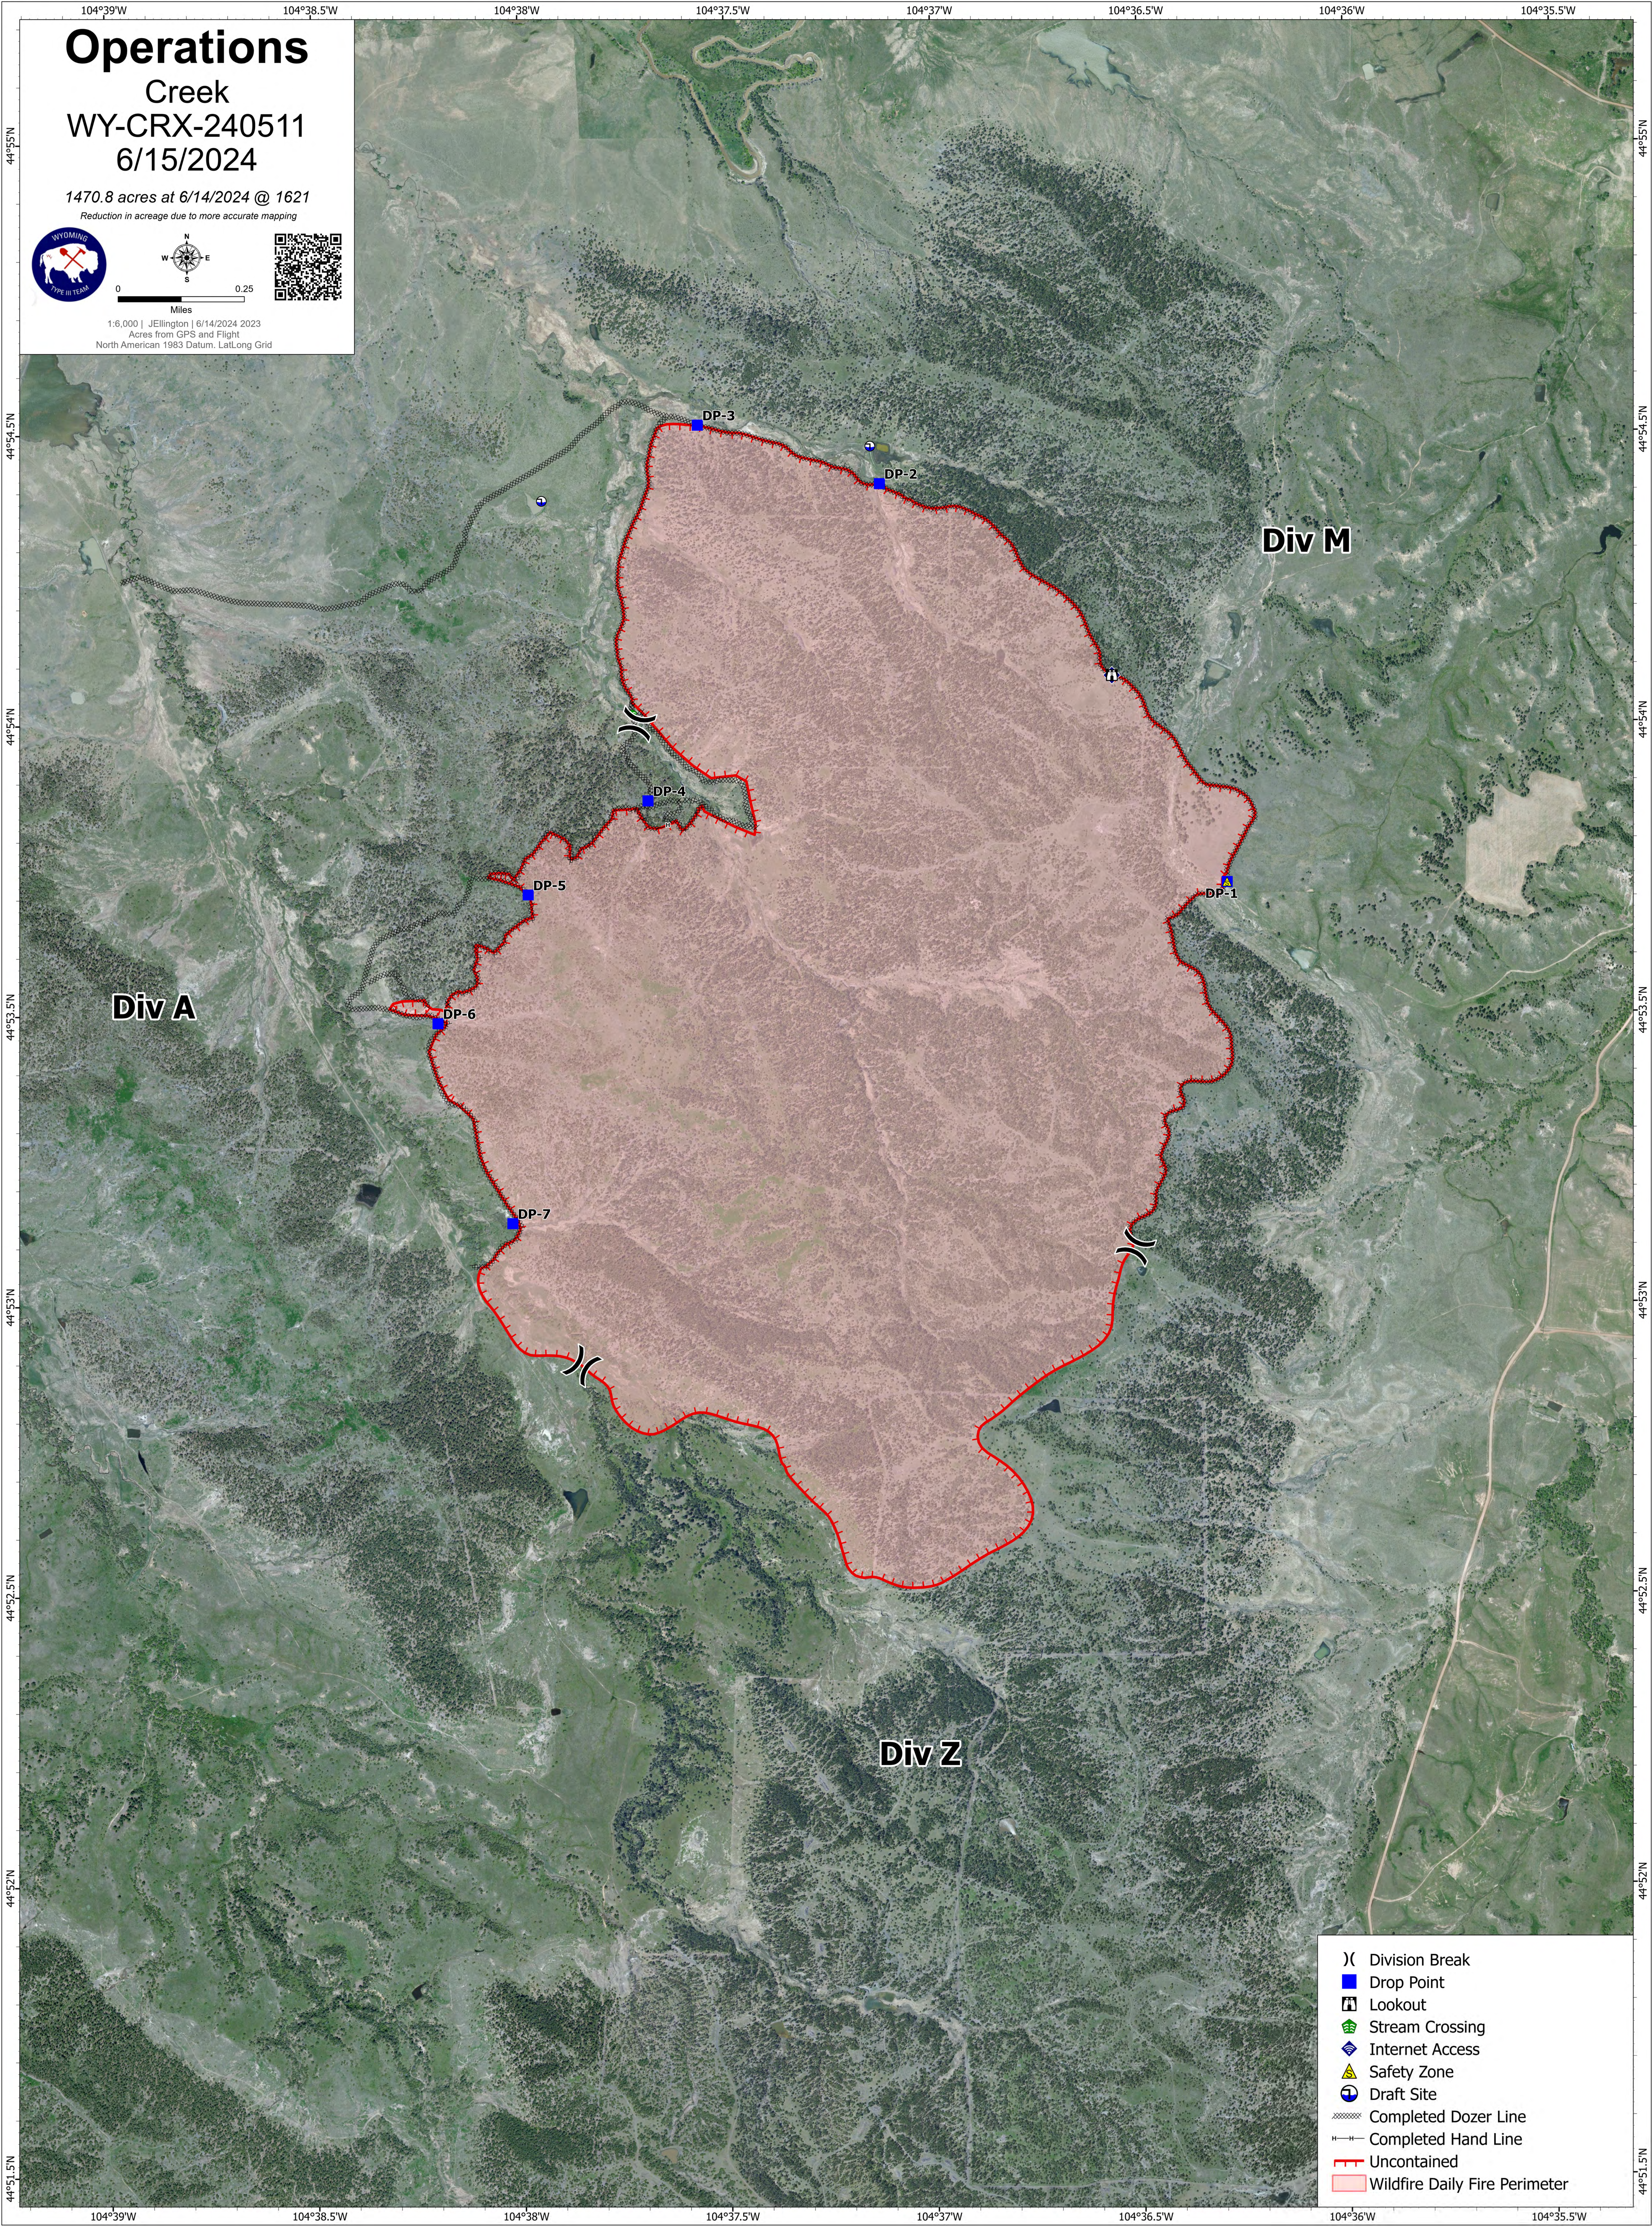

Operations

Creek
WY-CRX-240511
6/15/2024

1470.8 acres at 6/14/2024 @ 1621
Reduction in acreage due to more accurate mapping

- (X) Division Break
- Drop Point
- 🏠 Lookout
- 🌿 Stream Crossing
- 📶 Internet Access
- ⚠️ Safety Zone
- 👤 Draft Site
- 🔲 Completed Dozer Line
- 🔲 Completed Hand Line
- 🔴 Uncontained
- 🔴 Wildfire Daily Fire Perimeter