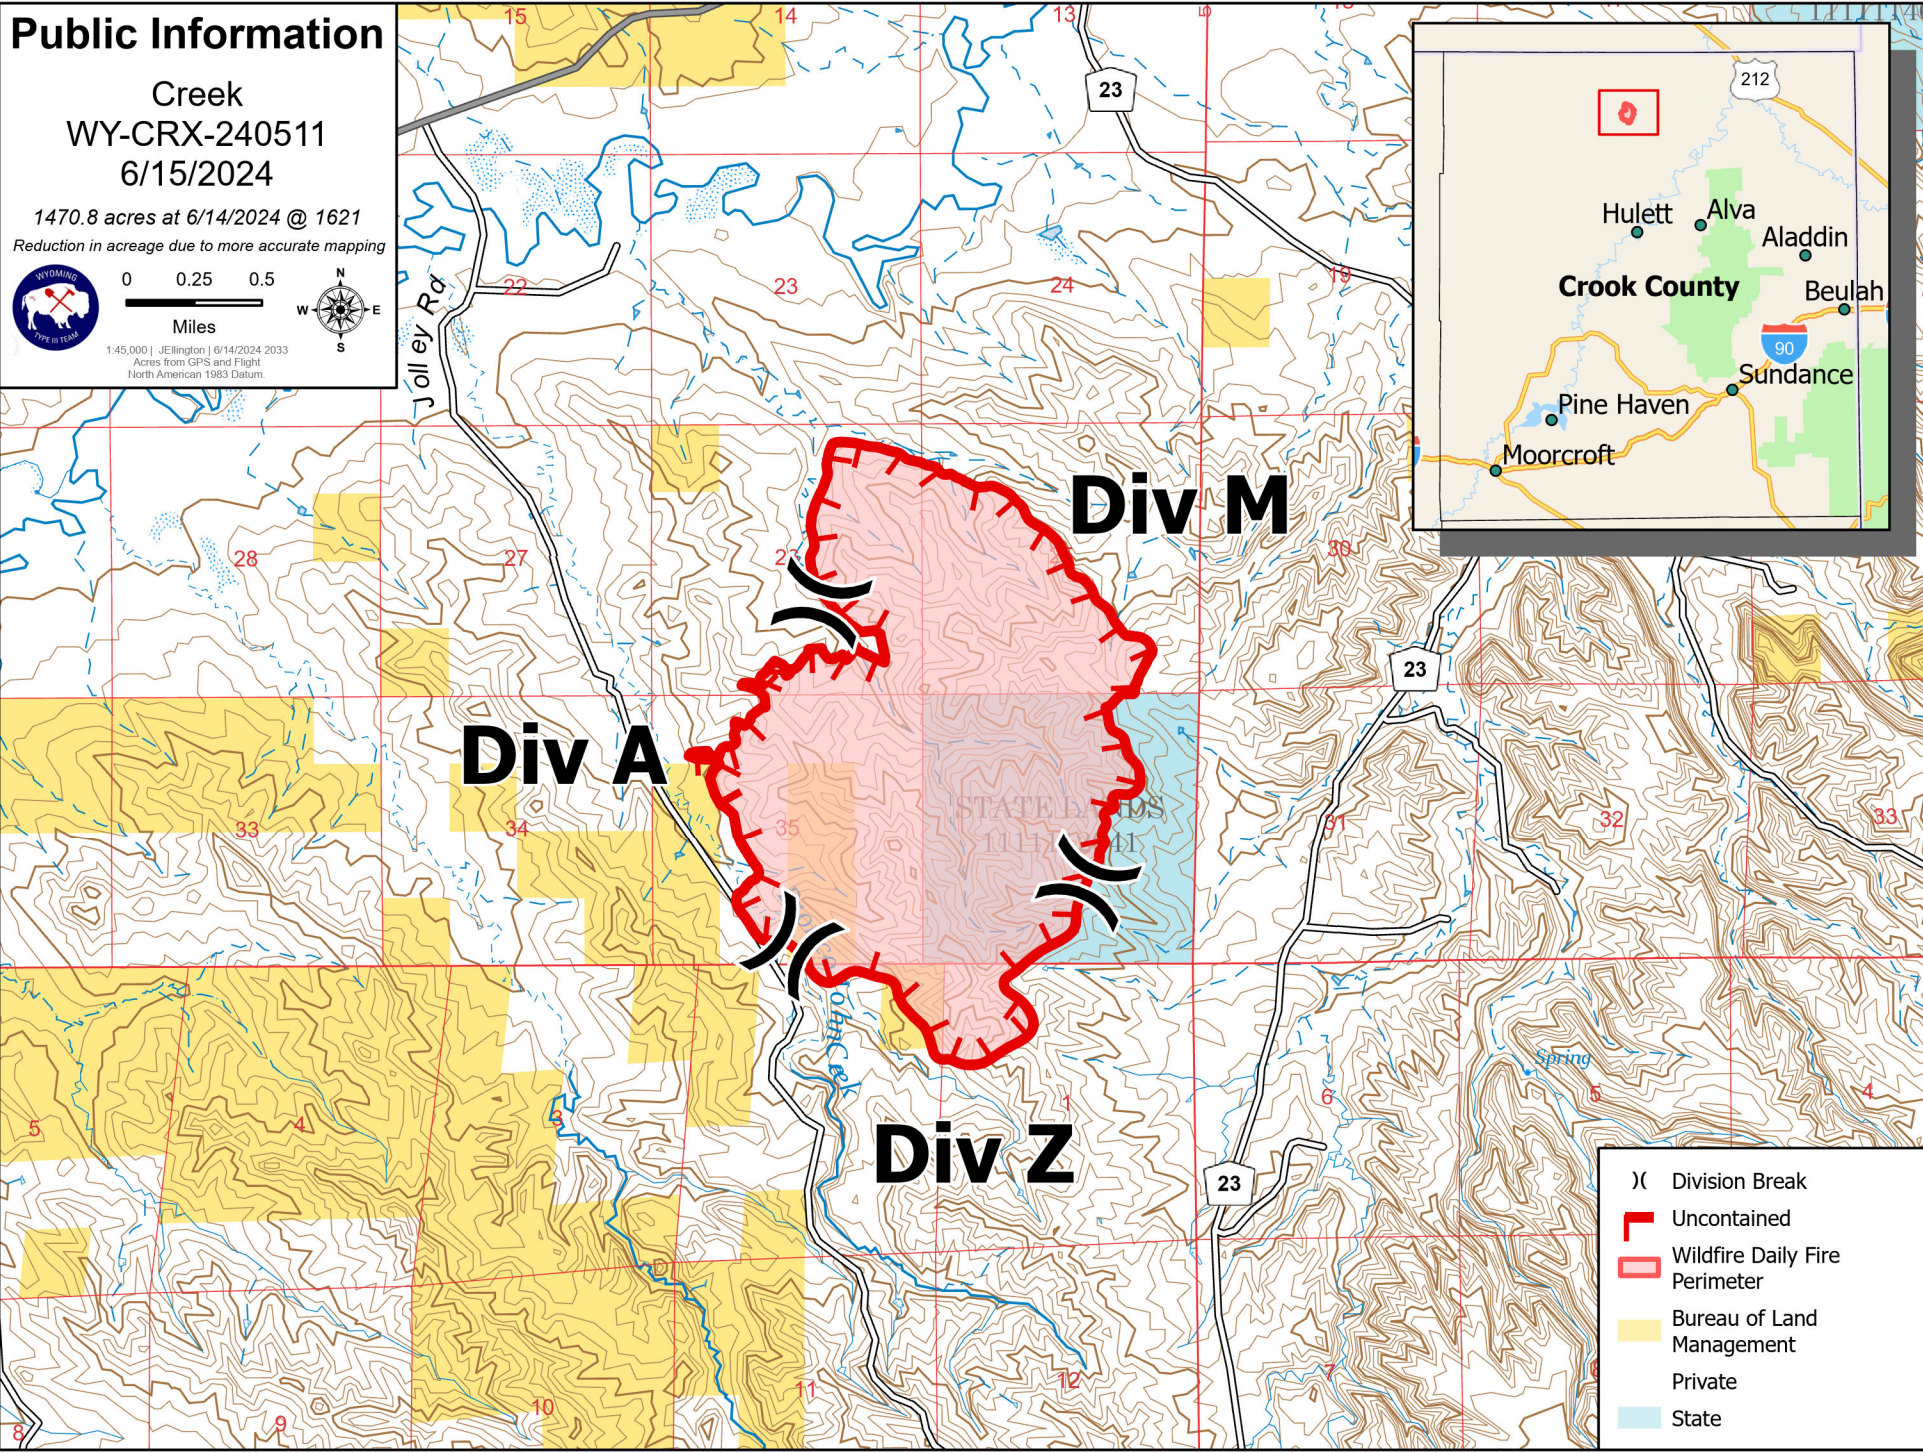

Public Information

Creek
WY-CRX-240511
6/15/2024

1470.8 acres at 6/14/2024 @ 1621
Reduction in acreage due to more accurate mapping

0 0.25 0.5
Miles

- (X) Division Break
- Uncontained
- Wildfire Daily Fire Perimeter
- Bureau of Land Management
- Private
- State