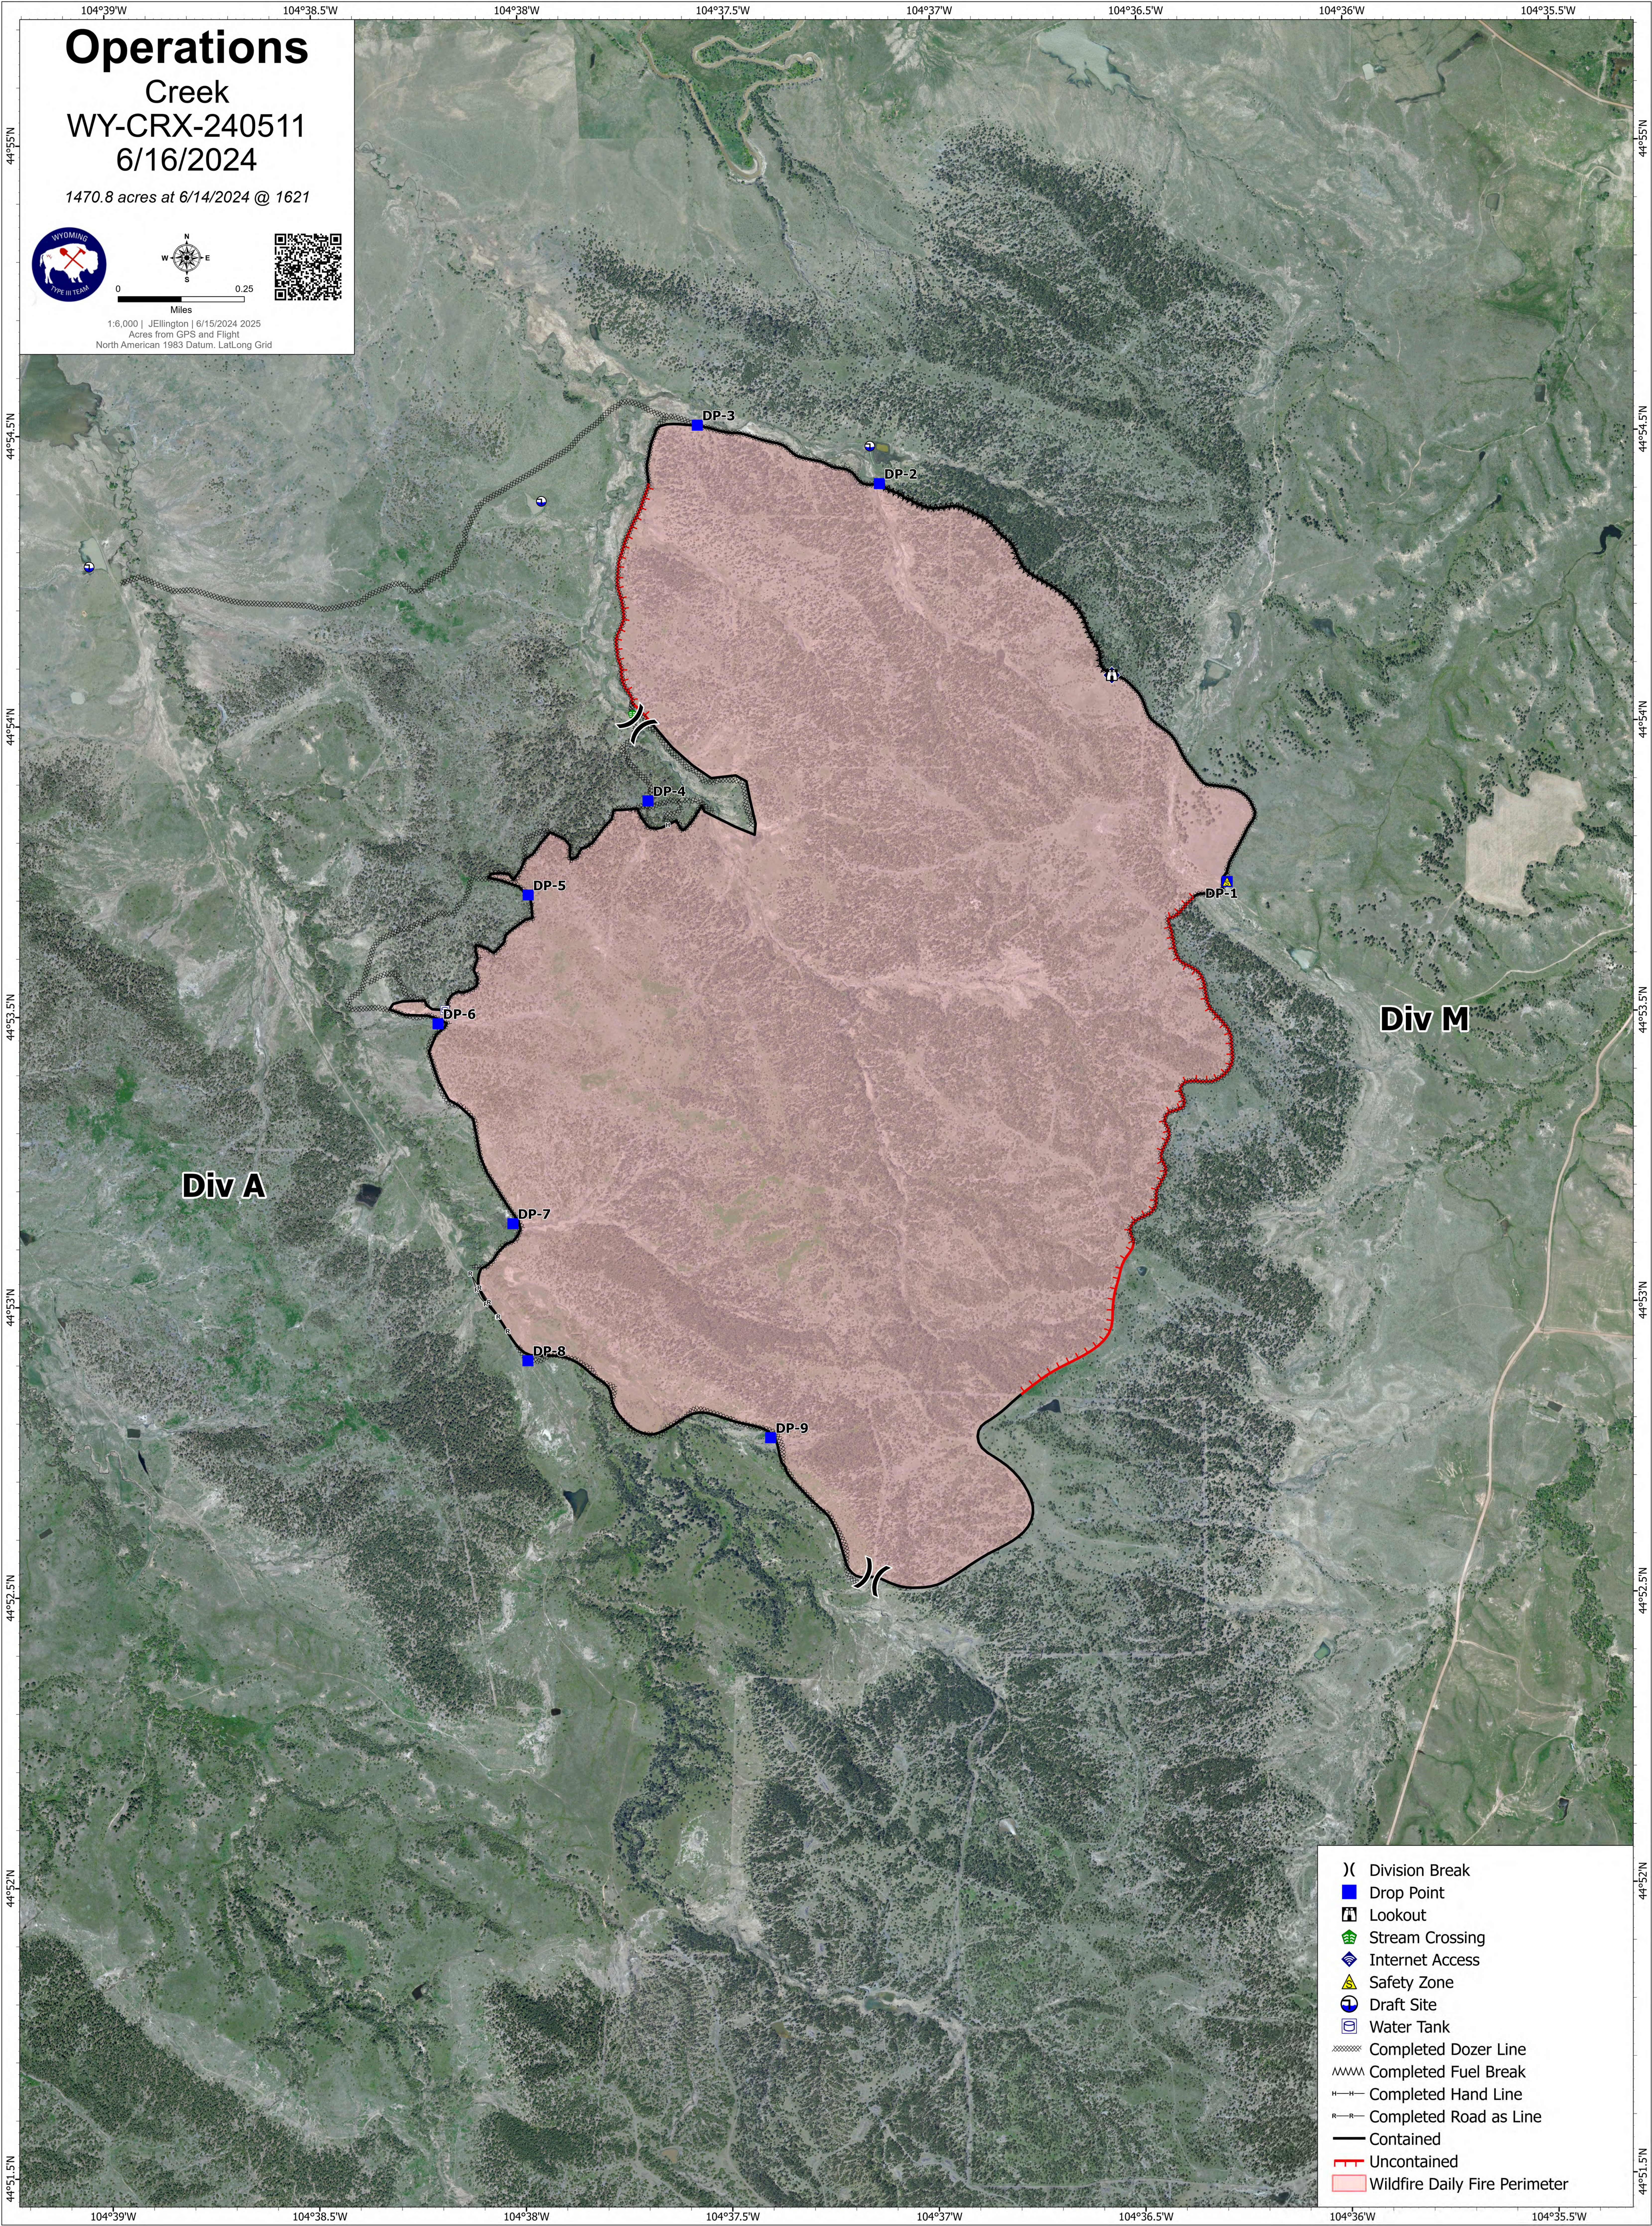

Operations

Creek
WY-CRX-240511
6/16/2024

1470.8 acres at 6/14/2024 @ 1621

Div A

Div M

- ( ) Division Break
- Drop Point
- 🏠 Lookout
- 🌿 Stream Crossing
- 📶 Internet Access
- ⚠️ Safety Zone
- 📍 Draft Site
- 🚰 Water Tank
- ⊘ Completed Dozer Line
- ⊘ Completed Fuel Break
- ⊘ Completed Hand Line
- ⊘ Completed Road as Line
- Contained
- Uncontained
- 🔴 Wildfire Daily Fire Perimeter