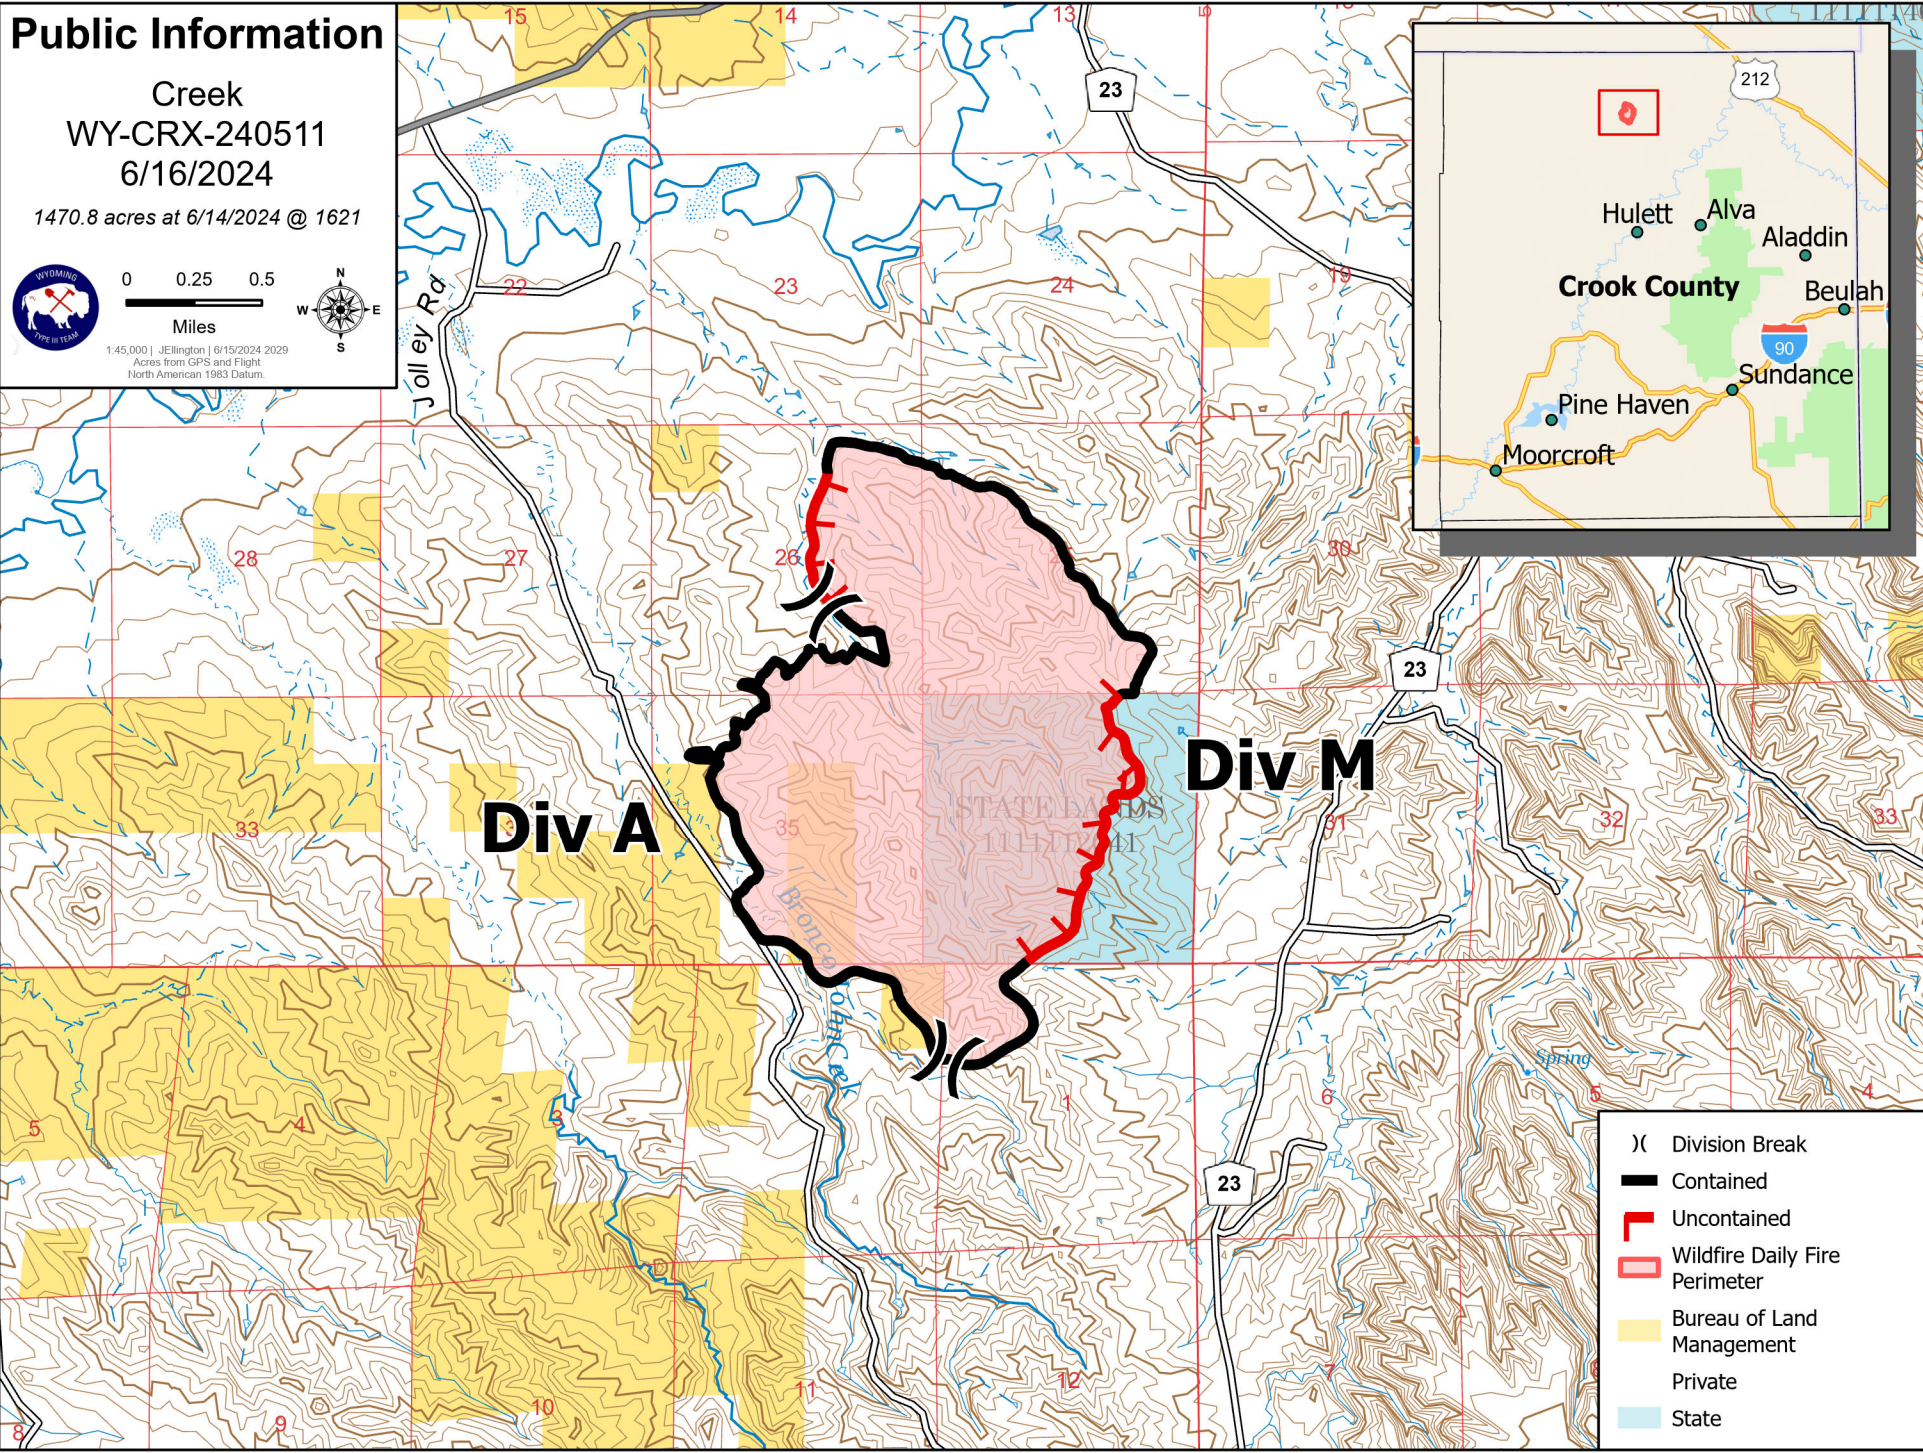

Public Information

Creek
WY-CRX-240511
6/16/2024

1470.8 acres at 6/14/2024 @ 1621

0 0.25 0.5
Miles

- ( ) Division Break
- Contained
- Uncontained
- Wildfire Daily Fire Perimeter
- Bureau of Land Management
- Private
- State