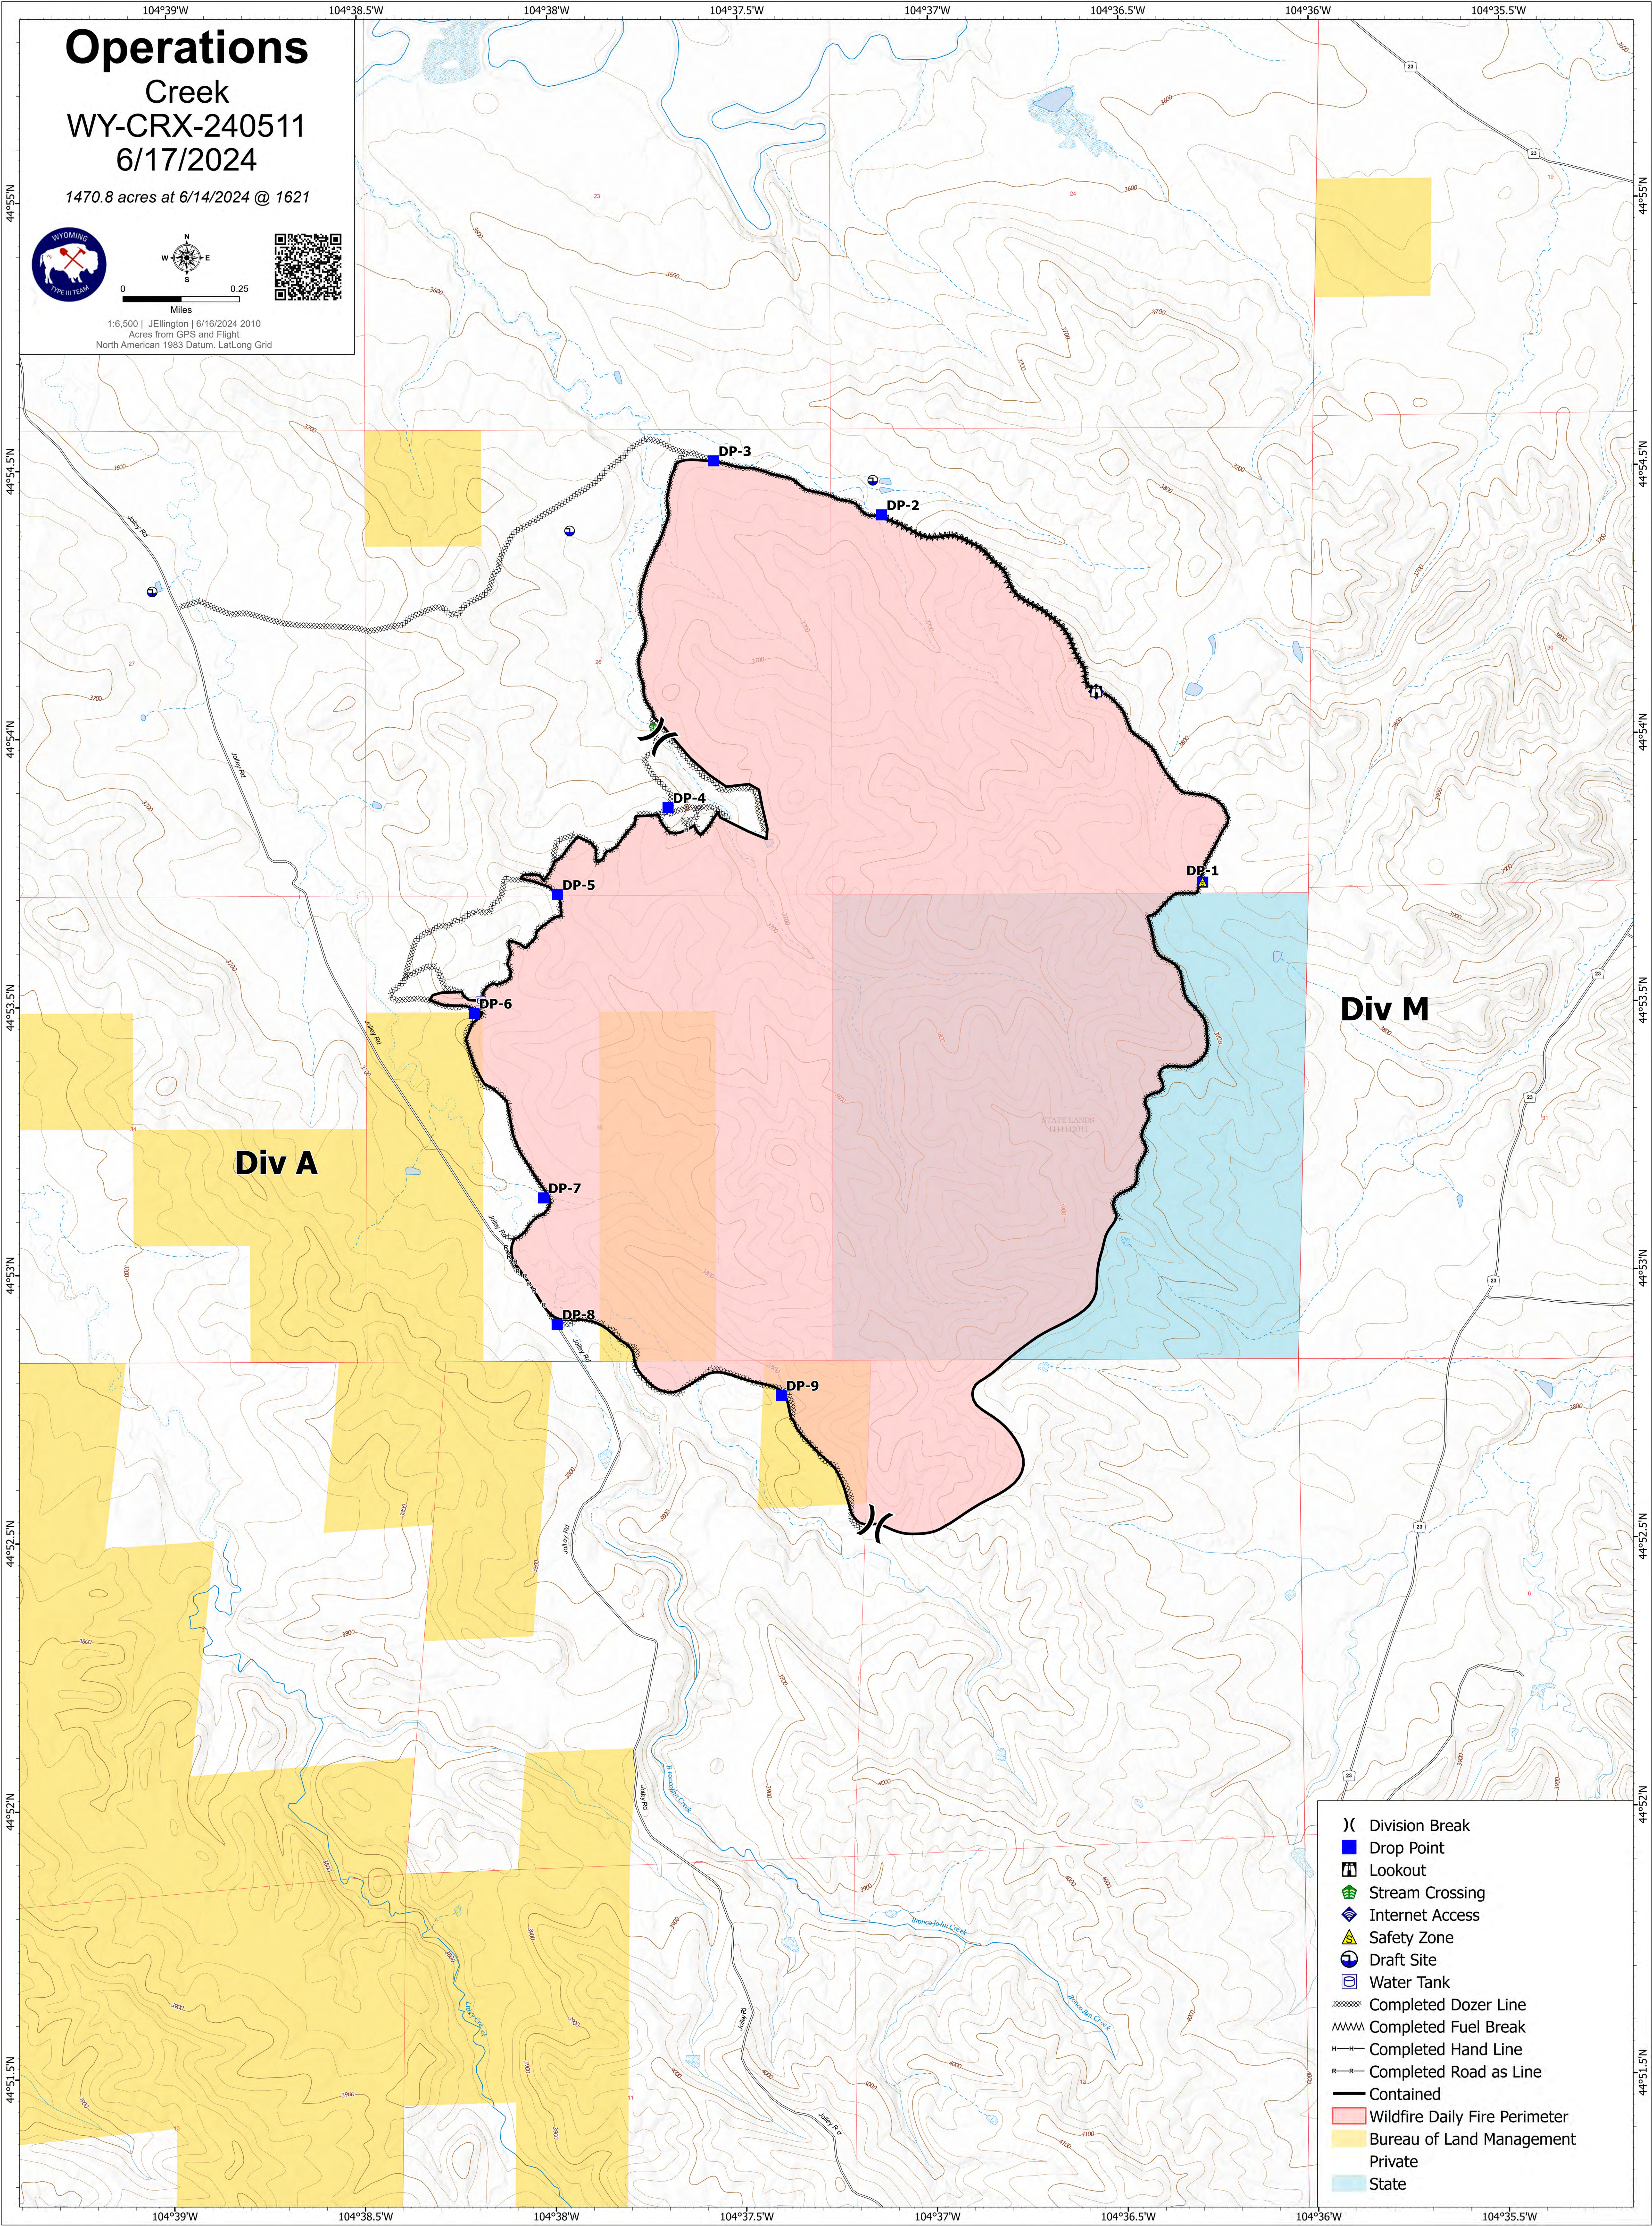

Operations

Creek
WY-CRX-240511
6/17/2024

1470.8 acres at 6/14/2024 @ 1621

Div M

Div A

- (X) Division Break
- Drop Point
- 🏠 Lookout
- 🌿 Stream Crossing
- 📶 Internet Access
- ⚠️ Safety Zone
- 👤 Draft Site
- 🚰 Water Tank
- 🚧 Completed Dozer Line
- 🚧 Completed Fuel Break
- 🚧 Completed Hand Line
- 🚧 Completed Road as Line
- Contained
- 🔴 Wildfire Daily Fire Perimeter
- 🟡 Bureau of Land Management Private
- 🟢 State