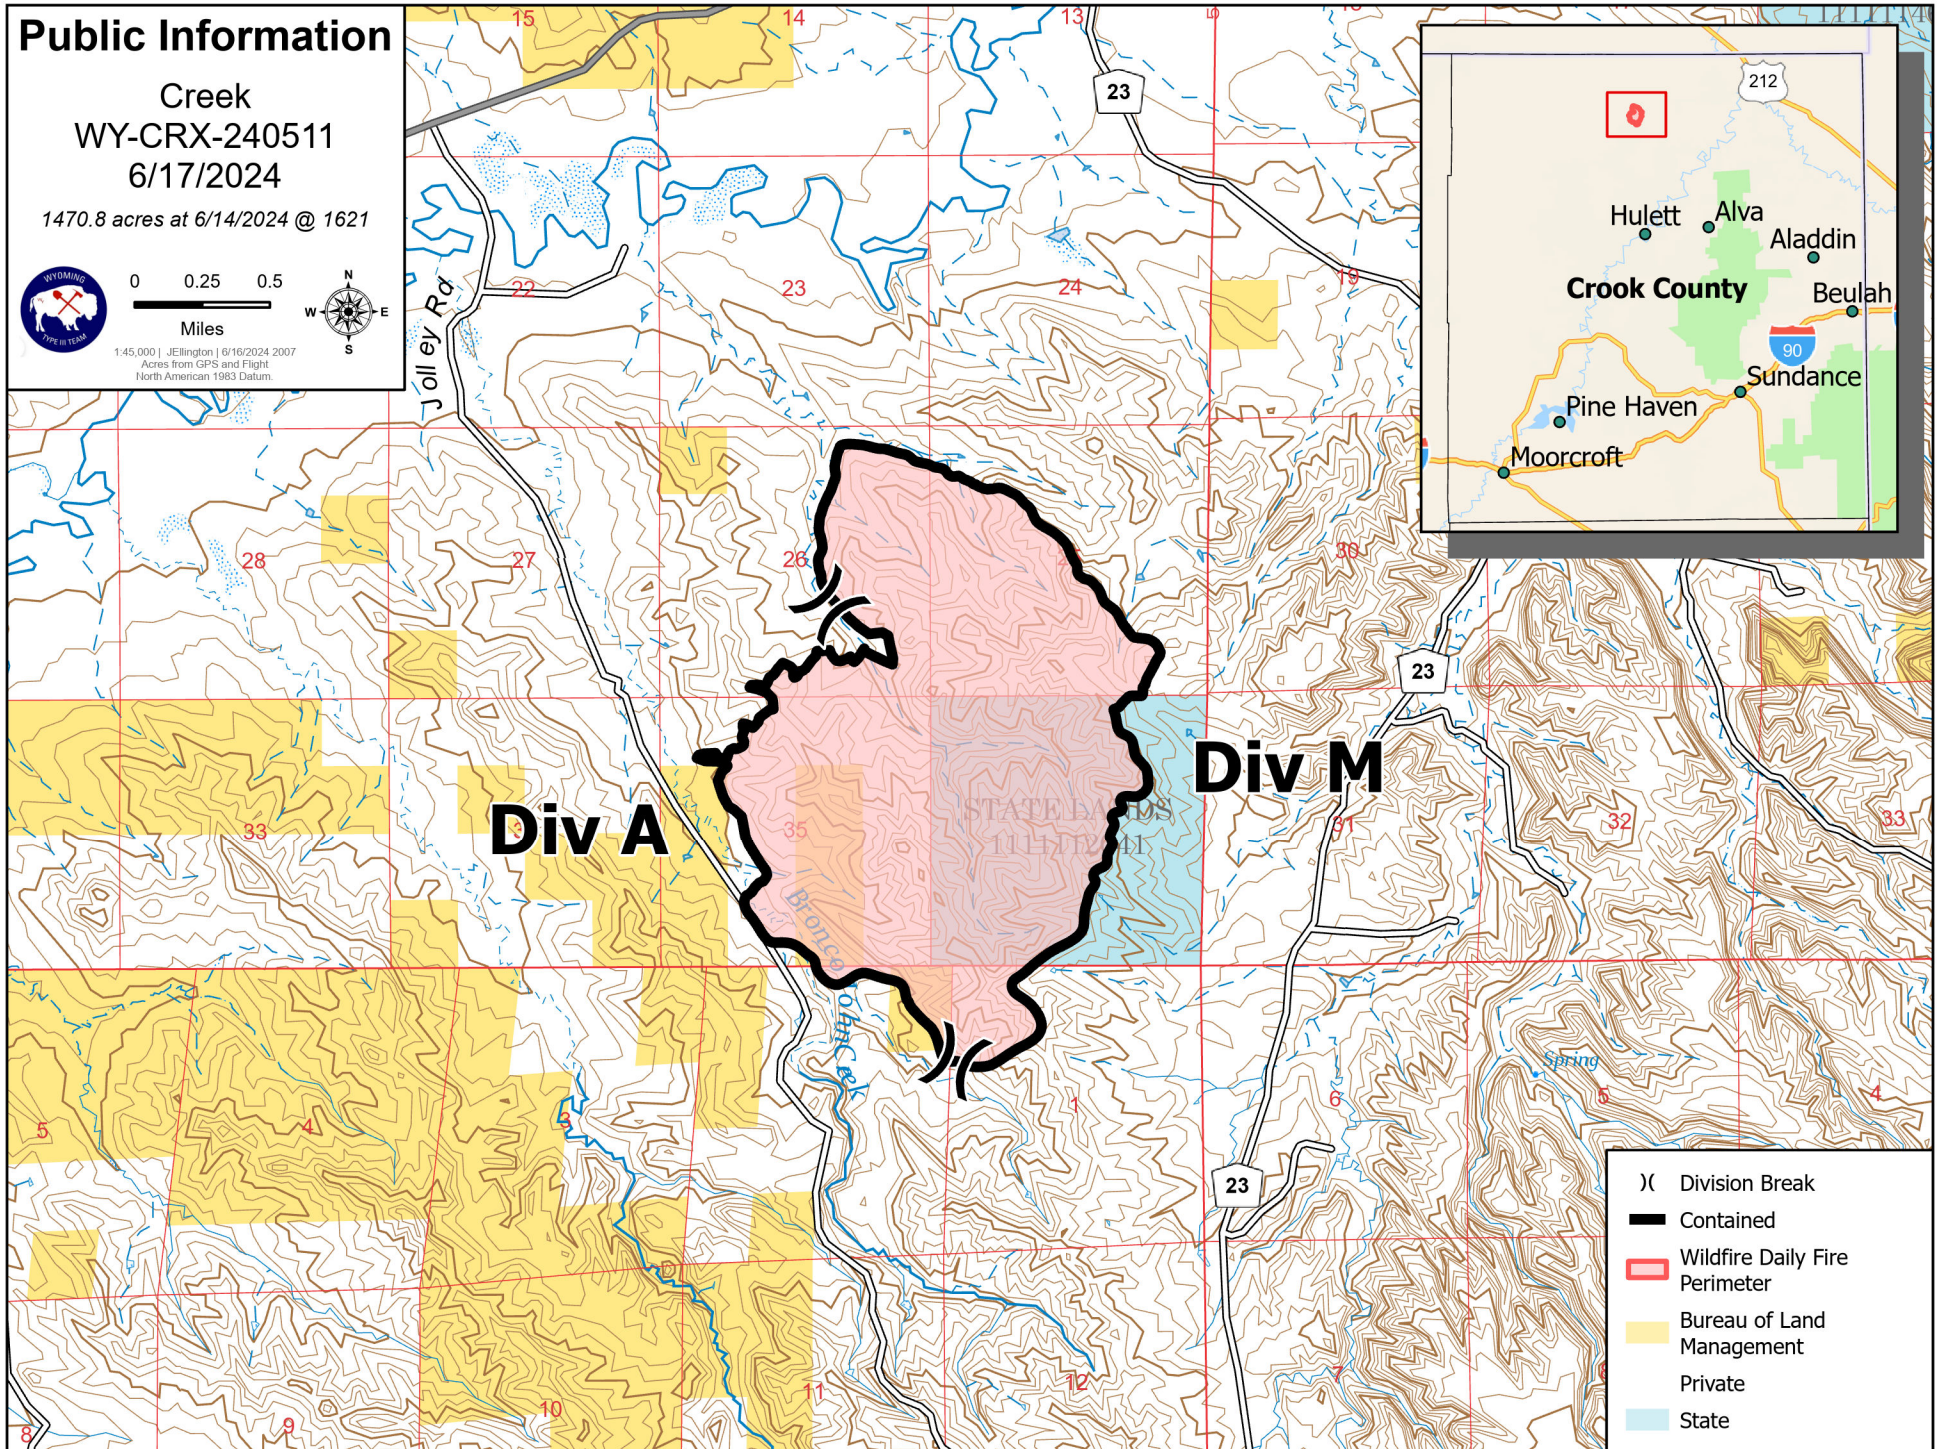

Public Information

Creek
WY-CRX-240511
6/17/2024

1470.8 acres at 6/14/2024 @ 1621

0 0.25 0.5
Miles

- (X) Division Break
- Contained
- - - Wildfire Daily Fire Perimeter
- Bureau of Land Management
- Private
- State