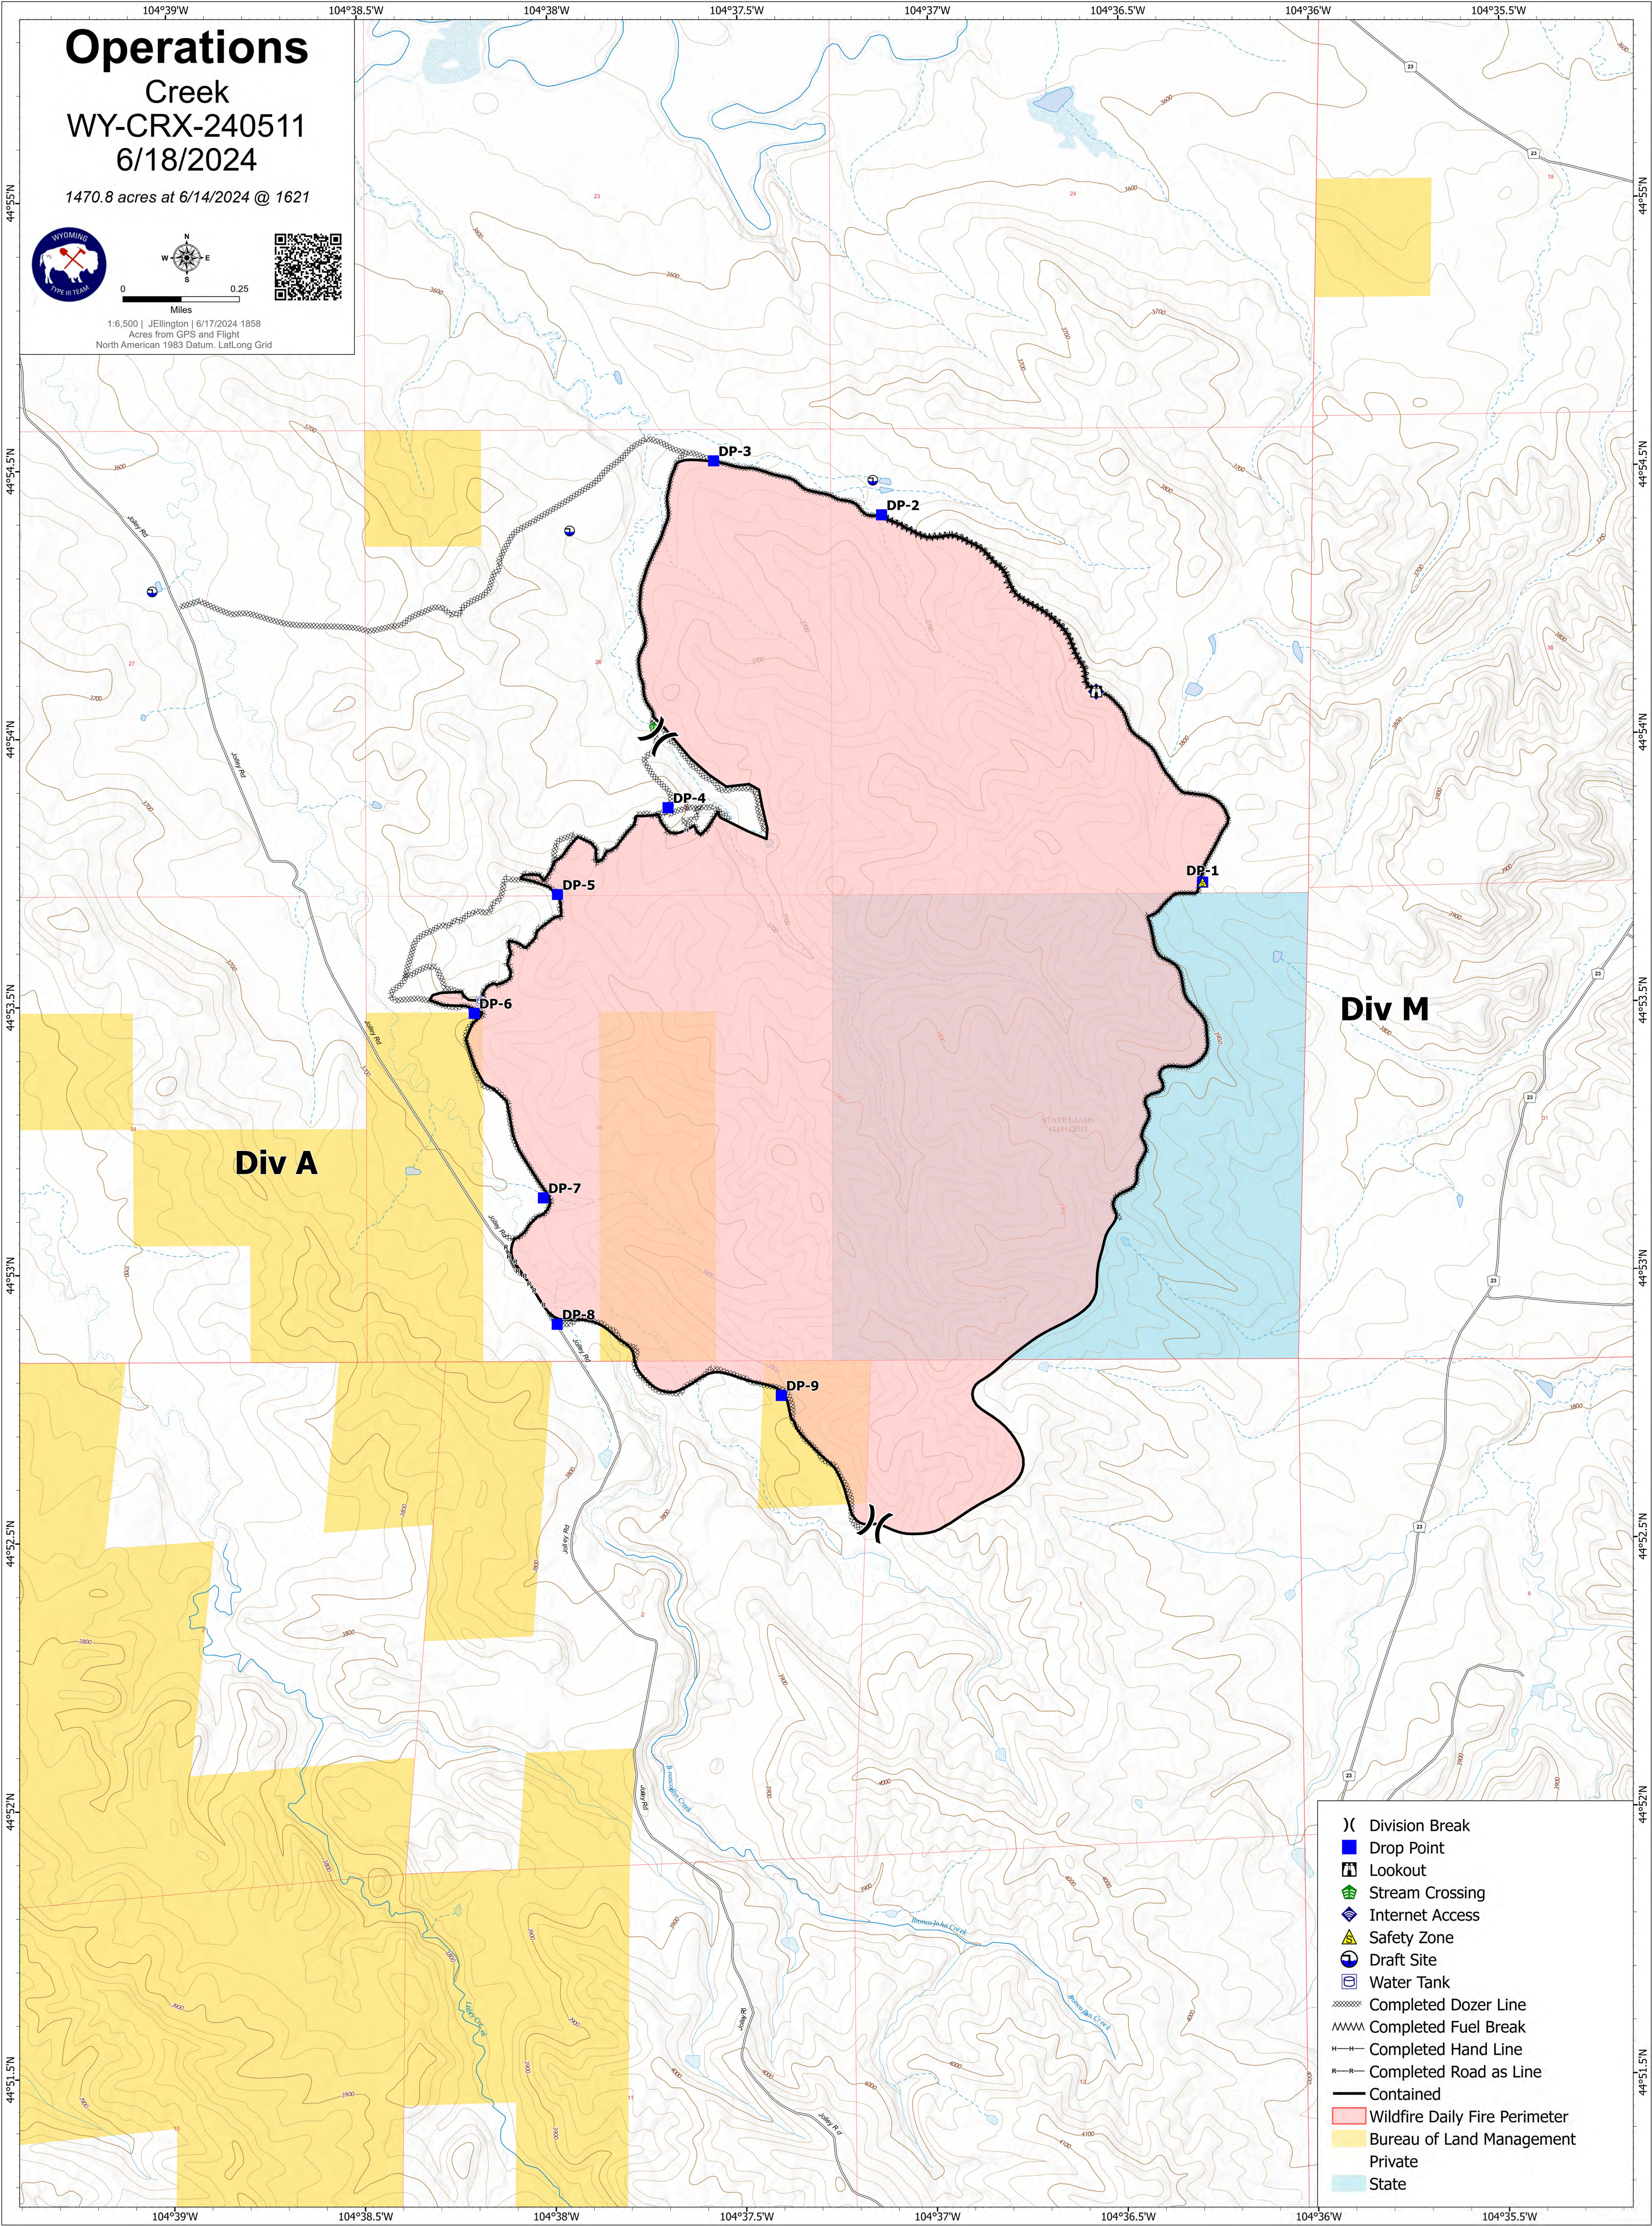

Operations

Creek
WY-CRX-240511
6/18/2024

1470.8 acres at 6/14/2024 @ 1621

- X Division Break
- Drop Point
- 🏠 Lookout
- 🌿 Stream Crossing
- 📶 Internet Access
- ⚠️ Safety Zone
- 👤 Draft Site
- 🚰 Water Tank
- ⊘ Completed Dozer Line
- ⊘ Completed Fuel Break
- Completed Hand Line
- Completed Road as Line
- Contained
- 🔴 Wildfire Daily Fire Perimeter
- 🟡 Bureau of Land Management
- 🟦 Private
- 🟢 State