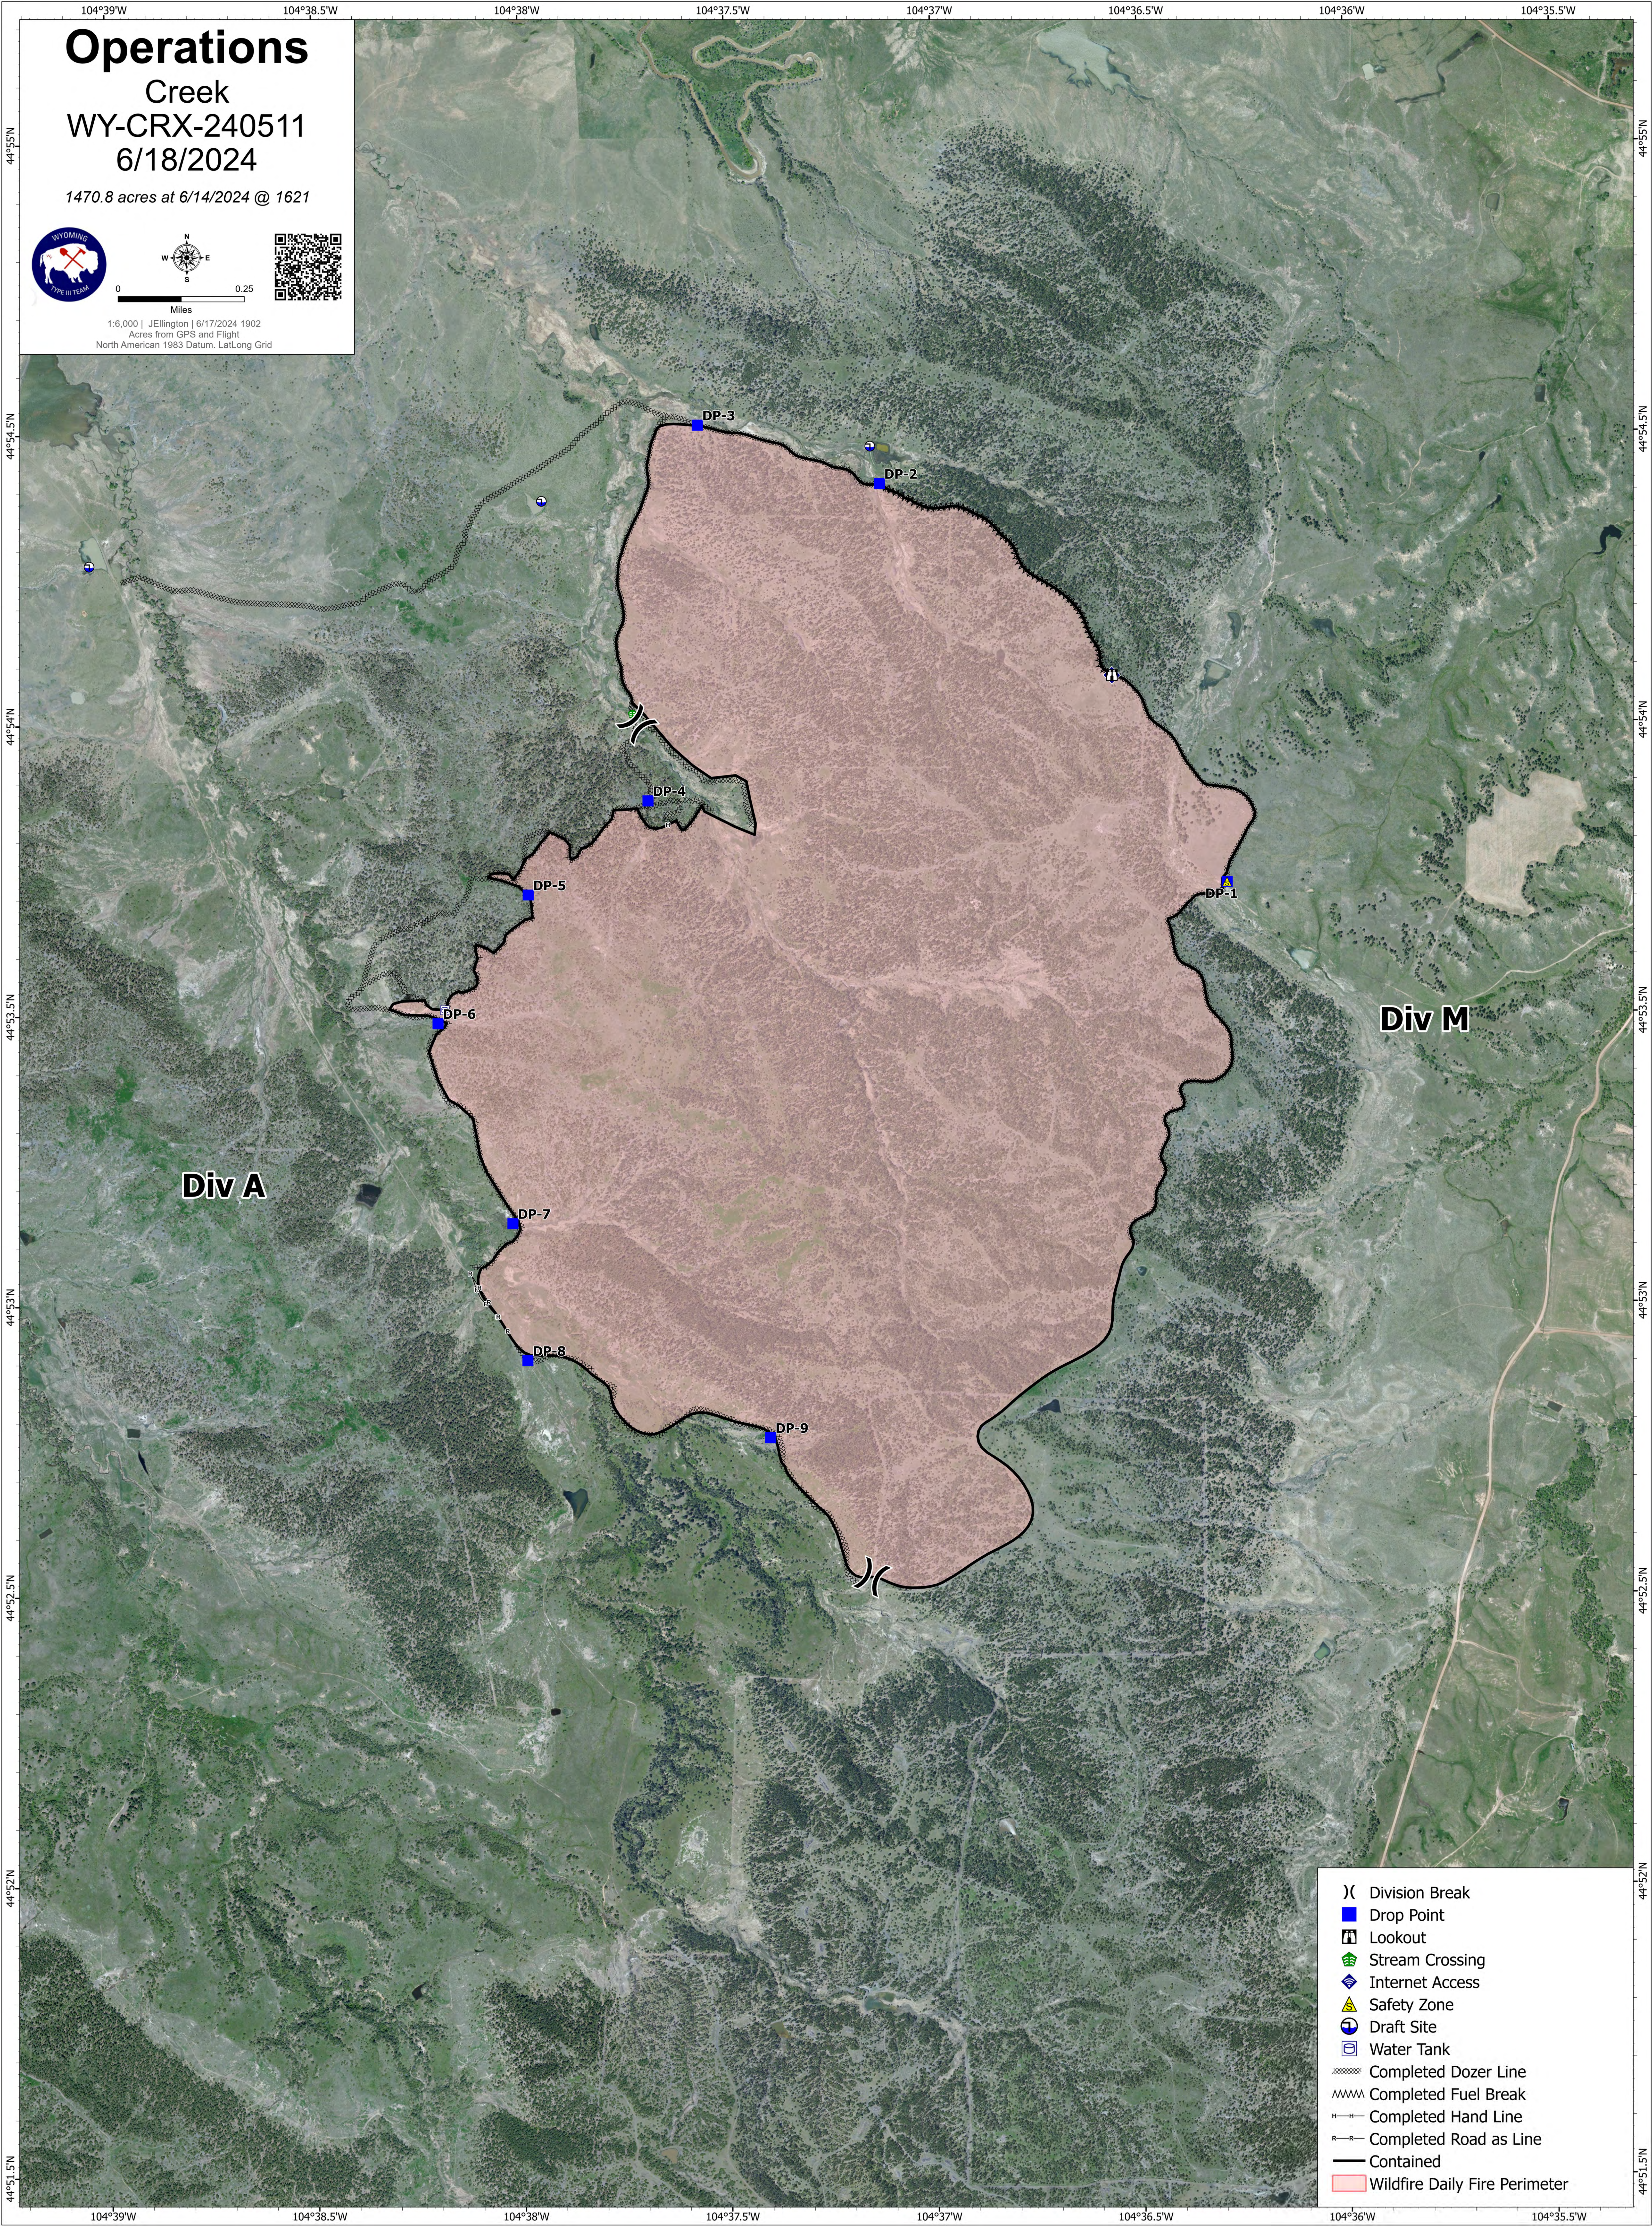

Operations

Creek
WY-CRX-240511
6/18/2024

1470.8 acres at 6/14/2024 @ 1621

Div A

Div M

- (X) Division Break
- Drop Point
- 🏠 Lookout
- 🌿 Stream Crossing
- 📶 Internet Access
- ⚠️ Safety Zone
- 🚚 Draft Site
- 🛢️ Water Tank
- ----- Completed Dozer Line
- ~~~~~ Completed Fuel Break
- ..... Completed Hand Line
- Completed Road as Line
- Contained
- ▭ Wildfire Daily Fire Perimeter