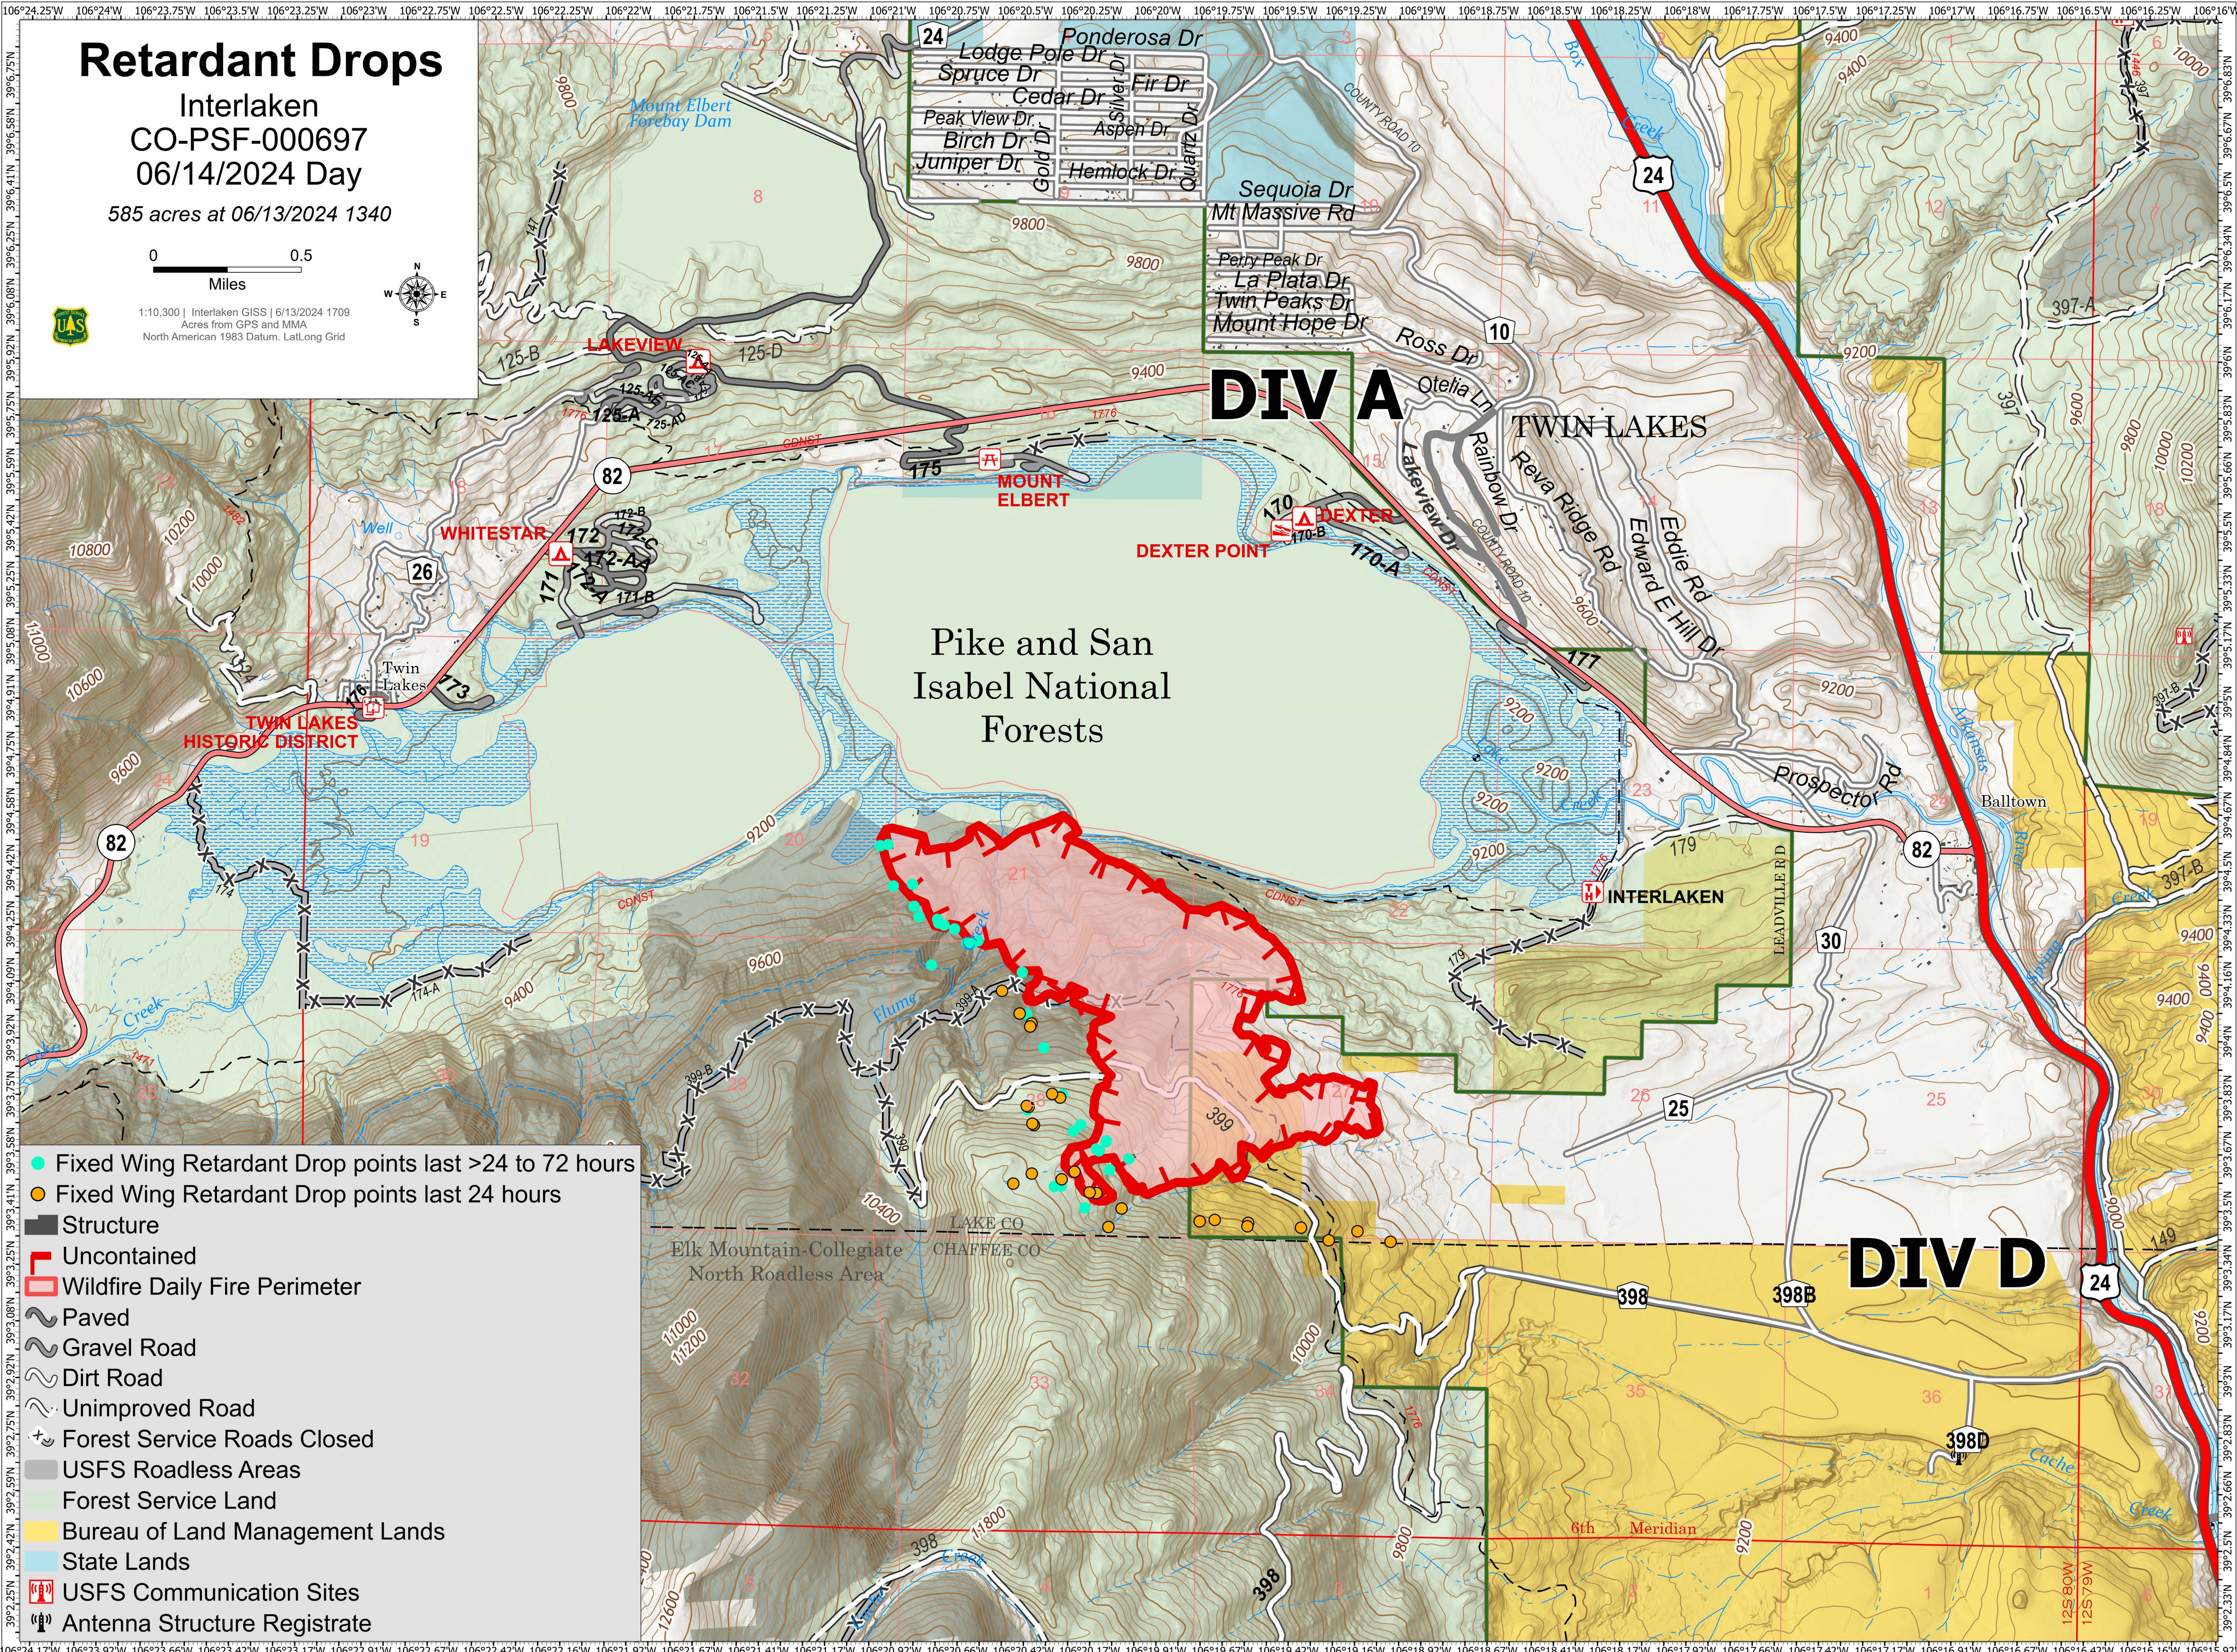

# Retardant Drops

Interlaken  
CO-PSF-000697  
06/14/2024 Day

585 acres at 06/13/2024 1340

1:10,300 | Interlaken GISS | 6/13/2024 1709  
Acres from GPS and MMA  
North American 1983 Datum, Lat/Long Grid

Pike and San Isabel National Forests

**DIV A**

**DIV D**

- Fixed Wing Retardant Drop points last >24 to 72 hours
- Fixed Wing Retardant Drop points last 24 hours
- Structure
- ▭ Uncontained
- ▭ Wildfire Daily Fire Perimeter
- ▭ Paved
- ▭ Gravel Road
- ▭ Dirt Road
- ▭ Unimproved Road
- ⊕ Forest Service Roads Closed
- ▭ USFS Roadless Areas
- ▭ Forest Service Land
- ▭ Bureau of Land Management Lands
- ▭ State Lands
- Ⓜ USFS Communication Sites
- Ⓜ Antenna Structure Registrars