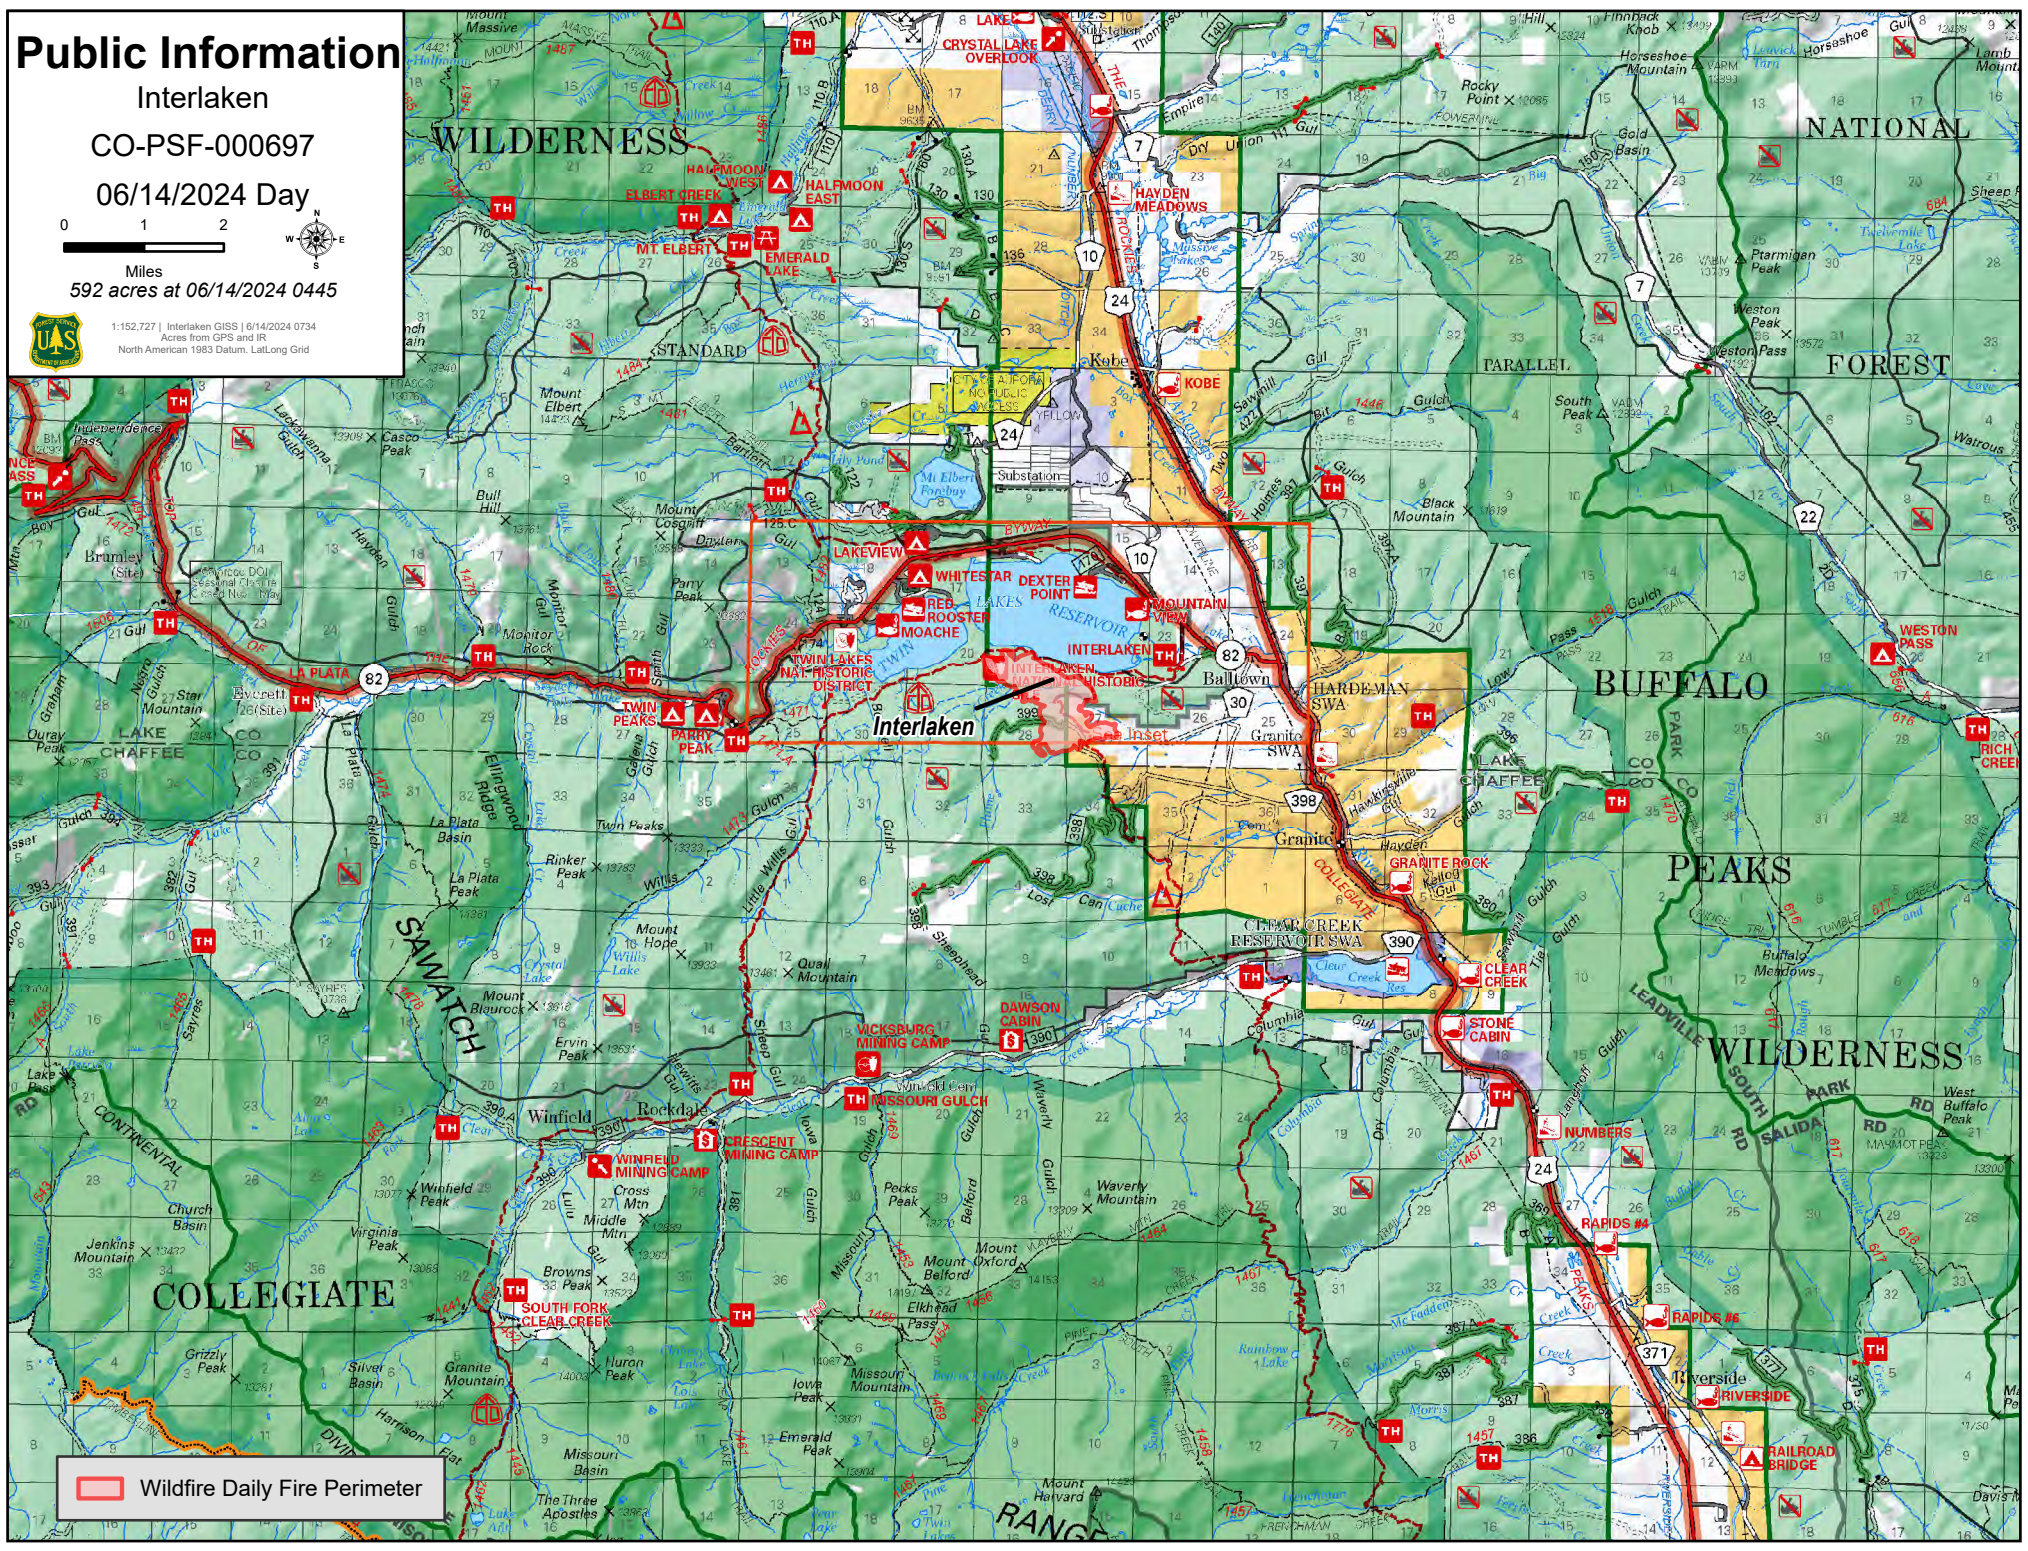

Public Information

Interlaken

CO-PSF-000697

06/14/2024 Day

0 1 2 Miles
592 acres at 06/14/2024 0445

Wildfire Daily Fire Perimeter