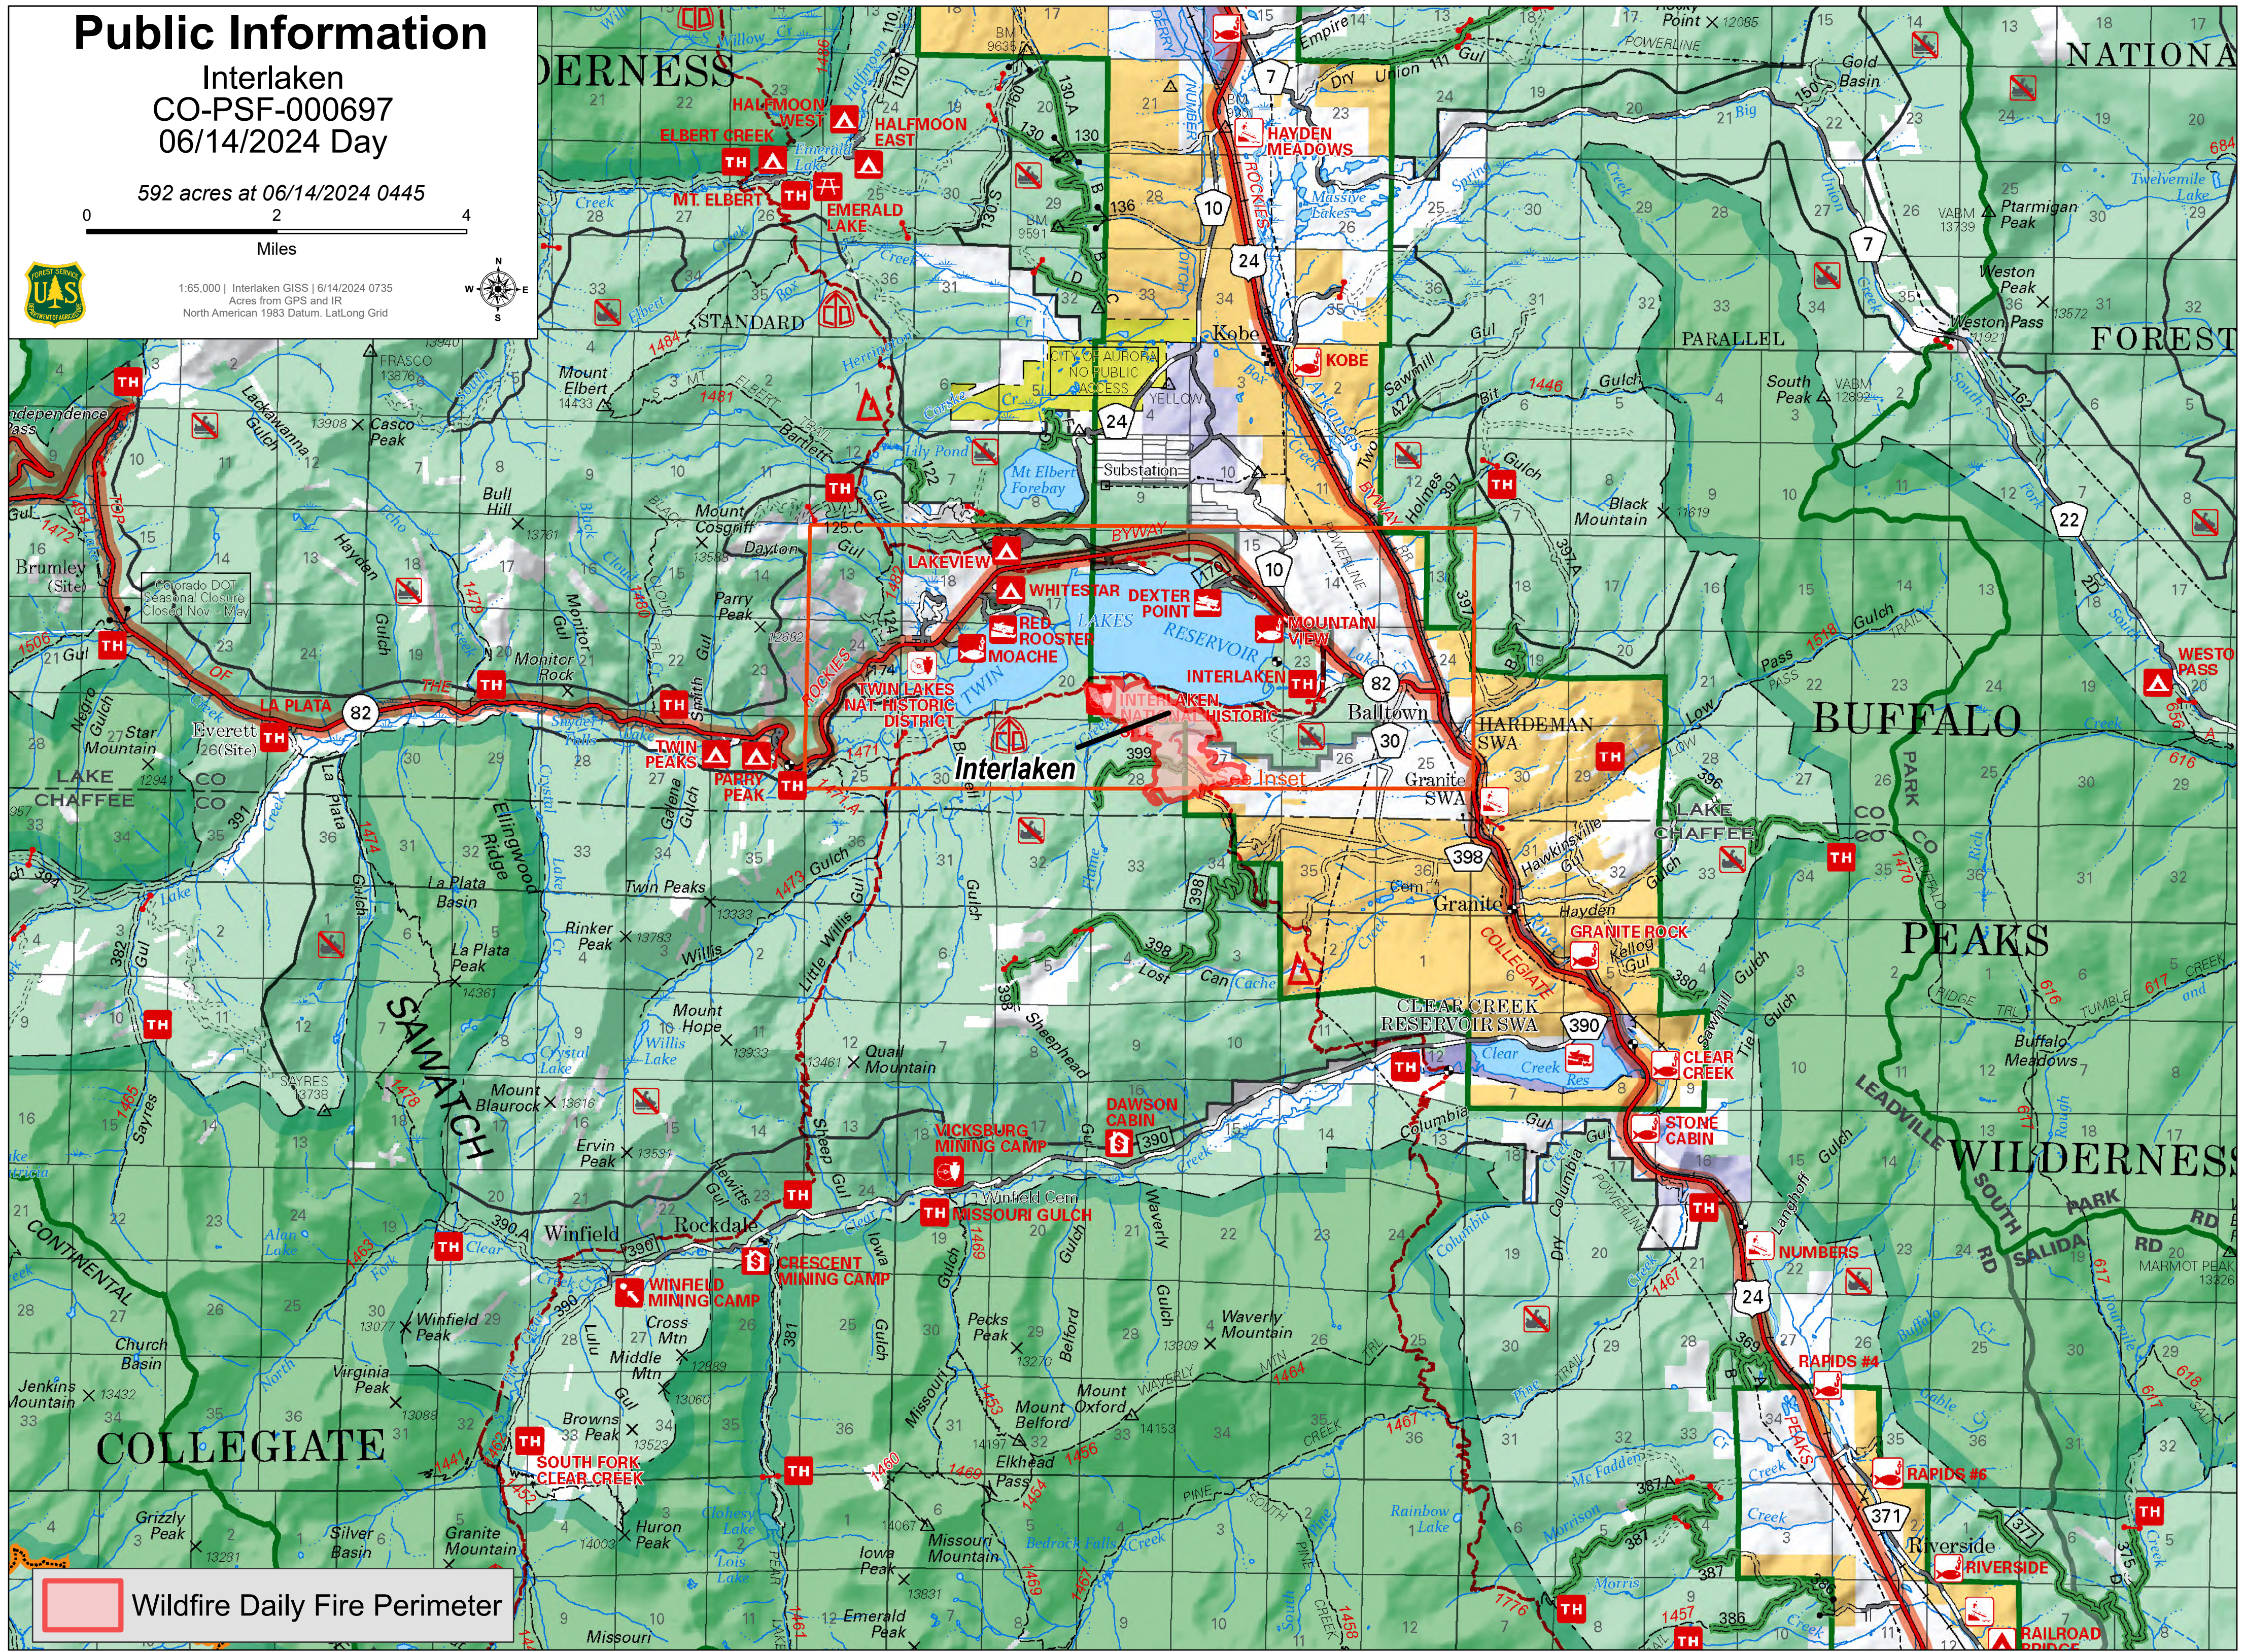

Public Information

Interlaken
CO-PSF-000697
06/14/2024 Day

592 acres at 06/14/2024 0445

Miles

1:65,000 | Interlaken GISS | 6/14/2024 0735
Acres from GPS and IR
North American 1983 Datum, Lat/Long Grid

Wildfire Daily Fire Perimeter