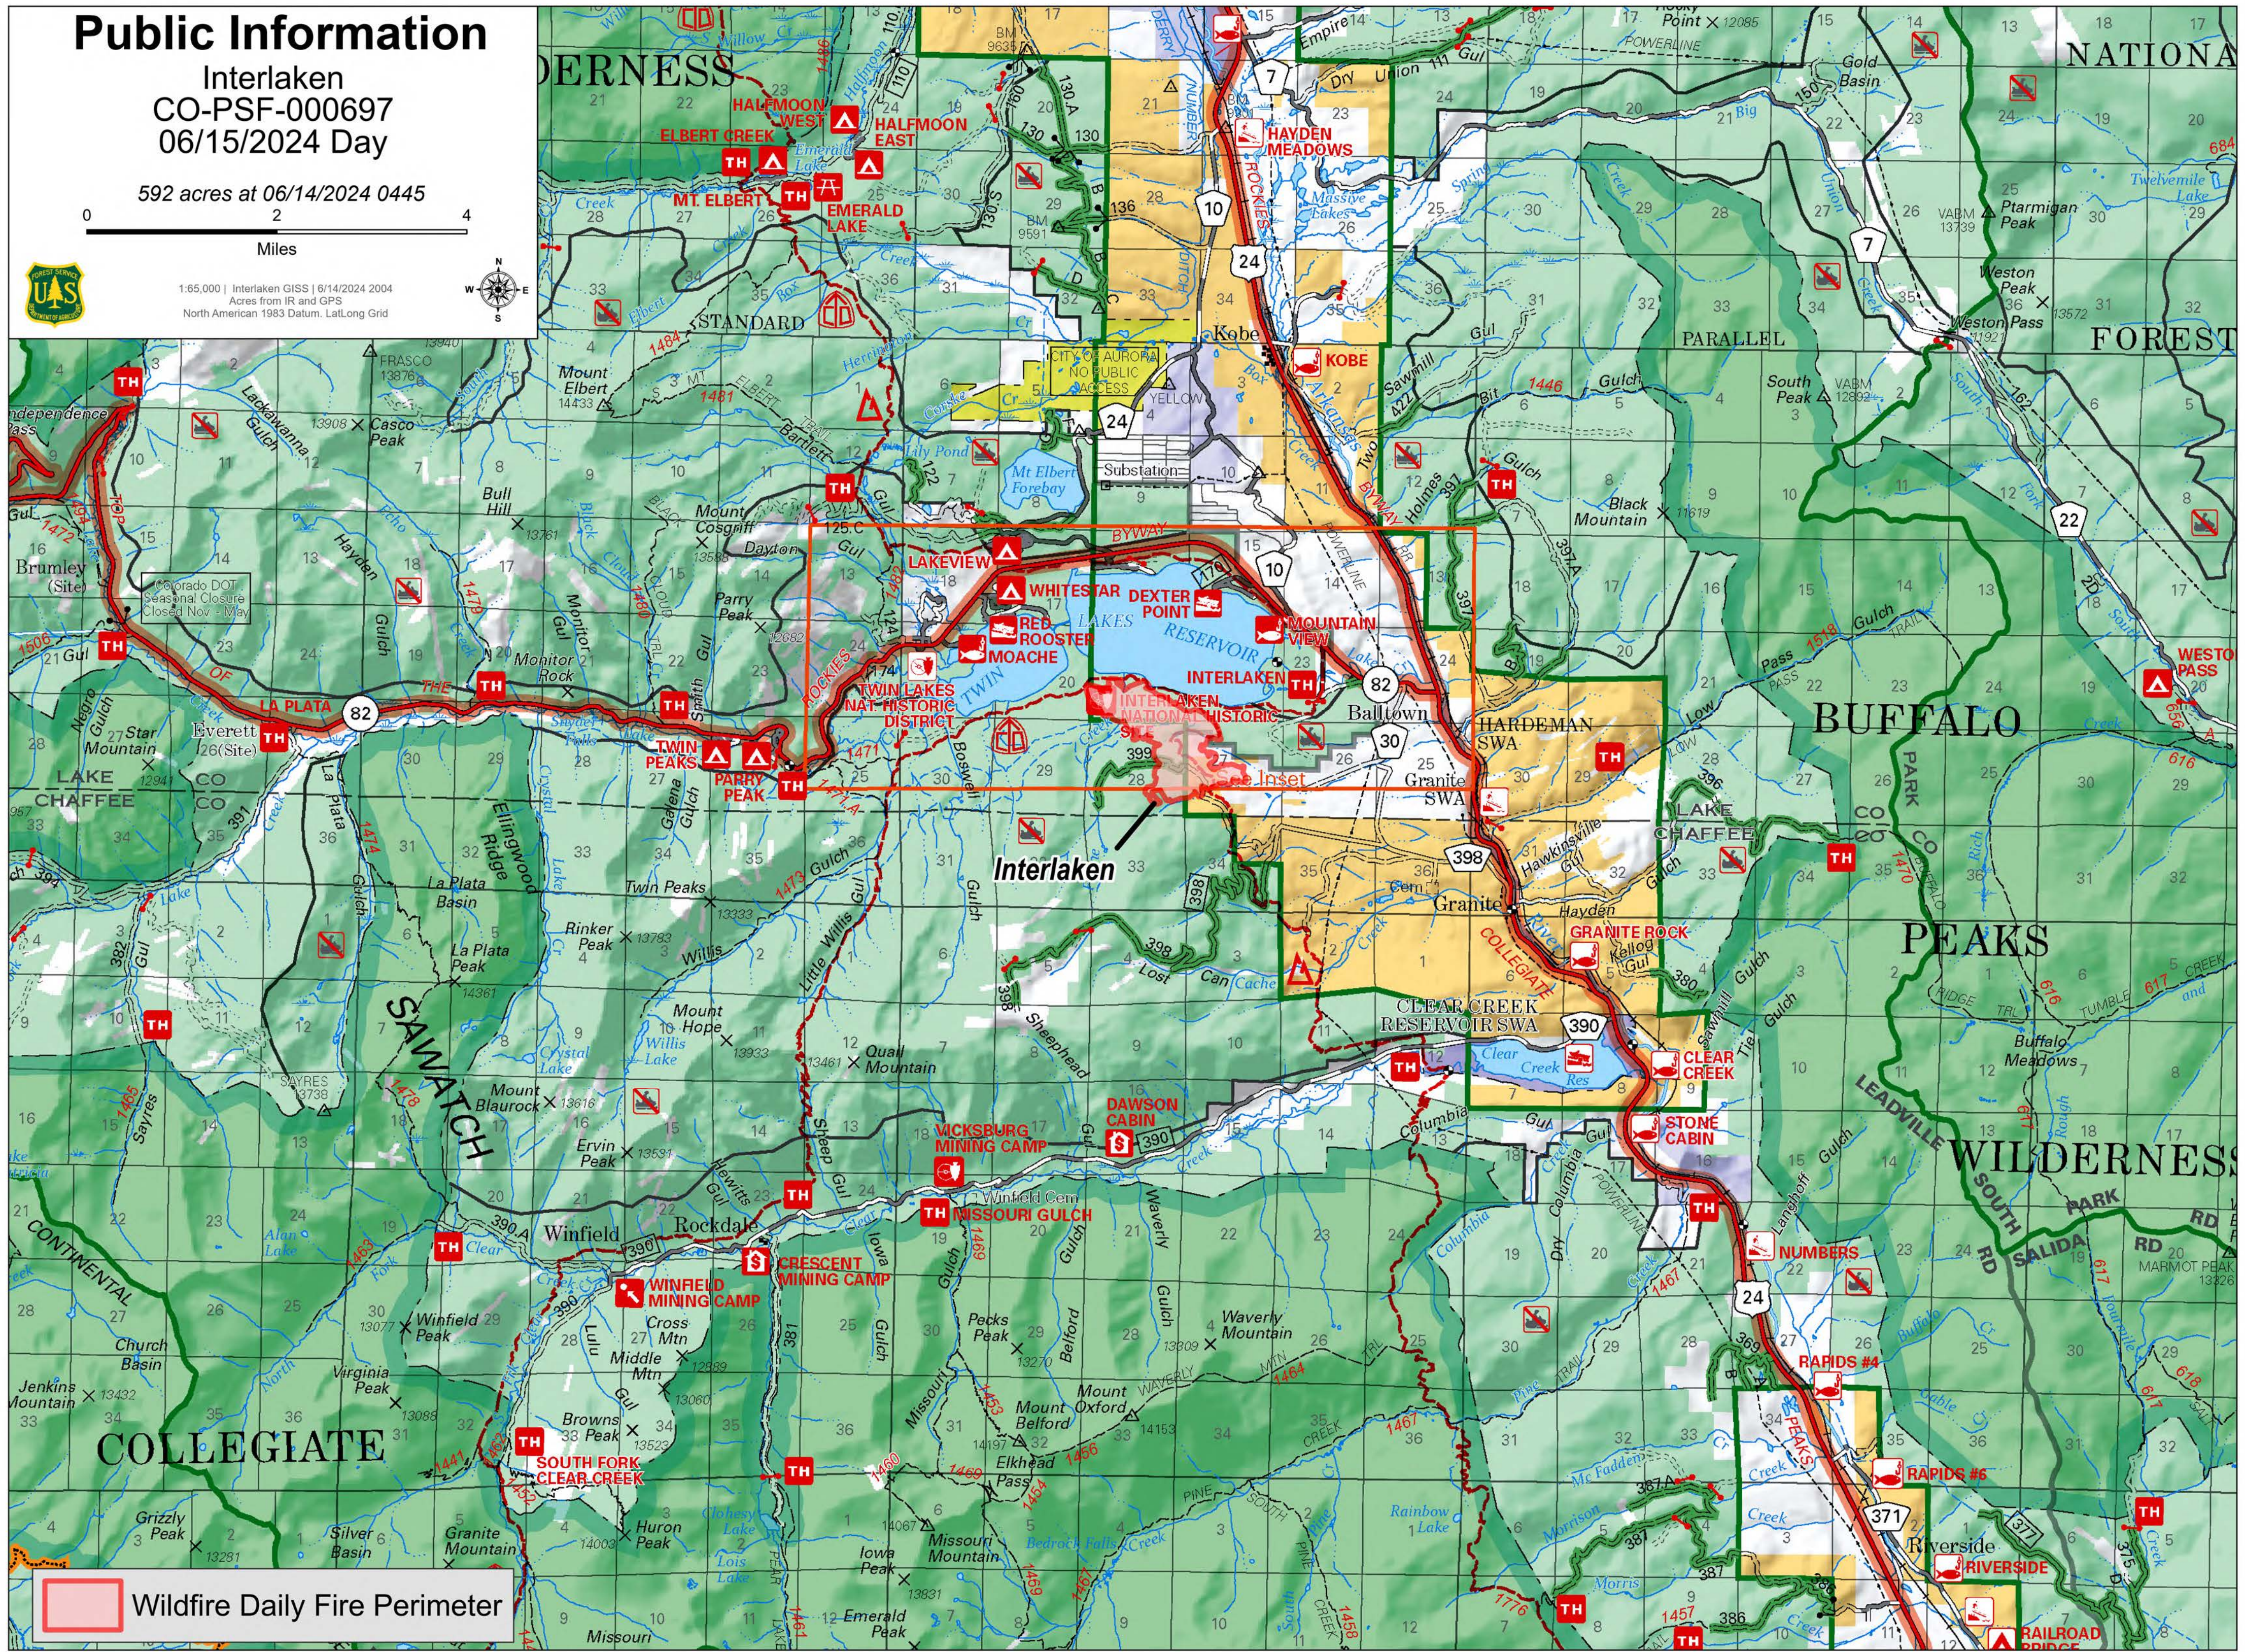

Public Information

Interlaken
CO-PSF-000697
06/15/2024 Day

592 acres at 06/14/2024 0445

Miles

1:65,000 | Interlaken GISS | 6/14/2024 2004
Acres from IR and GPS
North American 1983 Datum, Lat/Long Grid

Wildfire Daily Fire Perimeter