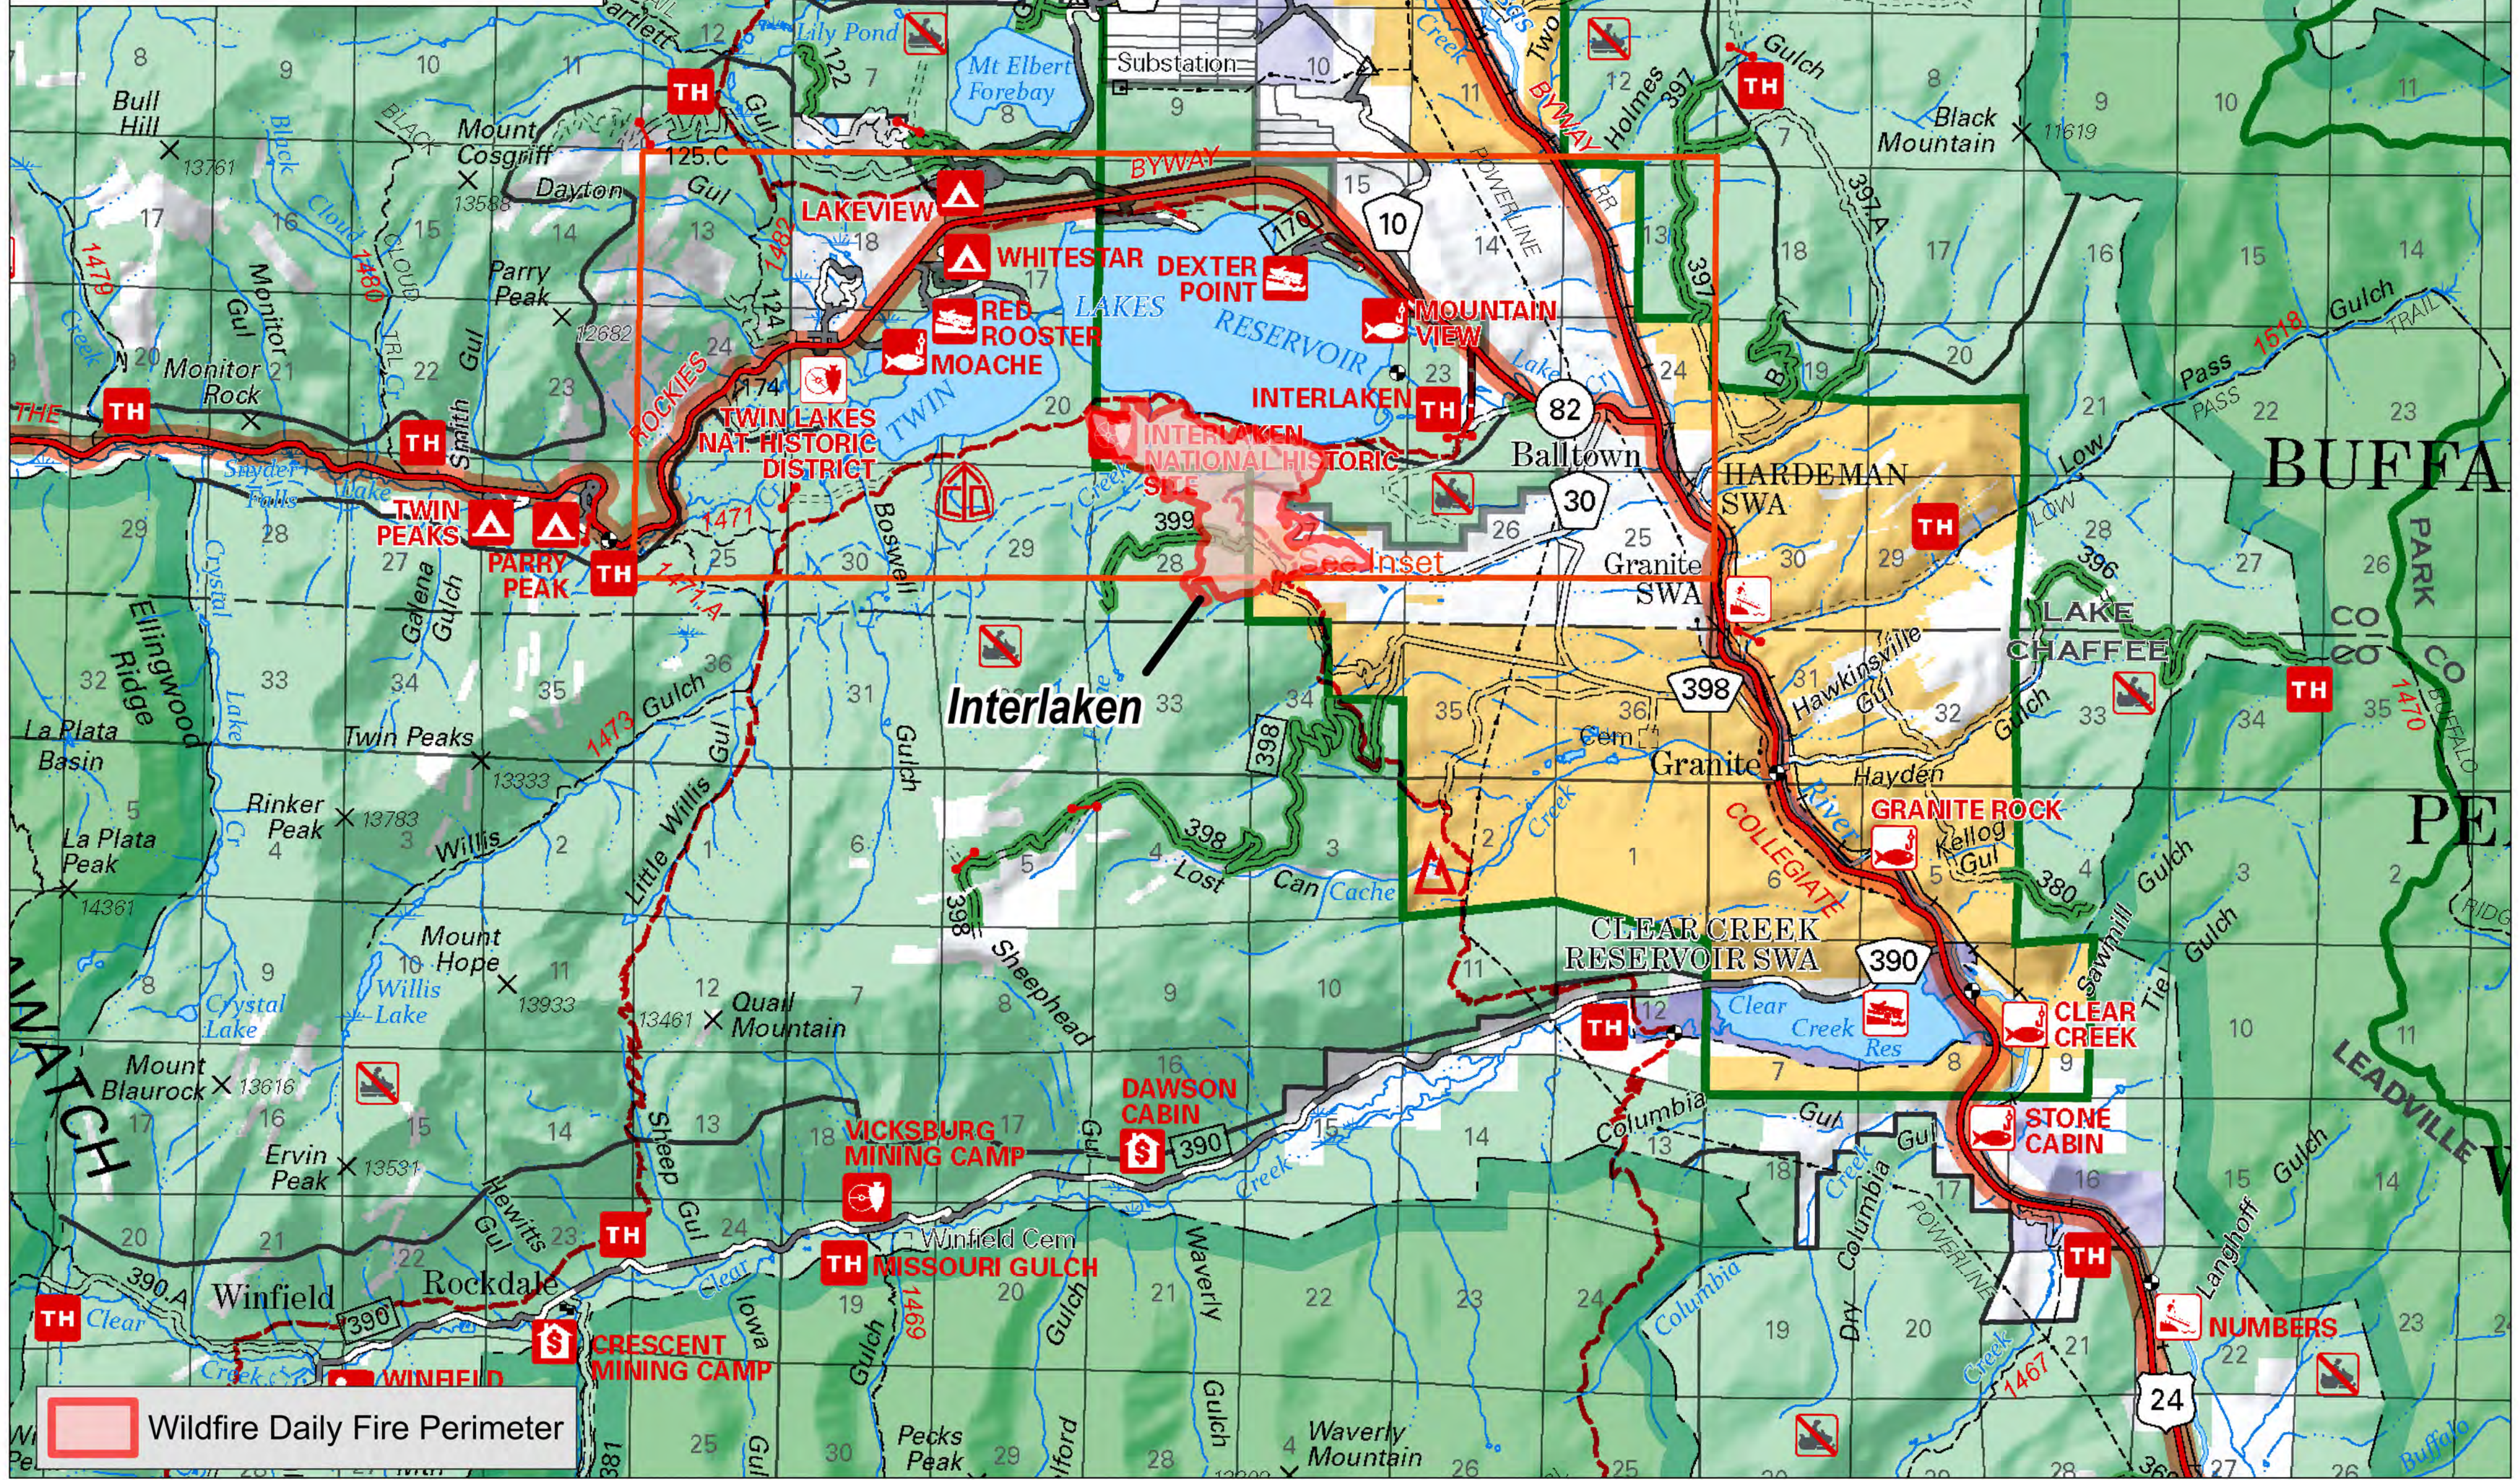

Public Information

Interlaken
CO-PSF-000697
06/16/2024 Day

592 acres at 06/14/2024 0445

1:45,139 | Interlaken GISS | 6/15/2024 2011
Acres from GPS and IR
North American 1983 Datum, Lat,Long Grid

Wildfire Daily Fire Perimeter