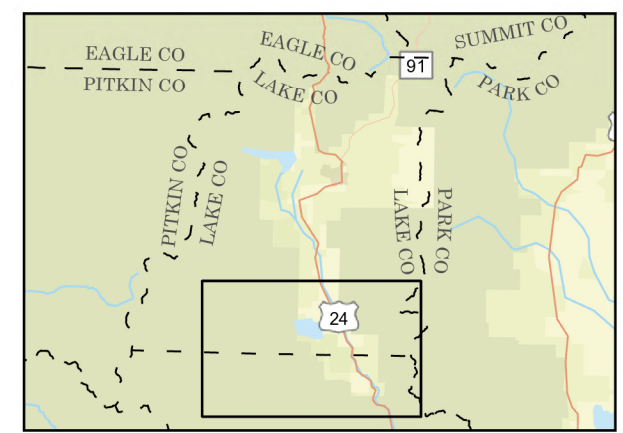

# Public Information

Interlaken  
 CO-PSF-000697  
 06/17/2024 Day

731 acres at 06/16/2024 1200 MT

- Contained
- Uncontained
- Wildfire Daily Fire Perimeter
- Primary Highway
- Secondary Highway
- Secondary Paved
- County Road (Dirt)
- Secondary Dirt
- Paved
- Gravel Road
- Dirt Road
- Unimproved Road
- Forest Service Roads Closed
- USFS Roadless Areas
- FS Wilderness Boundary
- Forest Service Land
- BLM Lands
- State Lands

1:45,139 | Interlaken GISS | 6/16/2024 1859  
 Acres from GPS and MMA  
 North American 1983 Datum, Lat/Long Grid