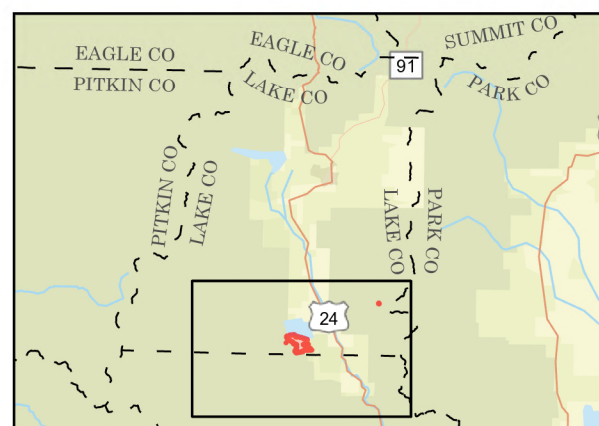

Public Information

Interlaken
CO-PSF-000697
06/19/2024 Day

746 acres at 06/19/2024 0445 MT

- | | | |
|-------------------------------|--------------------|-----------------------------|
| Contained | County Road (Dirt) | Forest Service Roads Closed |
| Uncontained | Secondary Dirt | USFS Roadless Areas |
| Wildfire Daily Fire Perimeter | Paved | FS Wilderness Boundary |
| Primary Highway | Gravel Road | Forest Service Land |
| Secondary Highway | Dirt Road | BLM Lands |
| Secondary Paved | Unimproved Road | State Lands |