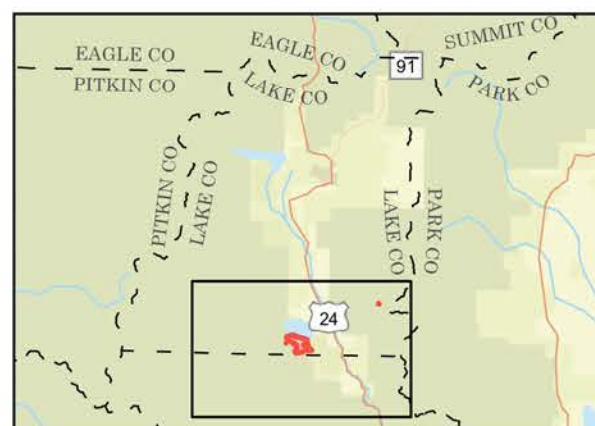

# Public Information

Interlaken  
CO-PSF-000697  
06/20/2024 Day

746 acres at 06/19/2024 0445 MT

- |                               |                    |                             |
|-------------------------------|--------------------|-----------------------------|
| Contained                     | County Road (Dirt) | Forest Service Roads Closed |
| Uncontained                   | Secondary Dirt     | USFS Roadless Areas         |
| Wildfire Daily Fire Perimeter | Paved              | FS Wilderness Boundary      |
| Primary Highway               | Gravel Road        | Forest Service Land         |
| Secondary Highway             | Dirt Road          | BLM Lands                   |
| Secondary Paved               | Unimproved Road    | State Lands                 |