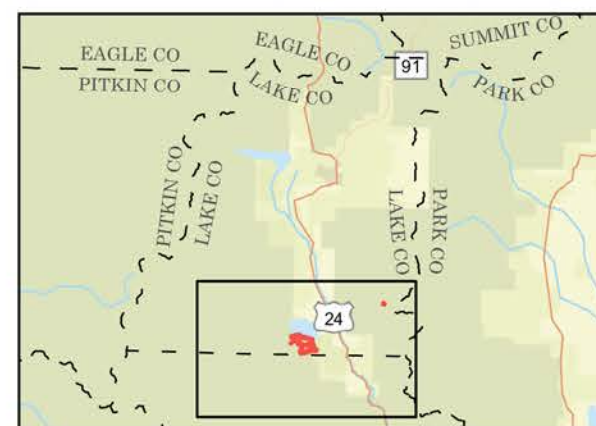

Public Information

Interlaken CO-PSF-000697

698 acres at 06/20/2024 1353 MT

- | | | |
|-------------------------------|--------------------|-----------------------------|
| Contained | County Road (Dirt) | Forest Service Roads Closed |
| Uncontained | Secondary Dirt | USFS Roadless Areas |
| Wildfire Daily Fire Perimeter | Paved | FS Wilderness Boundary |
| Primary Highway | Gravel Road | Forest Service Land |
| Secondary Highway | Dirt Road | BLM Lands |
| Secondary Paved | Unimproved Road | State Lands |