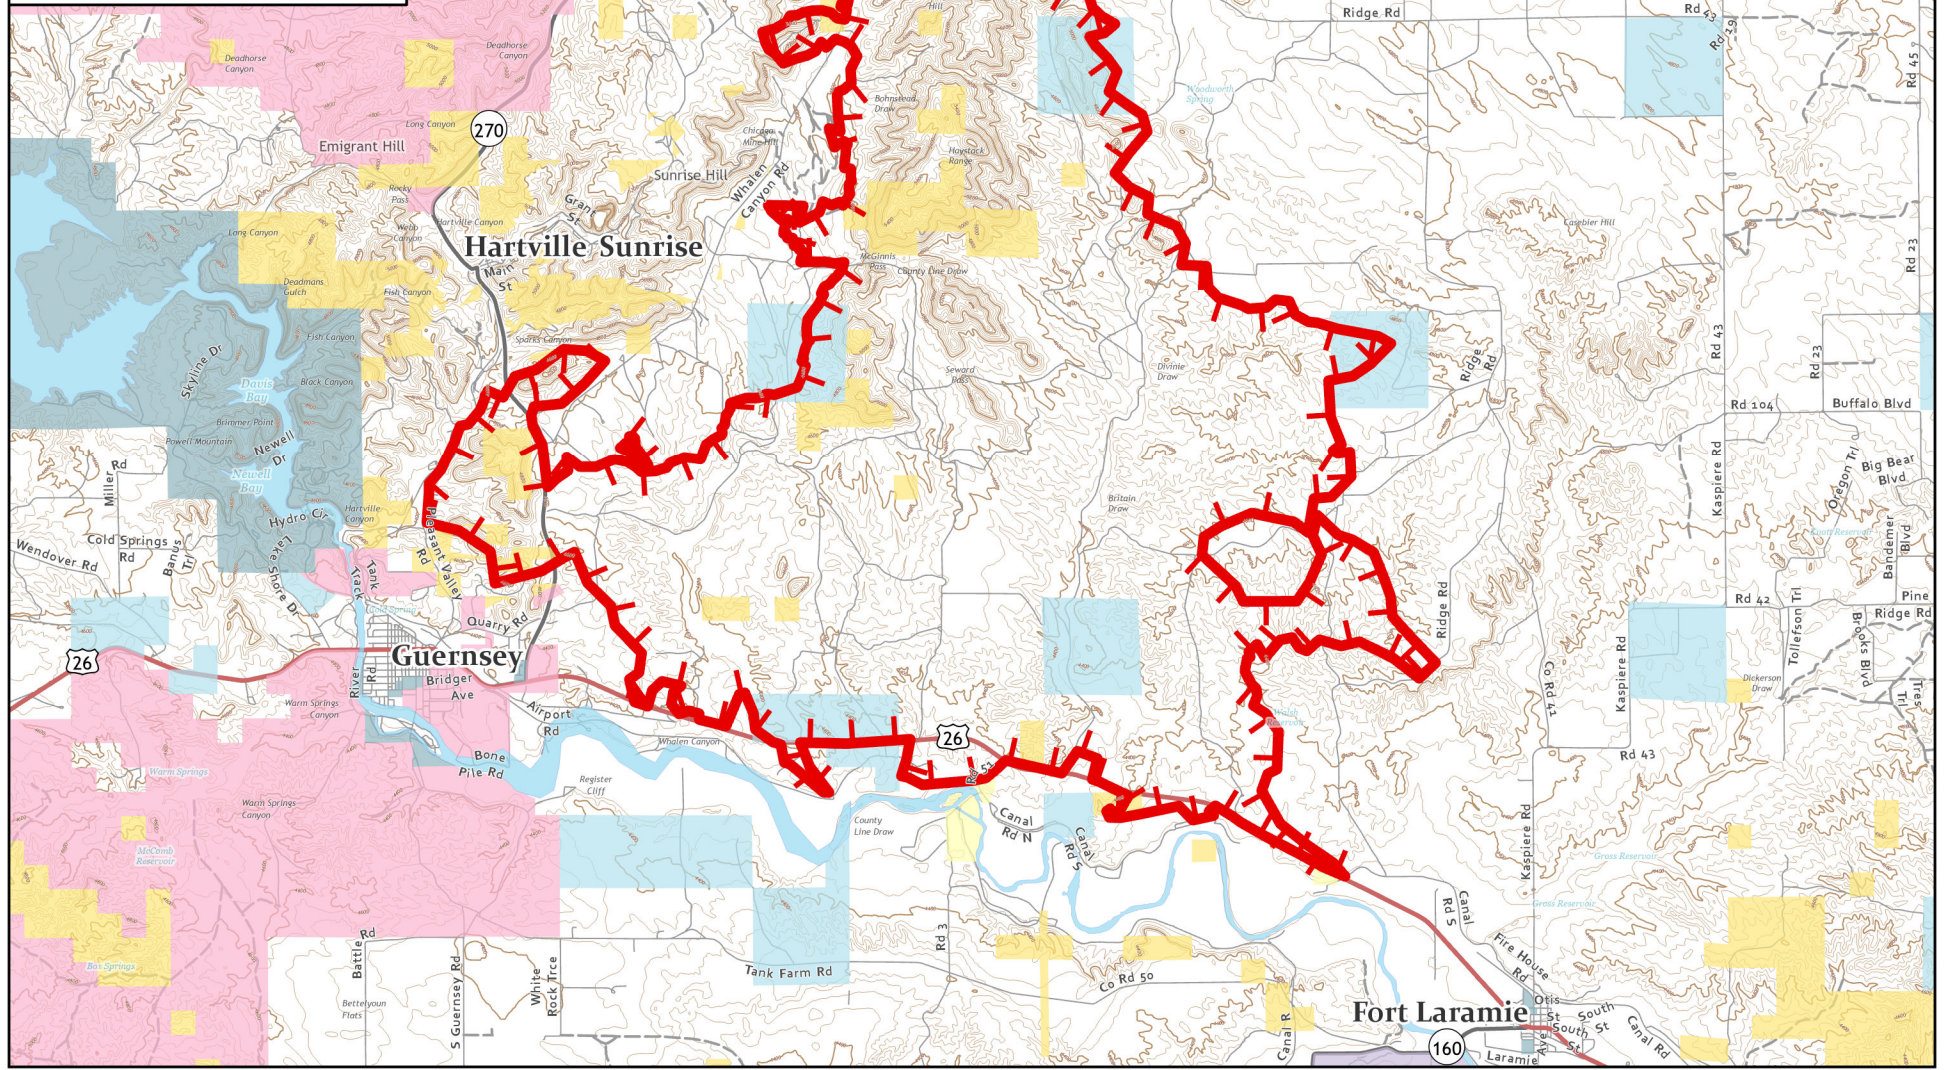

Ownership

Pleasant Valley
 WY-PLX-240331
 8/4/2024

28,984 acres at 8/4/2024 1025

	Uncontained		National Park Service
	Bureau of Land Management		Private
	Bureau of Reclamation		State
	Department of Defense		Wyoming State Parks & Historic Sites
	Local Government		Water

Ownership Breakdown by Acres	
Agency	Acres
Bureau of Land Management	1,941.84
Bureau of Reclamation	12.26
Private	25,006.47
Goshen County (19,126.11)	
Platte County (5,880.36)	
State	2,023.05
Total	28,984

**Calculations done in NAD1983, UTM Zone 13N; total acreage rounded to the nearest whole number*

Fort Laramie