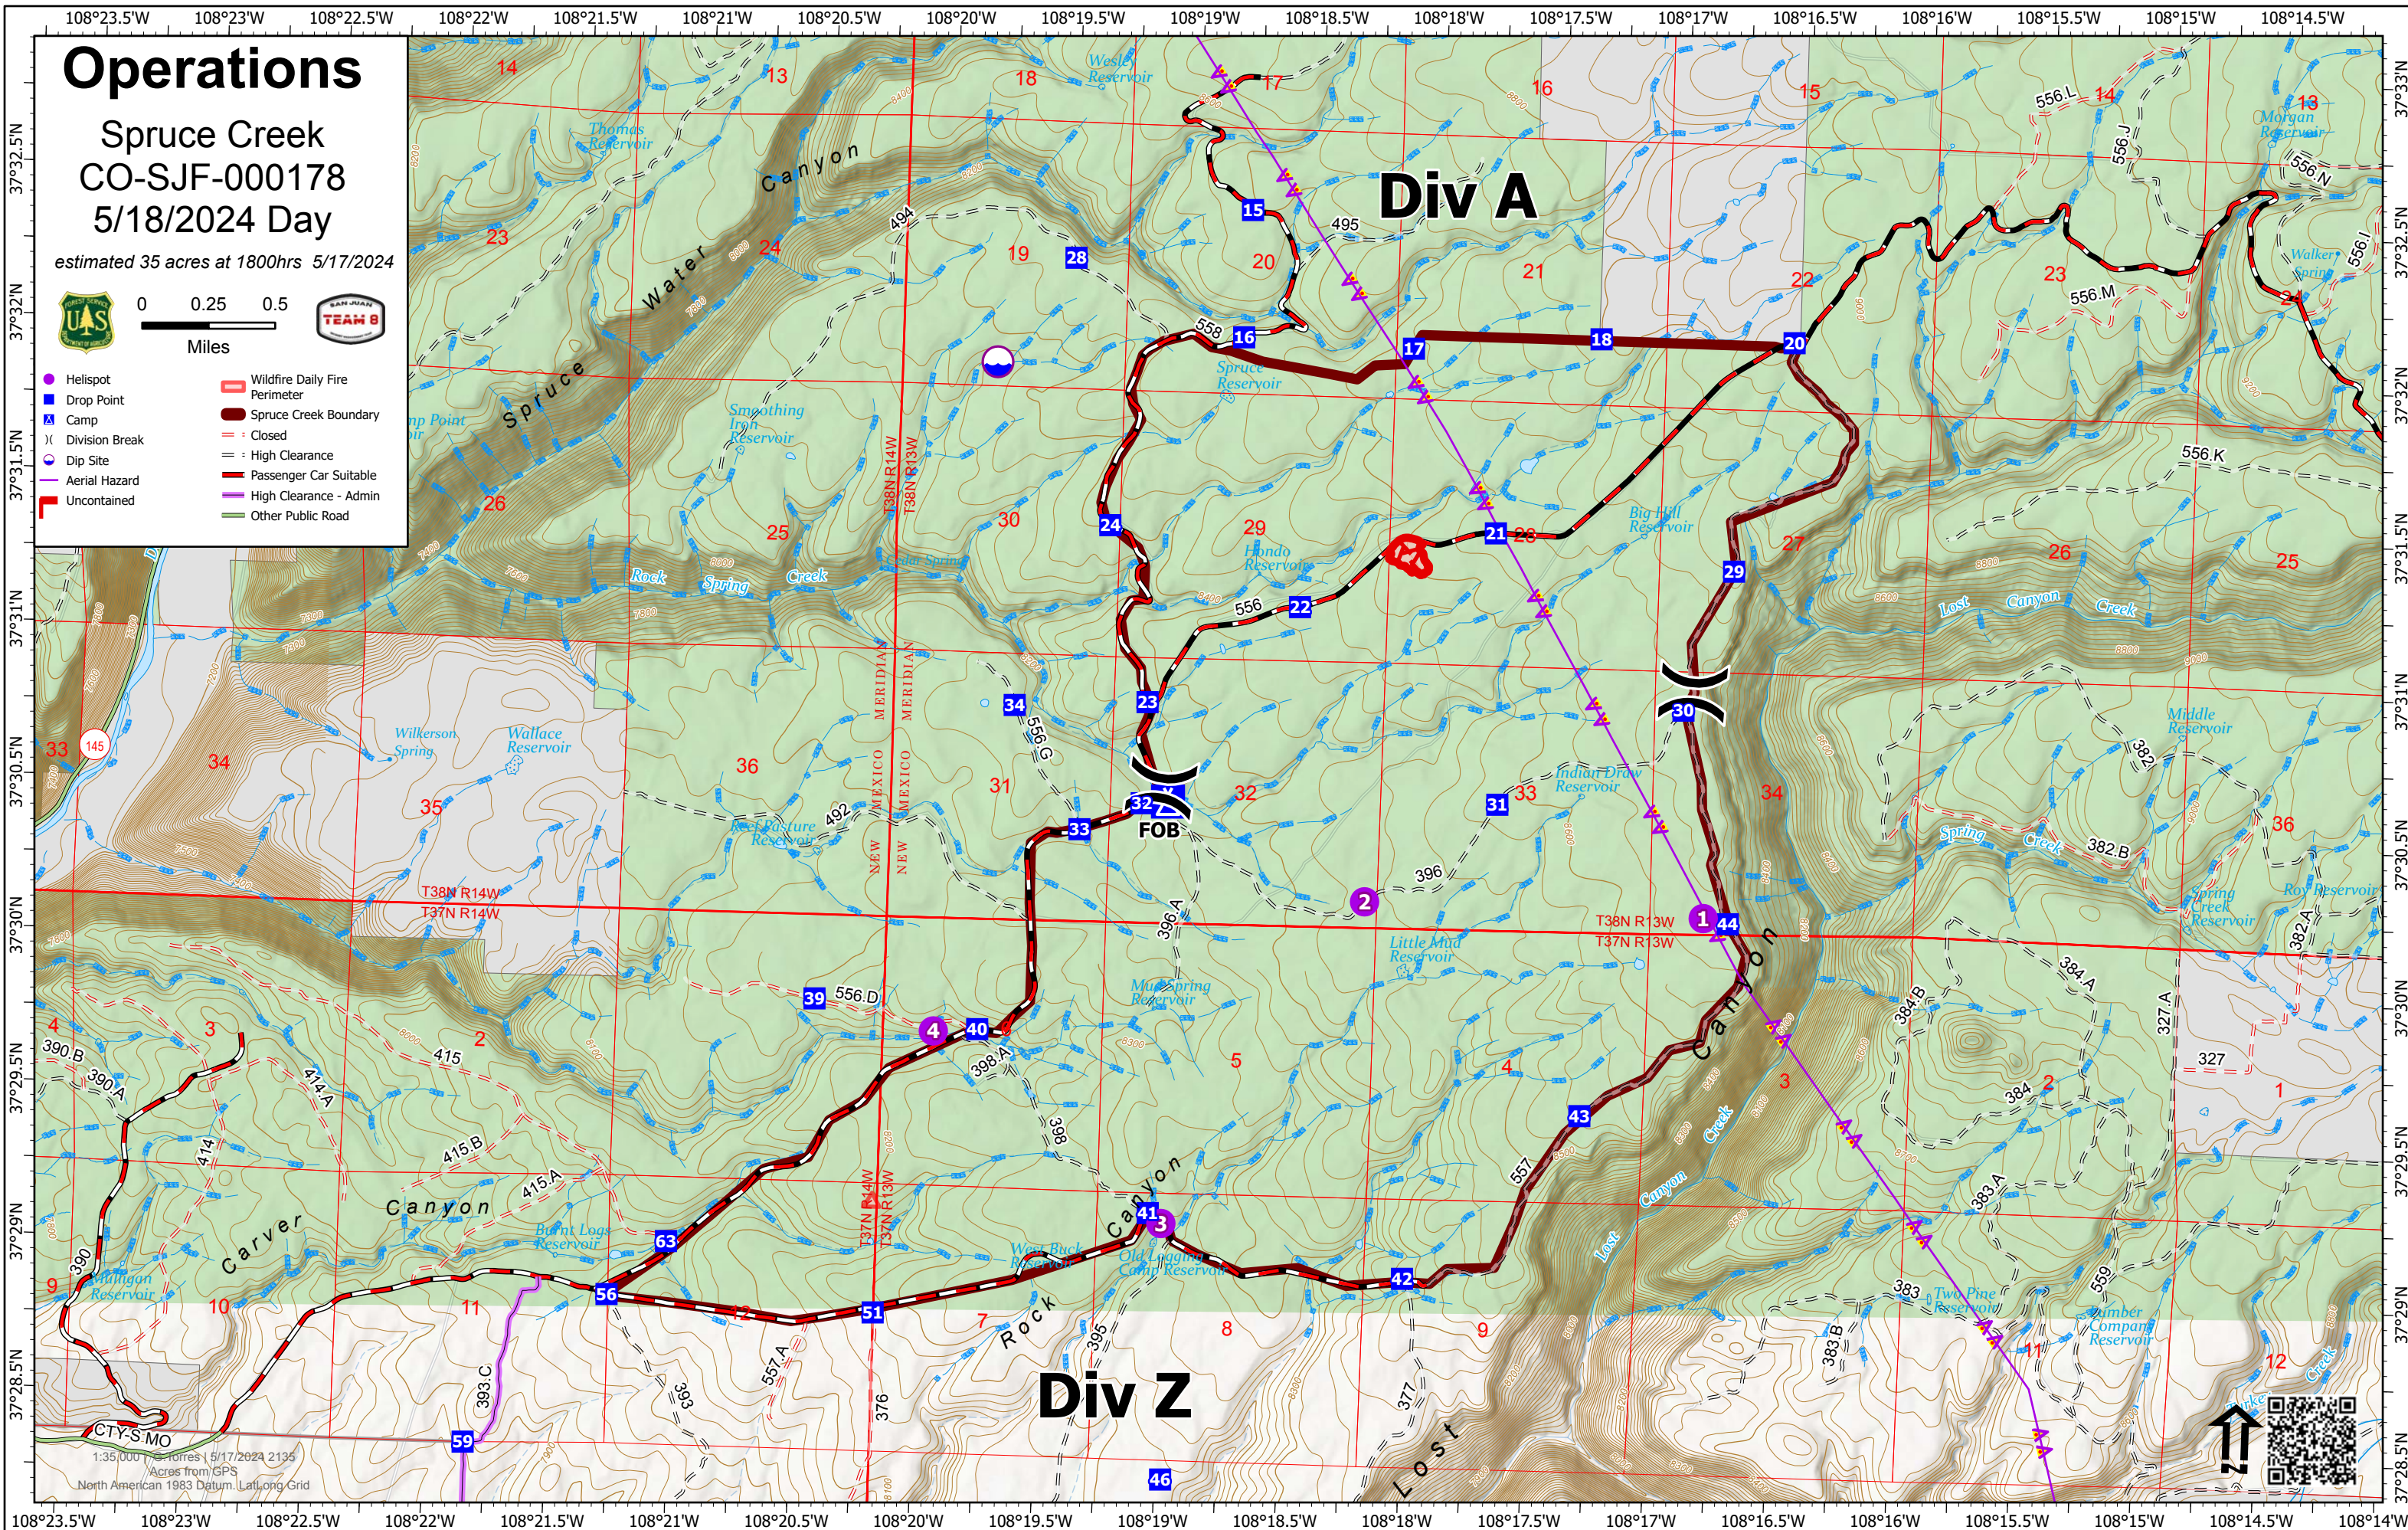

Operations

Spruce Creek
CO-SJF-000178
5/18/2024 Day

estimated 35 acres at 1800hrs 5/17/2024

- Helispot
- Drop Point
- ▲ Camp
- ⌘ Division Break
- Dip Site
- ⚡ Aerial Hazard
- ▬ Uncontained
- ▬ Wildfire Daily Fire Perimeter
- ▬ Spruce Creek Boundary
- ▬ Closed
- ▬ High Clearance
- ▬ Passenger Car Suitable
- ▬ High Clearance - Admin
- ▬ Other Public Road

Div Z

Div A

1:35,000
Acres from GPS
North American 1983 Datum, Lat/Long Grid