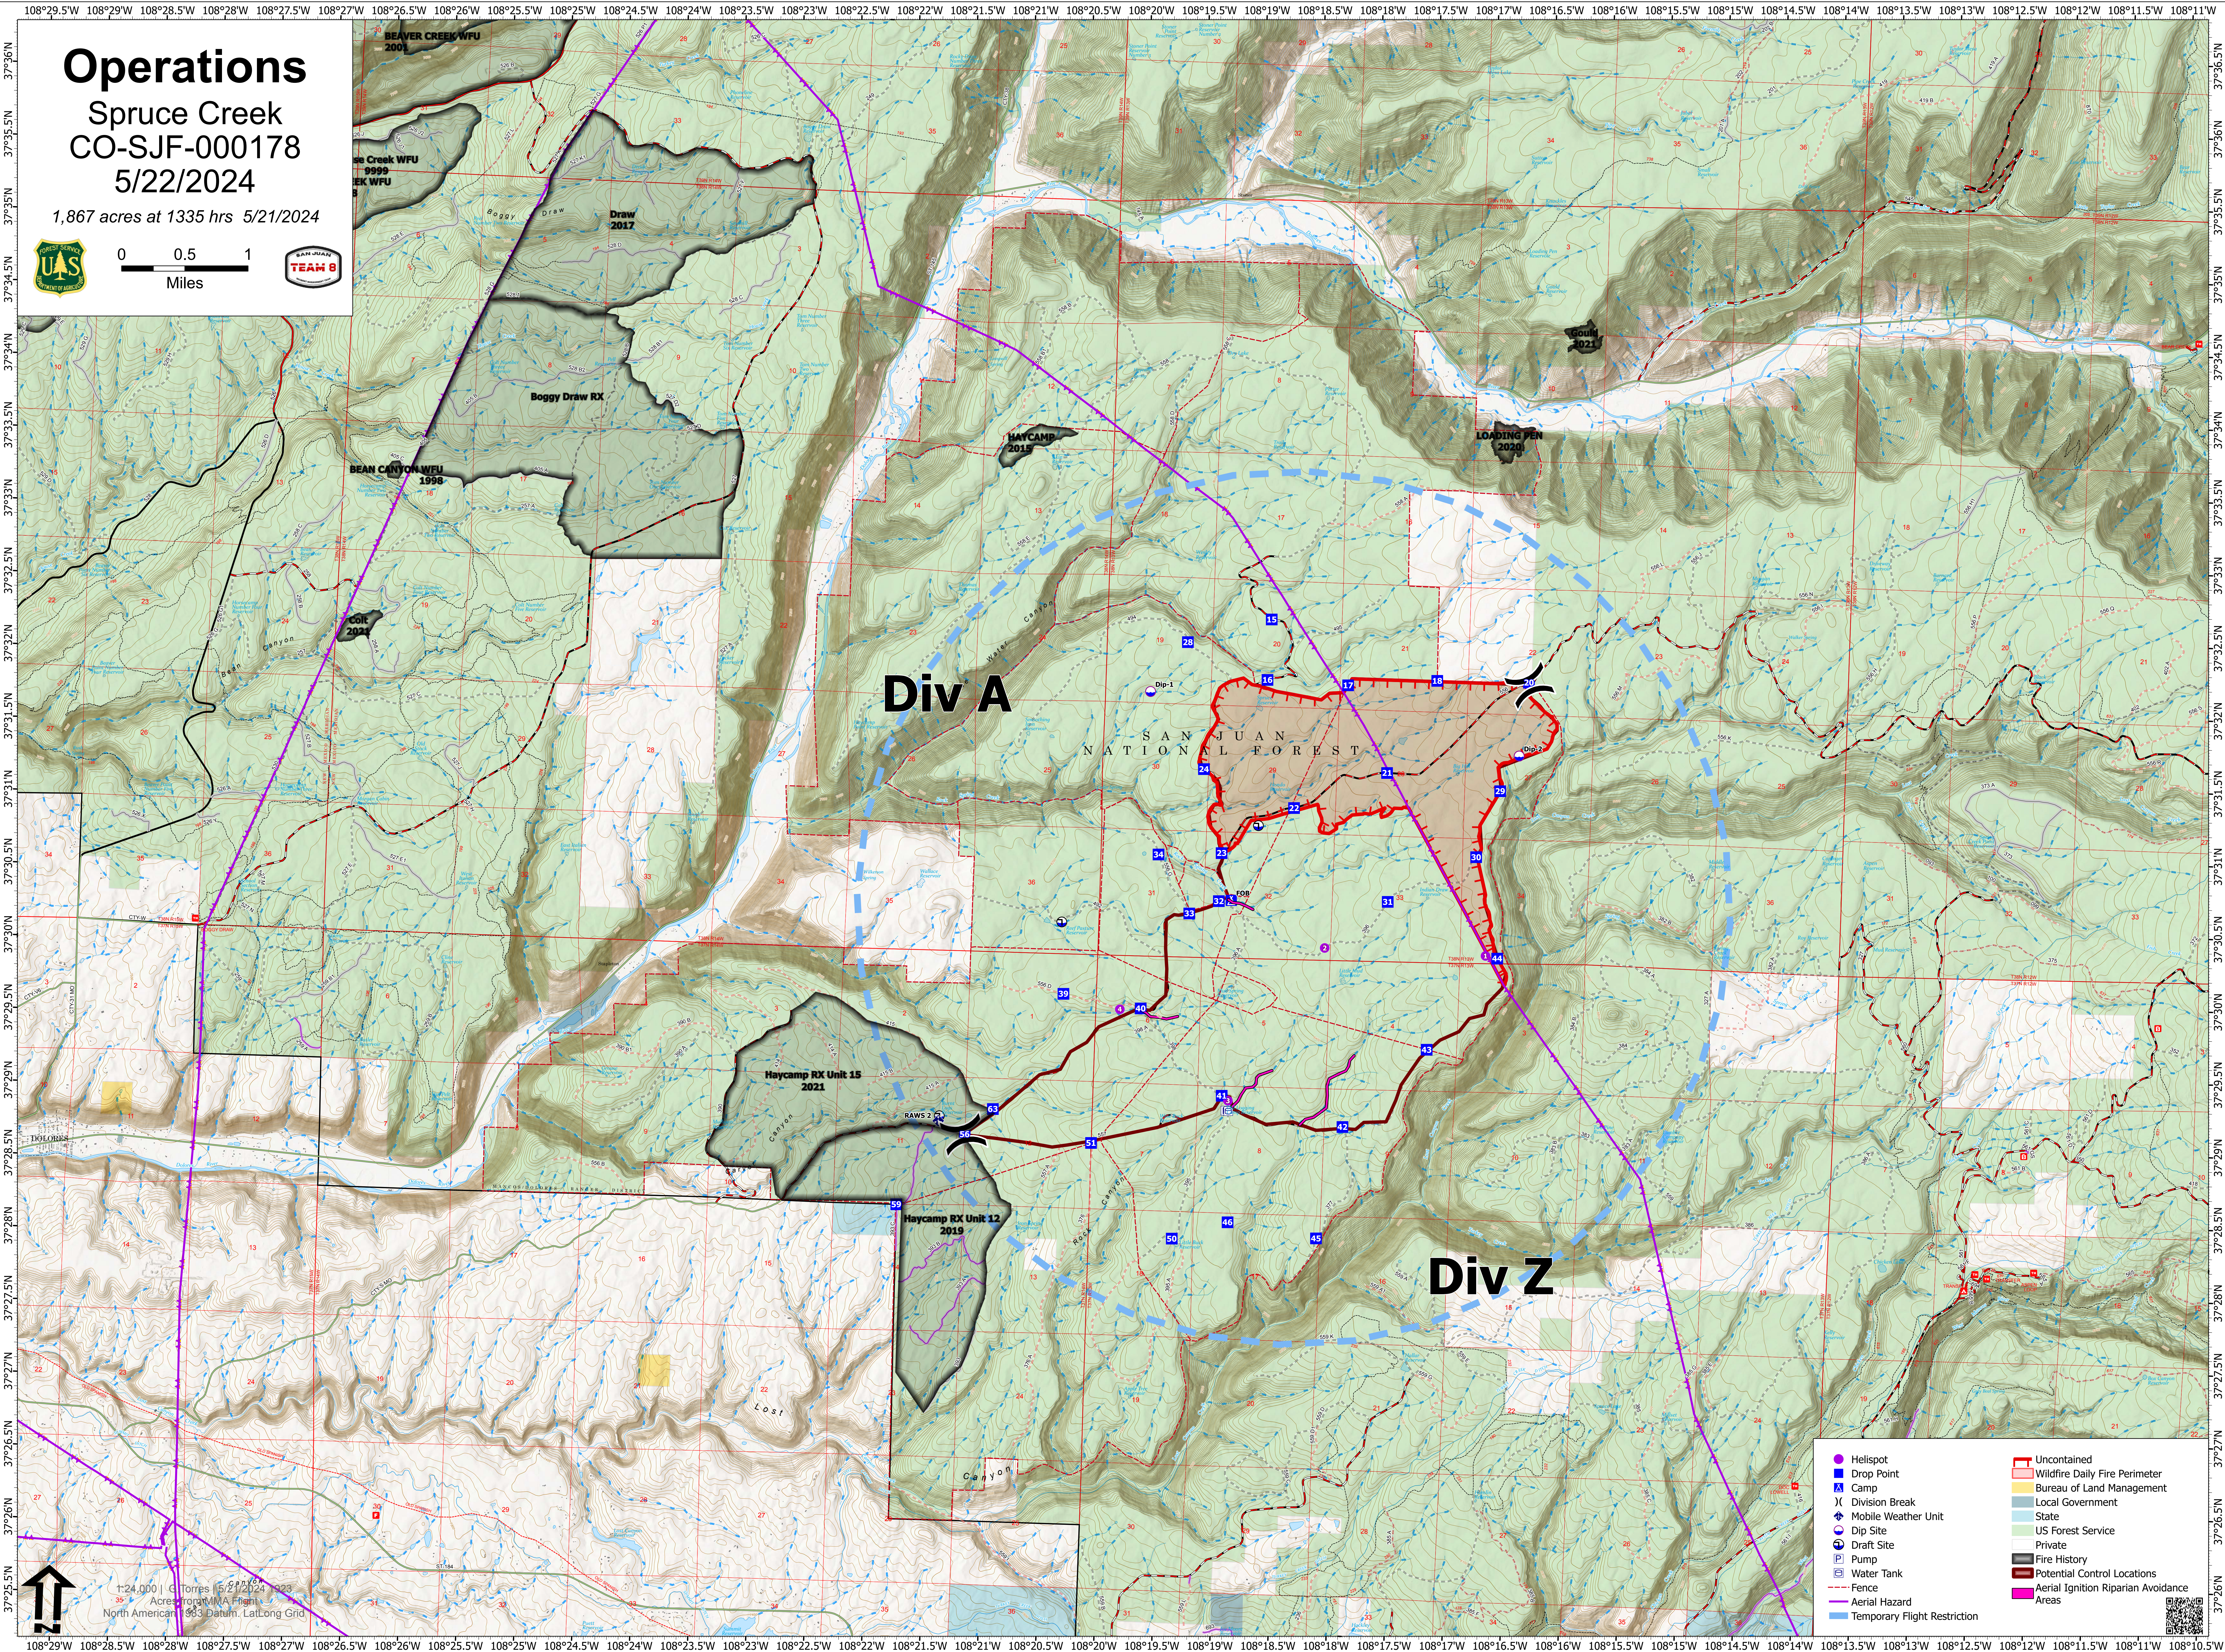

Operations

Spruce Creek
CO-SJF-000178

5/22/2024

1,867 acres at 1335 hrs 5/21/2024

Div A

Div Z

- Helispot
- Drop Point
- ✕ Camp
- ⊗ Mobile Weather Unit
- ⊙ Dip Site
- ⊕ Draft Site
- ⊖ Pump
- ⊗ Water Tank
- Fence
- Aerial Hazard
- Temporary Flight Restriction
- ▭ Uncontained
- ▭ Wildfire Daily Fire Perimeter
- ▭ Bureau of Land Management
- ▭ Local Government
- ▭ State
- ▭ US Forest Service
- ▭ Private
- ▭ Fire History
- ▭ Potential Control Locations
- ▭ Aerial Ignition Riparian Avoidance Areas

1:24,000 | G. Torres | 5/21/2024 | 1335 hrs
1,867 Acres from MMA Flight
North American 1983 Datum, LatLong Grid