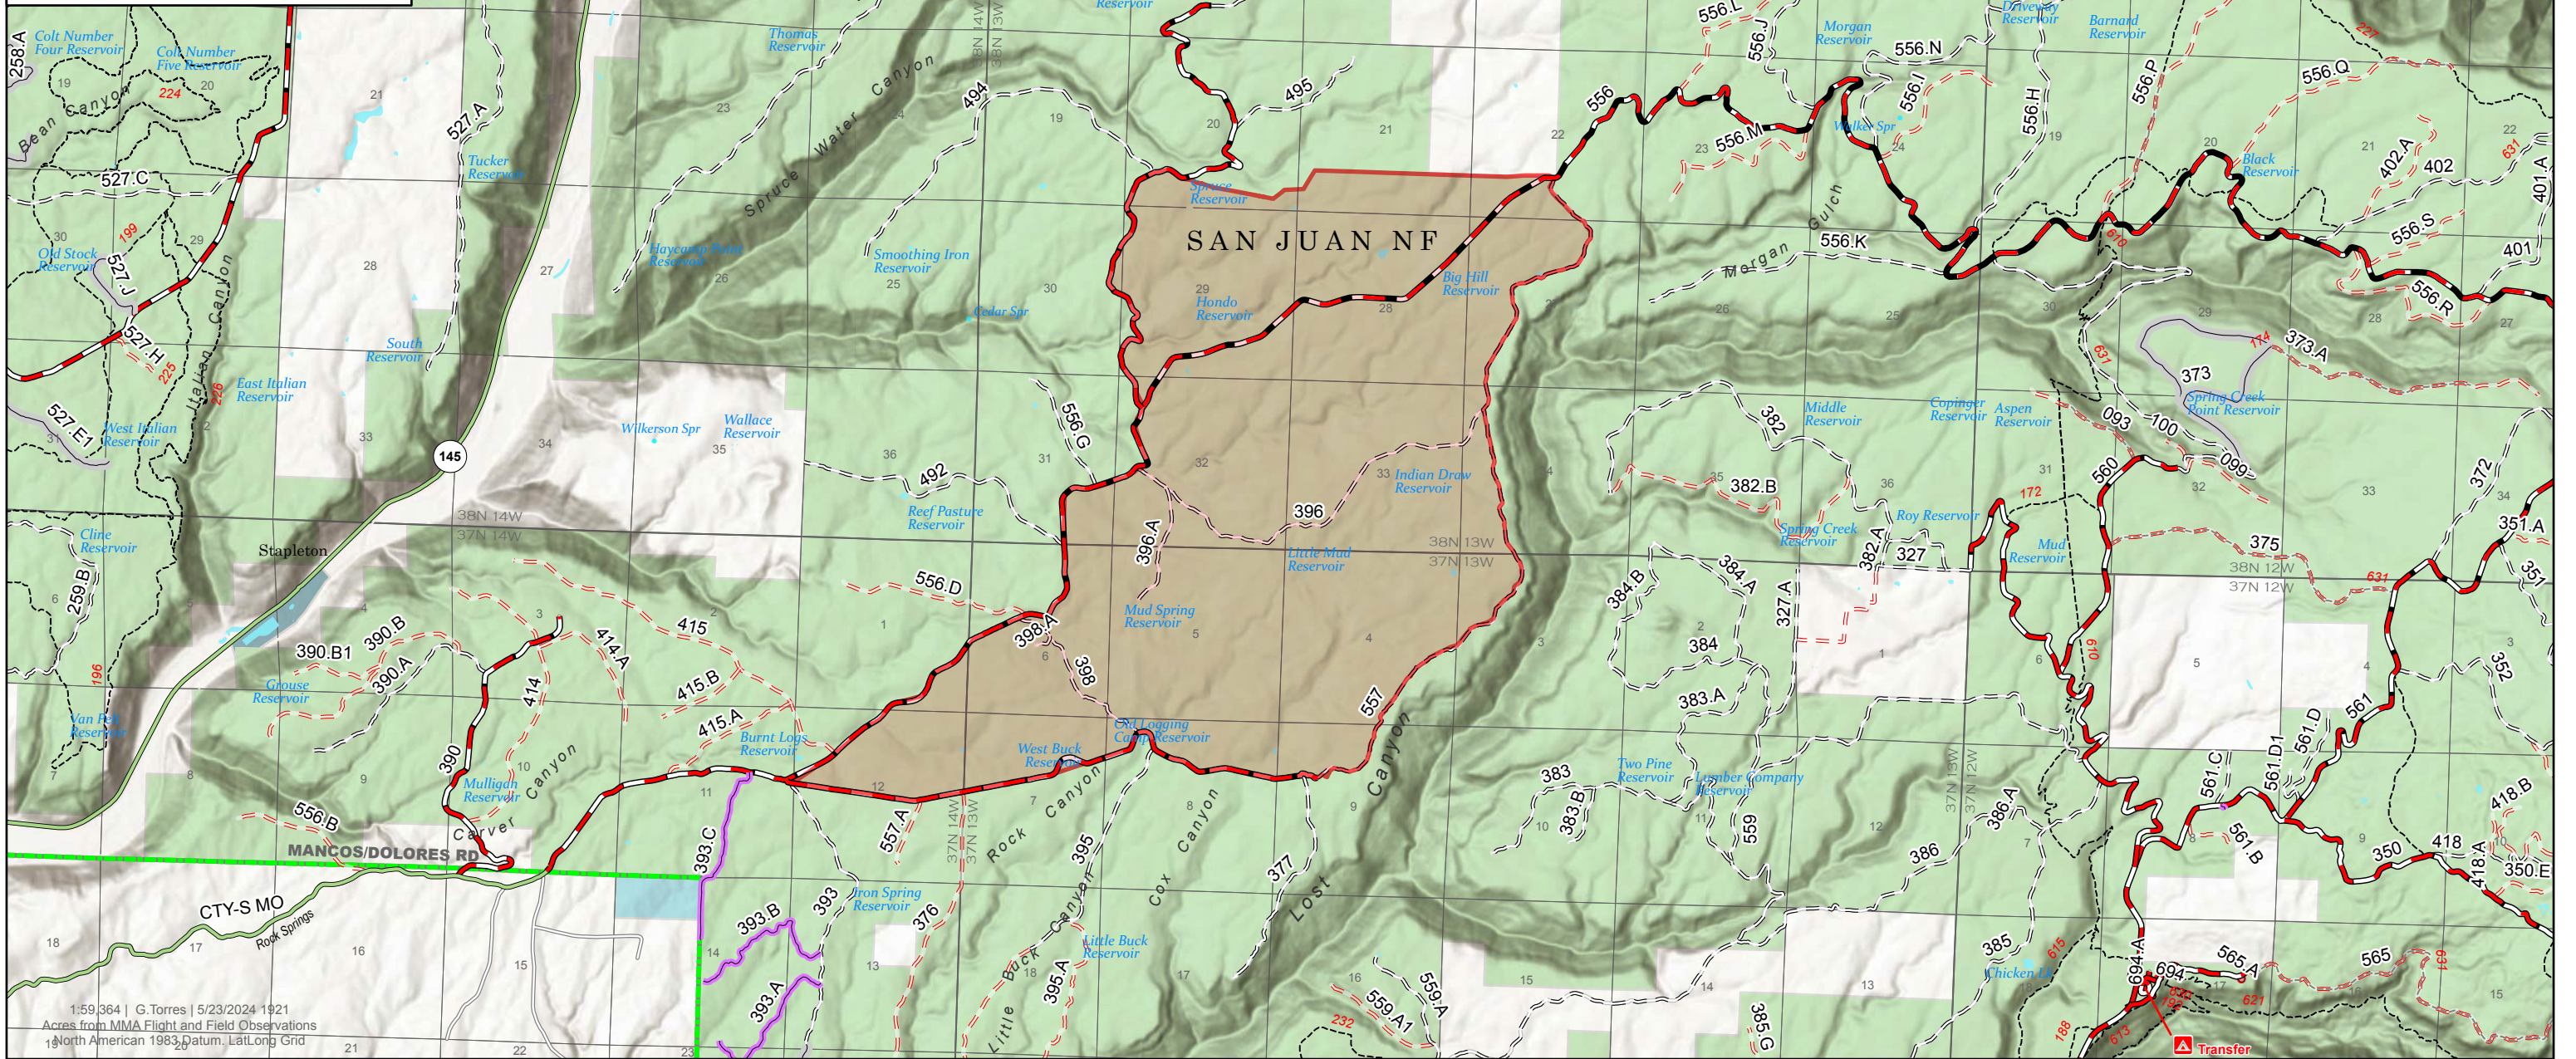

Public Information Spruce Creek CO-SJF-000178 5/24/2024 5,699 acres at 1445 hrs 5/23/2024

0 0.5 1
Miles

- Wildfire Daily Fire Perimeter
- Local Government
- State
- US Forest Service
- Private
- Closed
- High Clearance
- Passenger Car Suitable
- High Clearance - Admin
- Other Public Road
- DECOMMISSIONED/ CONVERTED (Not a road)

1:59,364 | G.Torres | 5/23/2024 1921
Acres from MMA Flight and Field Observations
North American 1983 Datum, Lat/Long Grid