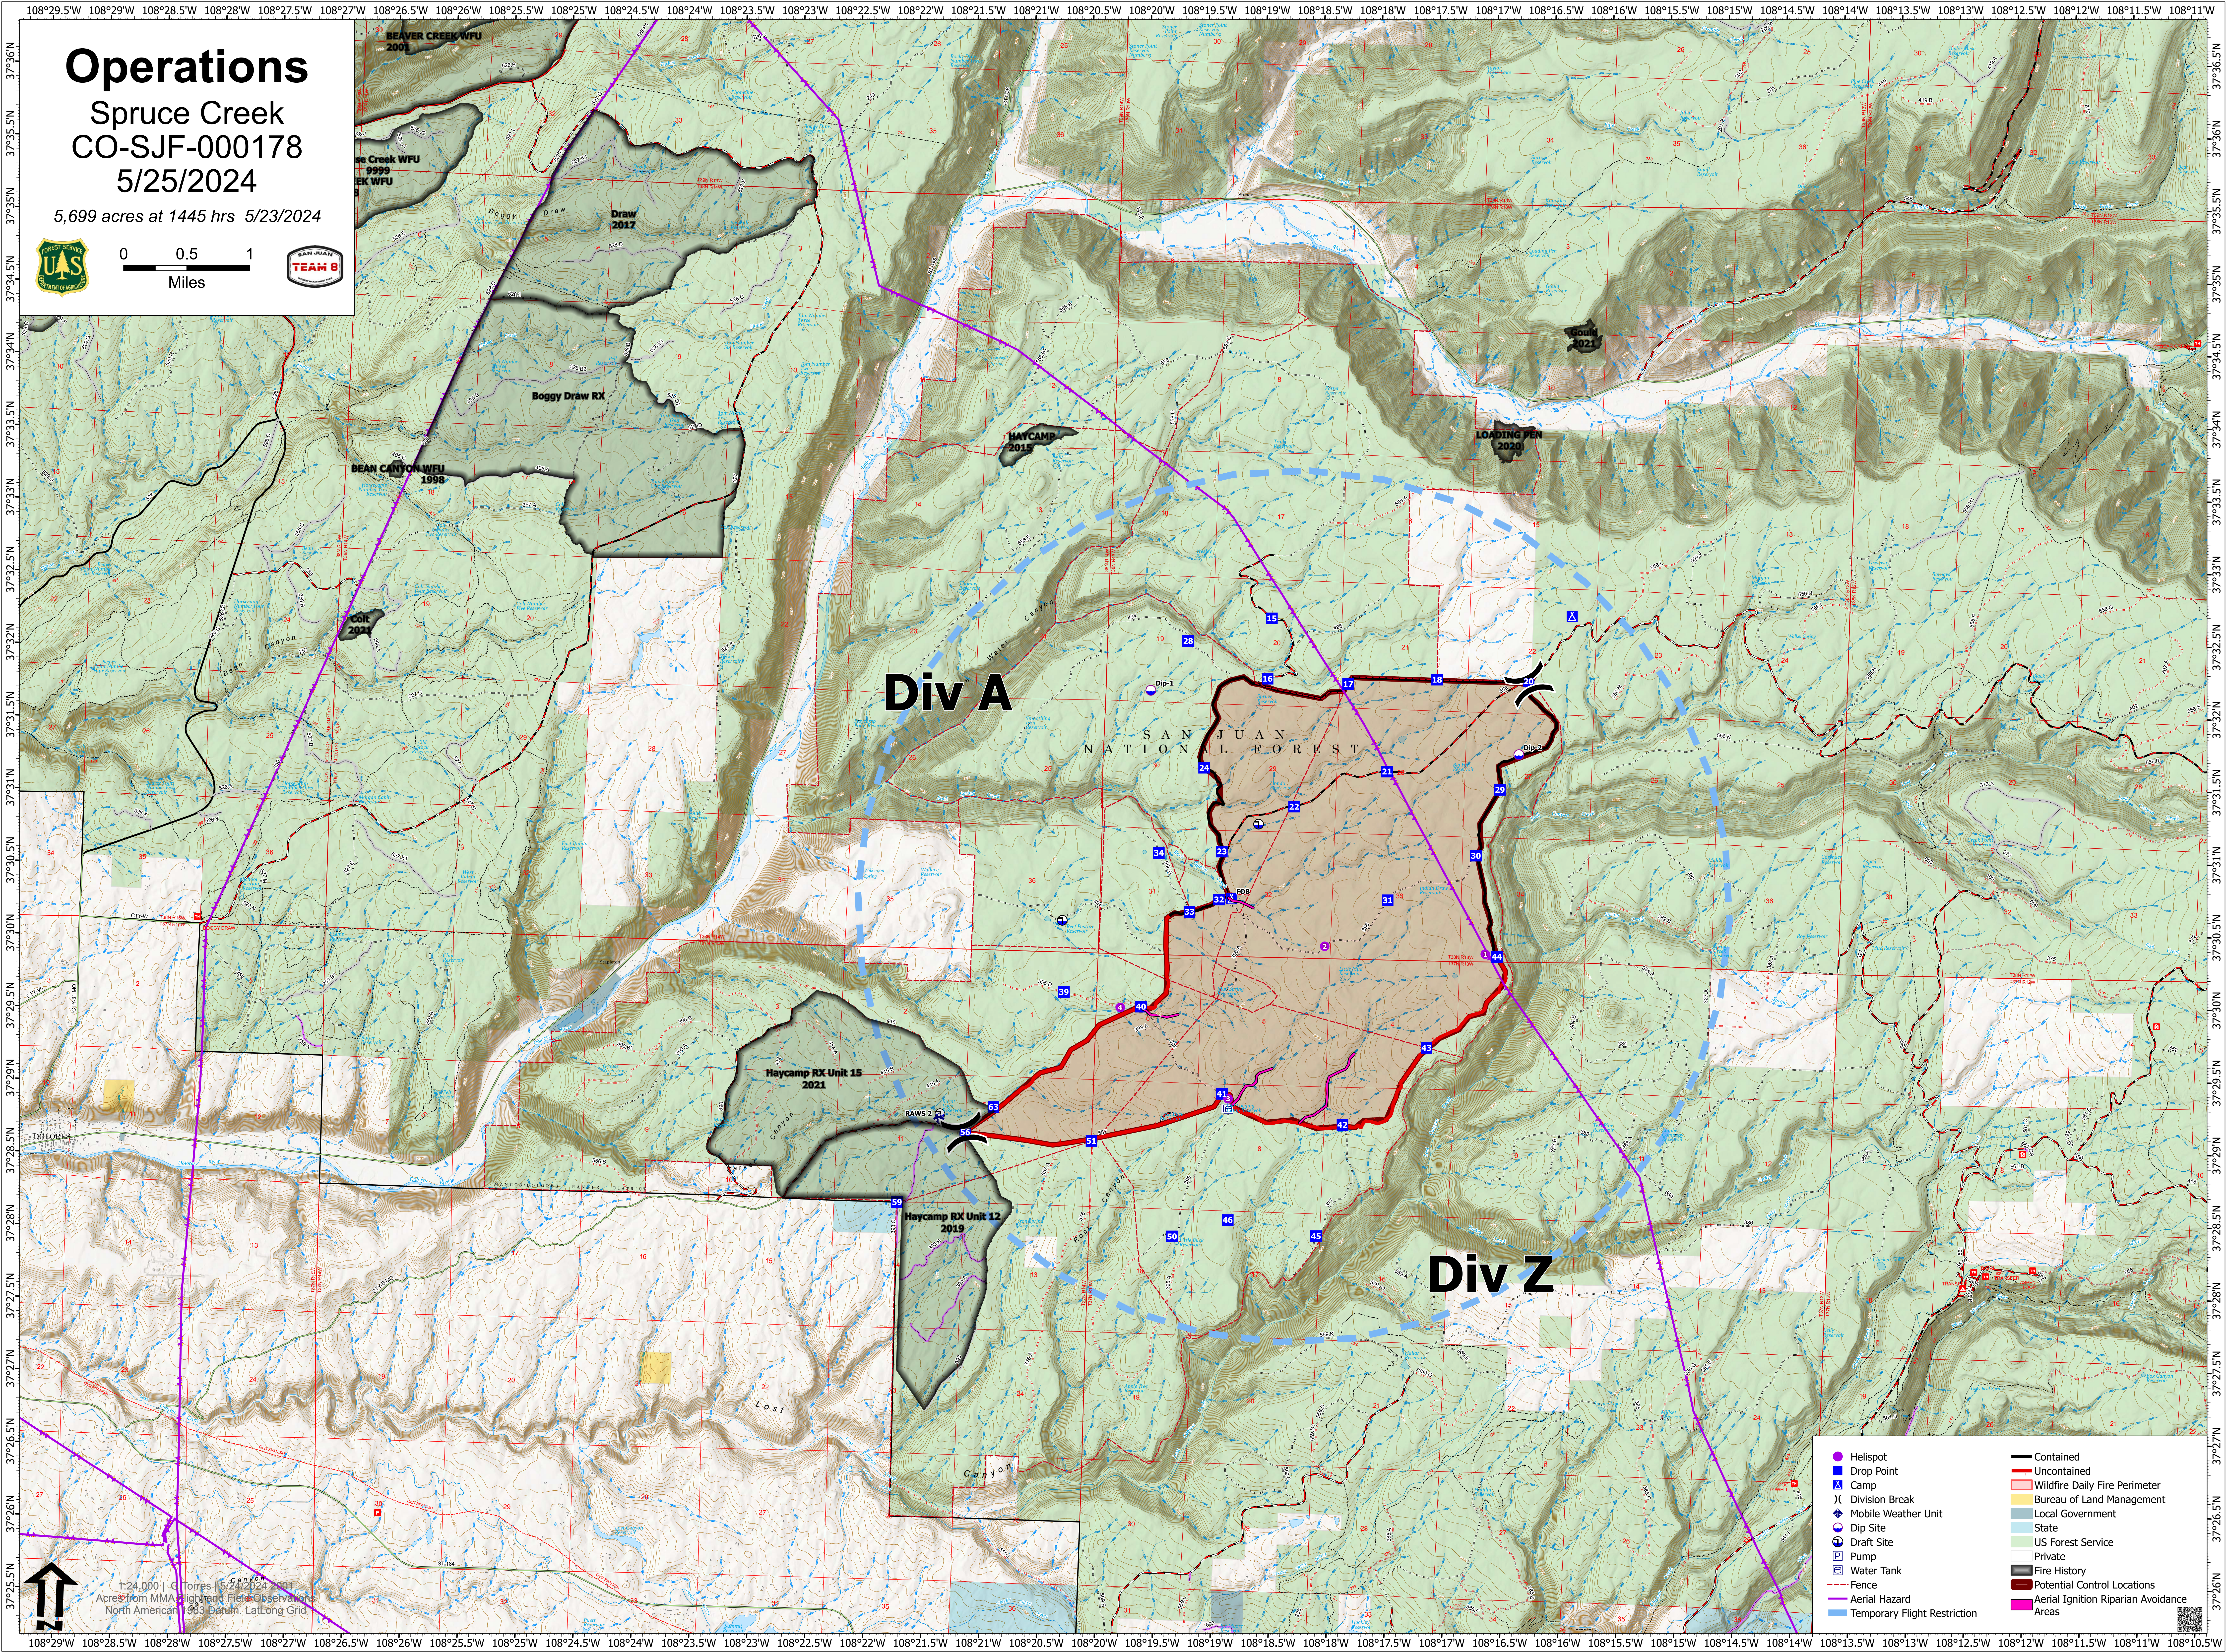

Operations

Spruce Creek
CO-SJF-000178

5/25/2024

5,699 acres at 1445 hrs 5/23/2024

Div A

Div Z

SAN JUAN NATIONAL FOREST

BEAVER CREEK WFU 2001

Spruce Creek WFU 9999

BEK WFU

BEAN CANYON WFU 1998

COIT 2024

HAYCAMP 2015

LOADING PEN 2020

Haycamp RX Unit 15 2021

Haycamp RX Unit 12 2019

1:24,000 | G. Torres | 5/23/2024 1445
Acres from MMA High-Temp Field Observations
North American 1983 Datum, LatLong Grid