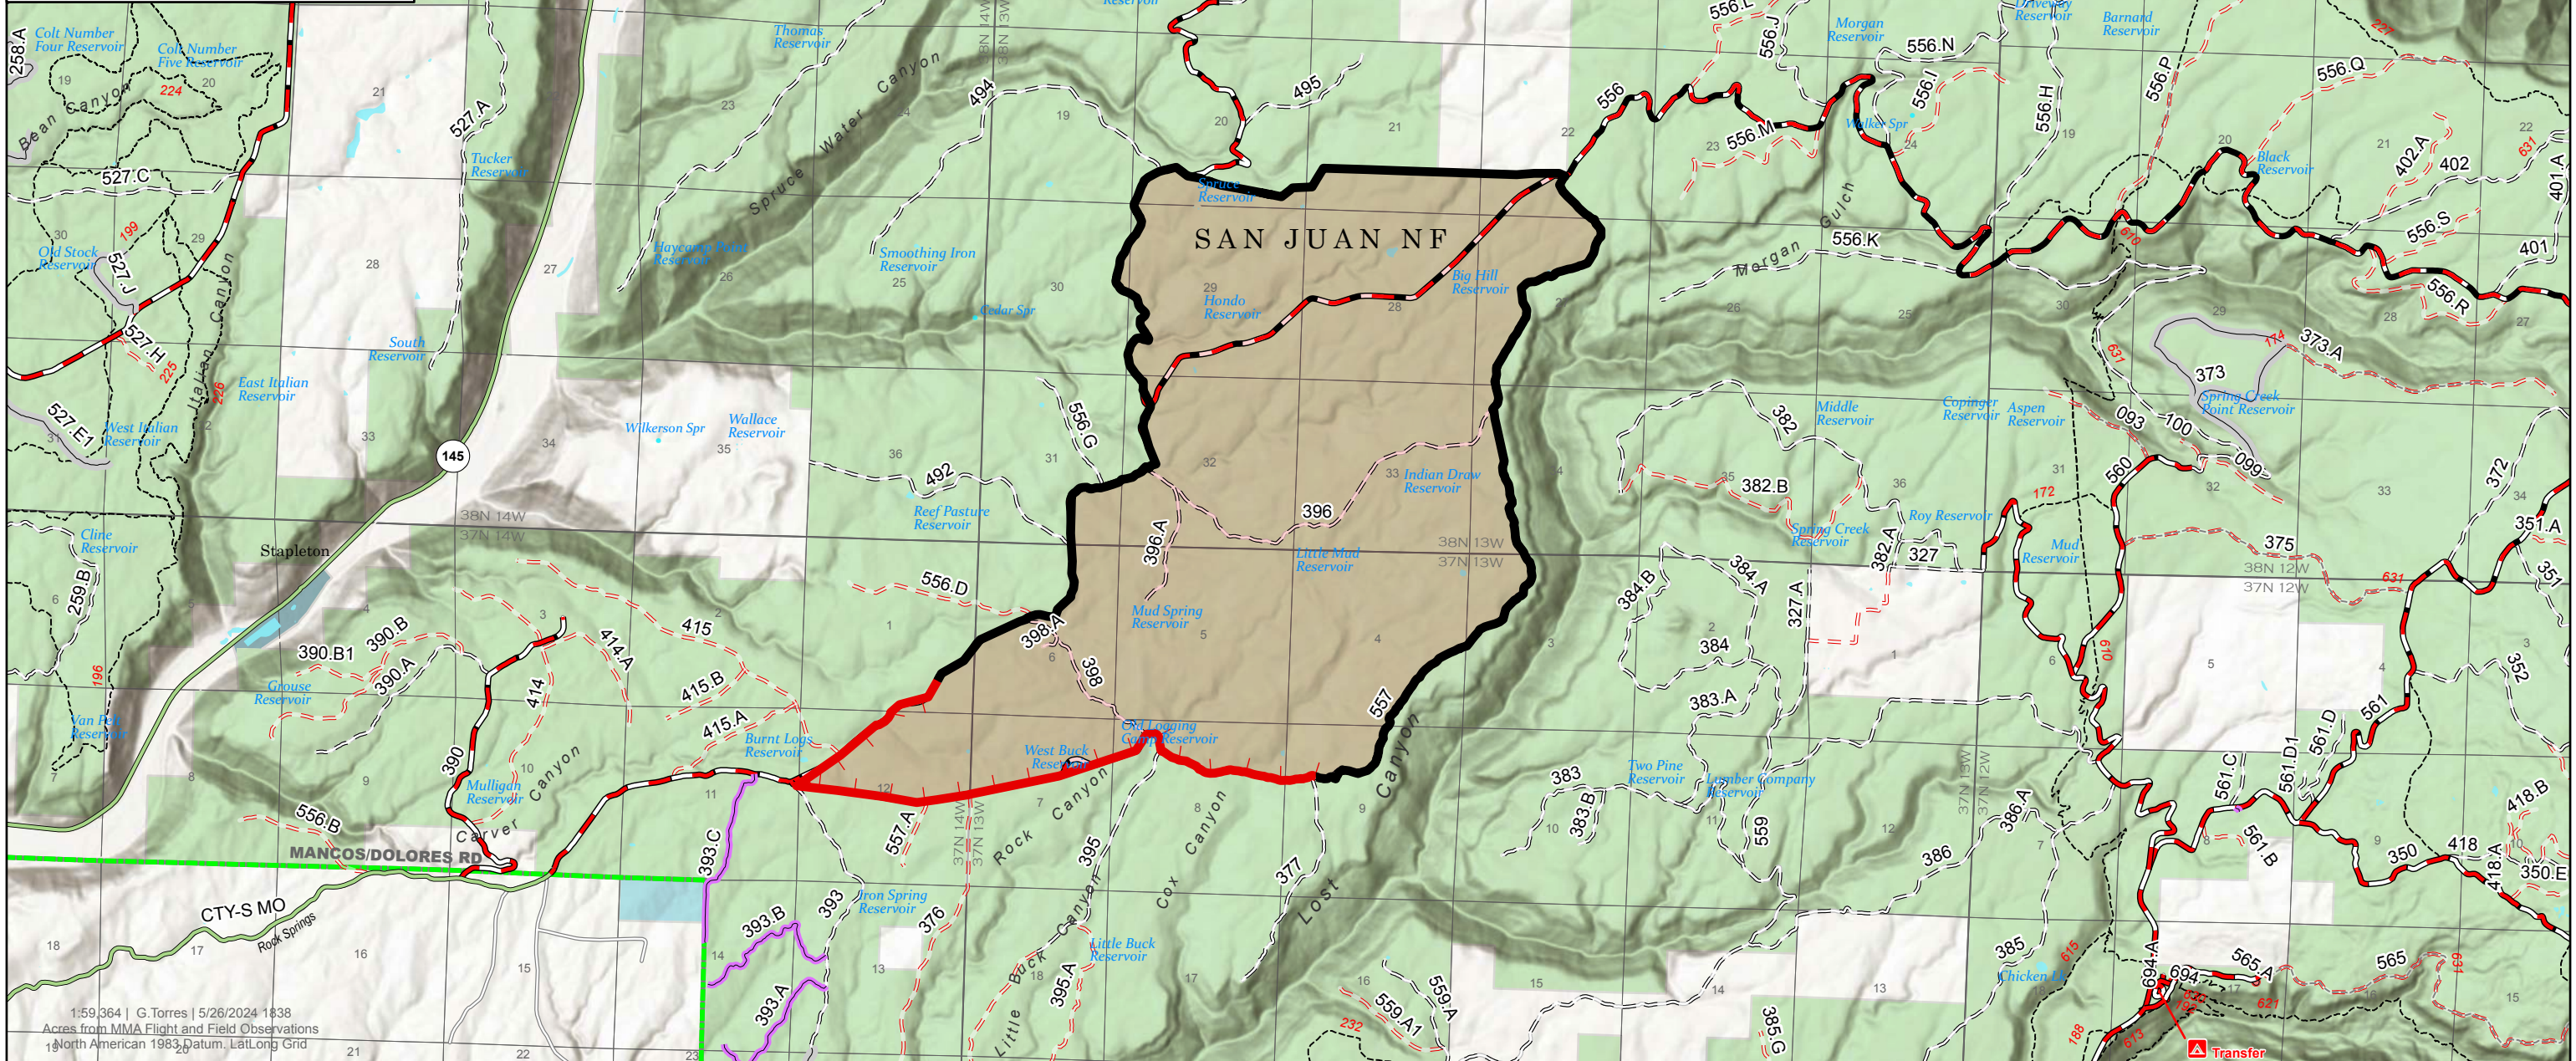

Public Information

Spruce Creek

CO-SJF-000178

5/27/2024

5,699 acres at 1445 hrs 5/23/2024

0 0.5 1

Miles

- Contained
- Uncontained
- Wildfire Daily Fire Perimeter
- Local Government
- State
- US Forest Service
- Private
- Closed
- High Clearance
- Passenger Car Suitable
- High Clearance - Admin
- Other Public Road
- DECOMMISSIONED/ CONVERTED (Not a road)

1:59,364 | G.Torres | 5/26/2024 1838
 Acres from MMA Flight and Field Observations
 19 North American 1983 Datum, Lat/Long Grid