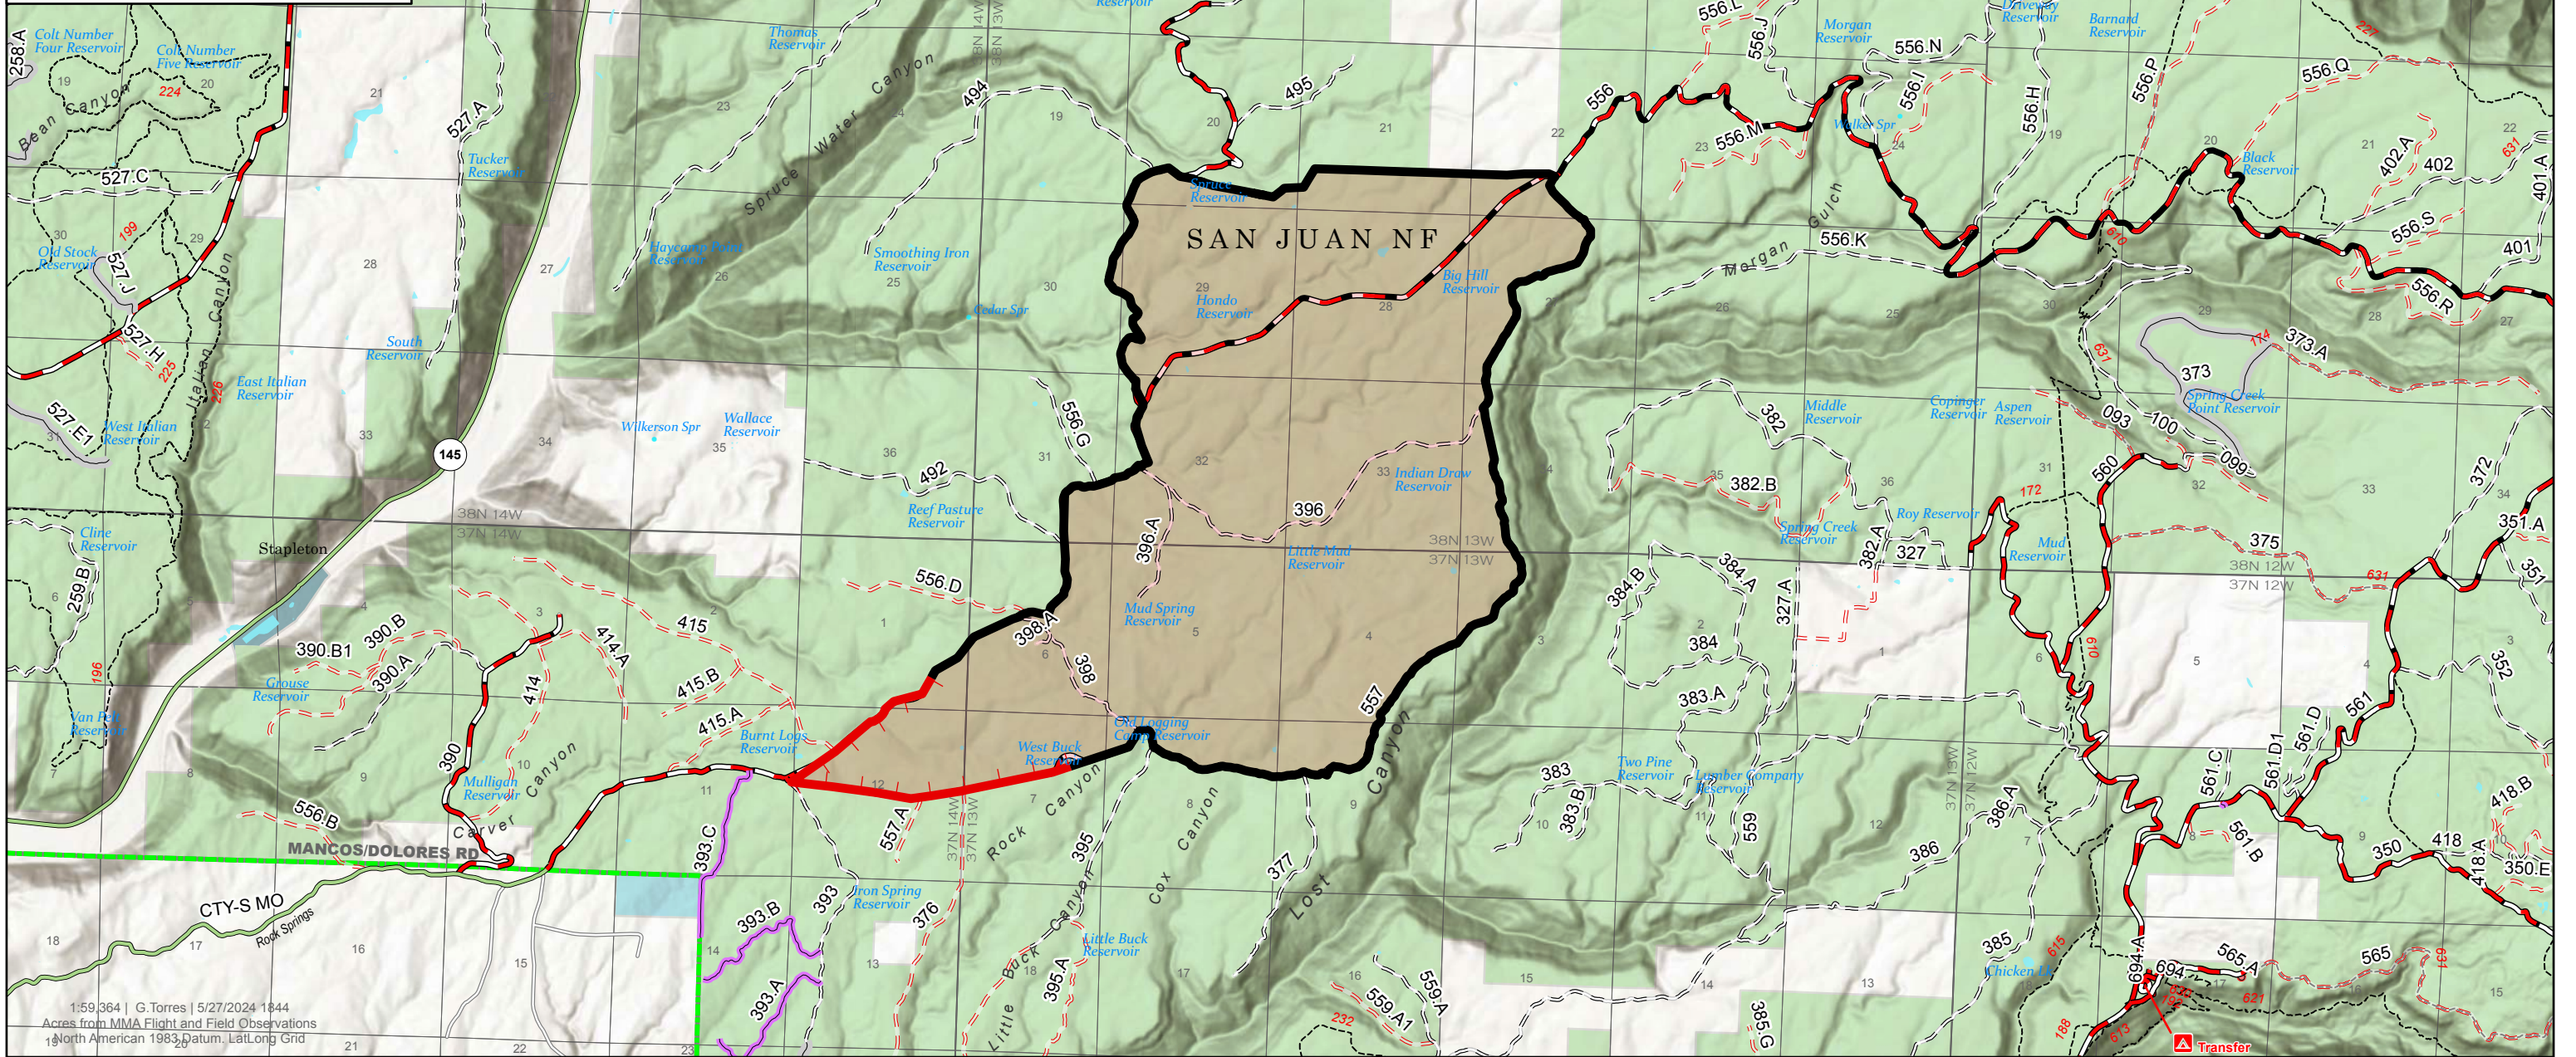

Public Information

Spruce Creek

CO-SJF-000178

5/28/2024

5,699 acres at 1445 hrs 5/23/2024

0 0.5 1

Miles

- Contained
- Uncontained
- Wildfire Daily Fire Perimeter
- Local Government
- State
- US Forest Service
- Private
- Closed
- High Clearance
- Passenger Car Suitable
- High Clearance - Admin
- Other Public Road
- DECOMMISSIONED/ CONVERTED (Not a road)

1:59,364 | G.Torres | 5/27/2024 1844
 Acres from MMA Flight and Field Observations
 19 North American 1983 Datum, Lat/Long Grid