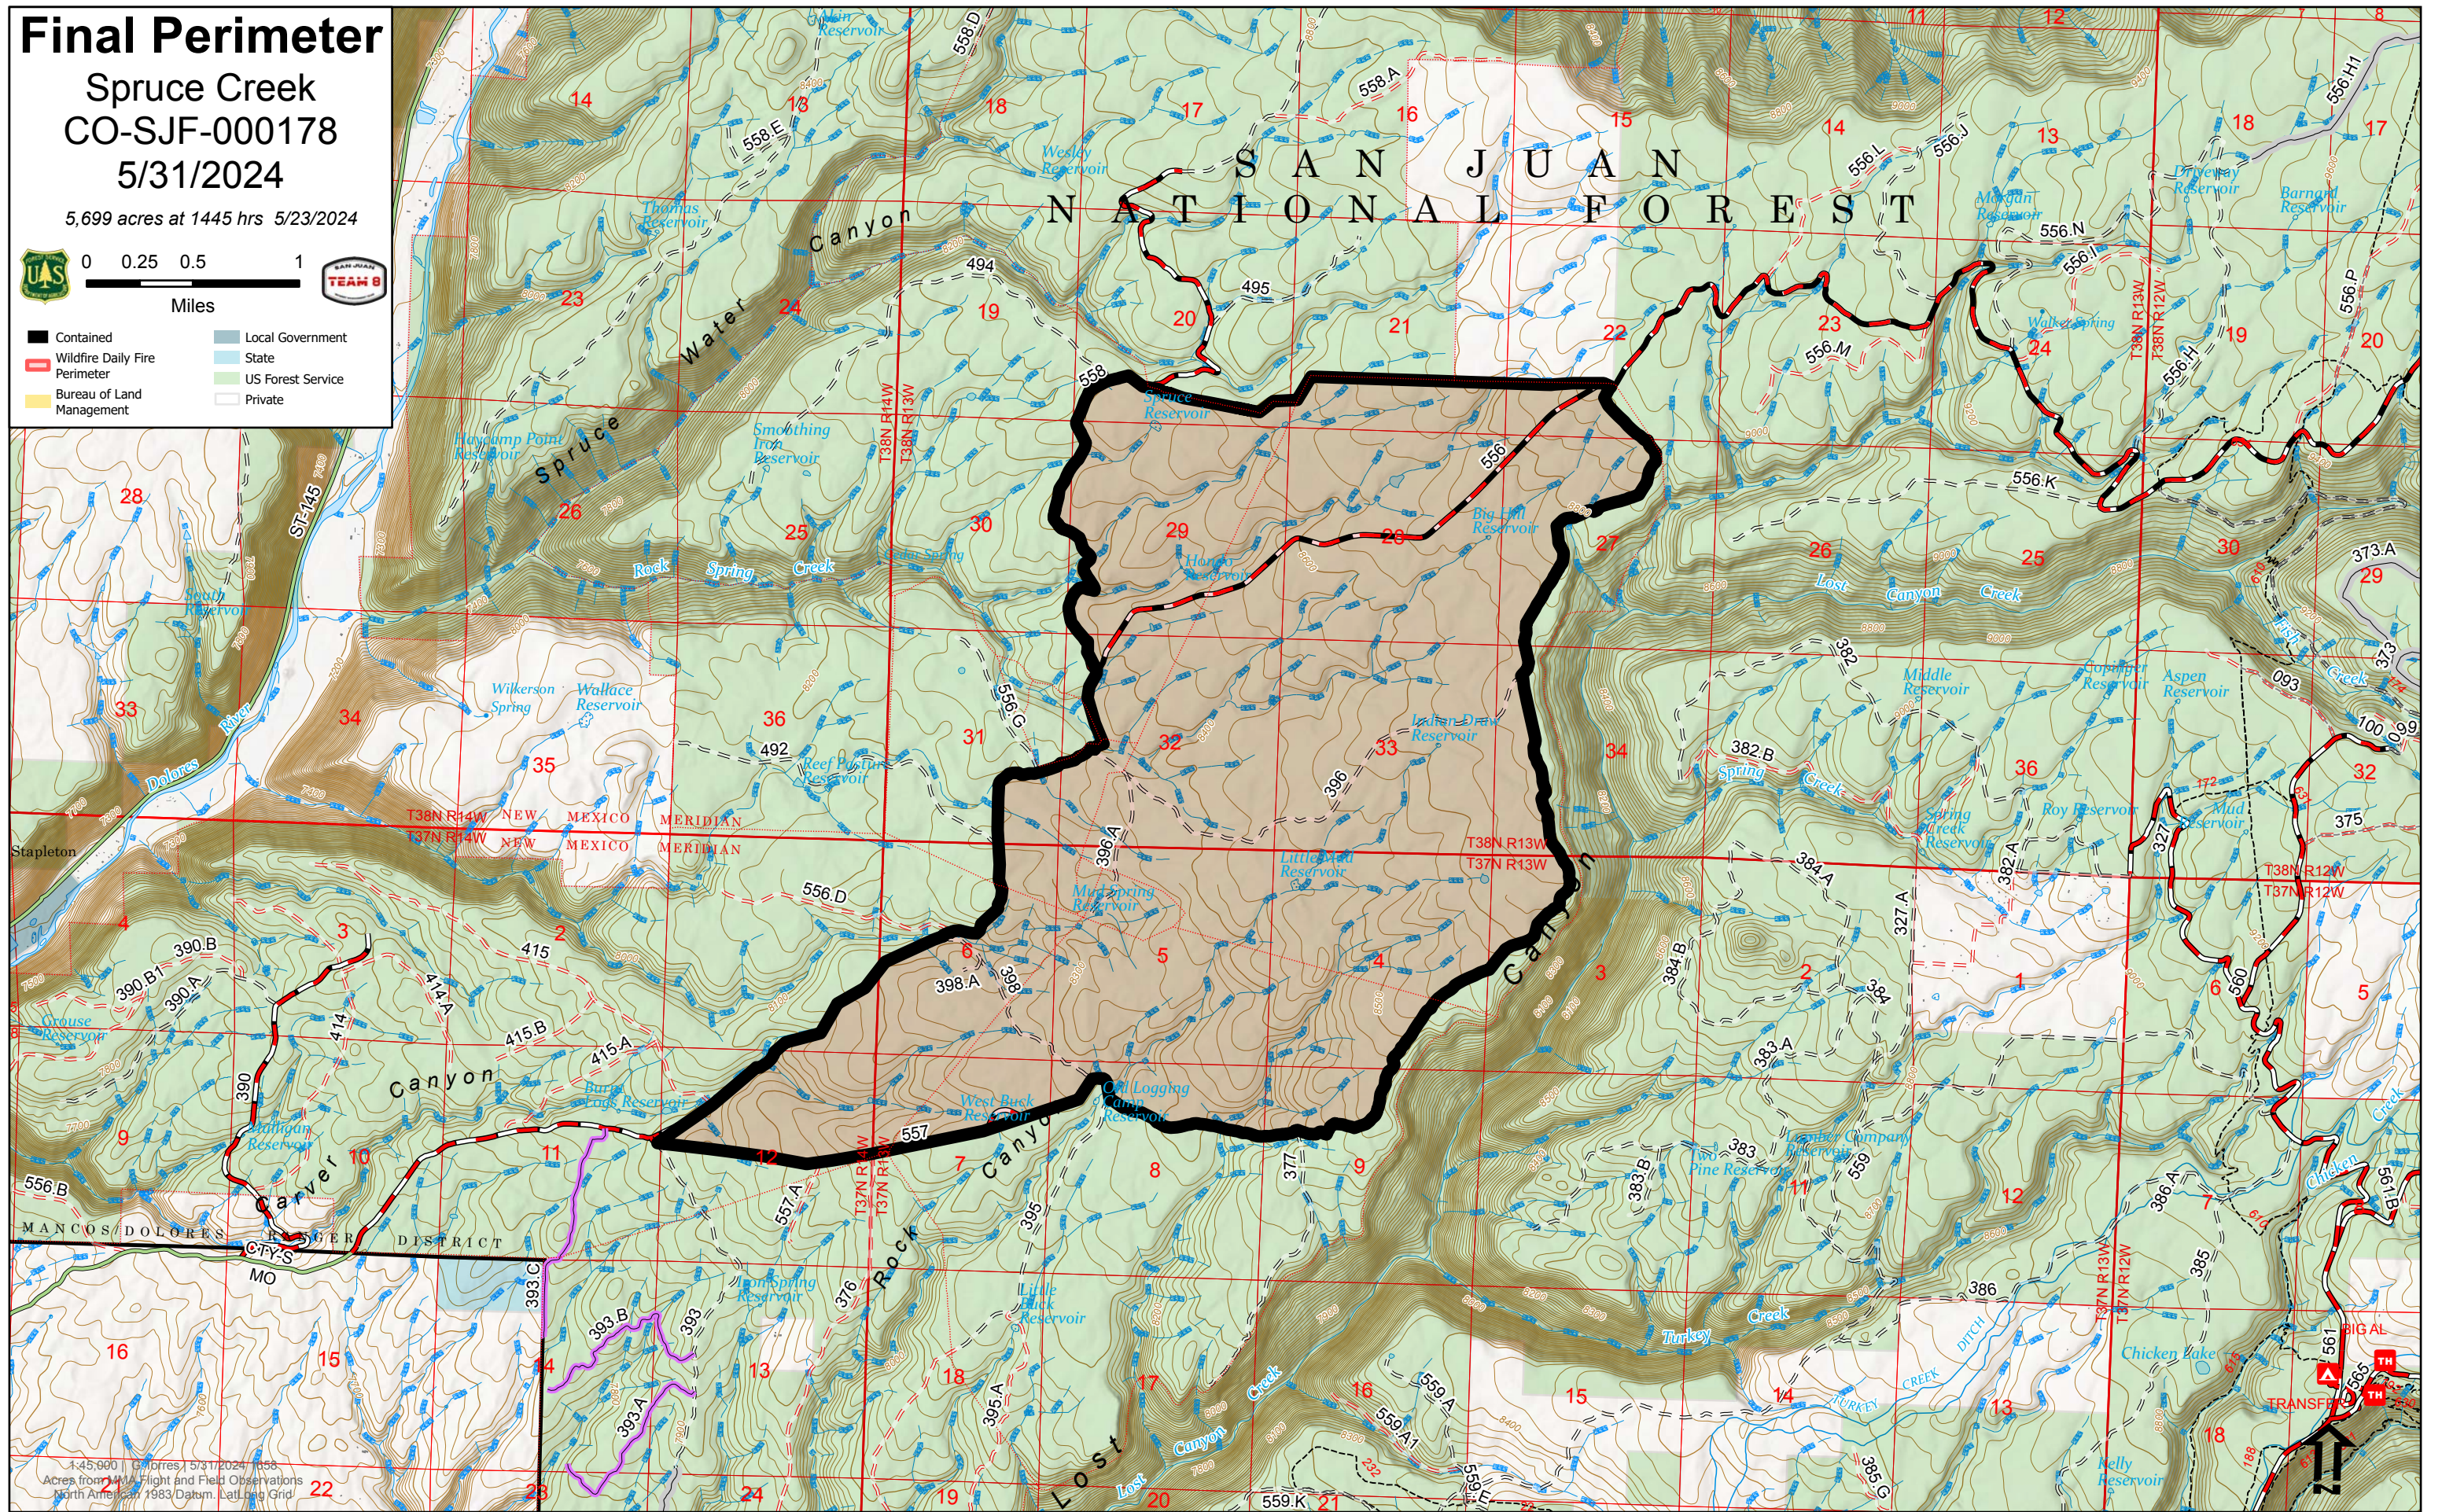

Final Perimeter

Spruce Creek
CO-SJF-000178

5/31/2024

5,699 acres at 1445 hrs 5/23/2024

- Contained
- Wildfire Daily Fire Perimeter
- Bureau of Land Management
- Local Government
- State
- US Forest Service
- Private

1:45,000 Colorres | 5/31/2024 | 1058
Acres from LMA Flight and Field Observations
North American 1983 Datum, Lat/Long Grid