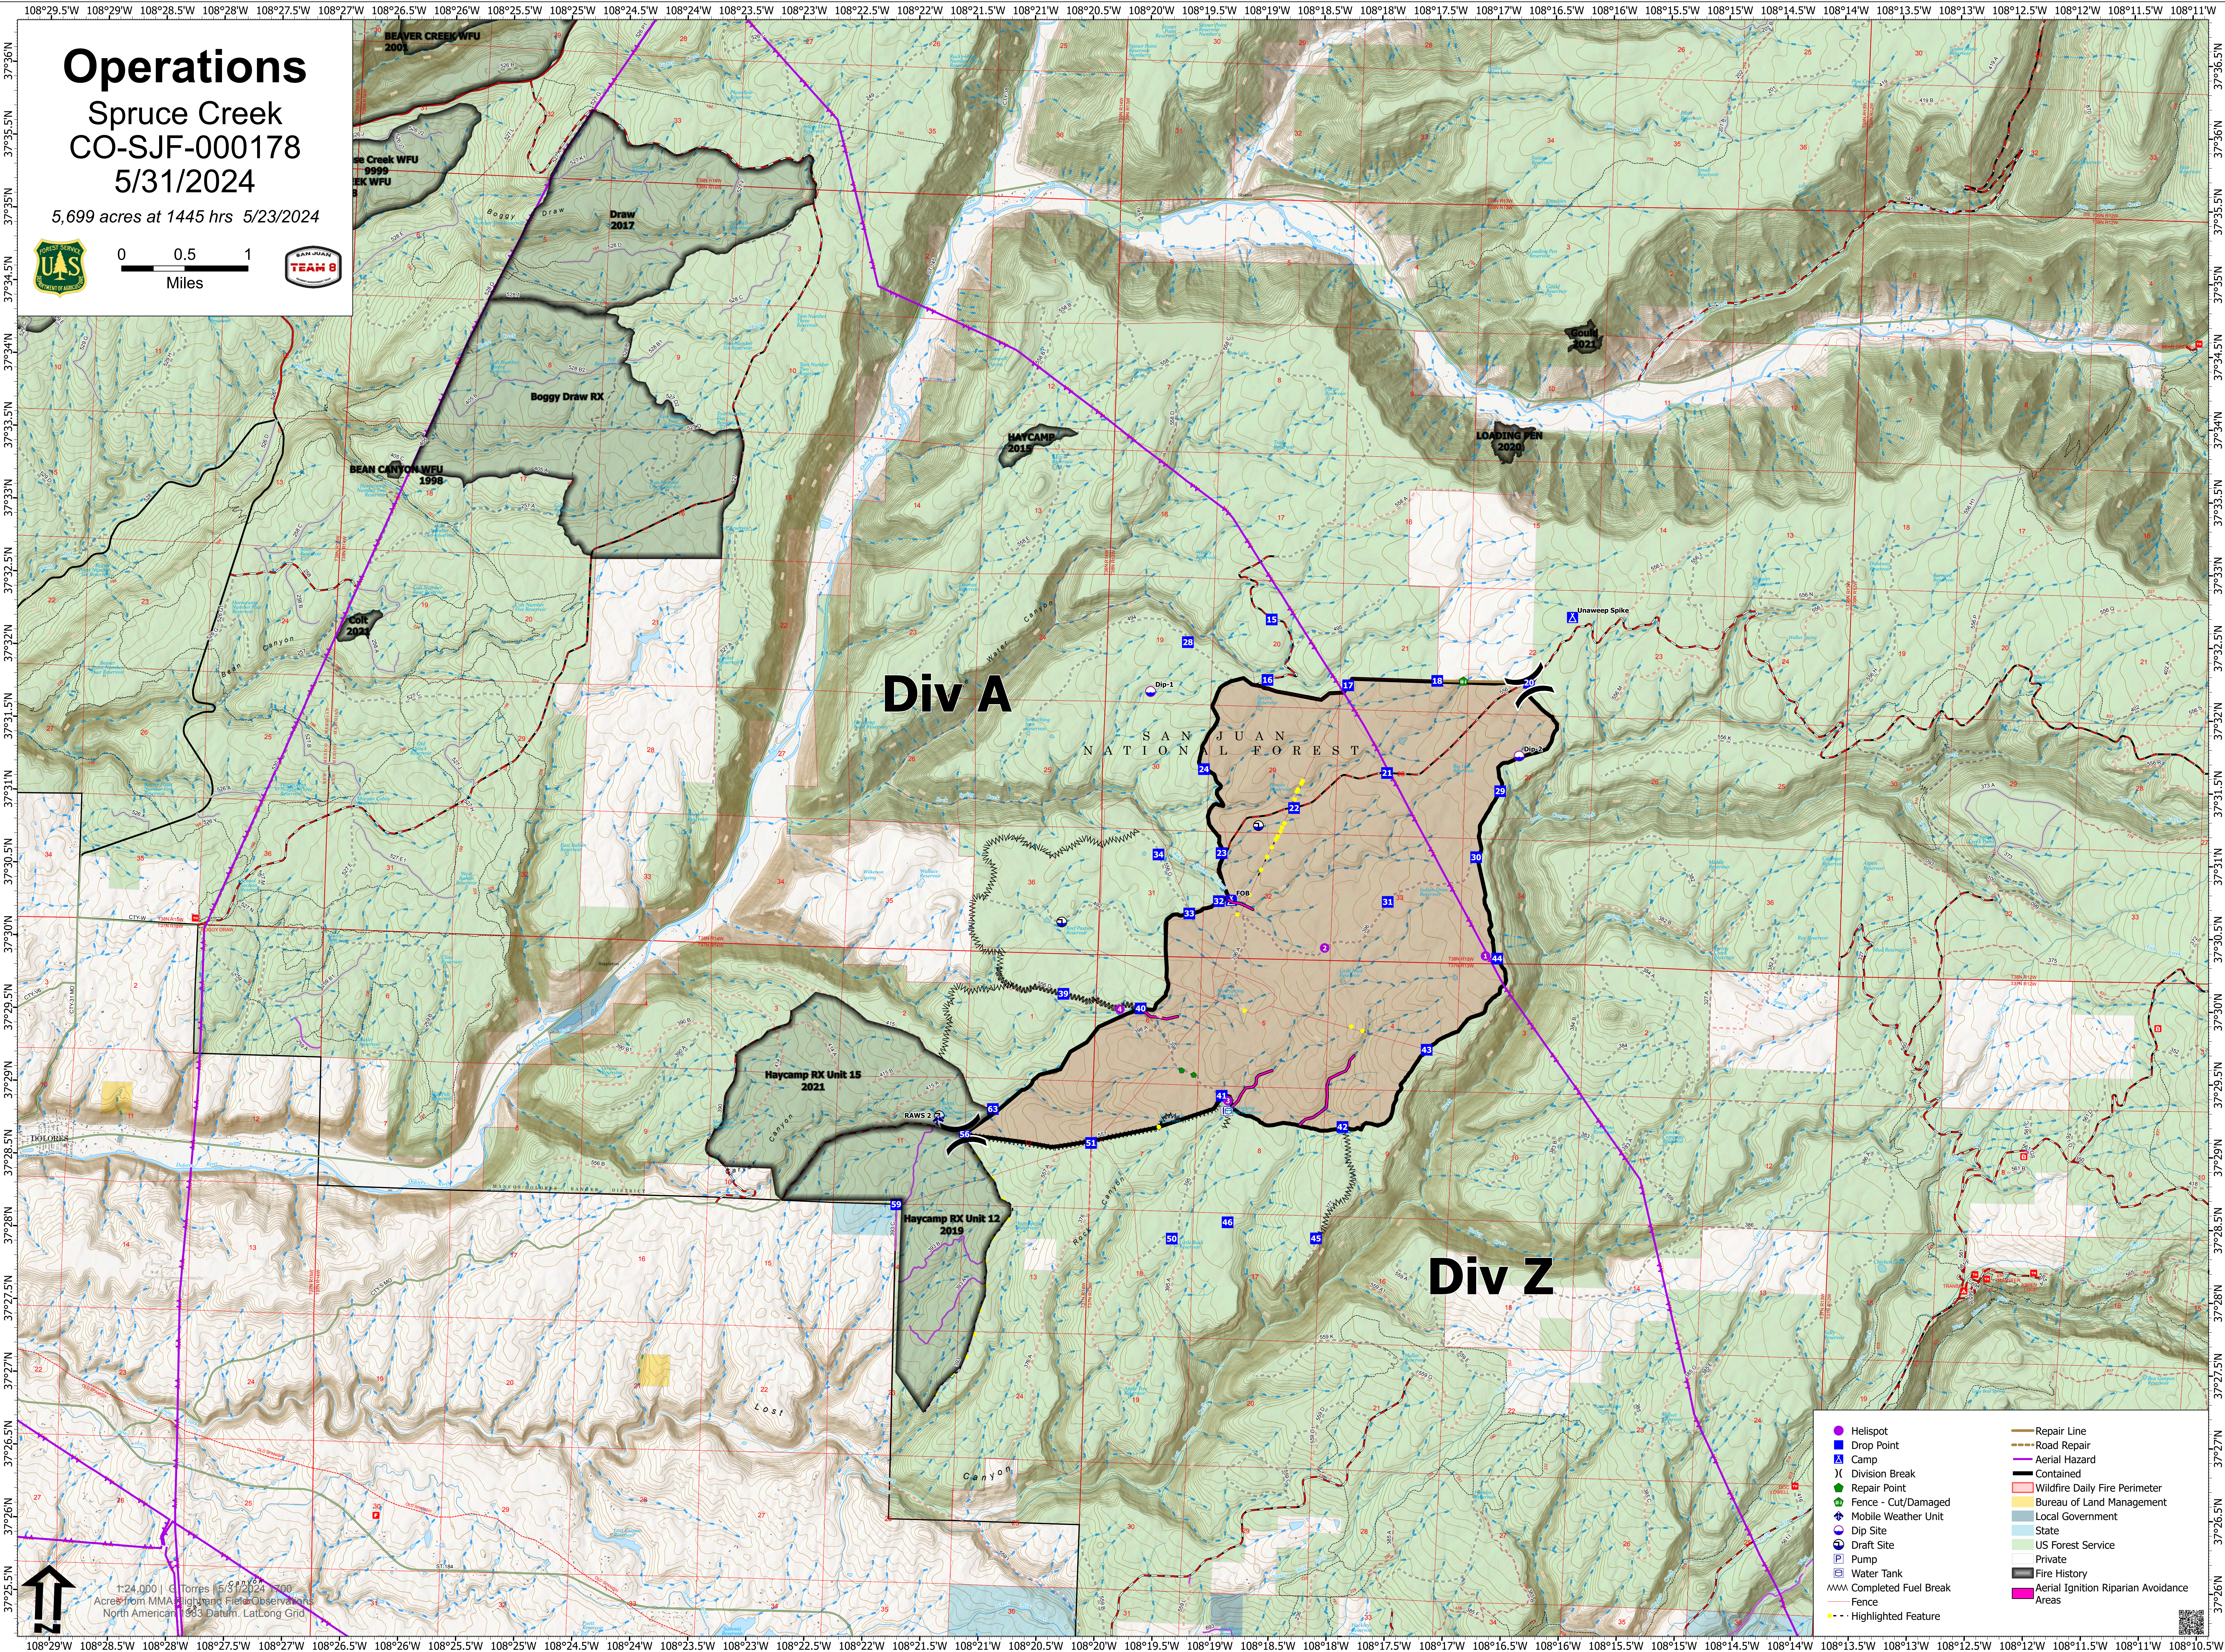

Operations

Spruce Creek
CO-SJF-000178

5/31/2024

5,699 acres at 1445 hrs 5/23/2024

Div A

Div Z

SAN JUAN NATIONAL FOREST

1:24,000 | G. Torres | 5/31/2024 1700
Acres from MMA High-Temp Field Observations
North American 1983 Datum, LatLong Grid