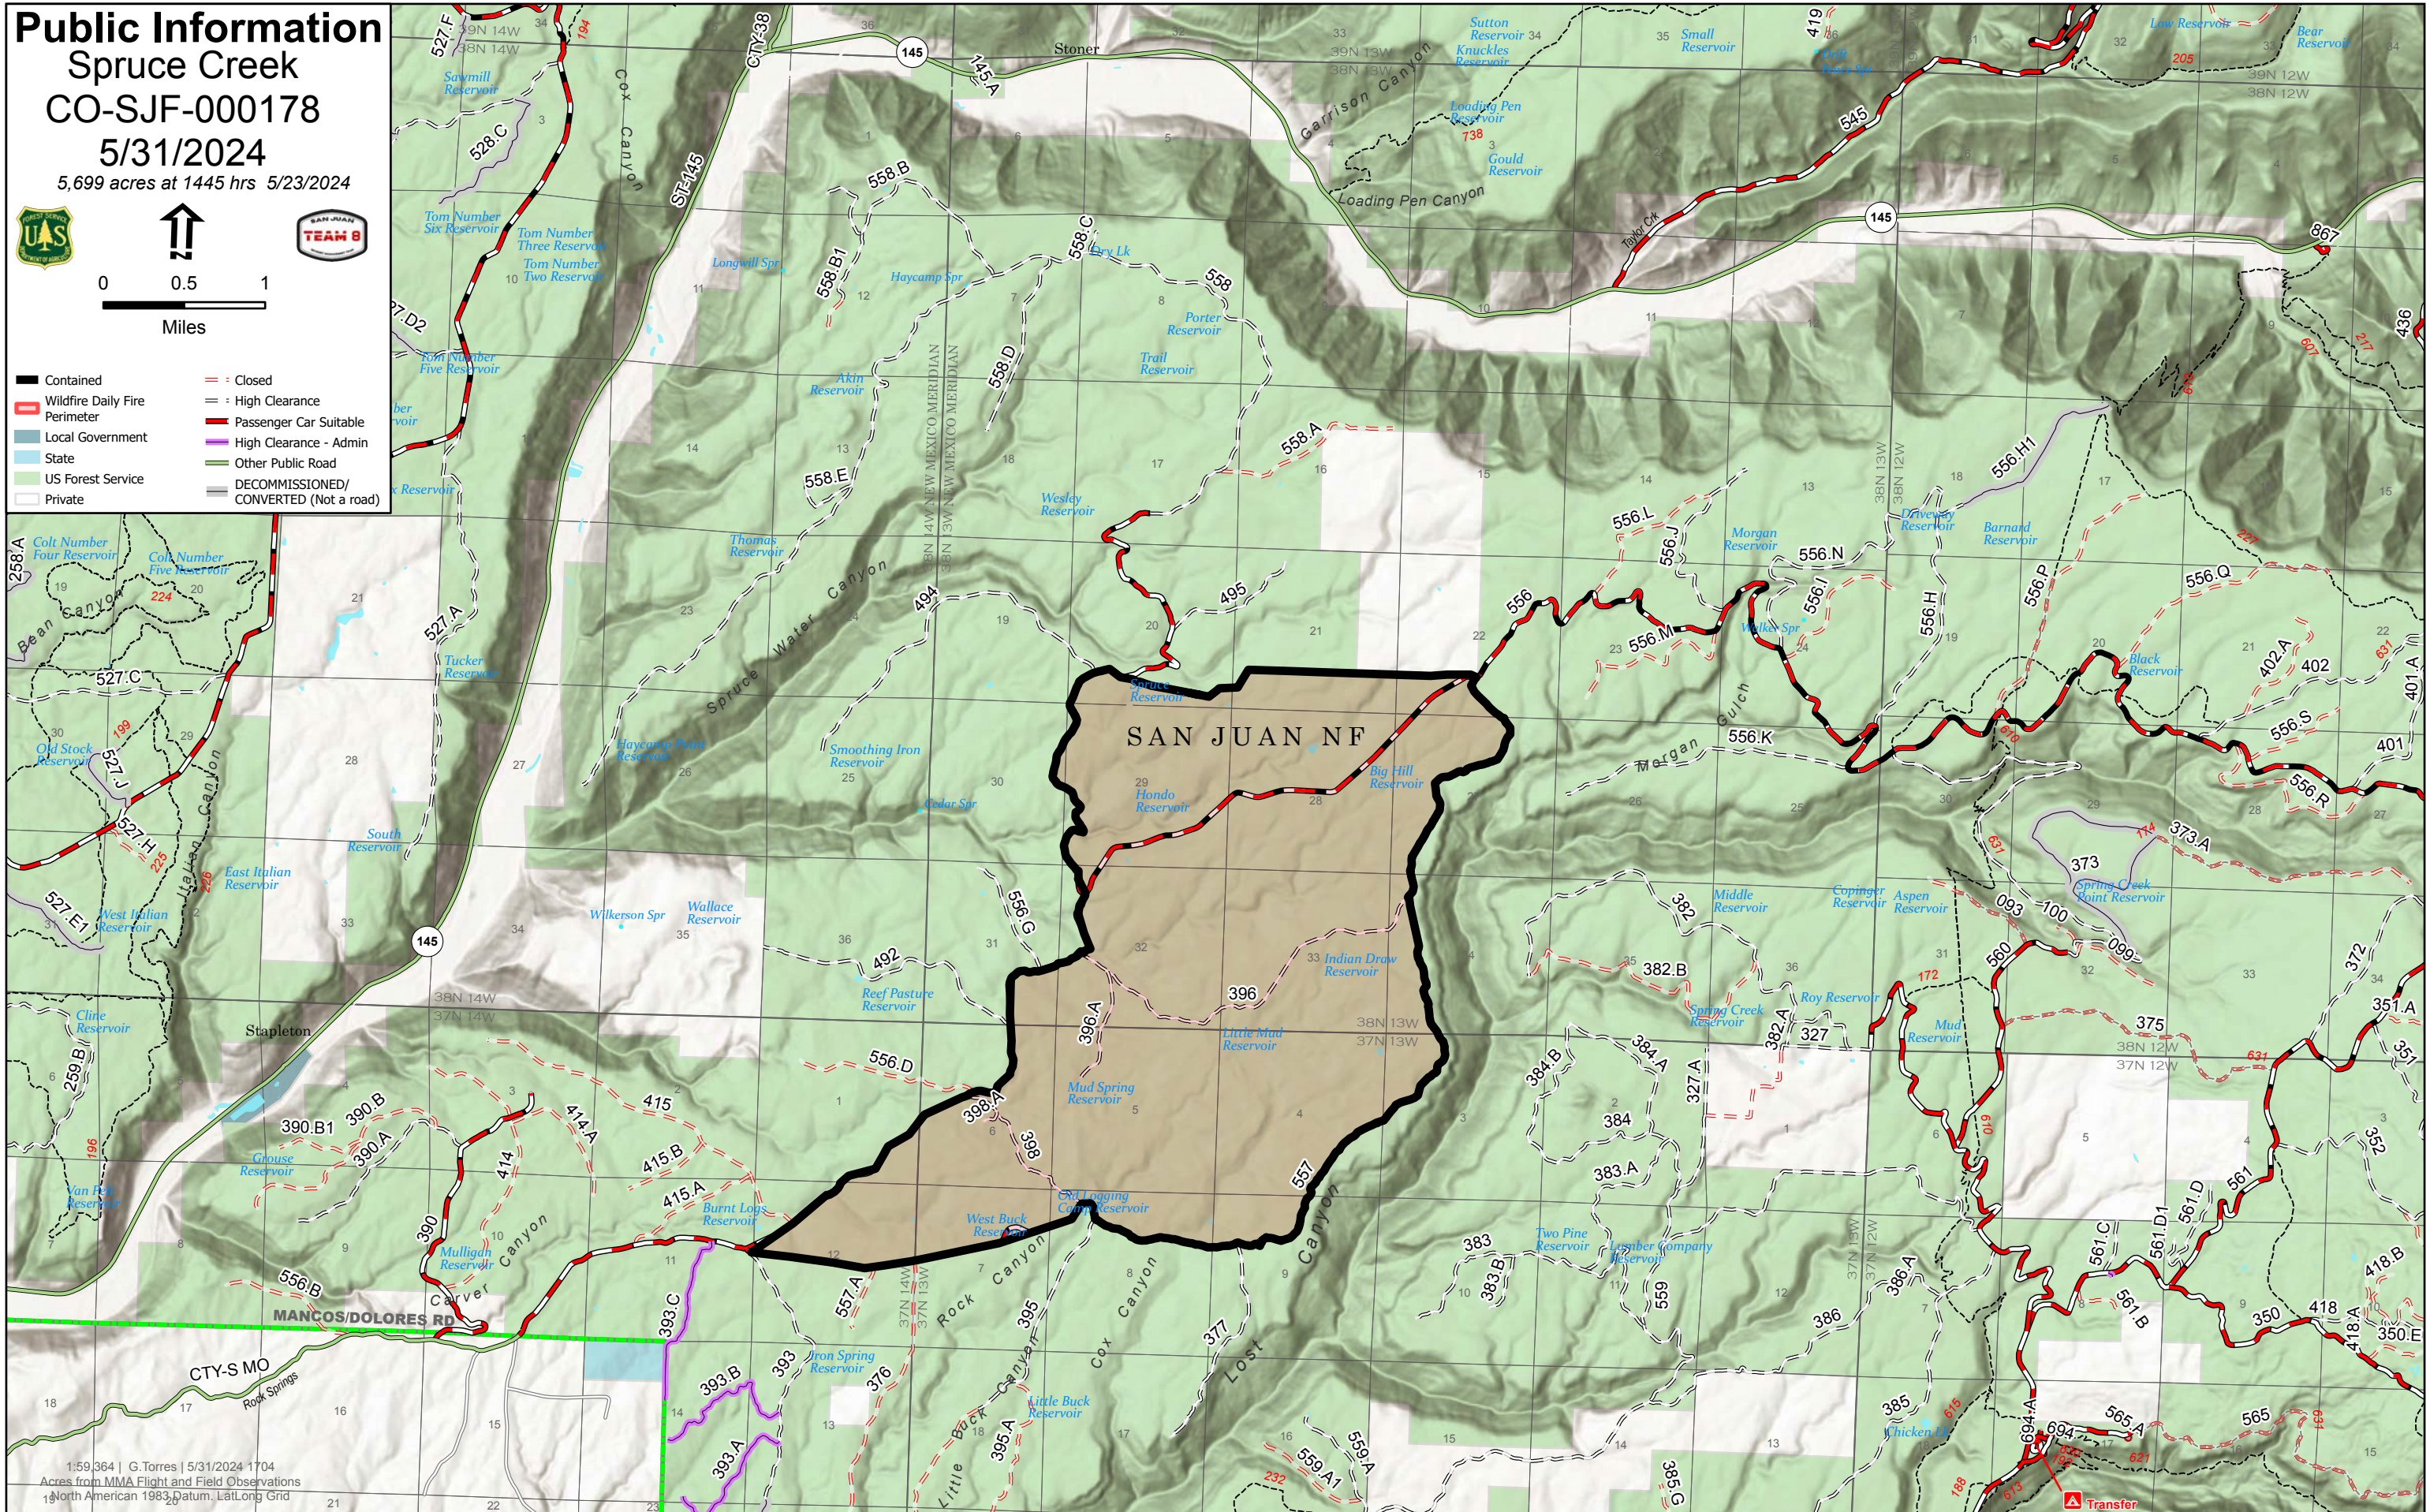

Public Information

Spruce Creek

CO-SJF-000178

5/31/2024

5,699 acres at 1445 hrs 5/23/2024

- Contained
- Wildfire Daily Fire Perimeter
- Local Government
- State
- US Forest Service
- Private
- Closed
- High Clearance
- Passenger Car Suitable
- High Clearance - Admin
- Other Public Road
- DECOMMISSIONED/ CONVERTED (Not a road)

1:59,364 | G.Torres | 5/31/2024 1704
 Acres from MMA Flight and Field Observations
 19 North American 1983 Datum, Lat/Long Grid