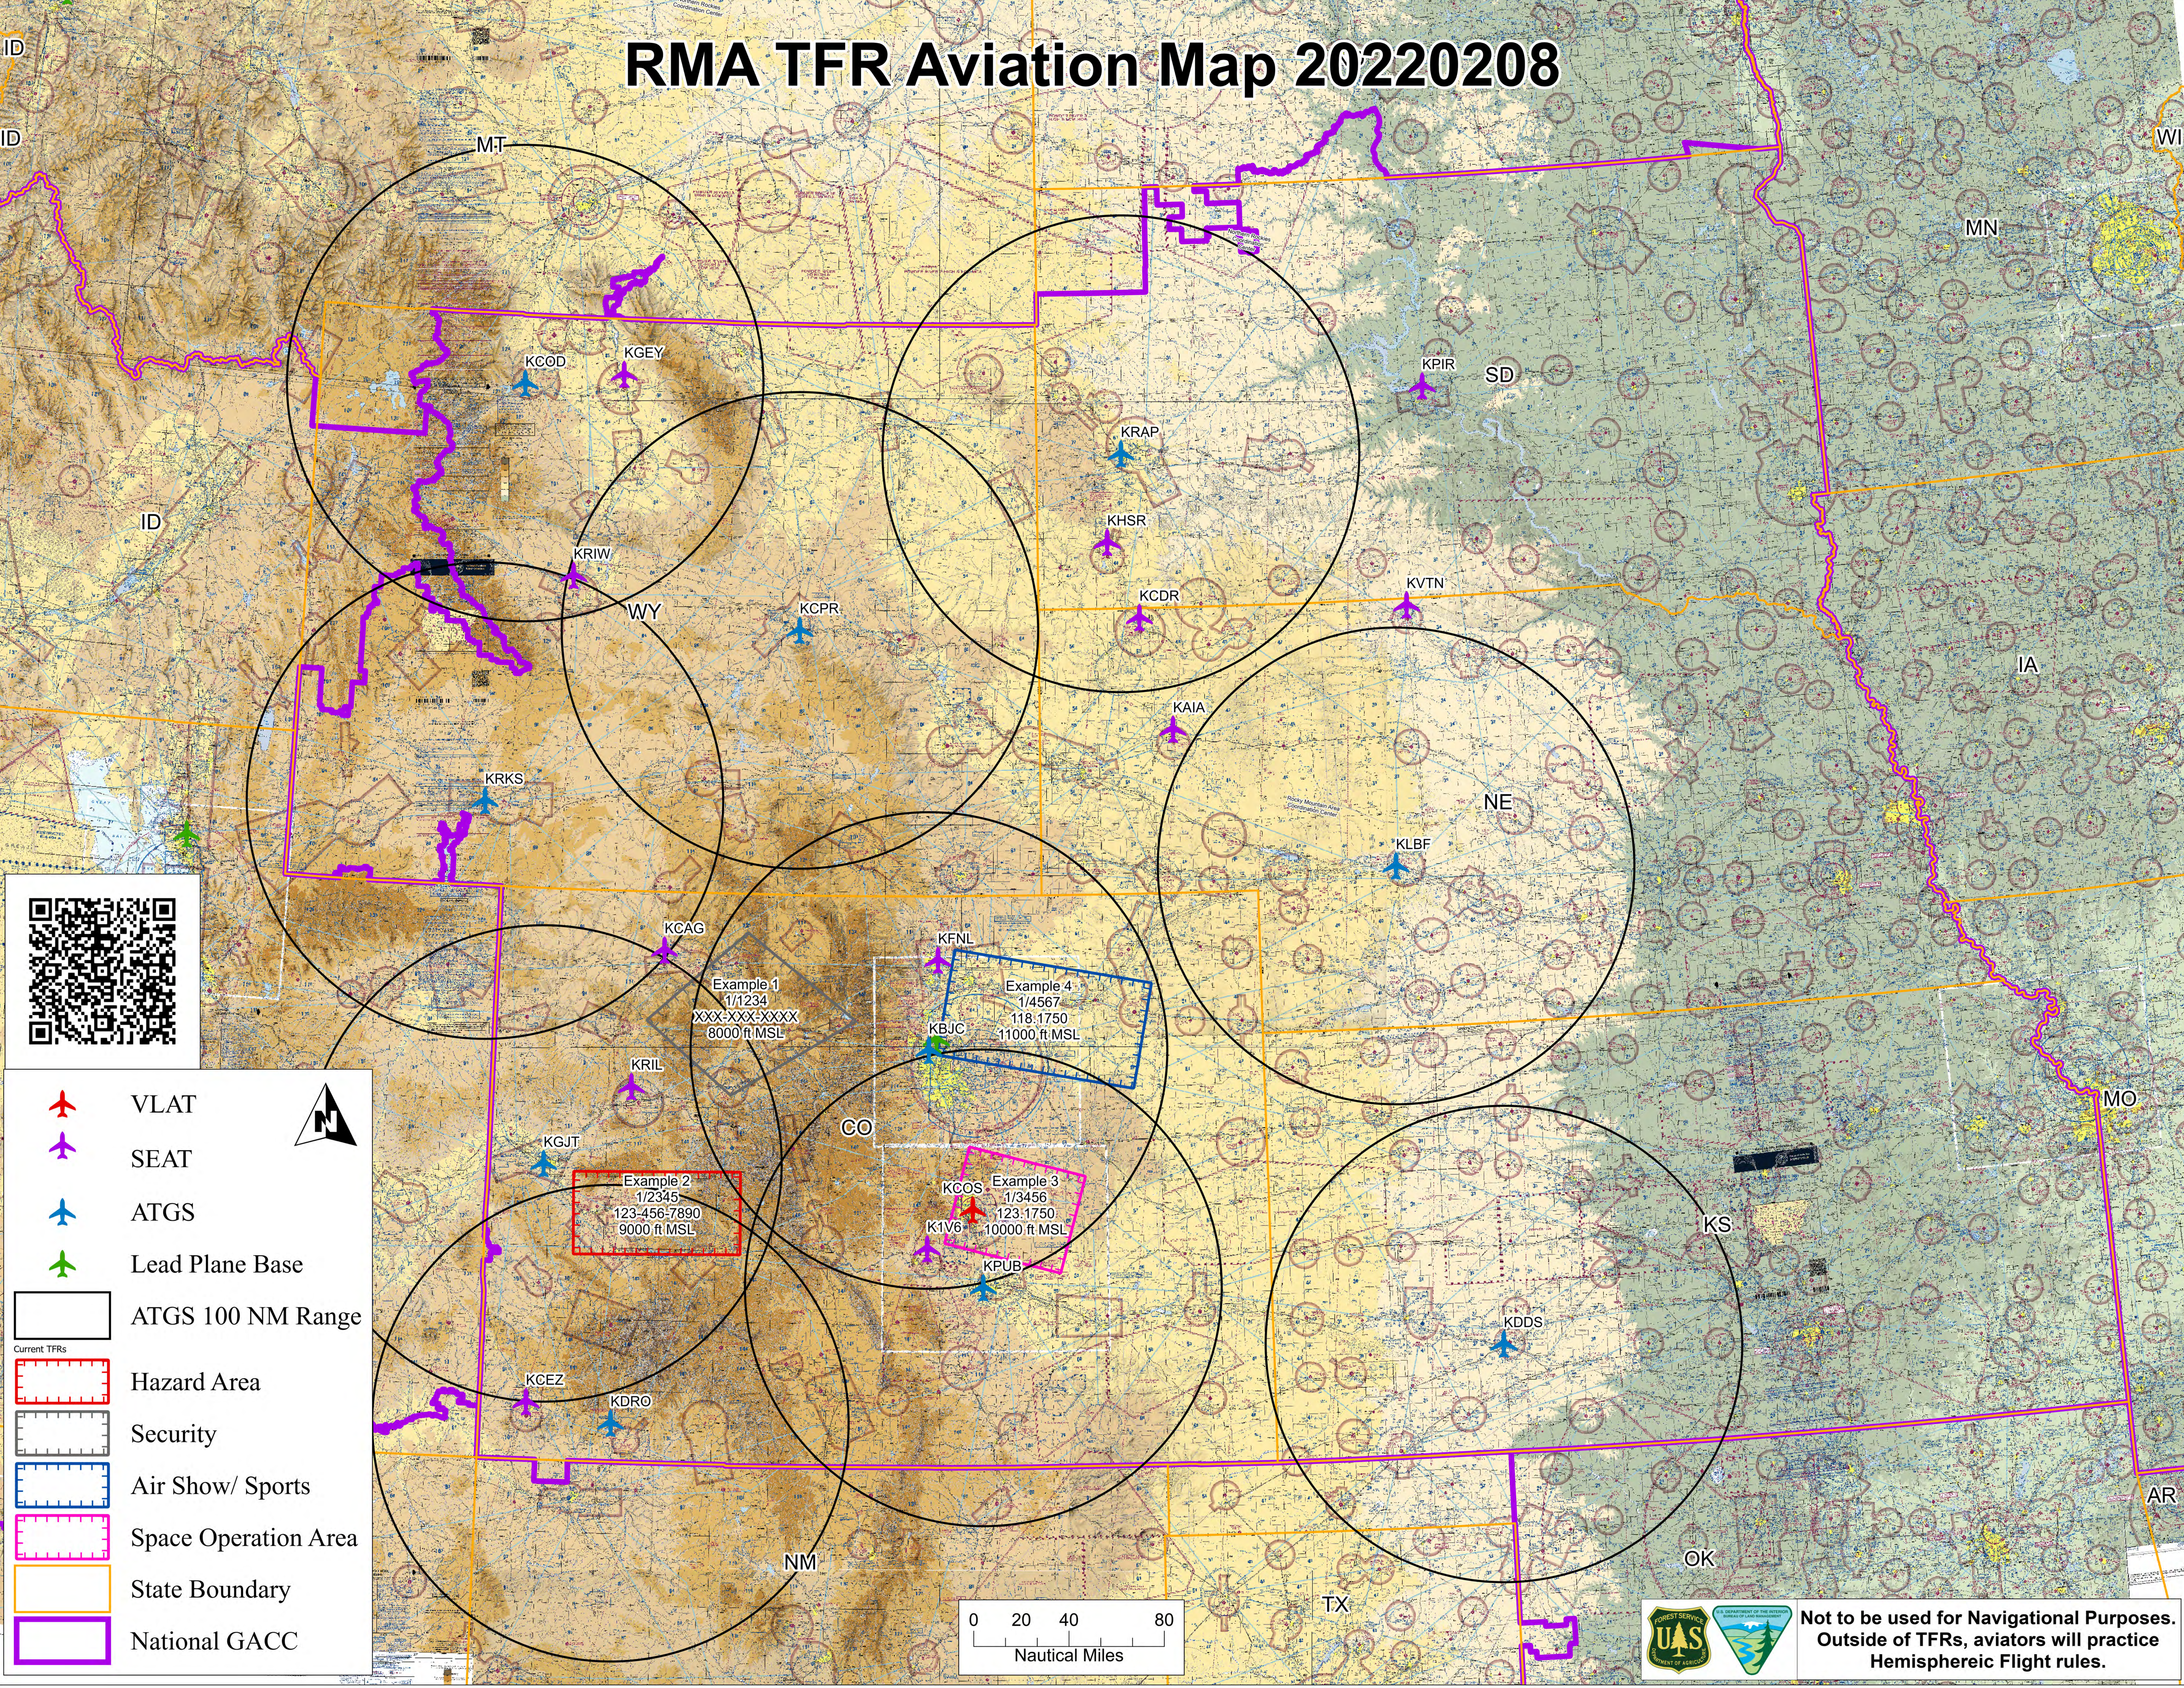

# RMA TFR Aviation Map 20220208

**Legend**

- VLAT
- SEAT
- ATGS
- Lead Plane Base
- ATGS 100 NM Range
- Current TFRs
- Hazard Area
- Security
- Air Show/ Sports
- Space Operation Area
- State Boundary
- National GACC

Example 1  
1/1234  
XXX-XXX-XXXX  
8000 ft MSL

Example 2  
1/2345  
123-456-7890  
9000 ft MSL

Example 4  
1/4567  
118.1750  
11000 ft MSL

Example 3  
1/3456  
123.1750  
10000 ft MSL