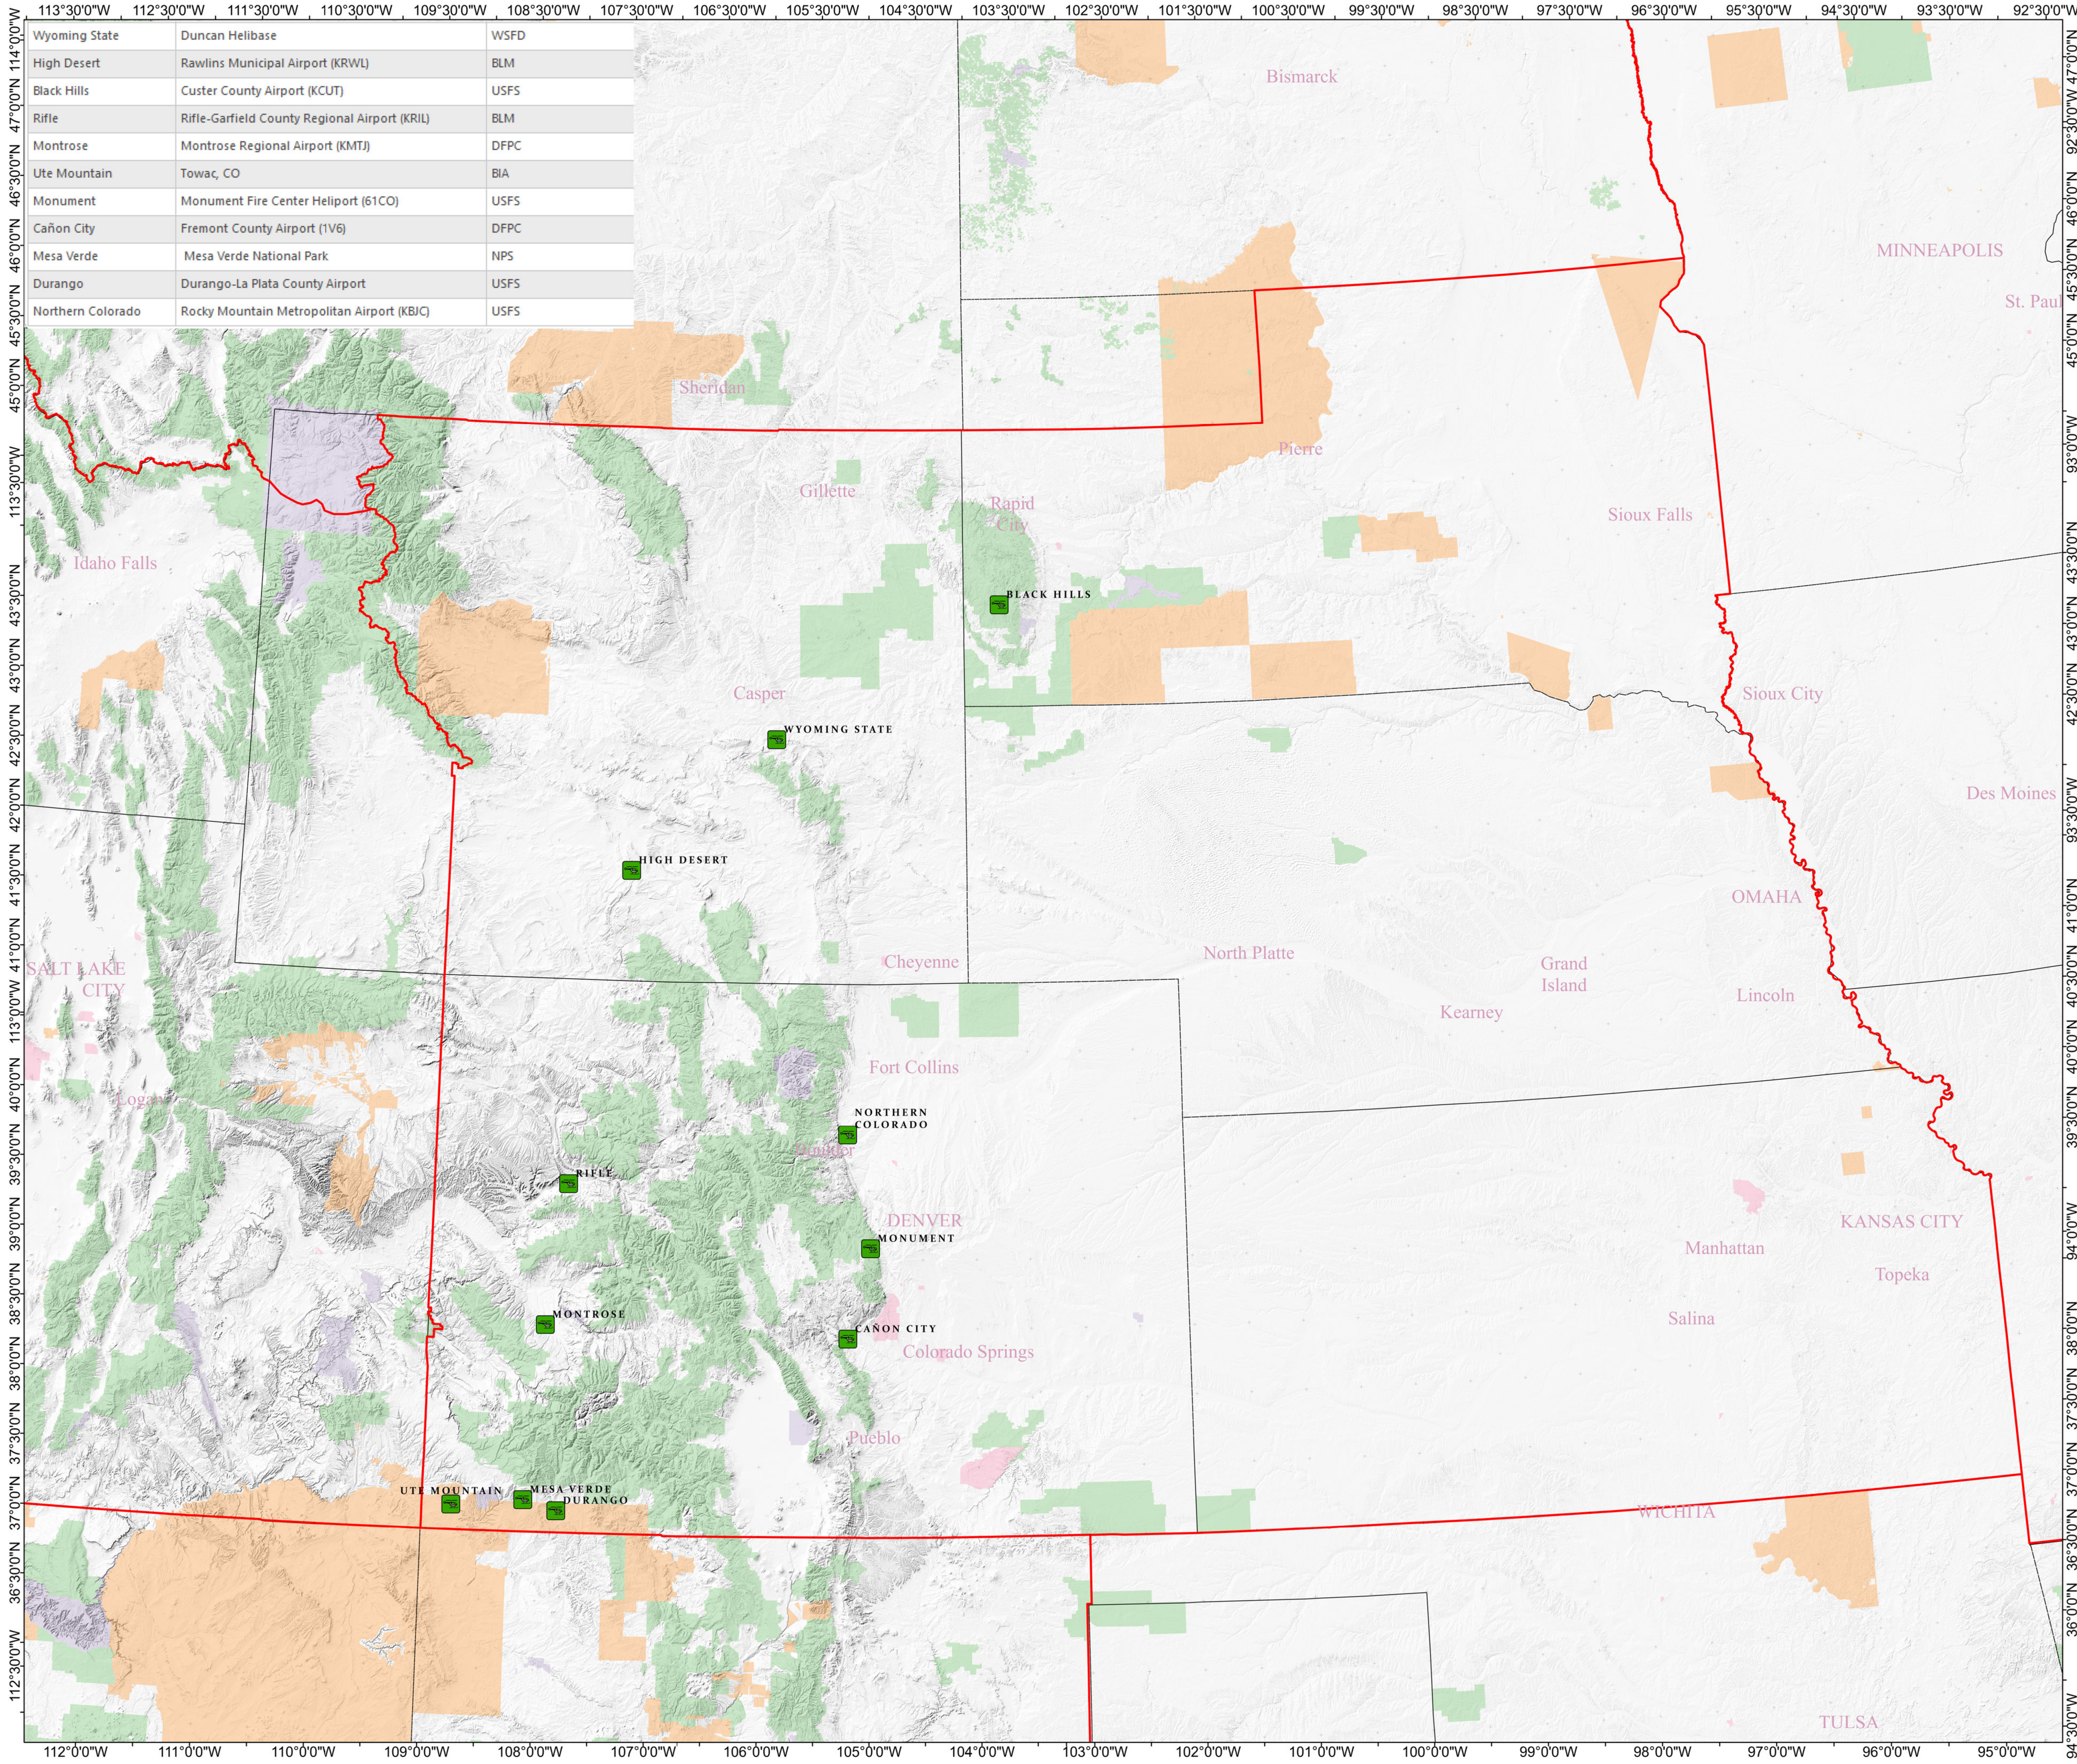

RMACC Helitack Programs

■ RMACC Helitack Programs
▬ Forest Service Regional Boundaries

GCS: NAD 83
 PCS: UTM Zone 13N

For Official Use Only:
 FOIA Release Exempt,
 Data to be protected as
 Controlled/Unclassified (CUI)

No warranty is made as to
 the accuracy, reliability, or completeness of these data for
 individual or aggregate use with other data. The User assumes
 the entire risk associated with its use of these data and bears all
 responsibility in determining whether these data are fit for the
 User's intended purpose.

4/16/2024, swempen
 Data Source: USFS, BLM