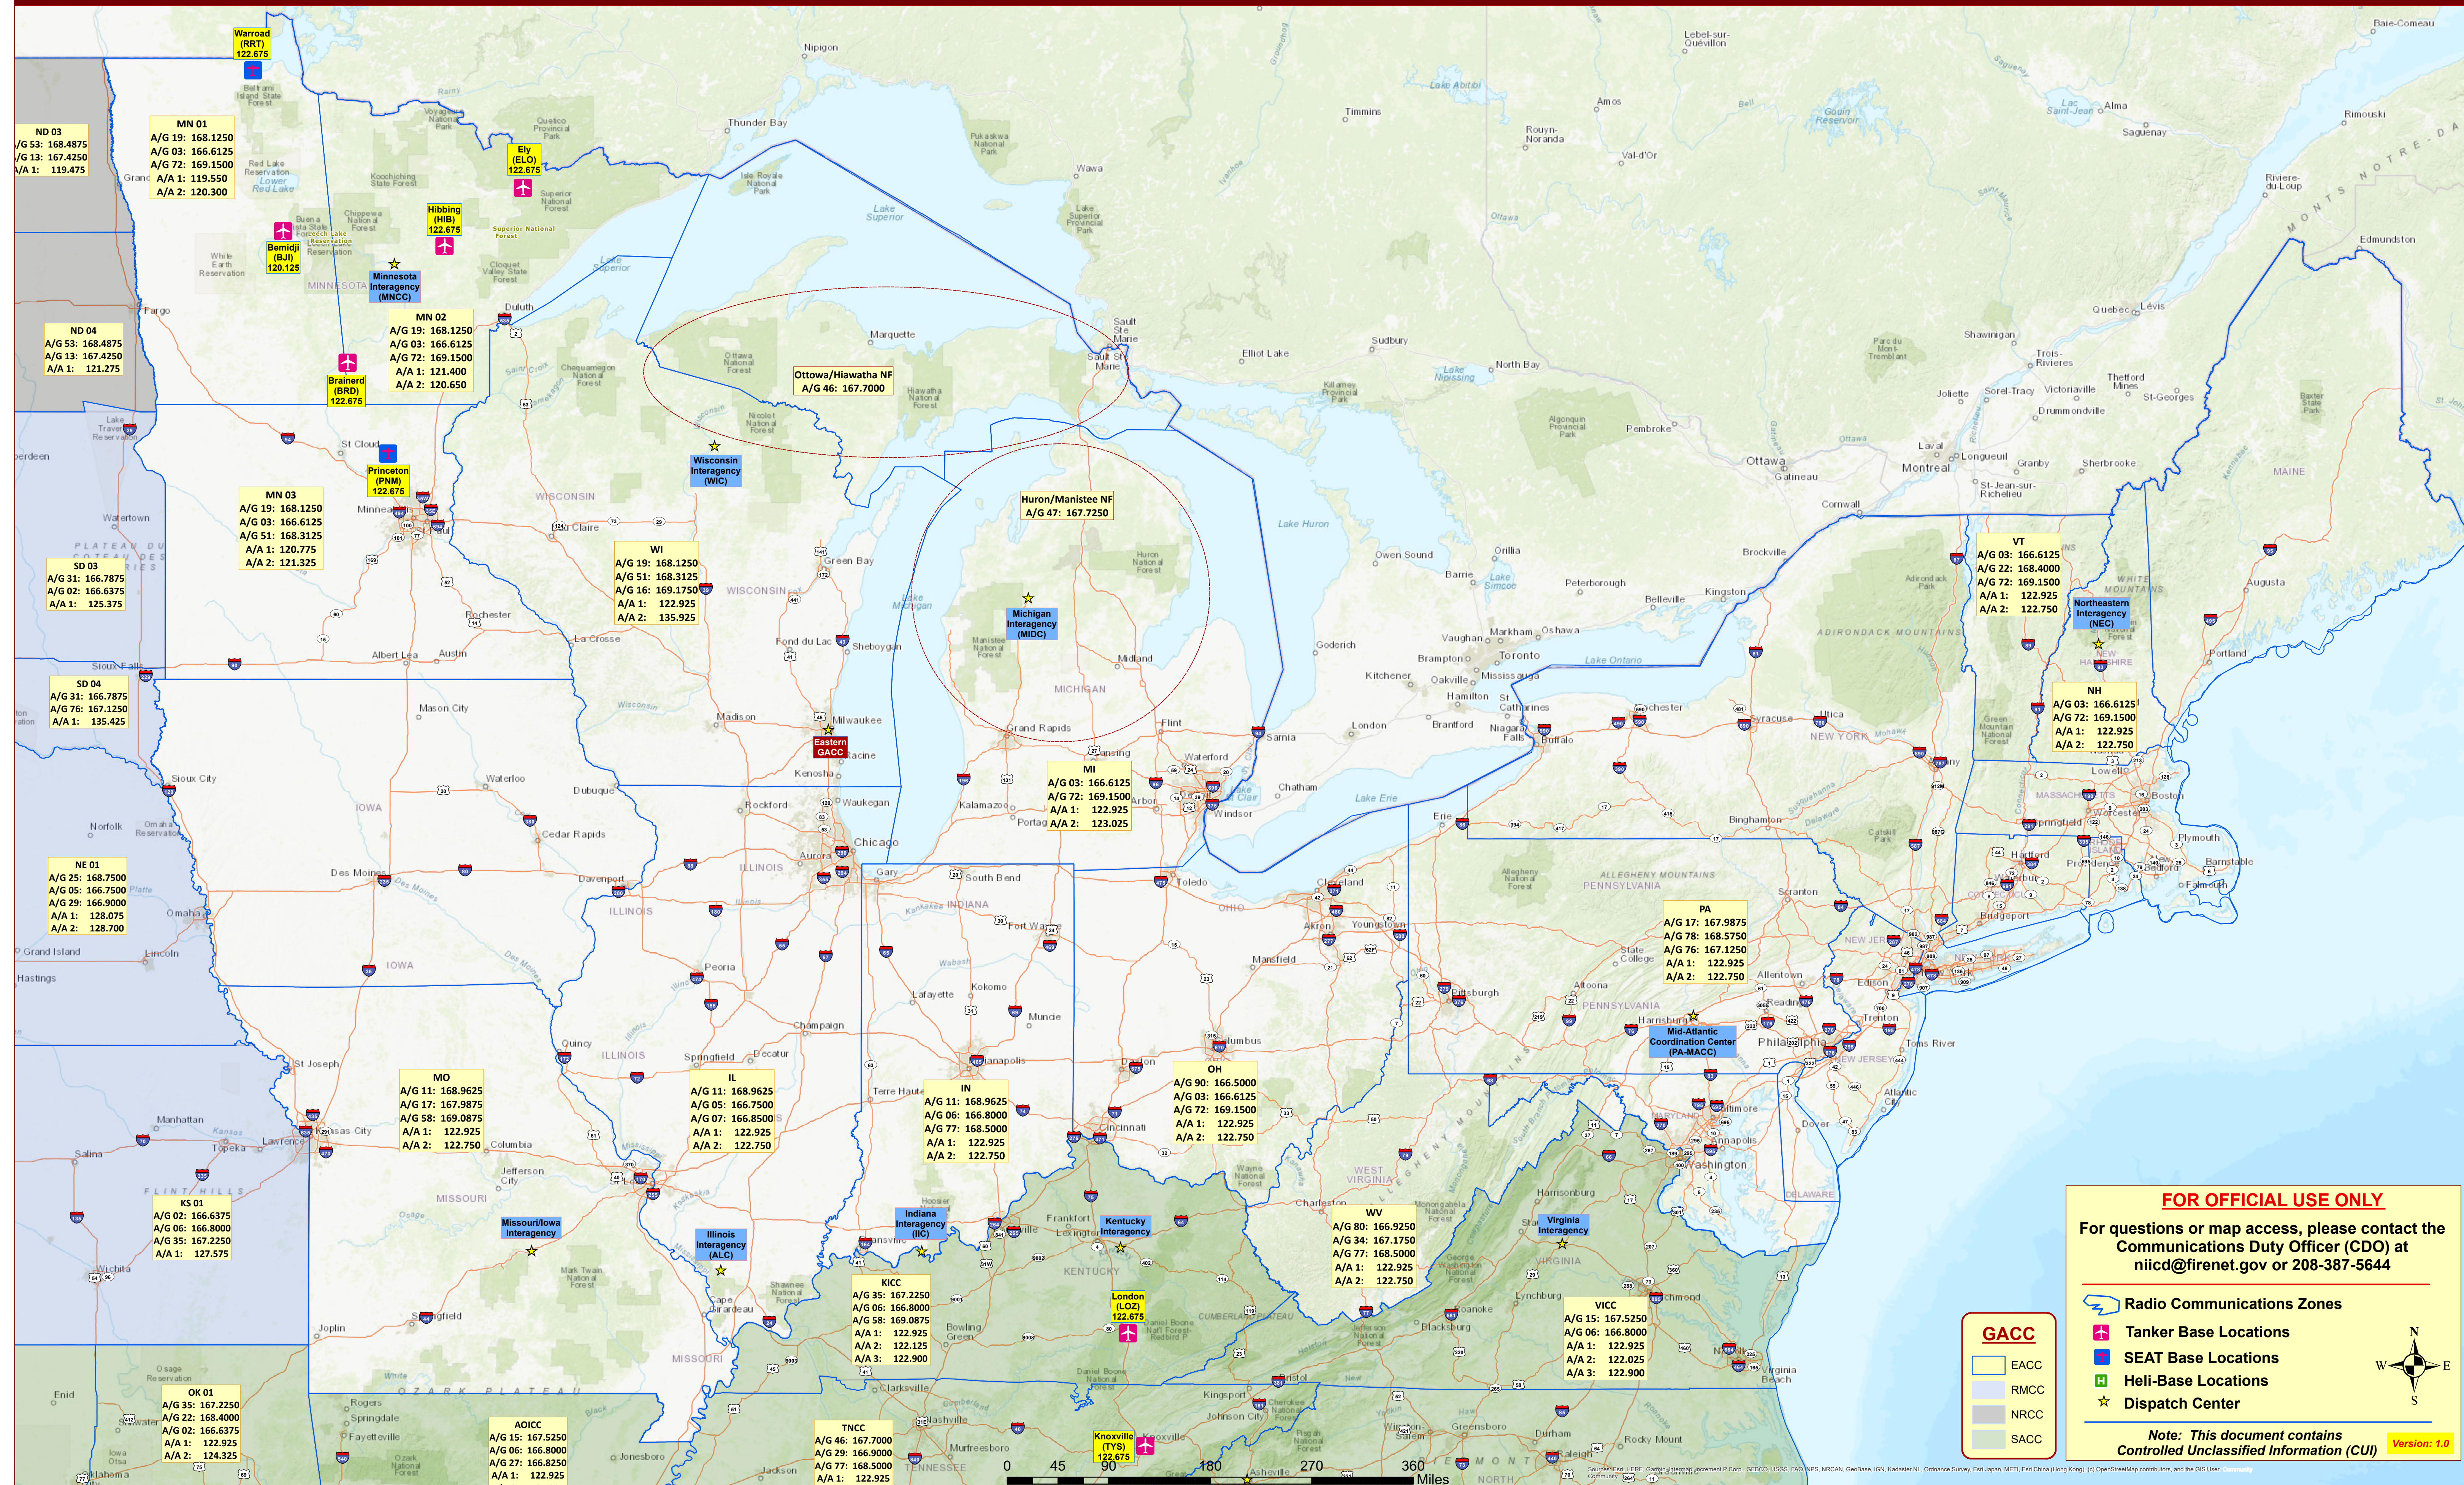

EASTERN AREA COORDINATION CENTER INITIAL ATTACK ZONES 2023 COMBINED AIR-TO-GROUND (FM) & AIR-TO-AIR (AM) IA RADIO FREQUENCIES

FOR OFFICIAL USE ONLY

For questions or map access, please contact the Communications Duty Officer (CDO) at nicd@firenet.gov or 208-387-5644

Radio Communications Zones

- EACC
- RMCC
- NRCC
- SACC

GACC

- Tanker Base Locations
- SEAT Base Locations
- Hell-Base Locations
- Dispatch Center

Note: This document contains Controlled Unclassified Information (CUI)