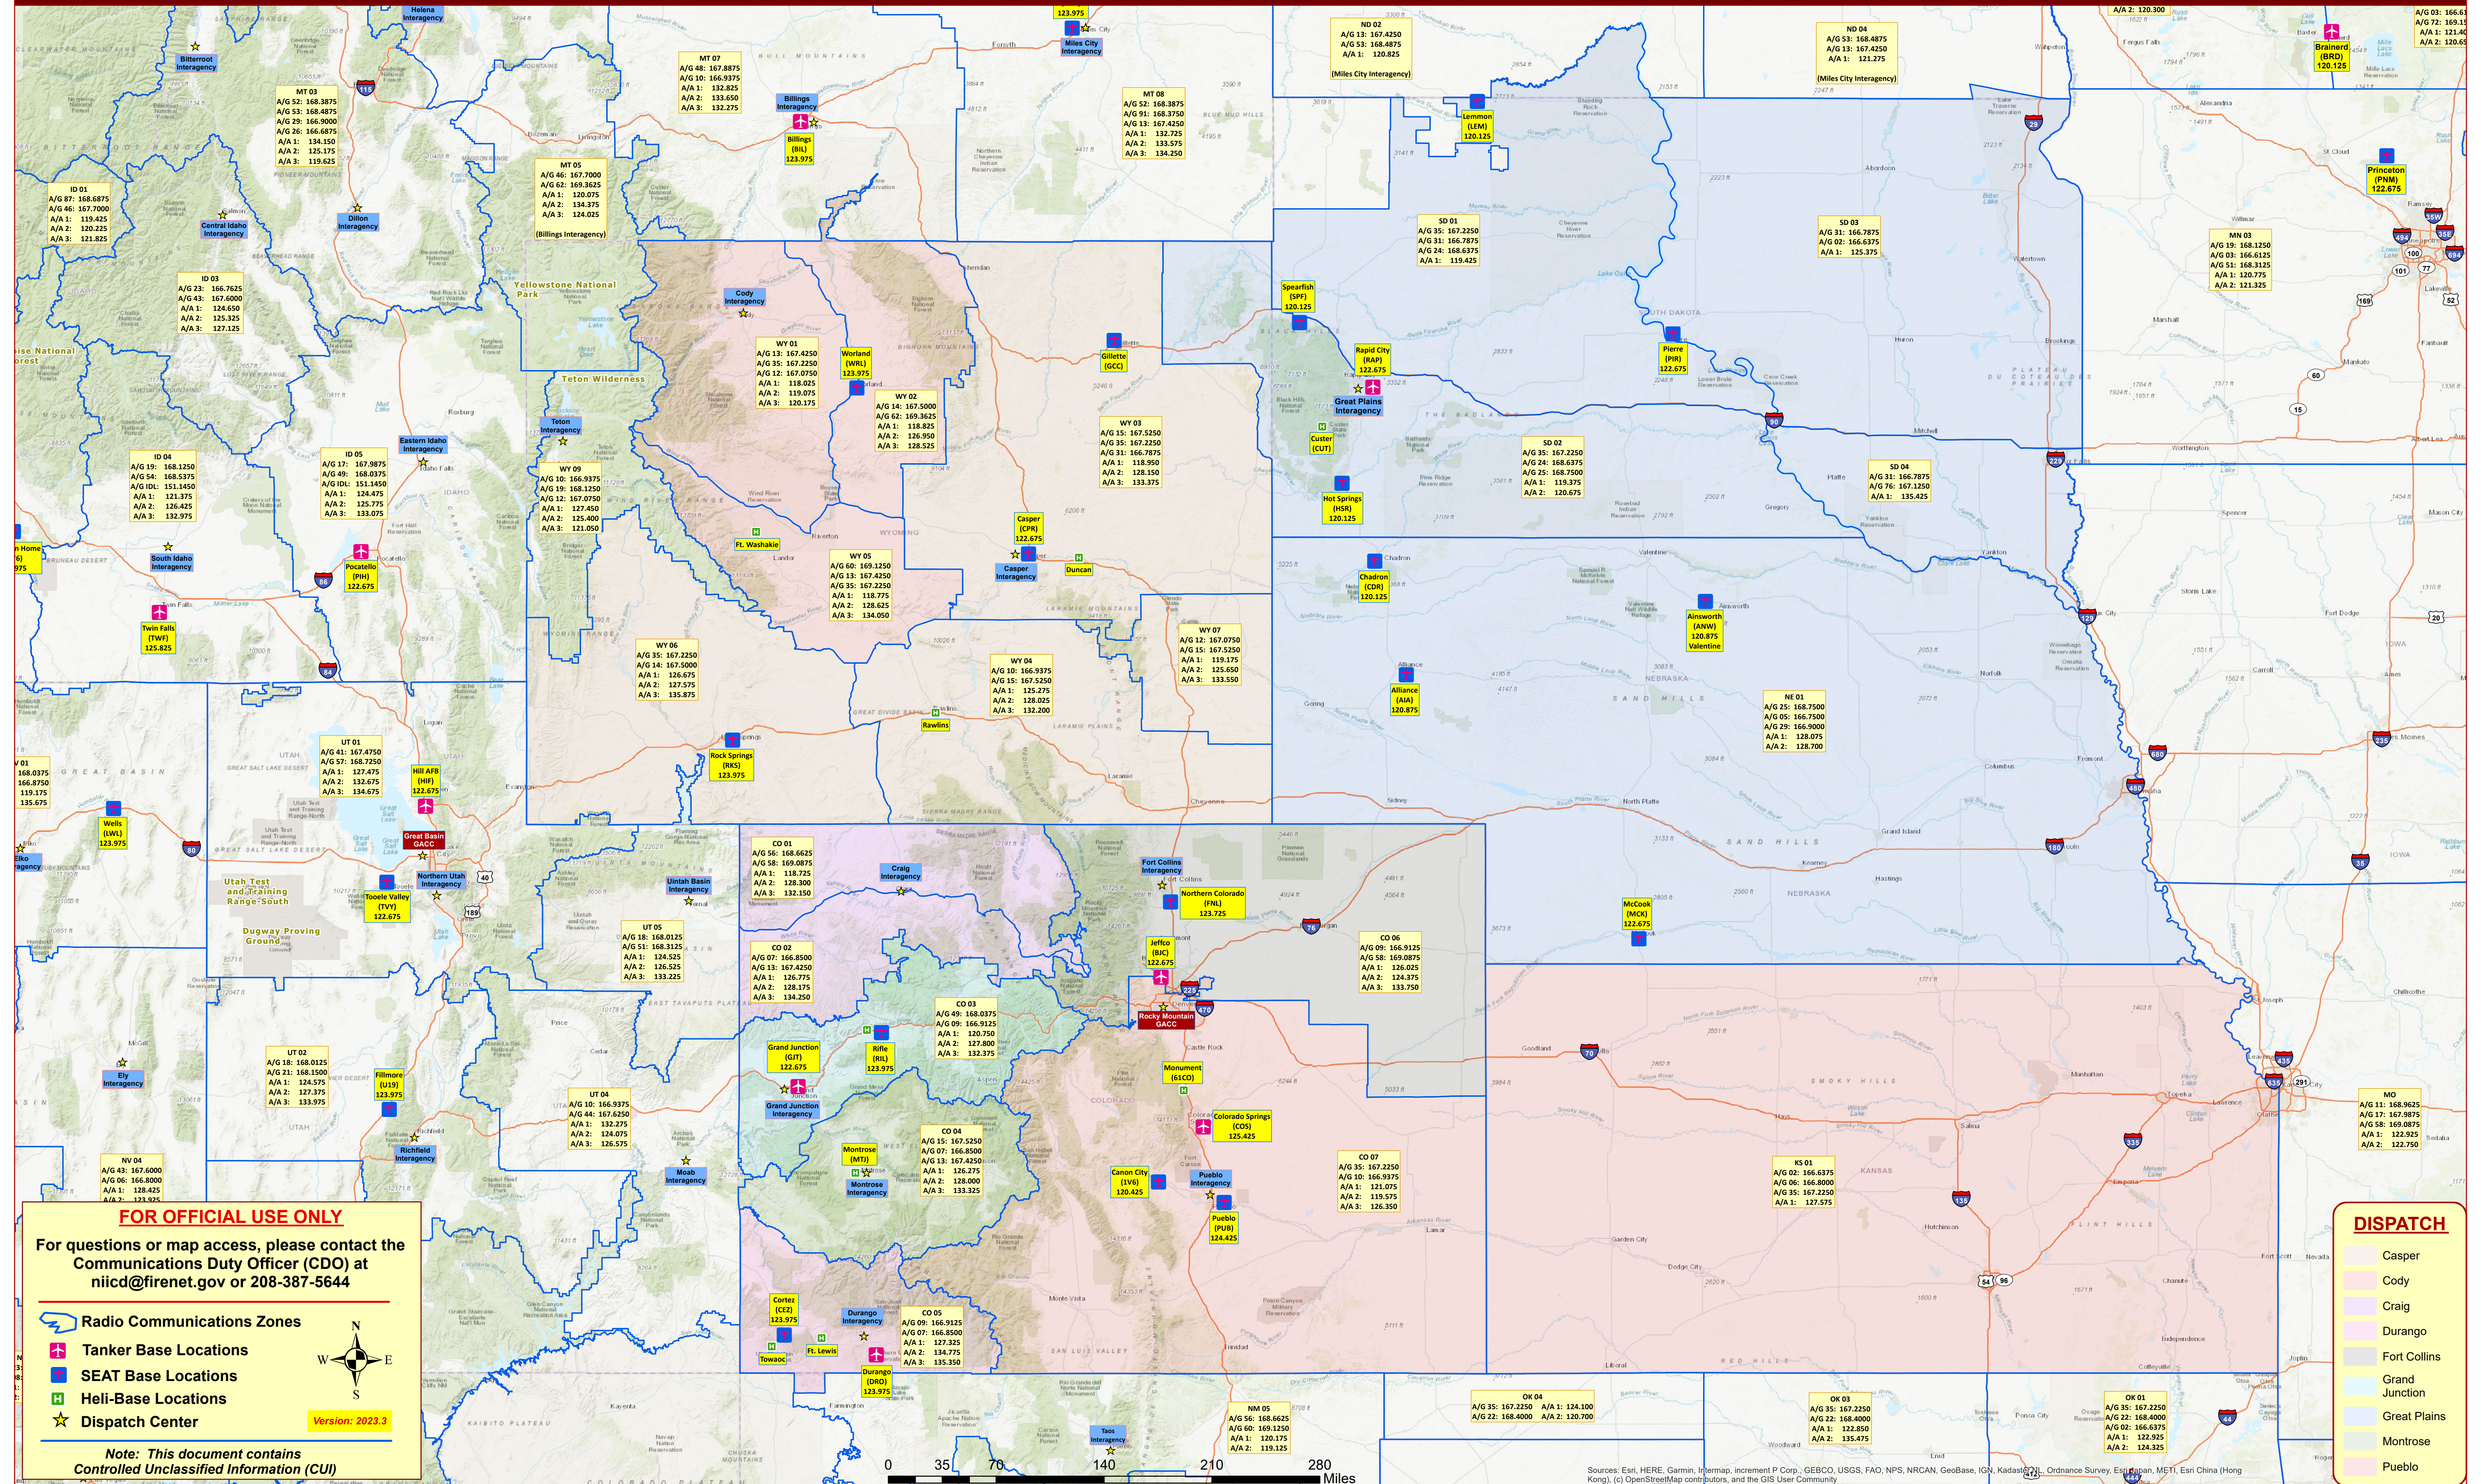

ROCKY MOUNTAIN COORDINATION CENTER INITIAL ATTACK ZONES 2023 COMBINED AIR-TO-GROUND (FM) & AIR-TO-AIR (AM) IA RADIO FREQUENCIES

FOR OFFICIAL USE ONLY

For questions or map access, please contact the Communications Duty Officer (CDO) at niicd@firenet.gov or 208-387-5644

Radio Communications Zones

- Tanker Base Locations
- SEAT Base Locations
- Heli-Base Locations
- Dispatch Center

Note: This document contains Controlled Unclassified Information (CUI)

Version: 2023.3

DISPATCH

- Casper
- Cody
- Craig
- Durango
- Fort Collins
- Grand Junction
- Great Plains
- Montrose
- Pueblo

Sources: Esri, HERE, Garmin, Intermap, increment P Corp., GEBCO, USGS, FAO, NPS, NRCAN, GeoBase, IGN, Kadaster NL, Ordnance Survey, Esri Japan, METI, Esri China (Hong Kong), (c) OpenStreetMap contributors, and the GIS User Community