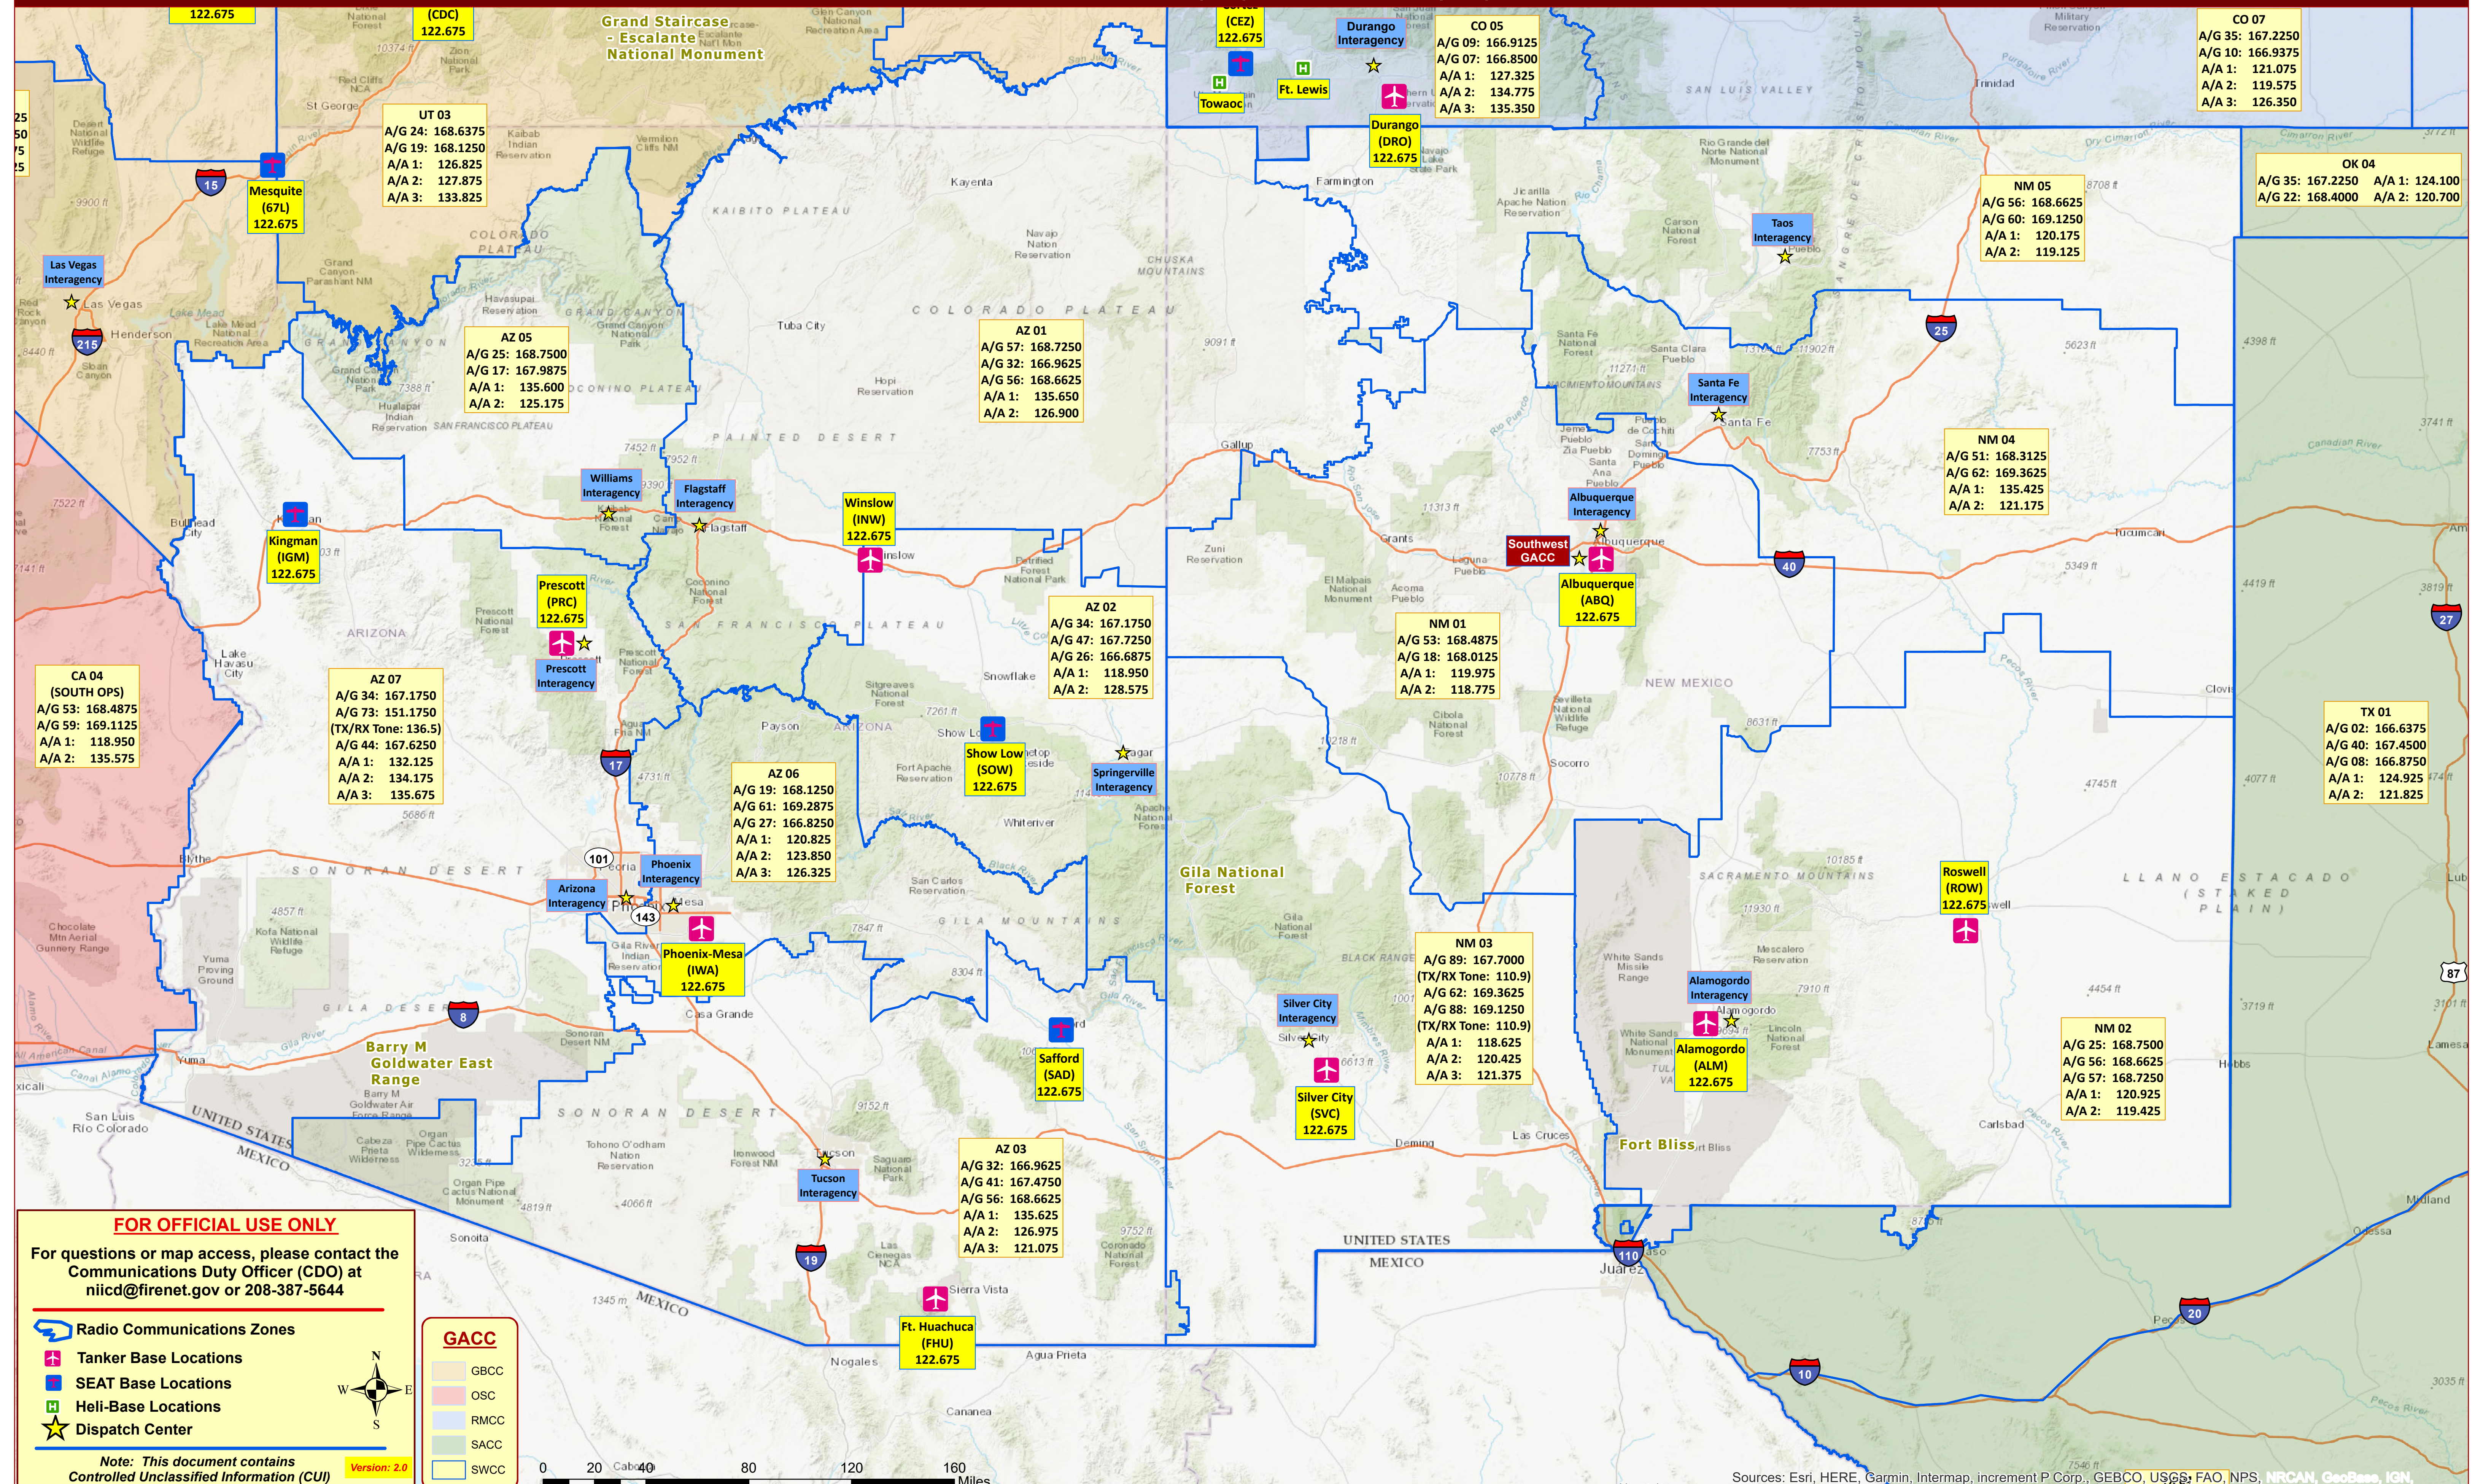

# SOUTHWEST COORDINATION CENTER INITIAL ATTACK ZONES 2023 COMBINED AIR-TO-GROUND (FM) & AIR-TO-AIR (AM) IA RADIO FREQUENCIES

**CA 04 (SOUTH OPS)**  
A/G 53: 168.4875  
A/G 59: 169.1125  
A/A 1: 118.950  
A/A 2: 135.575

**AZ 07**  
A/G 34: 167.1750  
A/G 73: 151.1750 (TX/RX Tone: 136.5)  
A/G 44: 167.6250  
A/A 1: 132.125  
A/A 2: 134.175  
A/A 3: 135.675

**UT 03**  
A/G 24: 168.6375  
A/G 19: 168.1250  
A/A 1: 126.825  
A/A 2: 127.875  
A/A 3: 133.825

**AZ 05**  
A/G 25: 168.7500  
A/G 17: 167.9875  
A/A 1: 135.600  
A/A 2: 125.175

**PRC (PRC)**  
122.675  
Prescott Interagency

**AZ 06**  
A/G 19: 168.1250  
A/G 61: 169.2875  
A/G 27: 166.8250  
A/A 1: 120.825  
A/A 2: 123.850  
A/A 3: 126.325

**GACC**

- GBCC
- OSC
- RMCC
- SACC
- SWCC

0 20 40 80 120 160 Miles

Sources: Esri, HERE, Garmin, Intermap, increment P Corp., GEBCO, USGS, FAO, NPS, NRCAN, GeoBase, IGN,