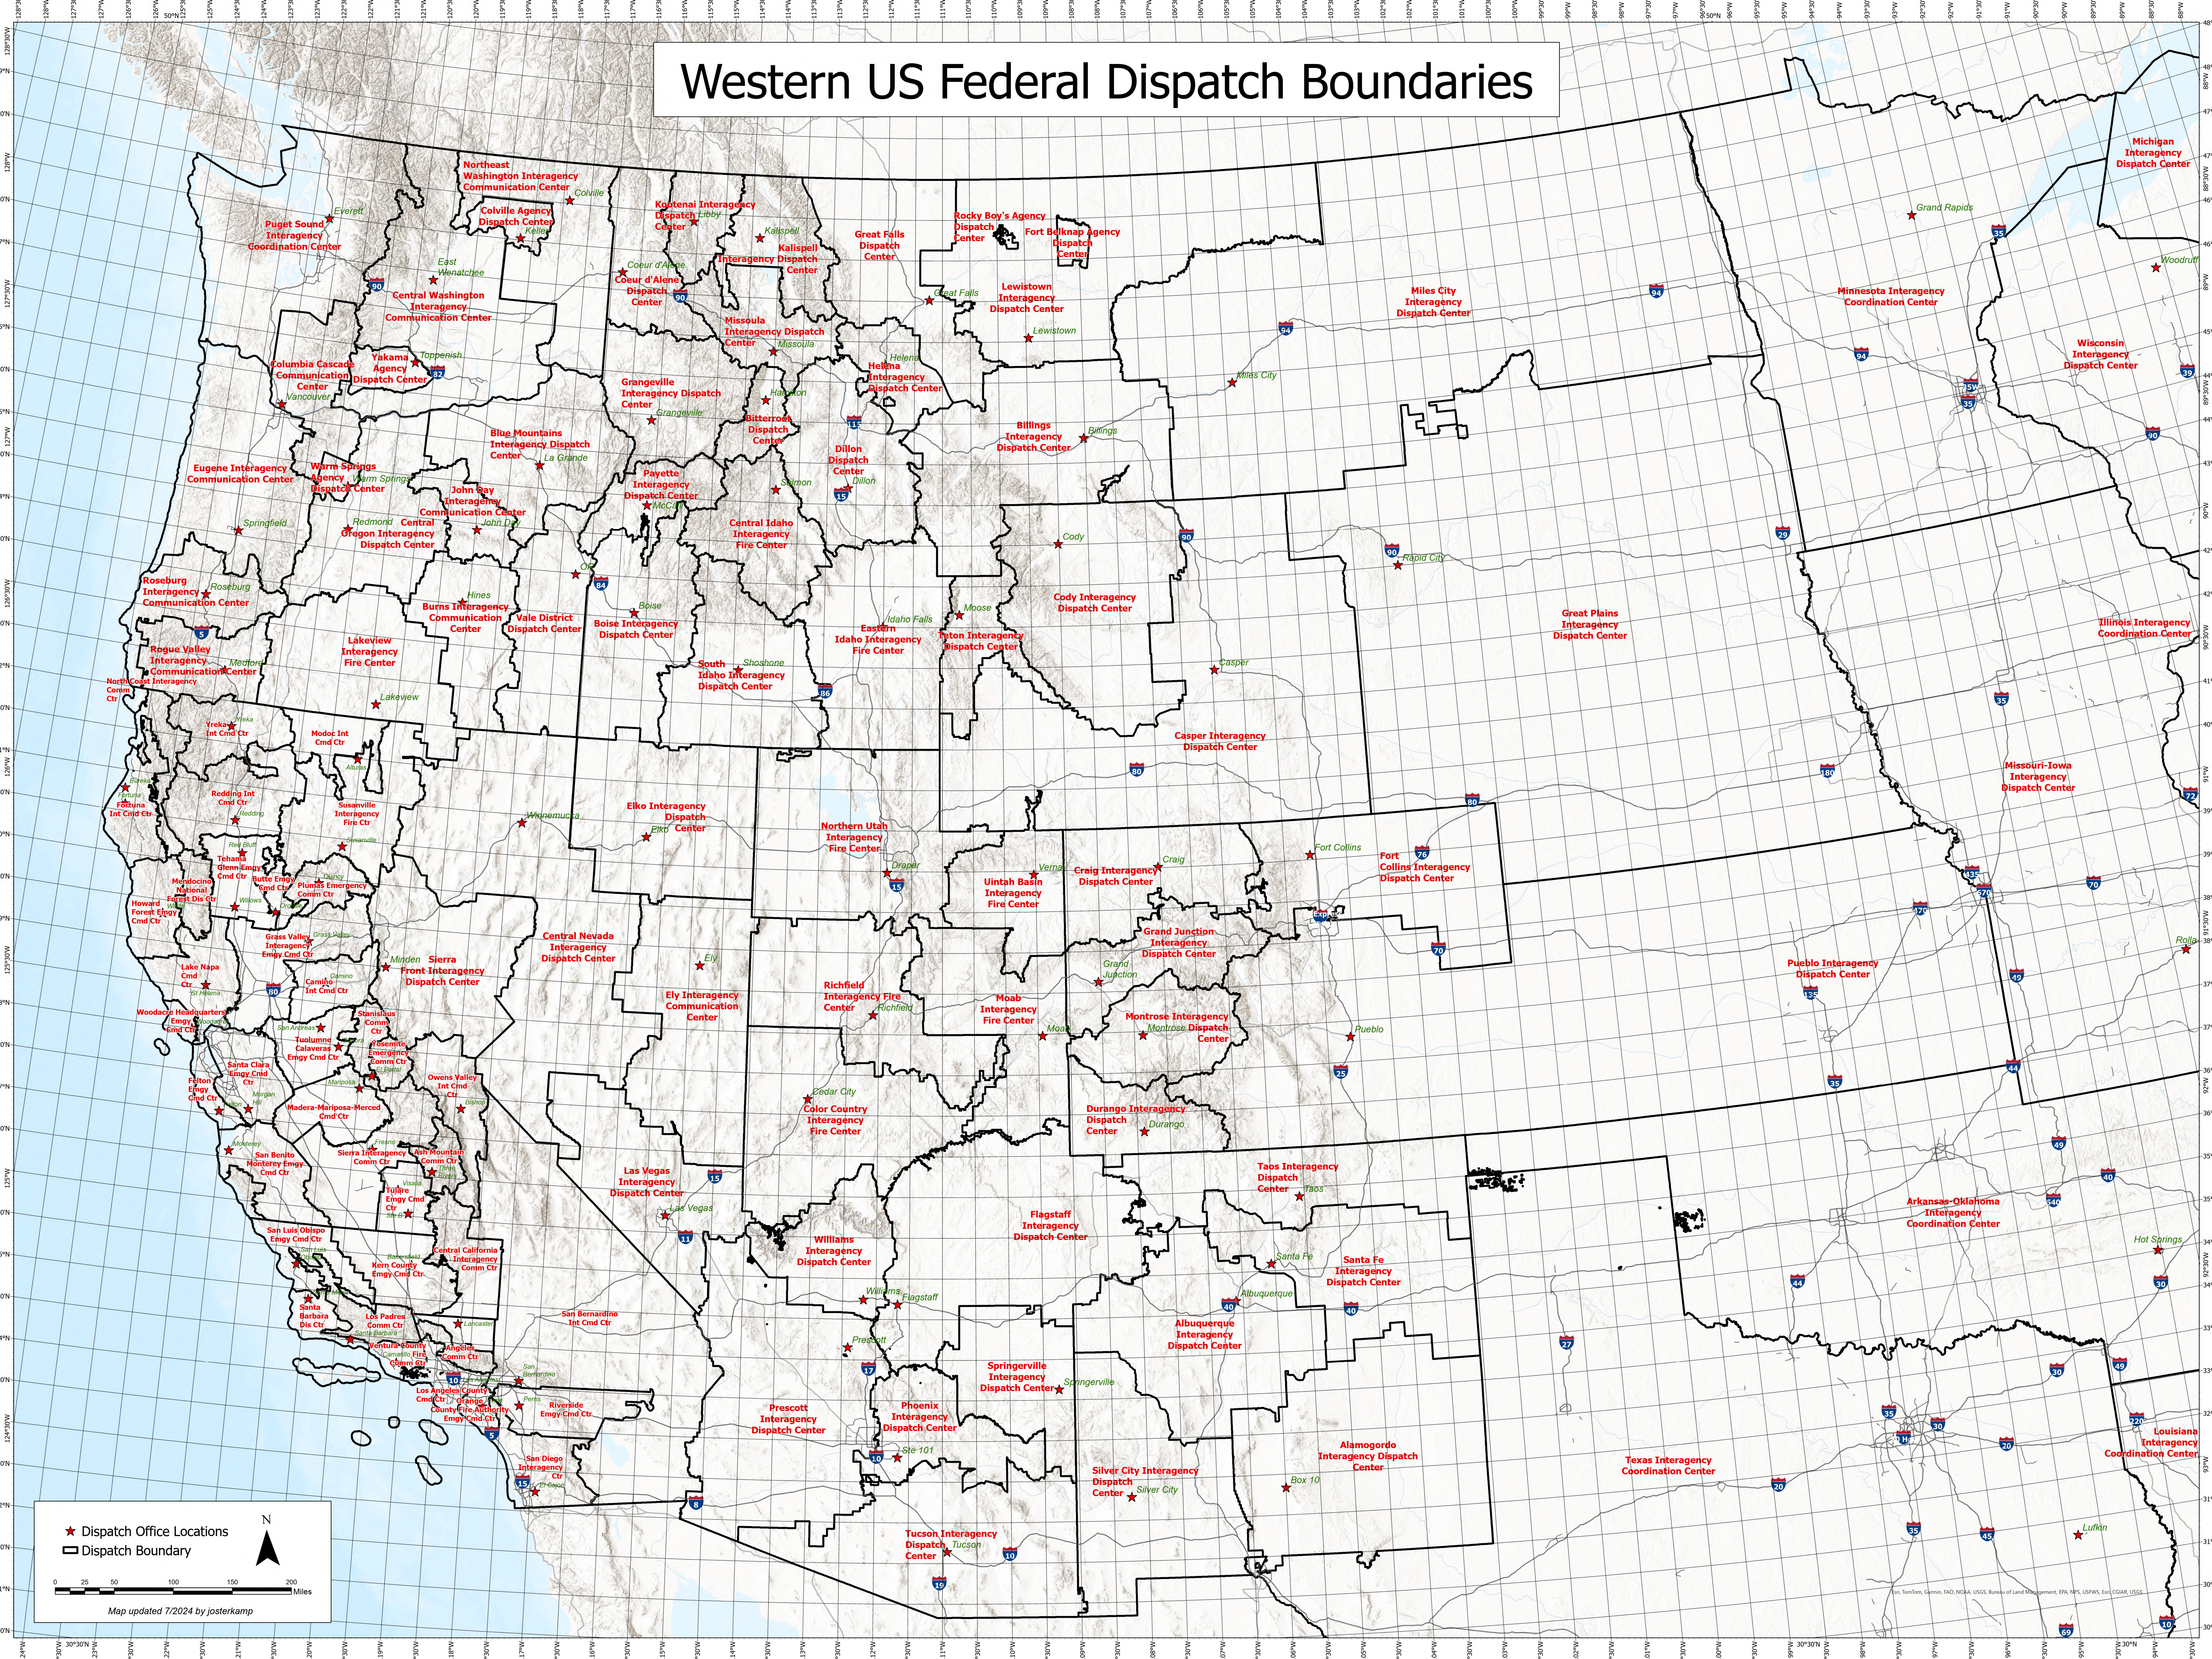

Western US Federal Dispatch Boundaries

★ Dispatch Office Locations
▬ Dispatch Boundary

0 25 50 100 150 200 Miles

Map updated 7/2024 by josterkamp