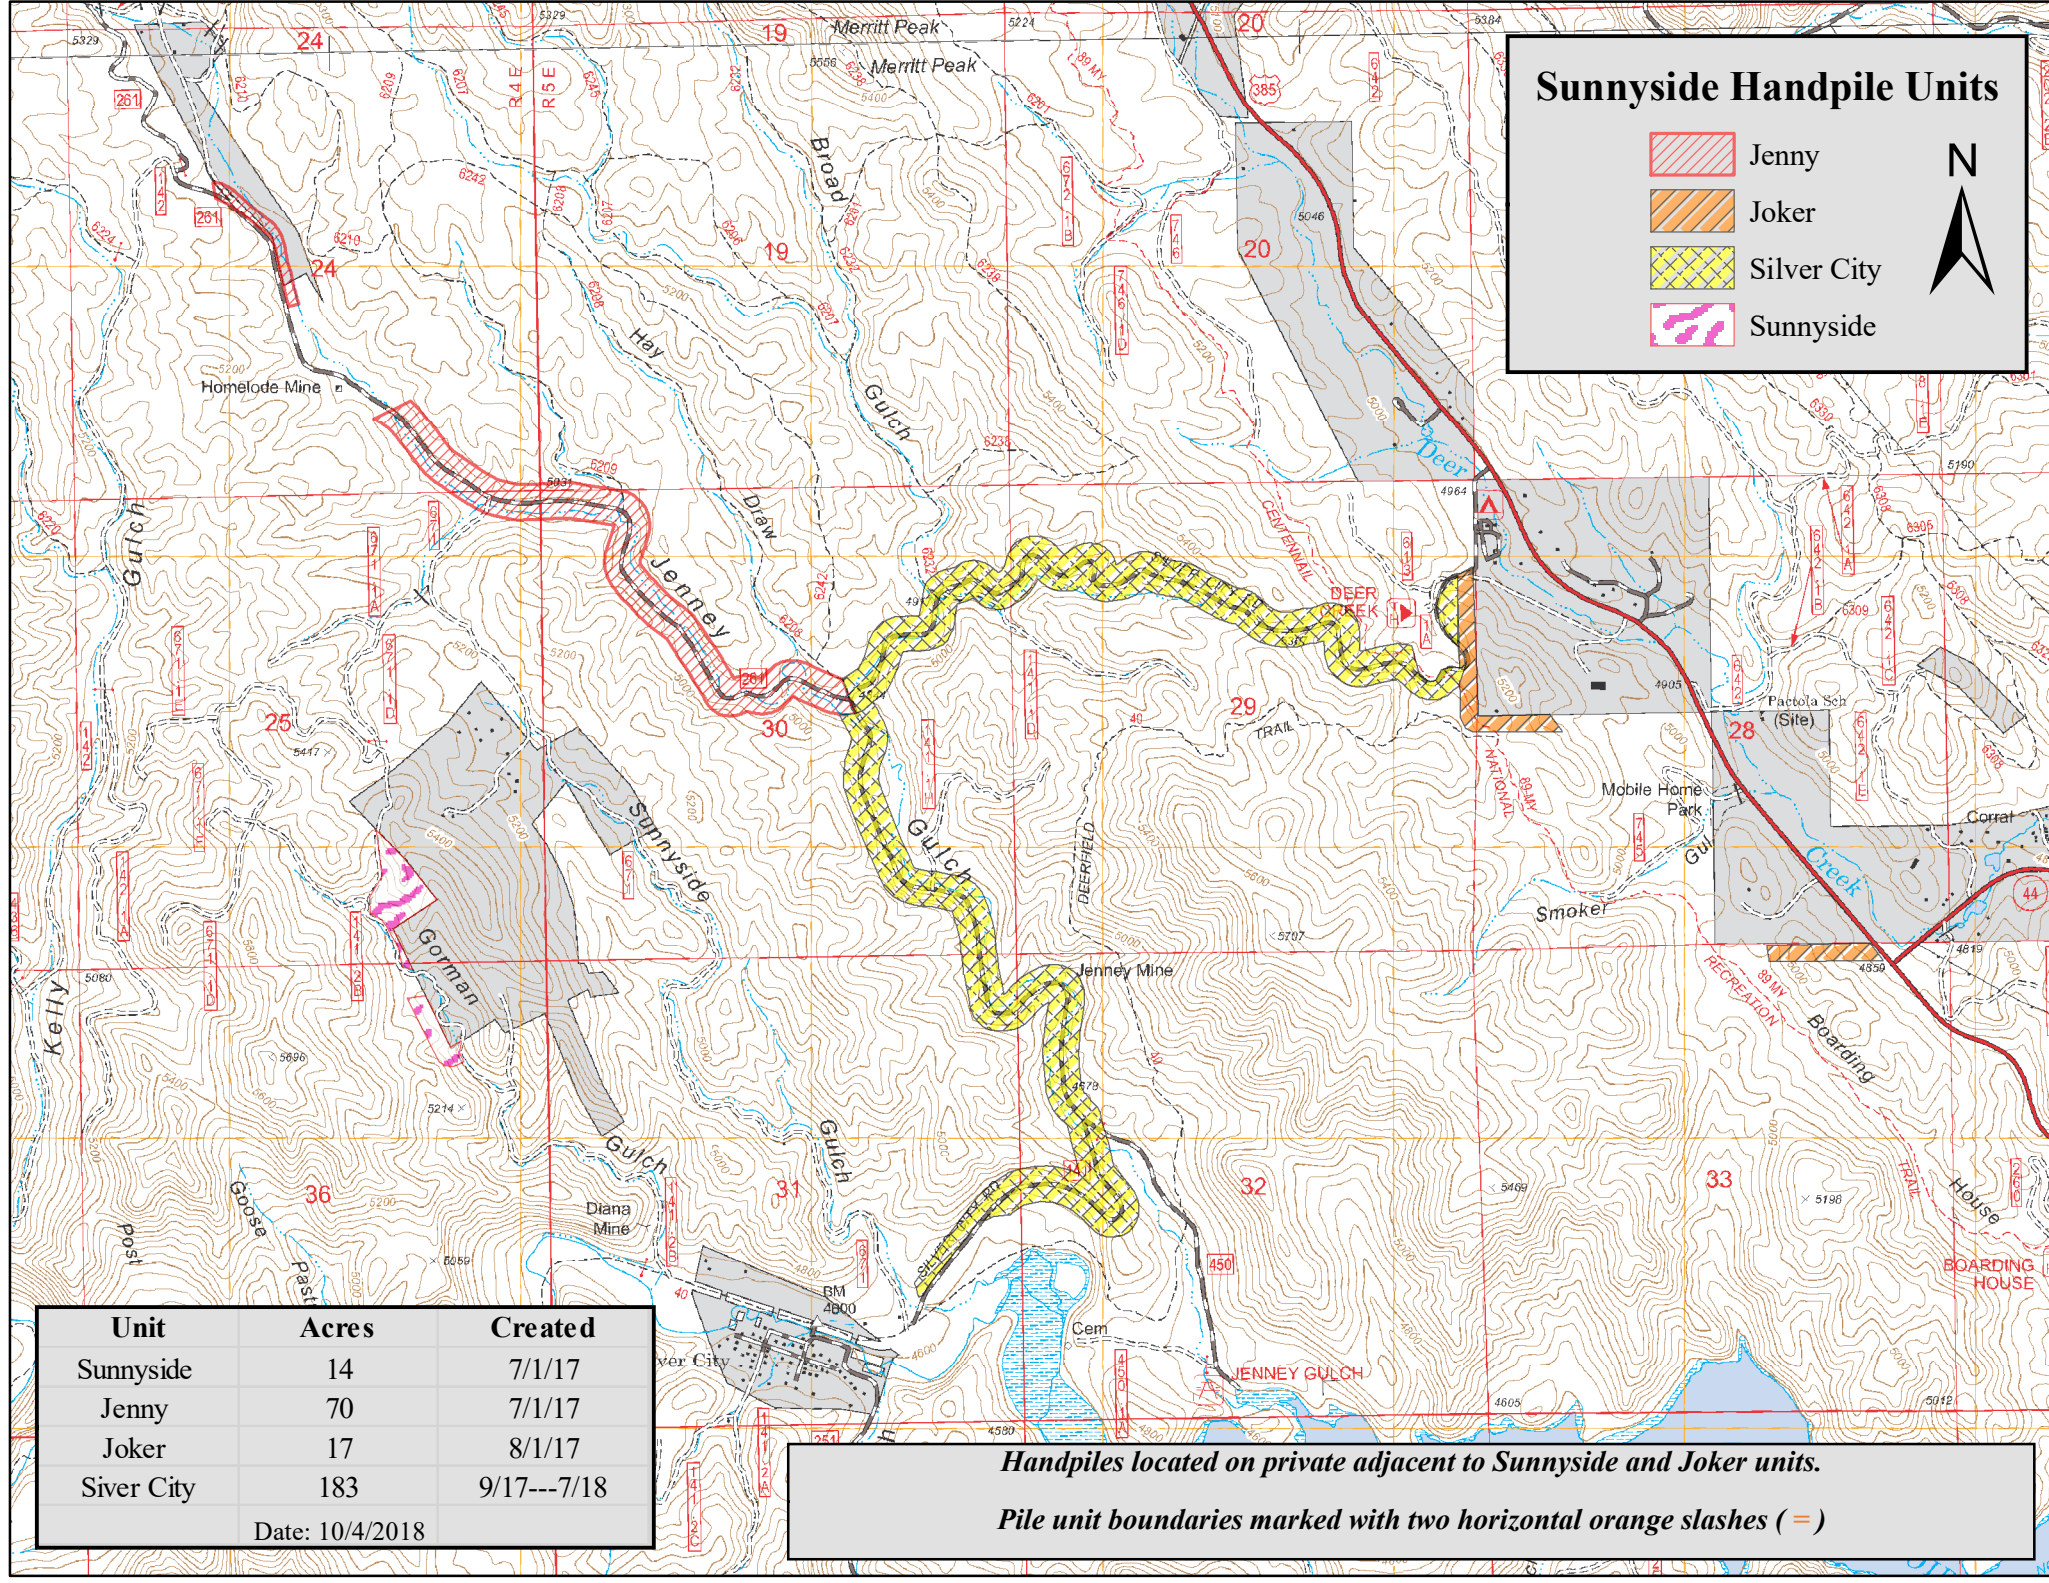

# Sunnyside Handpile Units

-  Jenny
-  Joker
-  Silver City
-  Sunnyside

Unit	Acres	Created
Sunnyside	14	7/1/17
Jenny	70	7/1/17
Joker	17	8/1/17
Siver City	183	9/17---7/18

Date: 10/4/2018

*Handpiles located on private adjacent to Sunnyside and Joker units.*

*Pile unit boundaries marked with two horizontal orange slashes (=)*