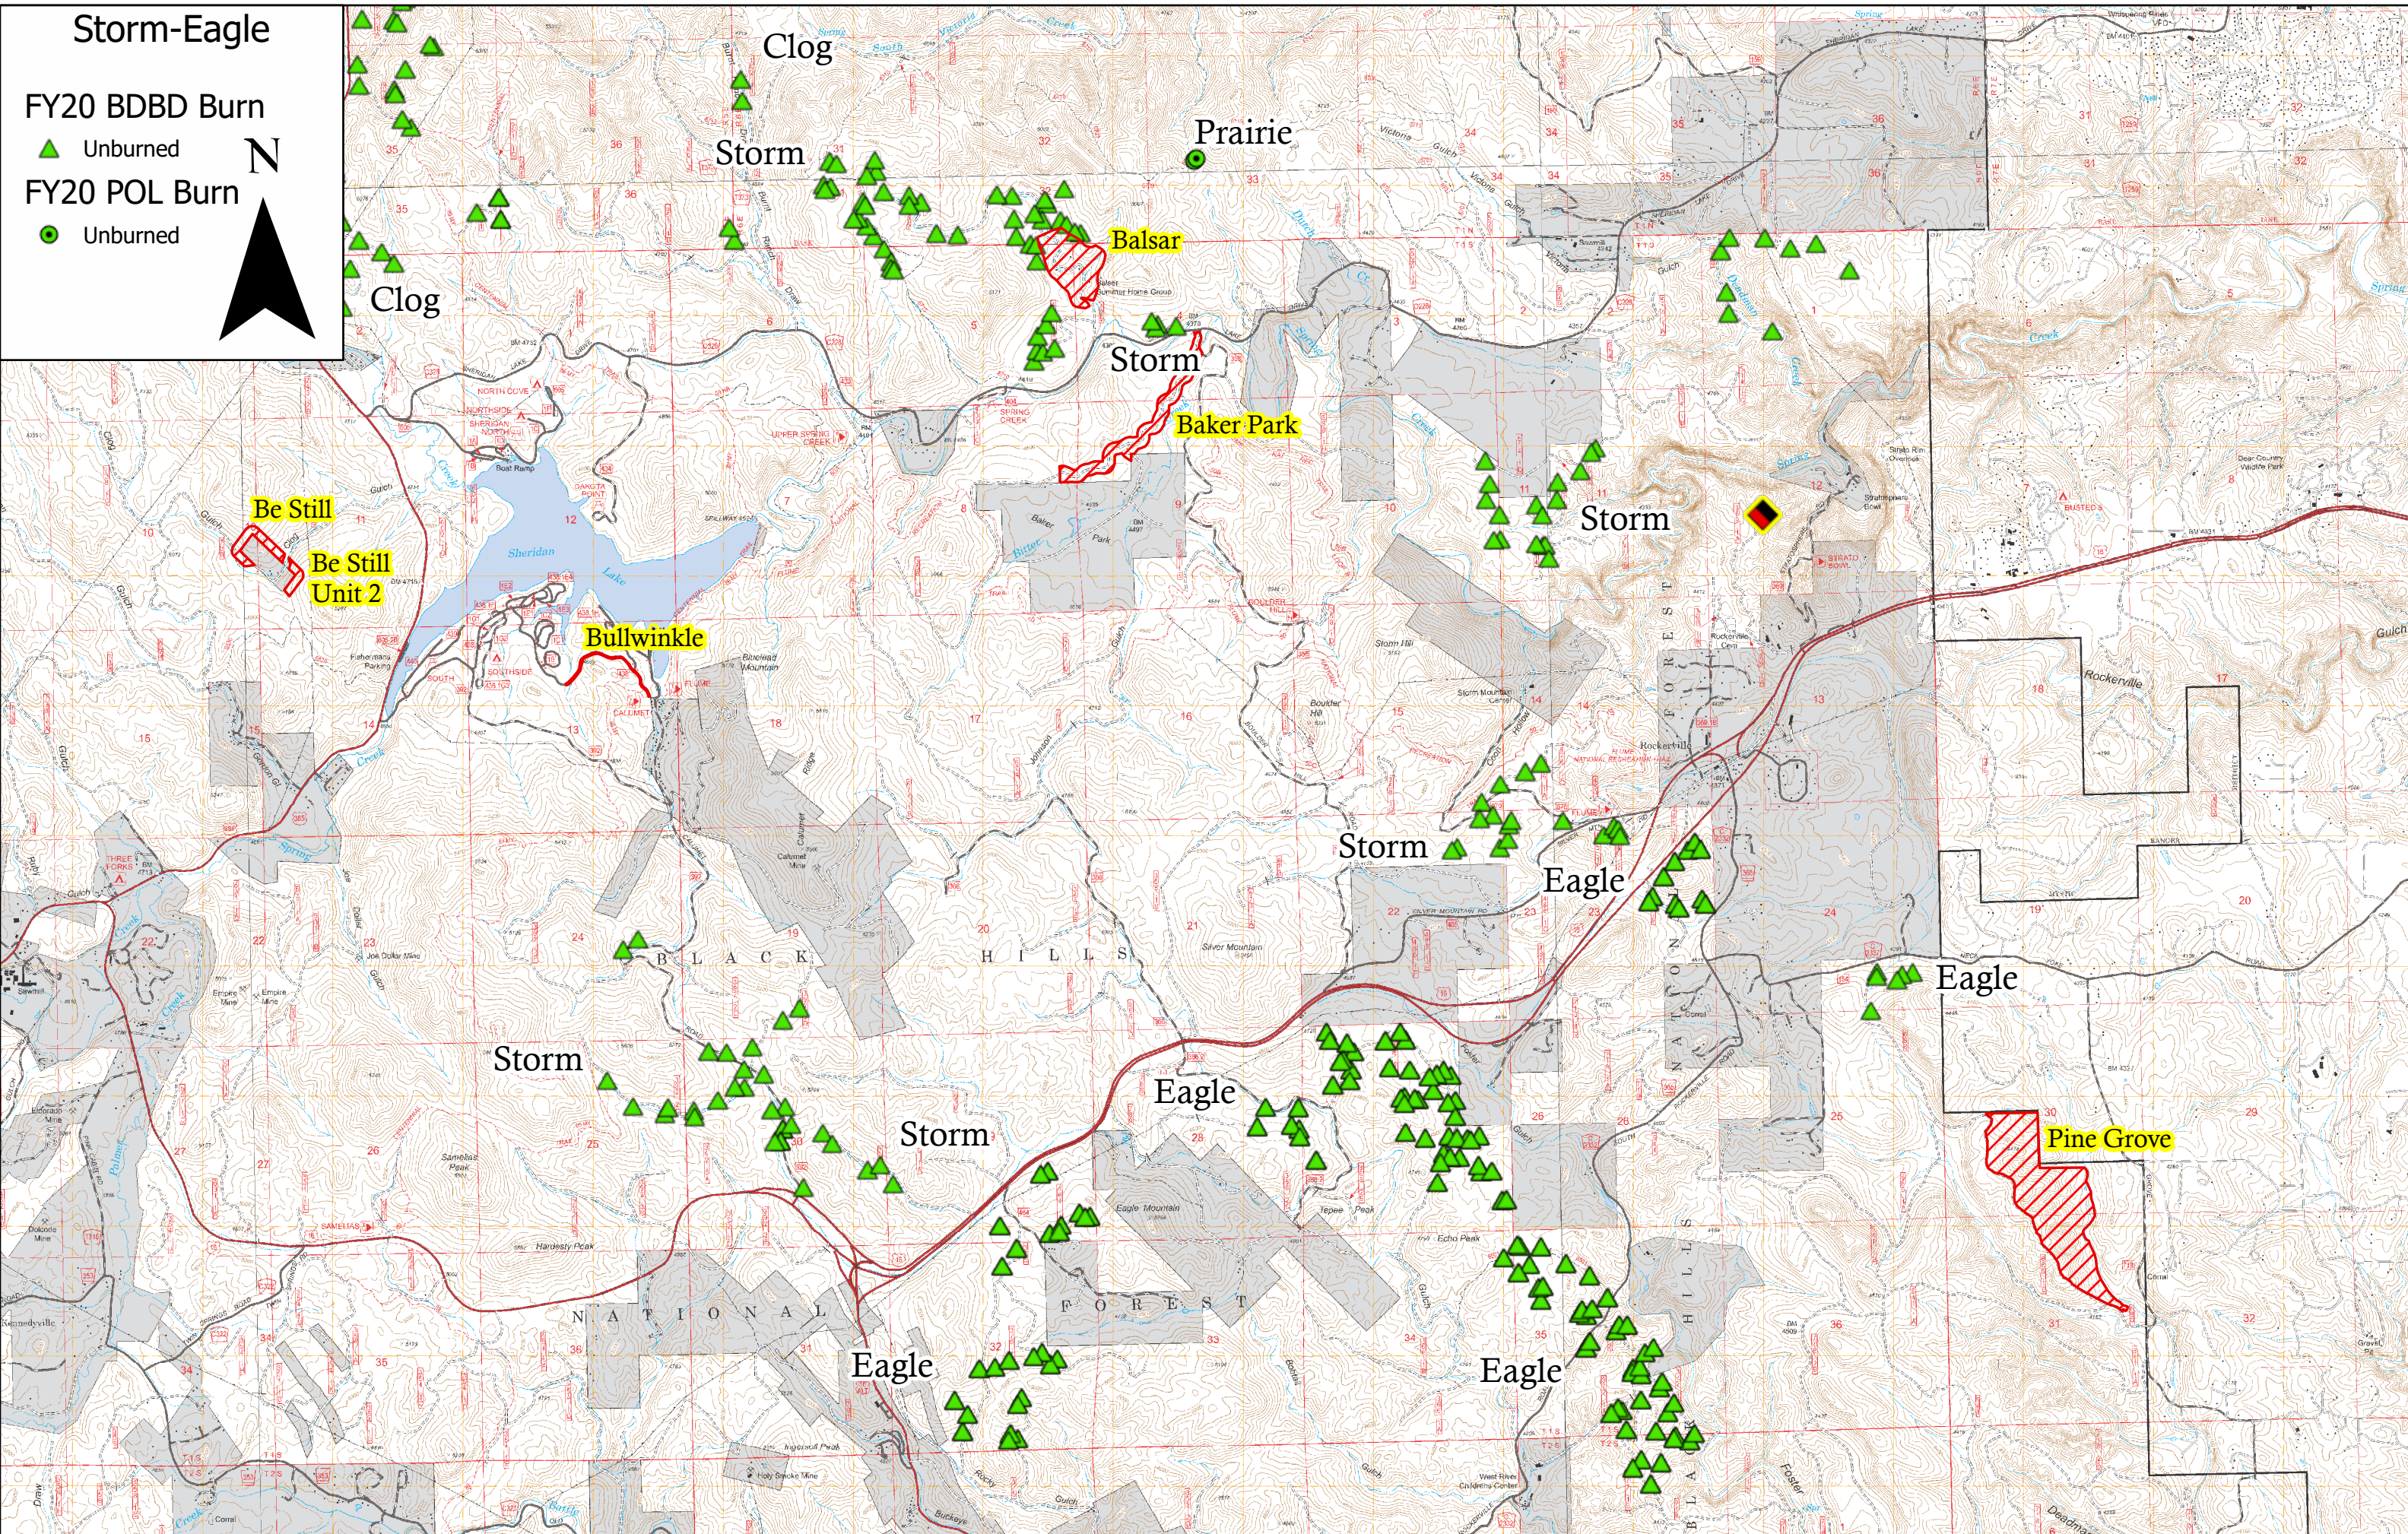

Storm-Eagle

FY20 BDBD Burn

▲ Unburned

FY20 POL Burn

● Unburned

Be Still

Be Still Unit 2

Bullwinkle

Balsar

Baker Park

Eagle

Pine Grove