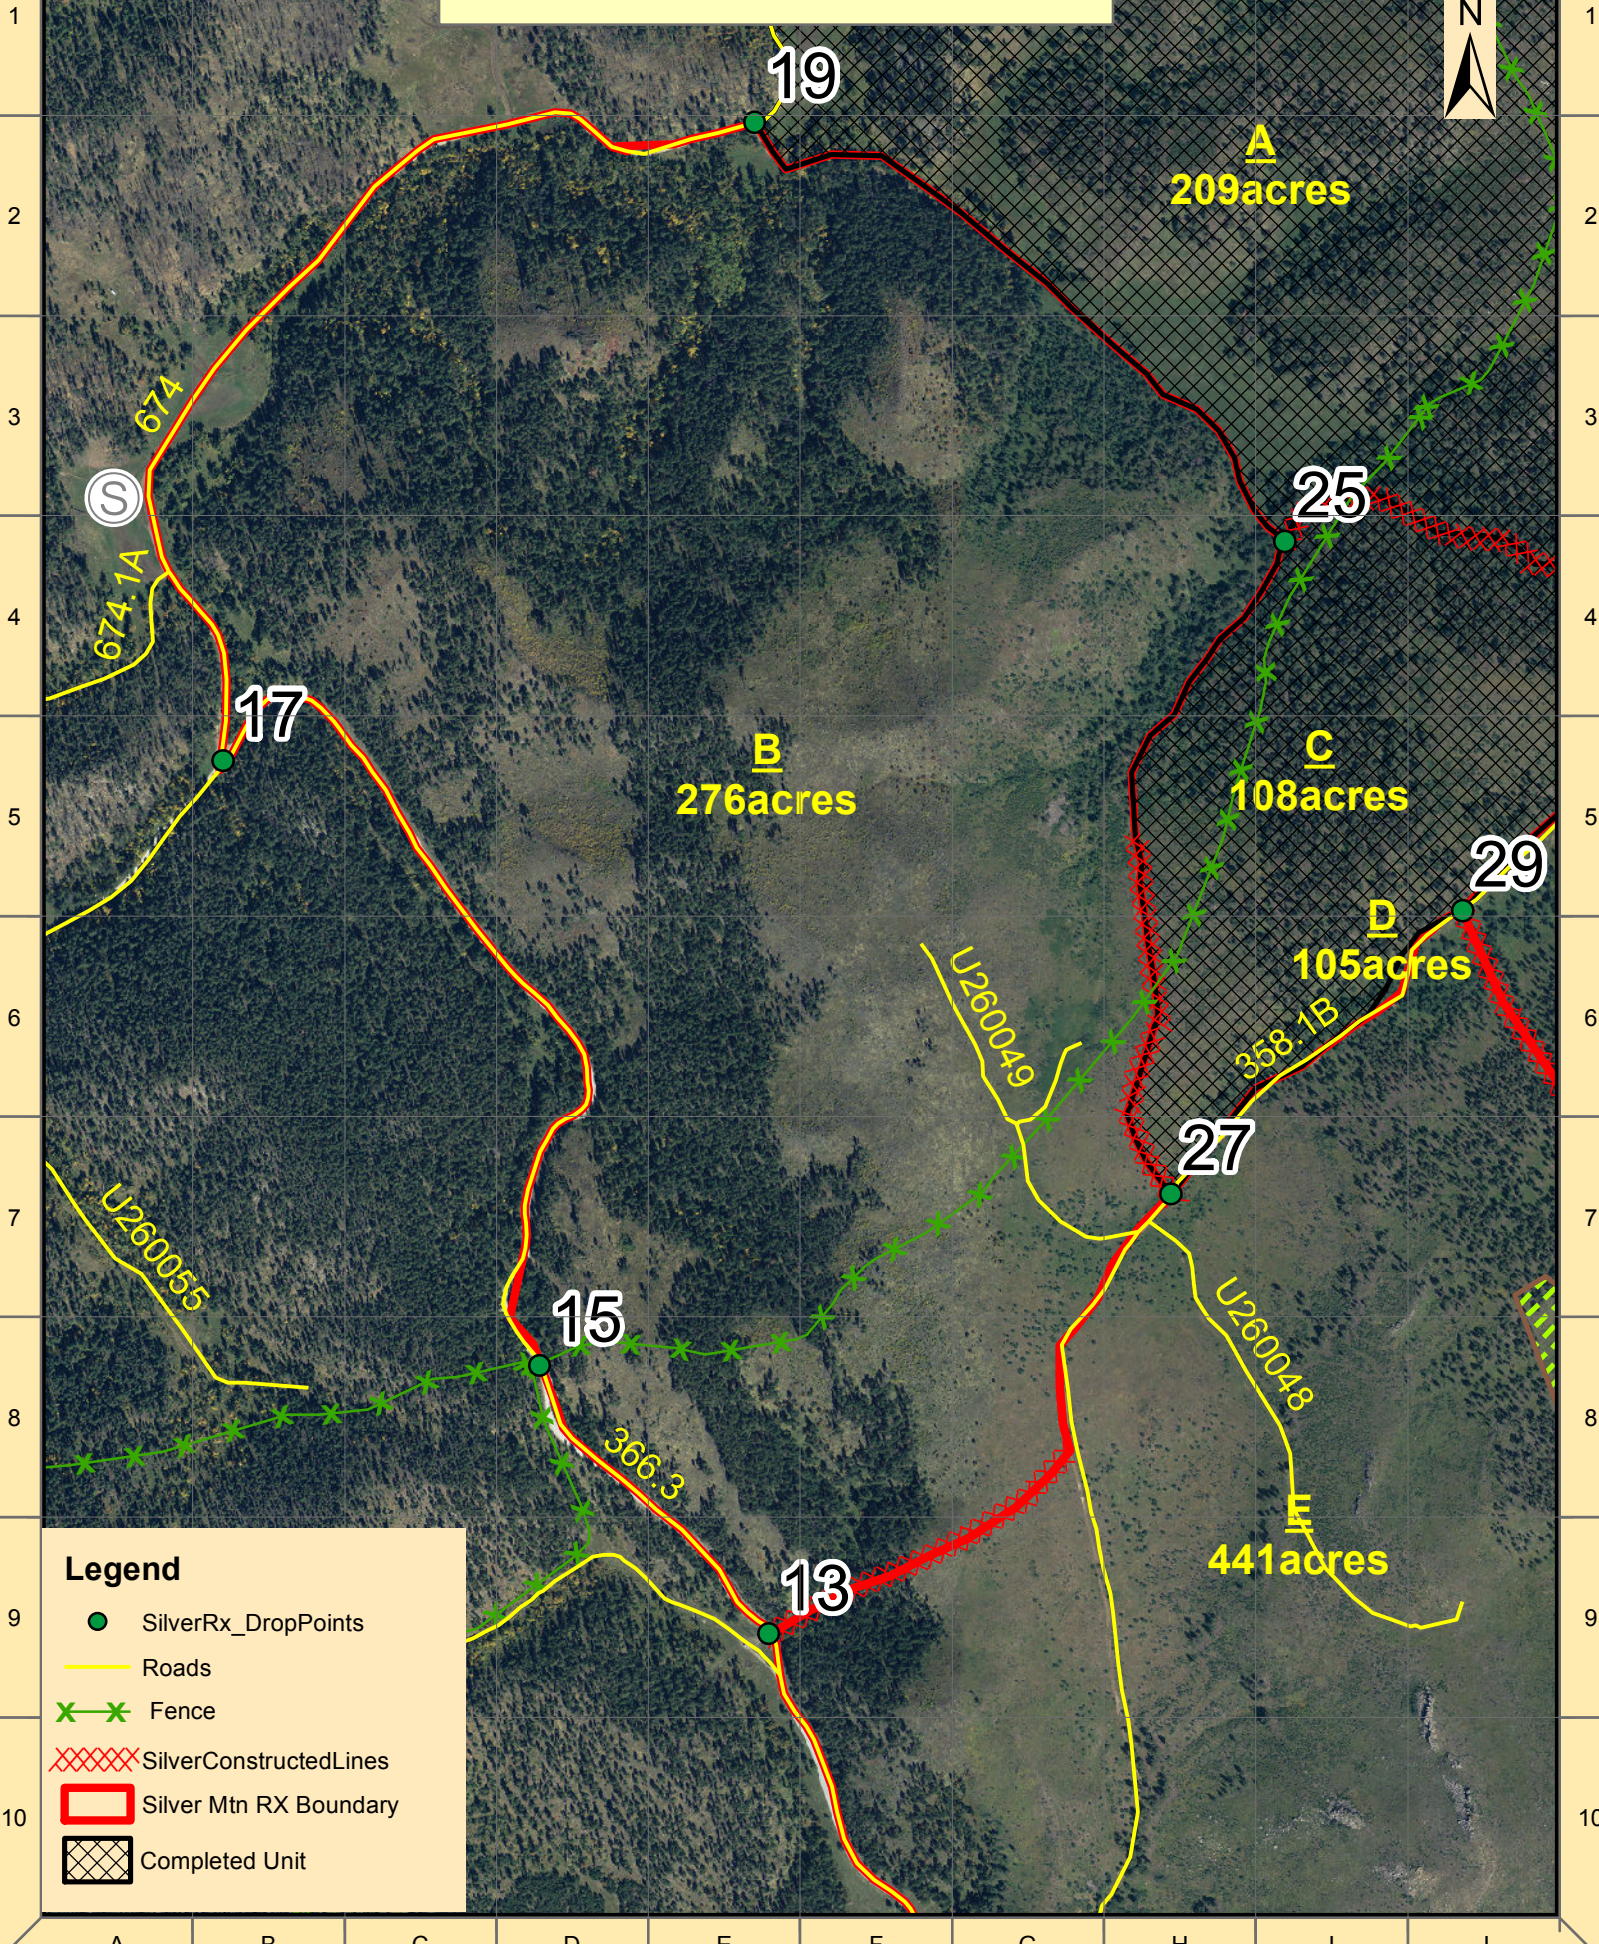

Silver Mountain RX Unit B

Legend

- SilverRx_DropPoints
- Roads
- ✕ Fence
- ⊗ SilverConstructedLines
- ▭ Silver Mtn RX Boundary
- ▨ Completed Unit

A
209 acres

B
276 acres

C
108 acres

D
105 acres

E
441 acres

19

25

17

29

27

15

13

S

674

674.1A

U260055

366.3

U260049

358.1B

U260048