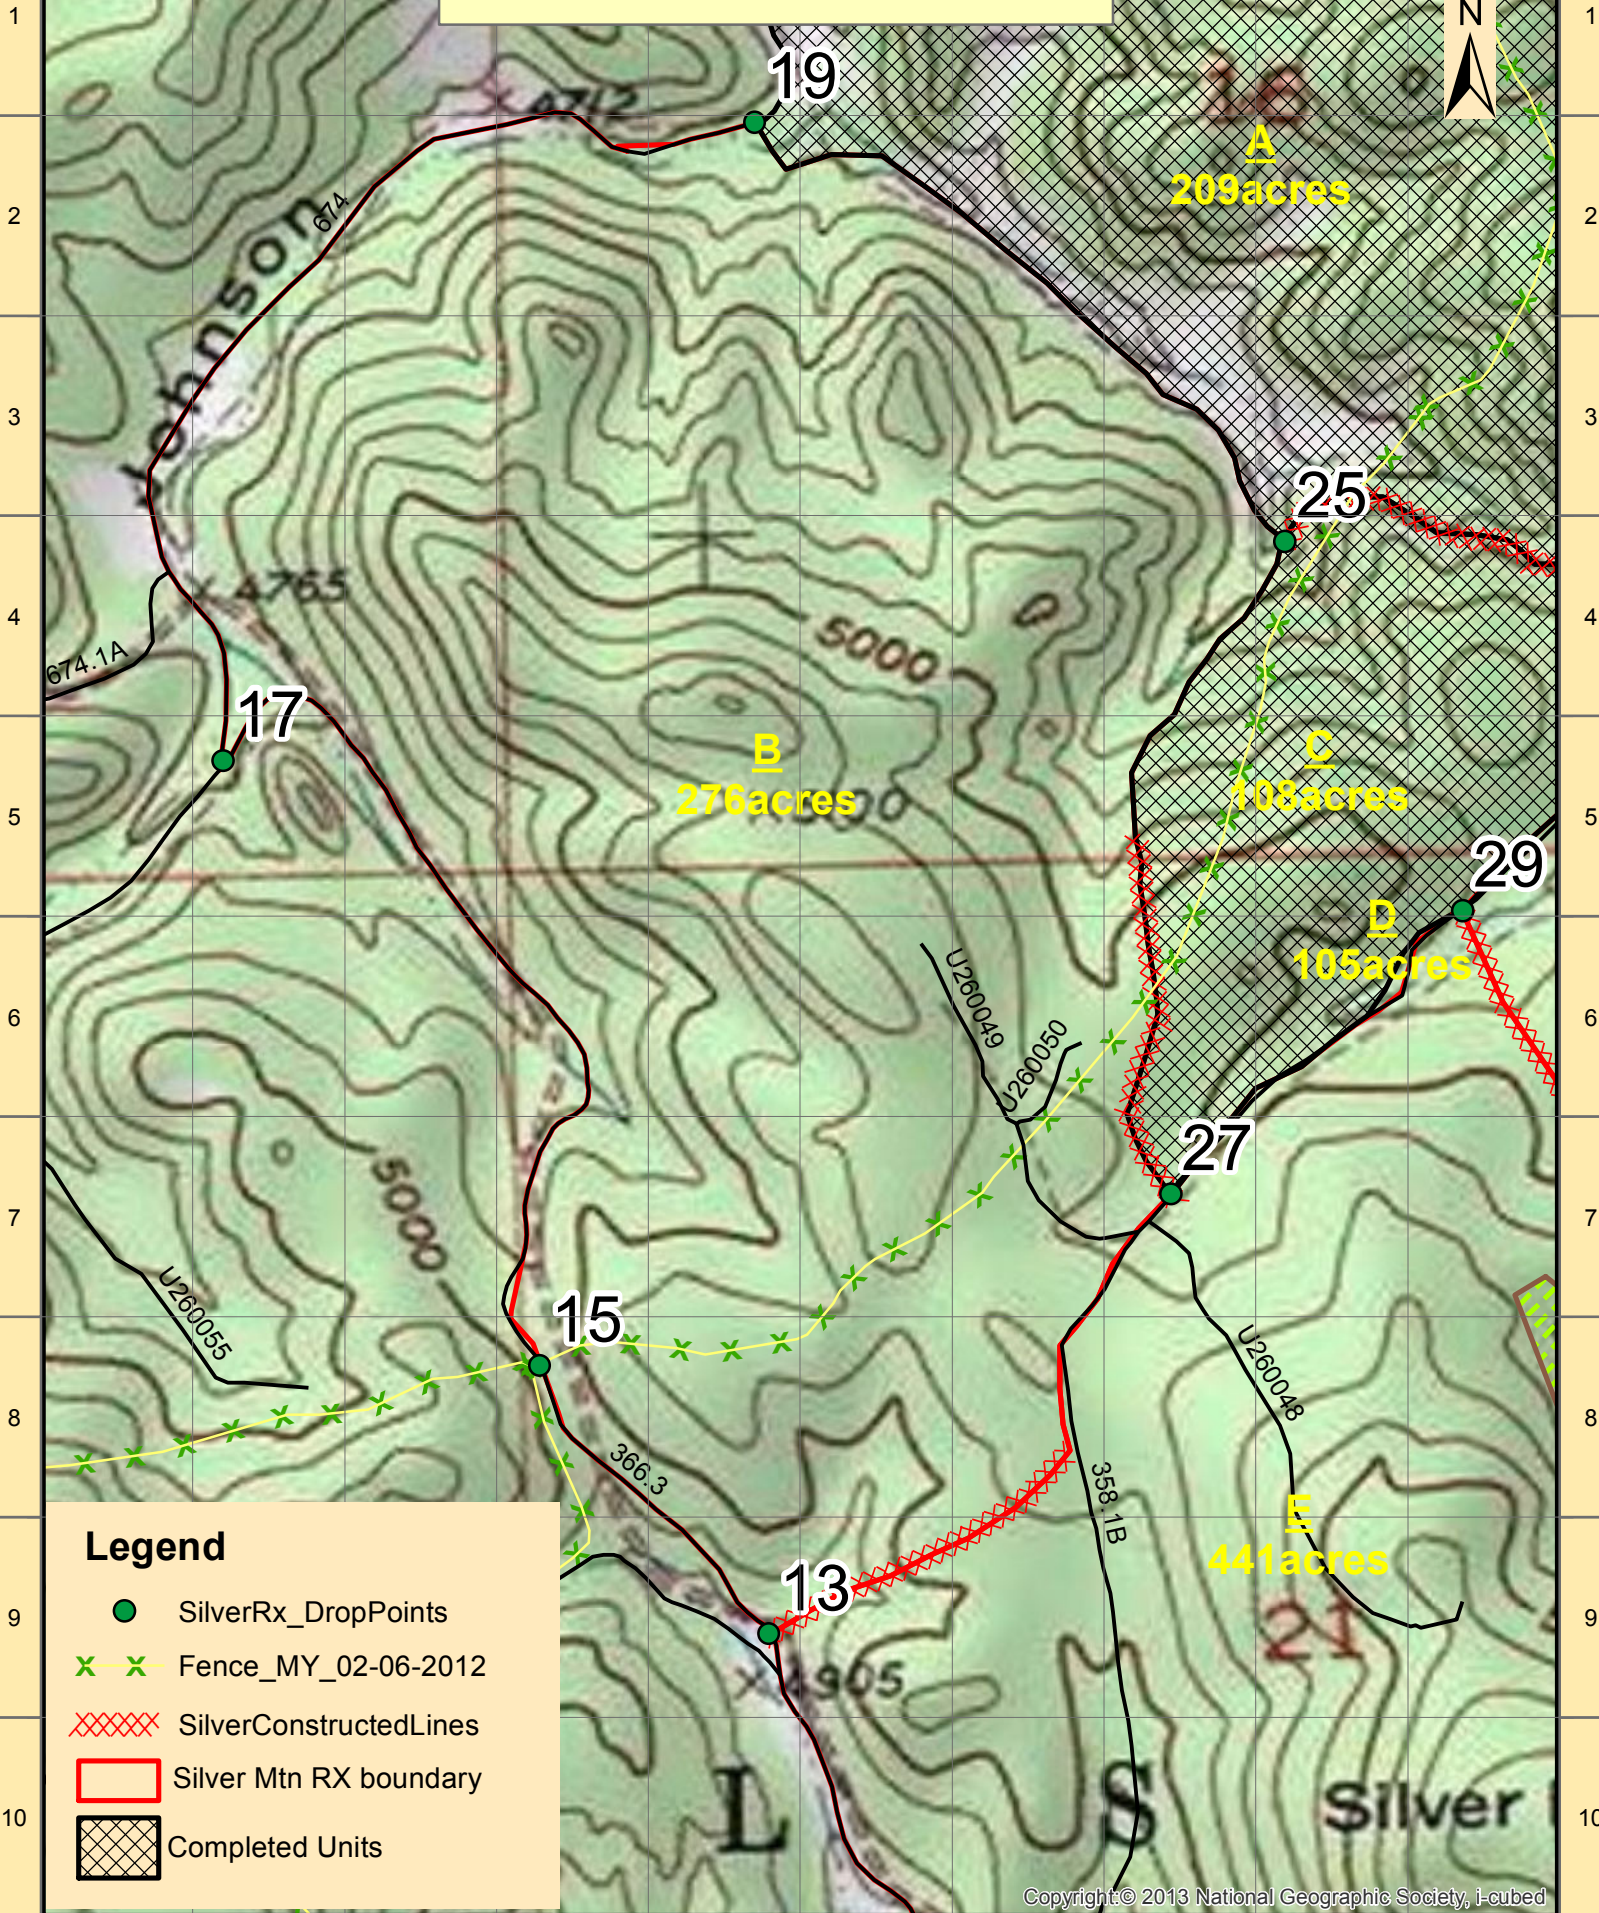

Silver Mountain RX Unit B

Legend

- SilverRx_DropPoints
- ✕✕ Fence_MY_02-06-2012
- ⊗⊗⊗ SilverConstructedLines
- ▭ Silver Mtn RX boundary
- ⊠ Completed Units