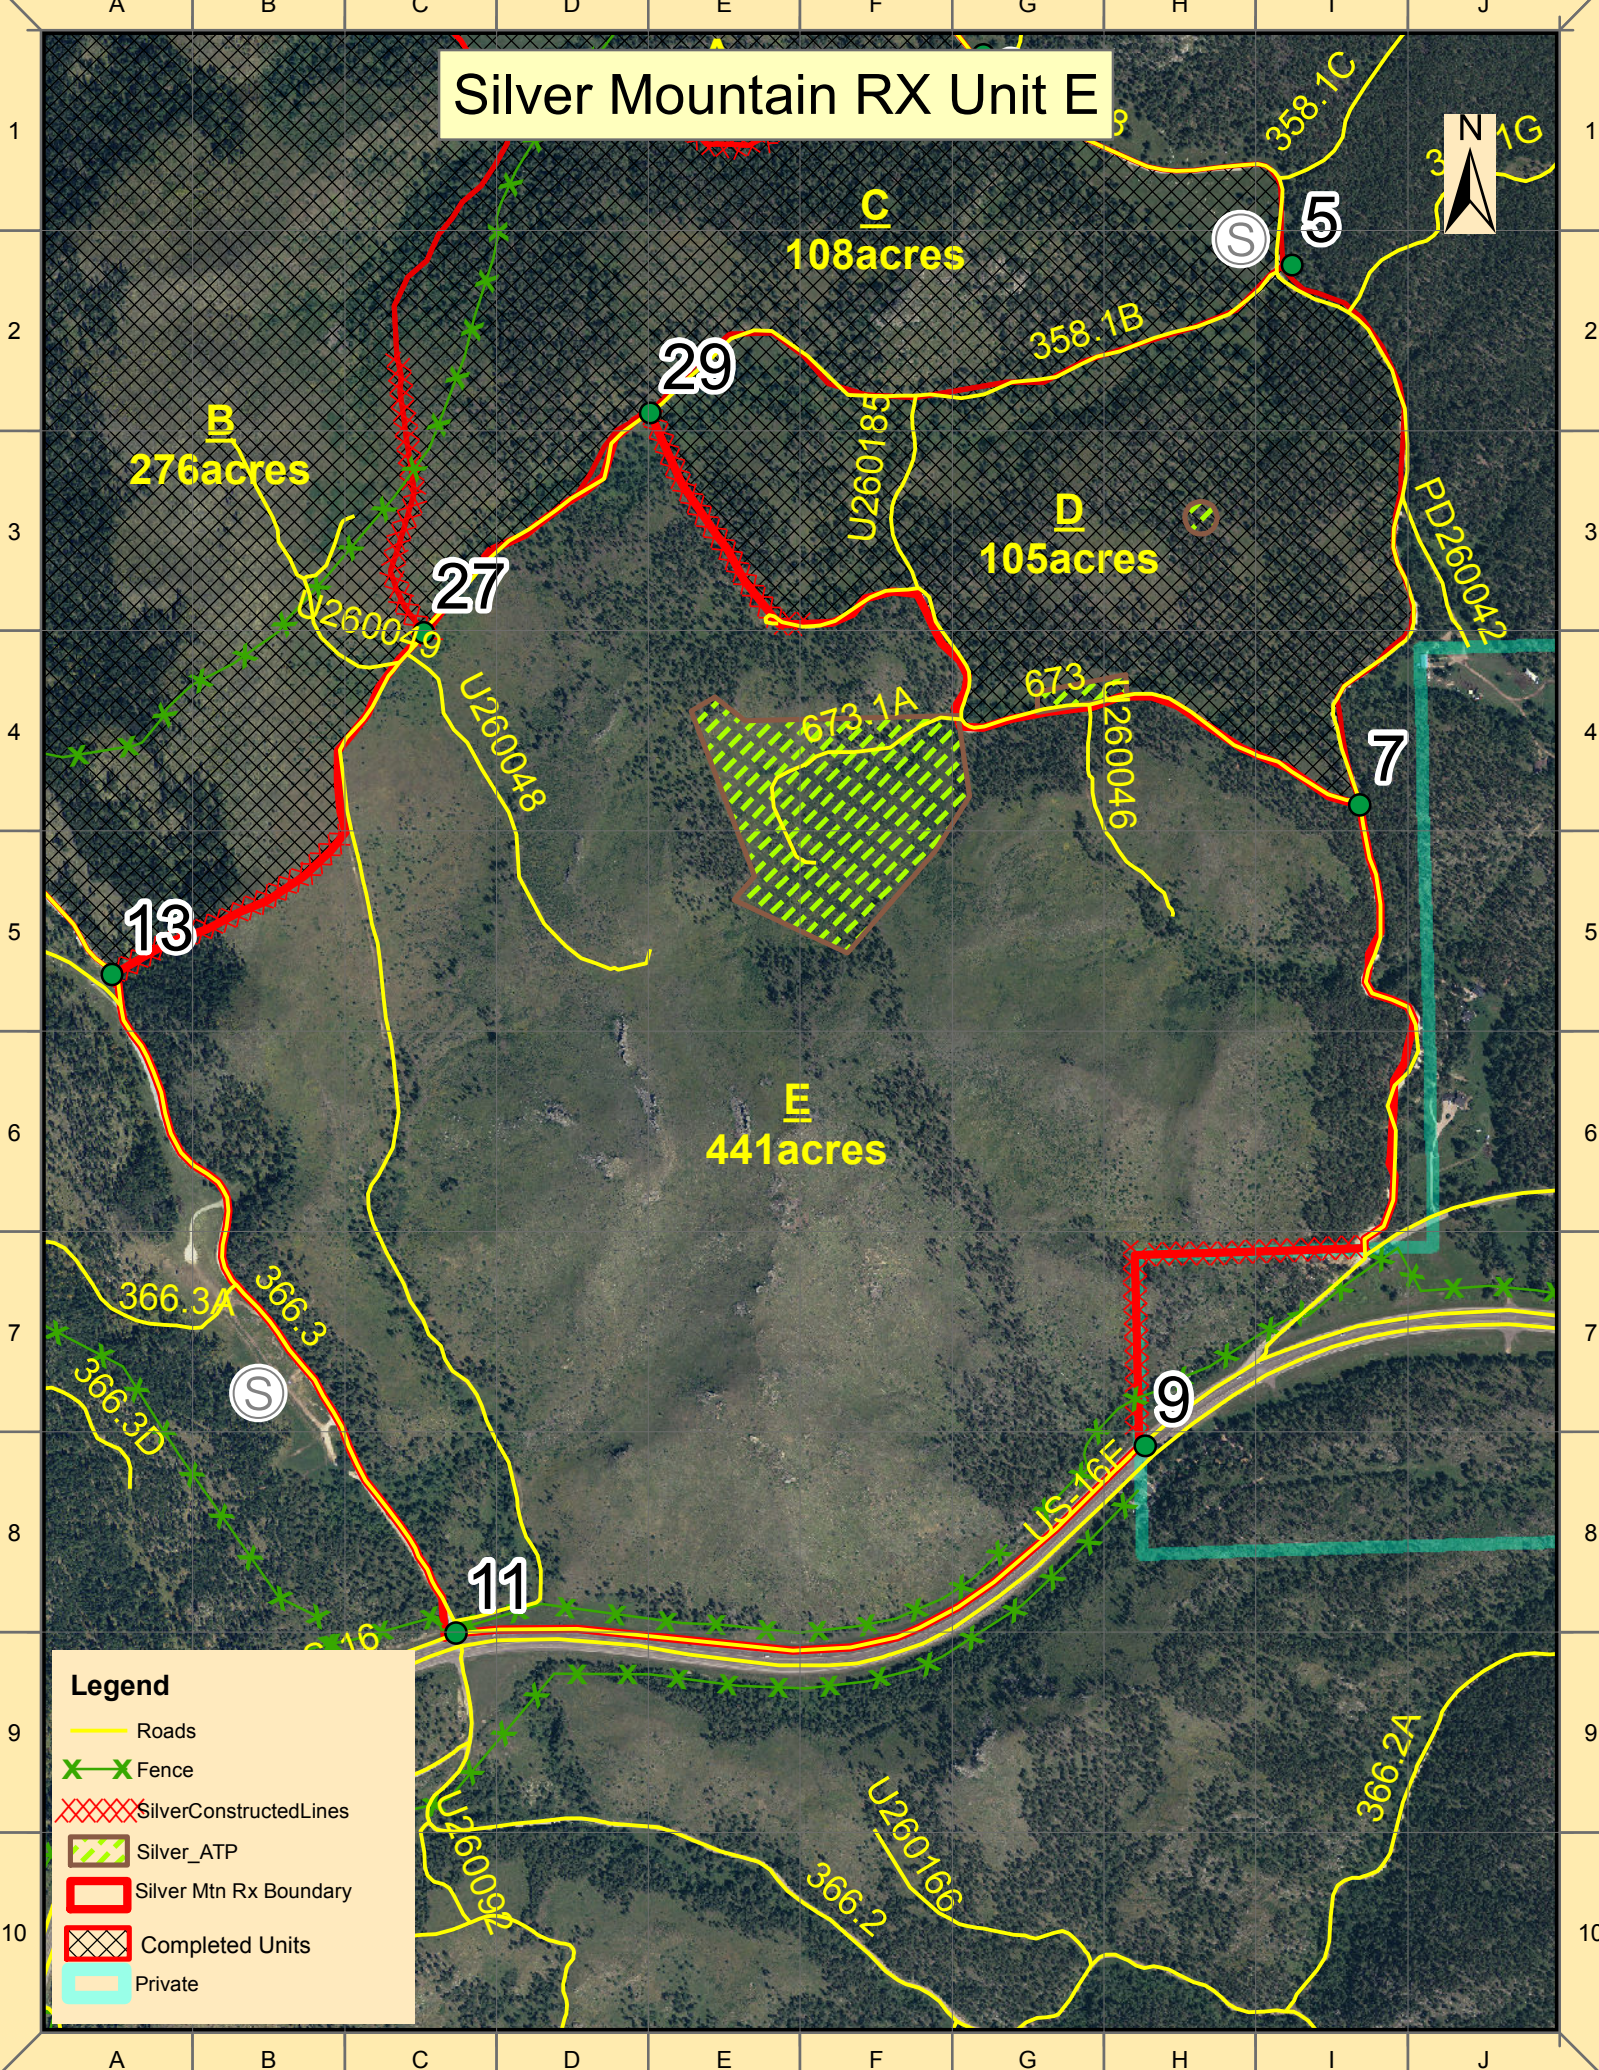

Silver Mountain RX Unit E

B
276 acres

C
108 acres

D
105 acres

E
441 acres

13

27

29

5

7

9

11

366.2

366.2A

358.1C

358.1B

U260049

U260048

U260185

U260046

PD260042

673.1A

673

366.3D

366.3

LIS-16E

U260092

U260166