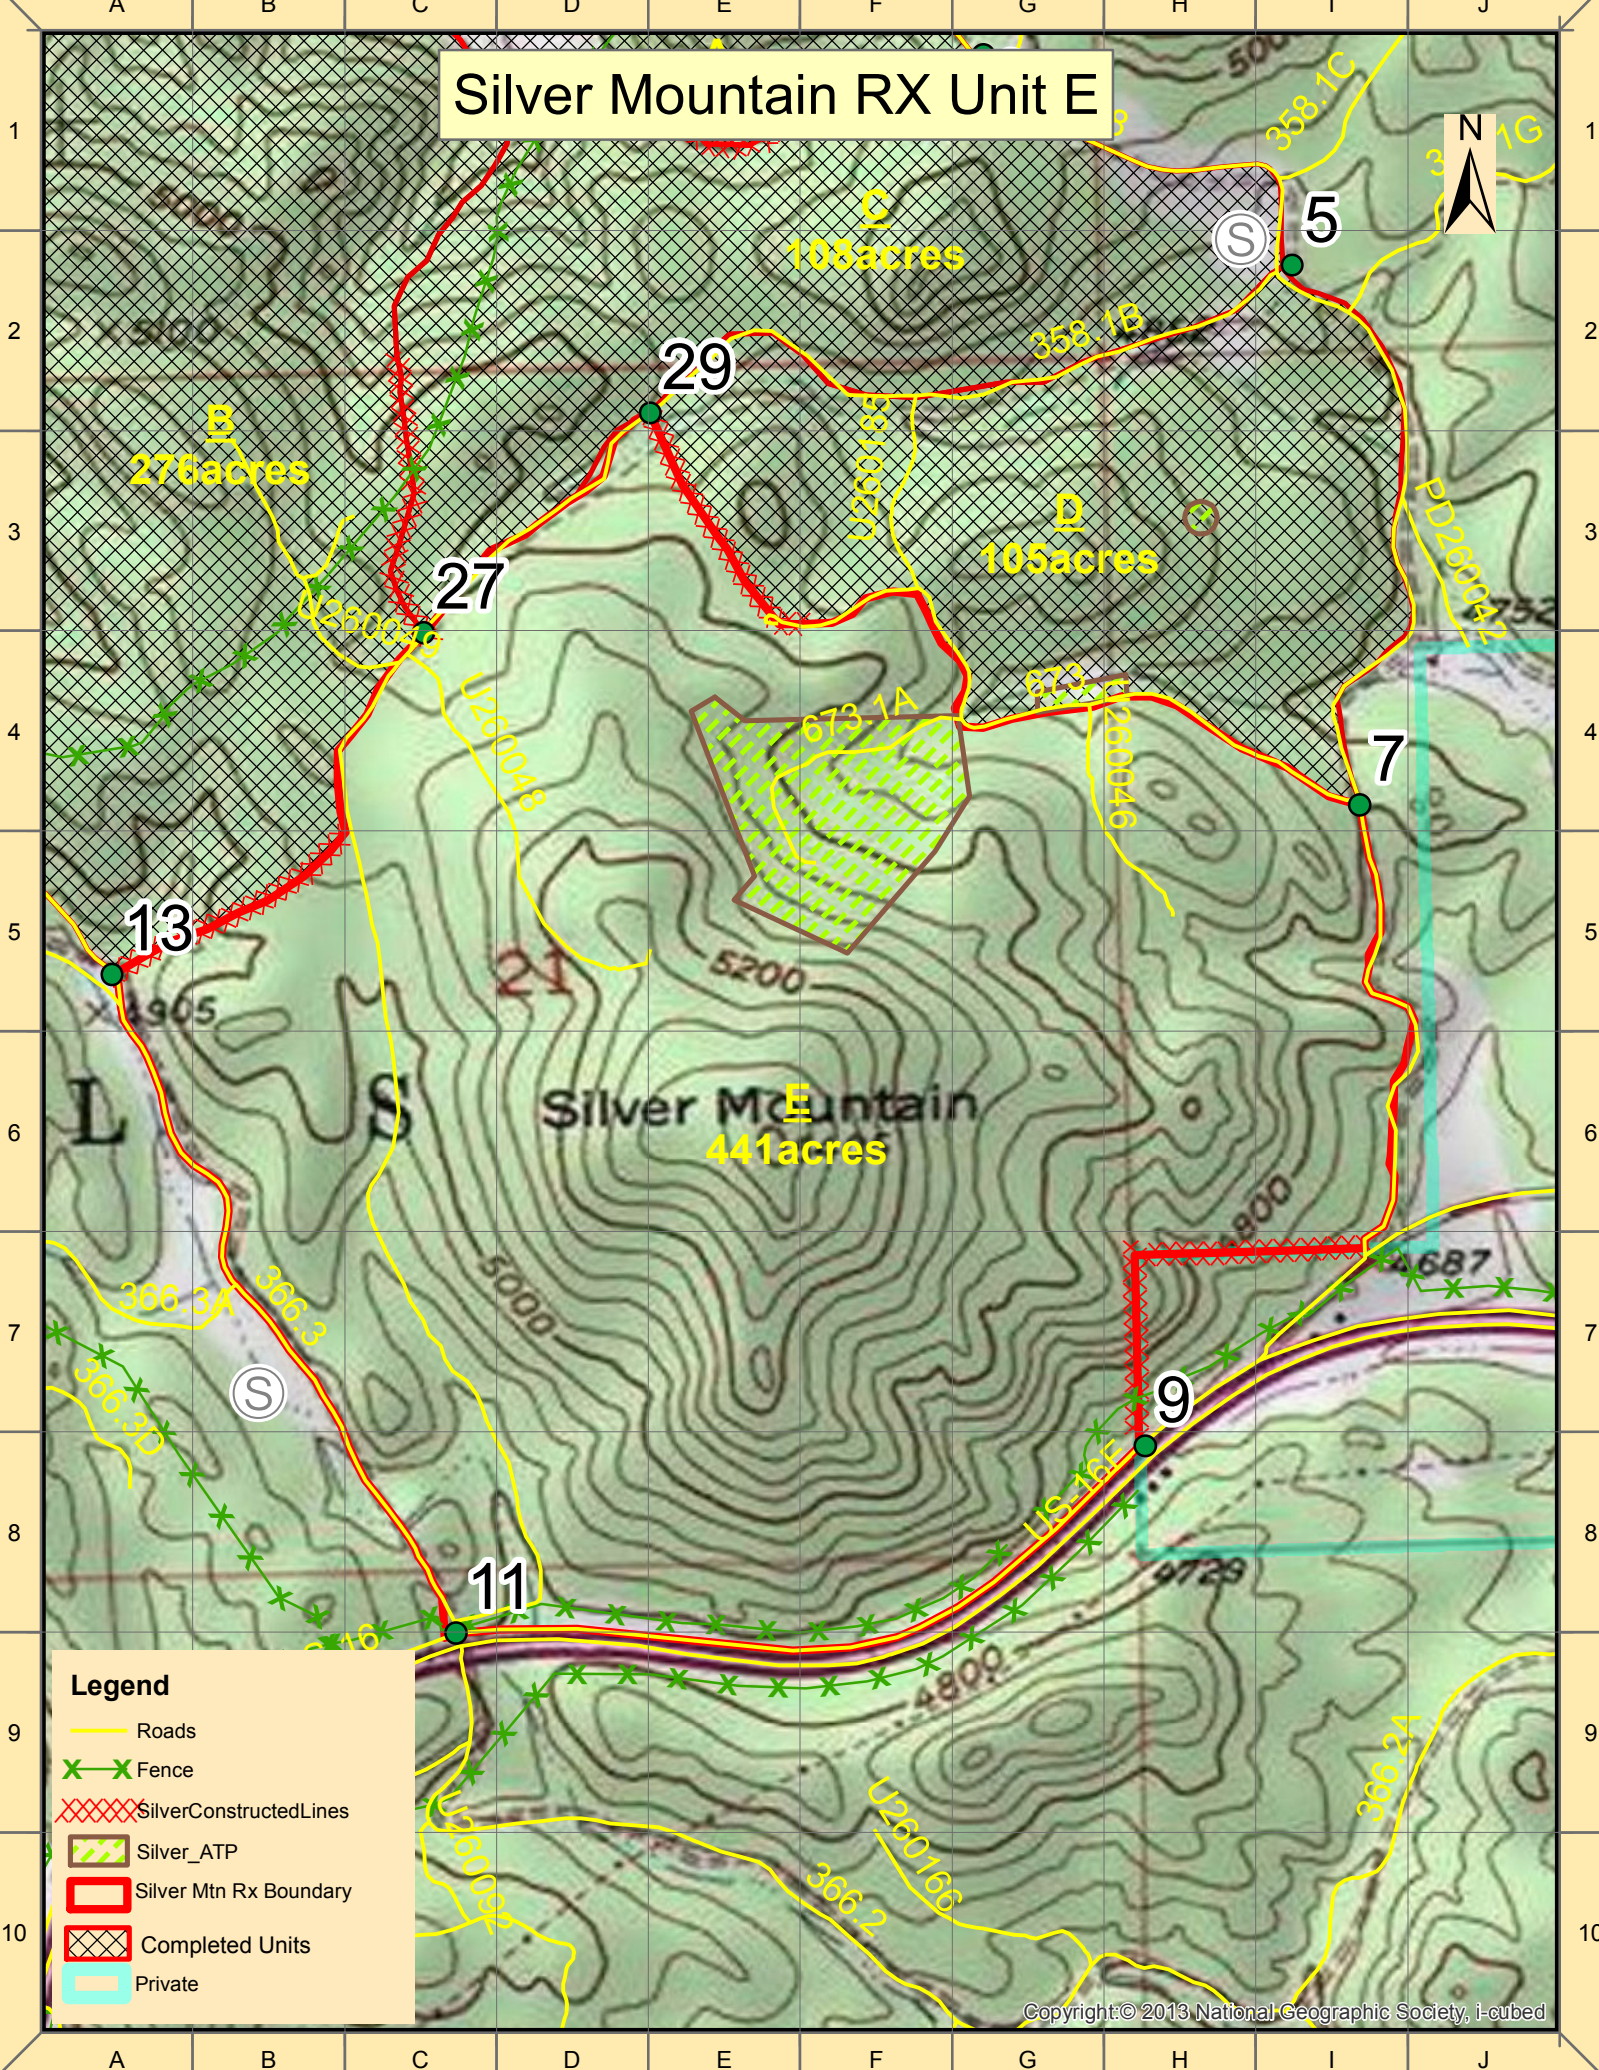

Silver Mountain RX Unit E

Legend

- Roads
- Fence
- SilverConstructedLines
- Silver_ATP
- Silver Mtn Rx Boundary
- Completed Units
- Private