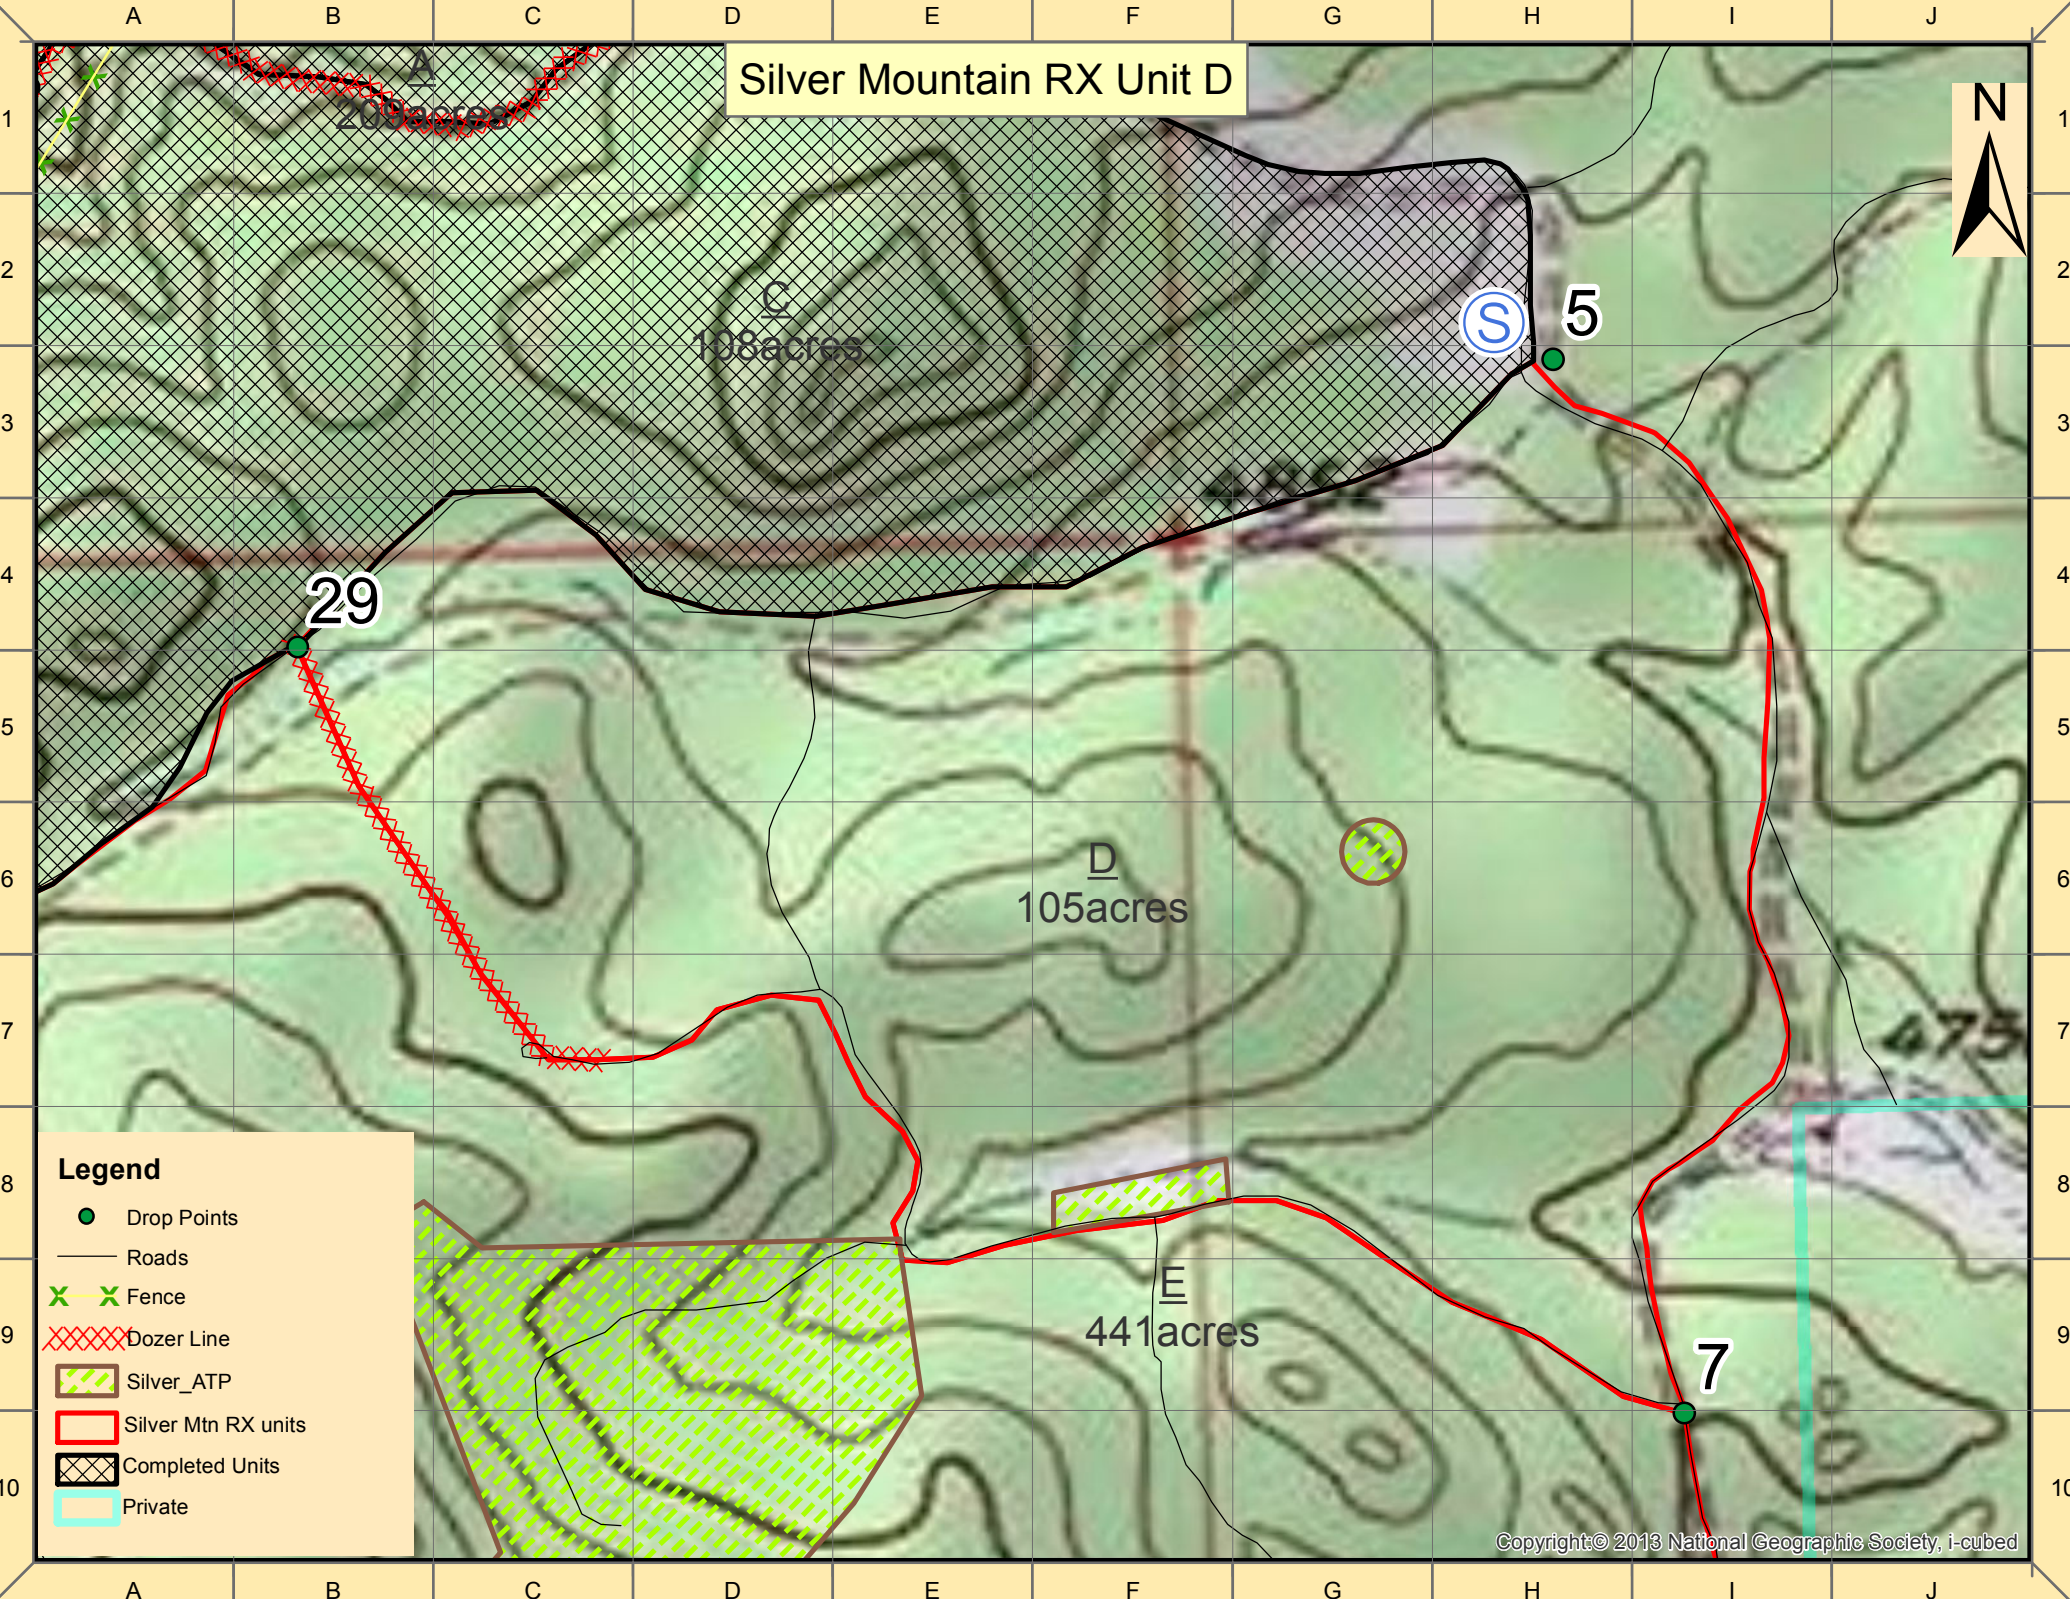

Silver Mountain RX Unit D

C
108 acres

D
105 acres

E
441 acres

475

29

5

7

S

Legend

- Drop Points
- Roads
- ✕ Fence
- ⊗ Dozer Line
- ▨ Silver_ATP
- ▭ Silver Mtn RX units
- ⊗ Completed Units
- ▭ Private