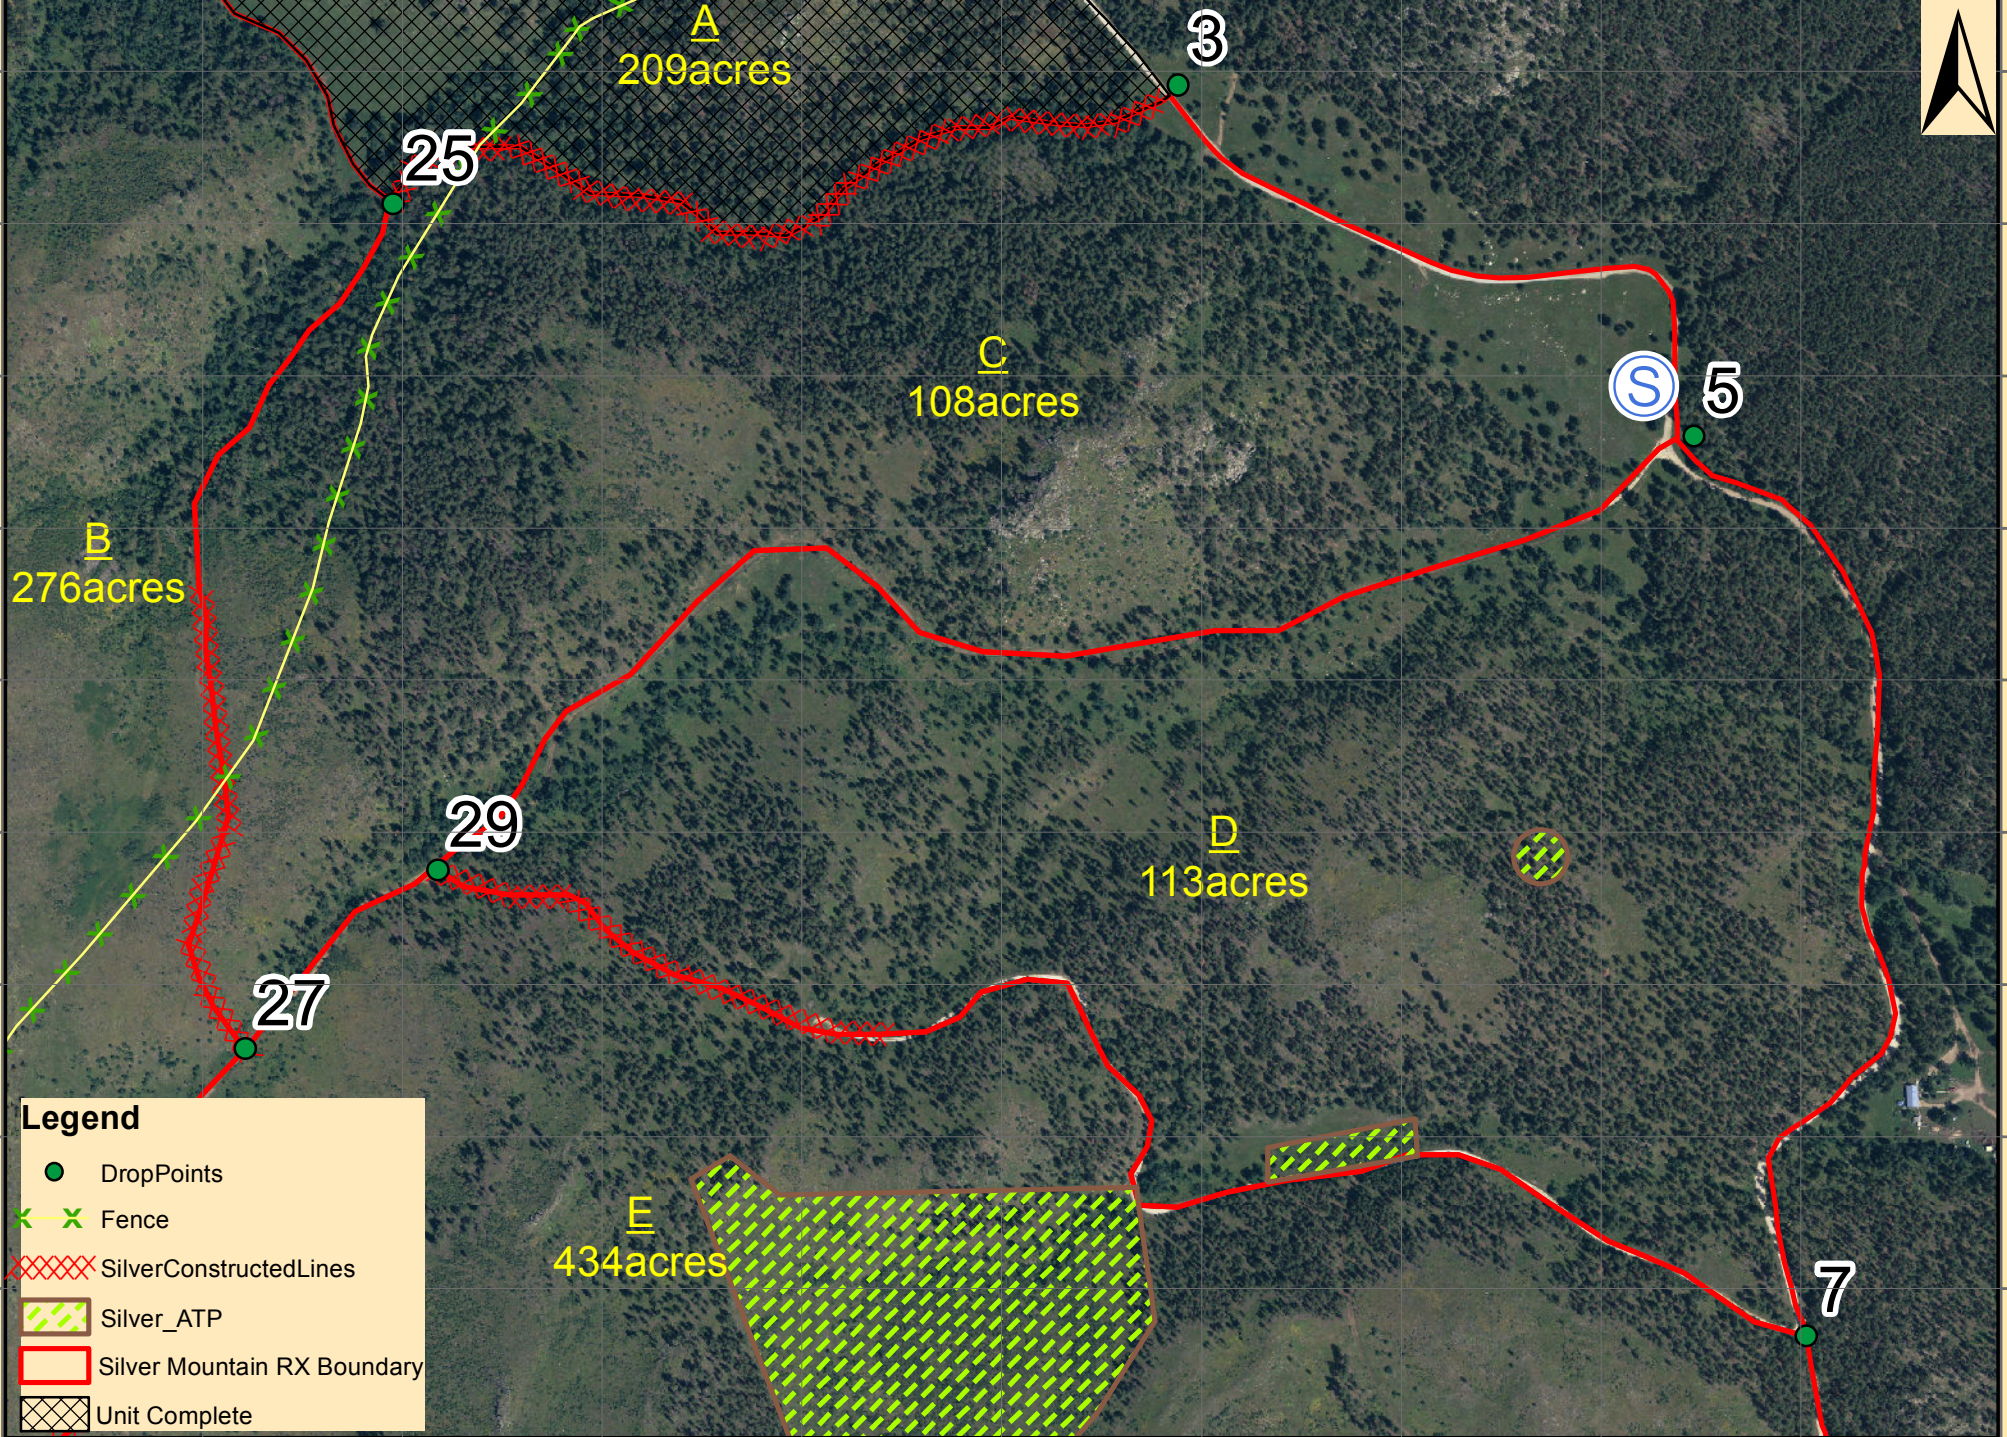

Silver Mountain RX Unit C & D

Legend

- DropPoints
- ✕ Fence
- ✖ SilverConstructedLines
- ▨ Silver_ATP
- ▭ Silver Mountain RX Boundary
- ▩ Unit Complete