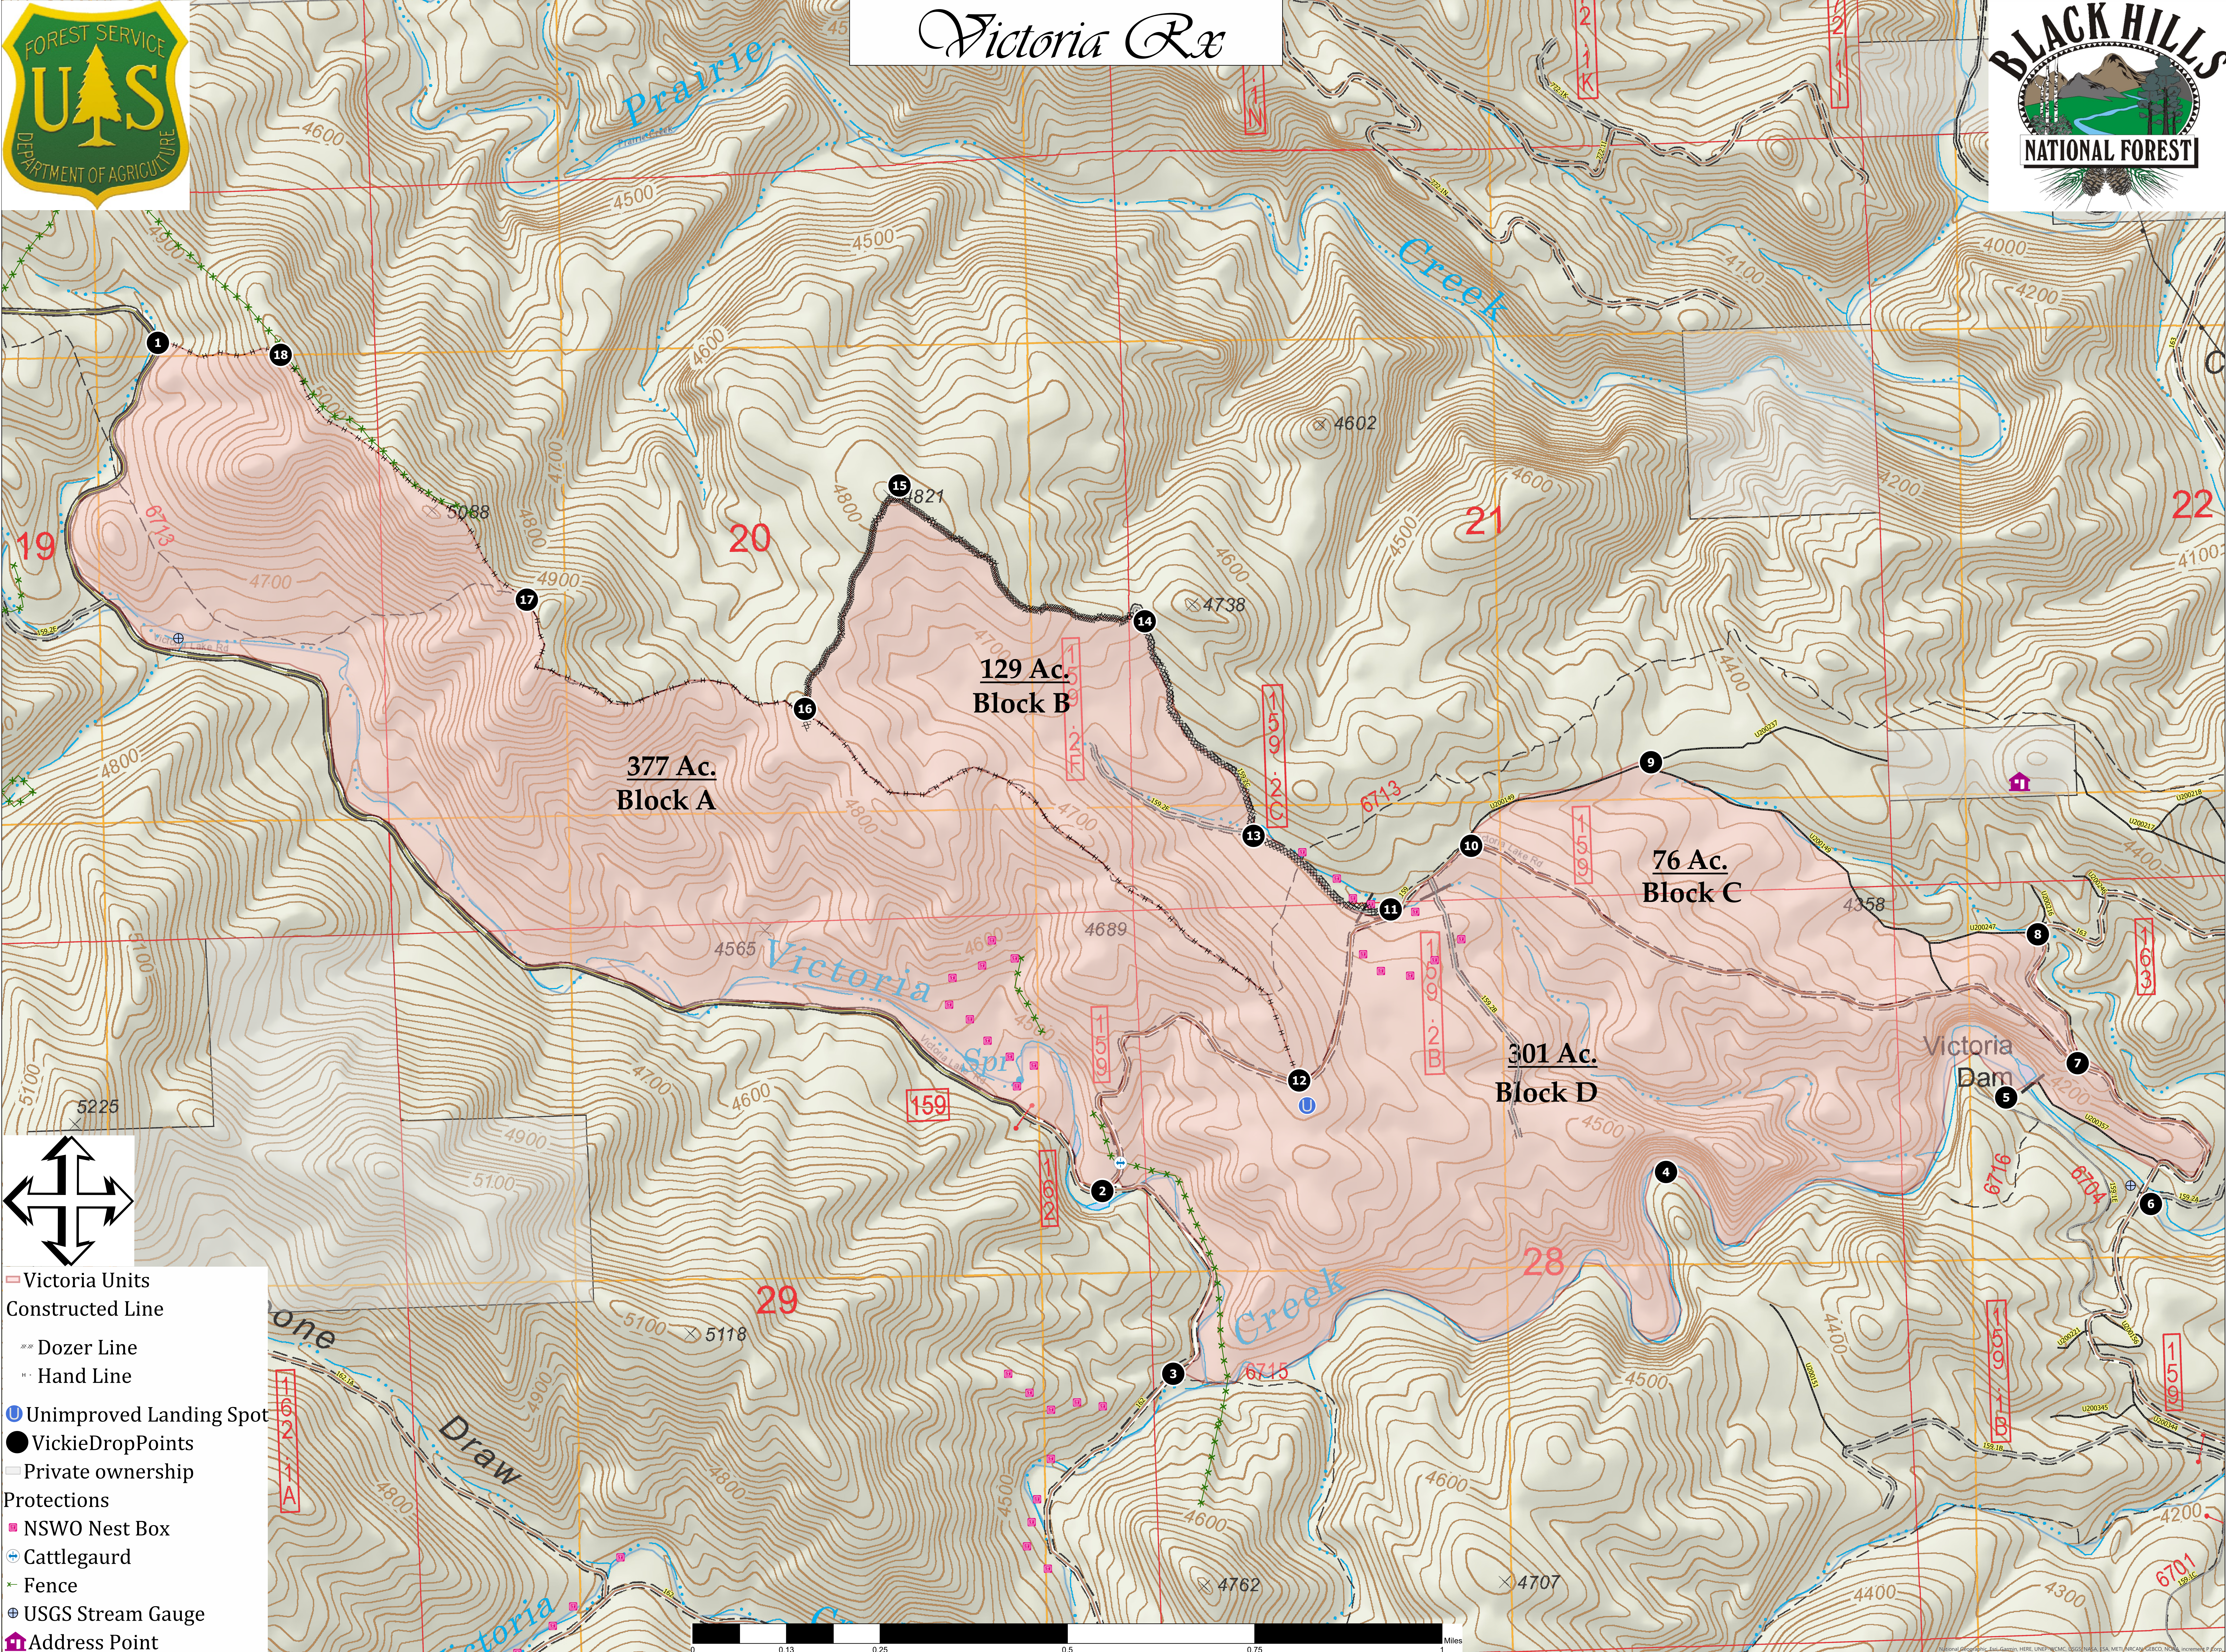

Victoria Rx

- Victoria Units
- Constructed Line
- ** Dozer Line
- Hand Line
- Unimproved Landing Spot
- VickieDropPoints
- Private ownership
- Protections
- NSWO Nest Box
- Cattlegaurd
- Fence
- USGS Stream Gauge
- Address Point