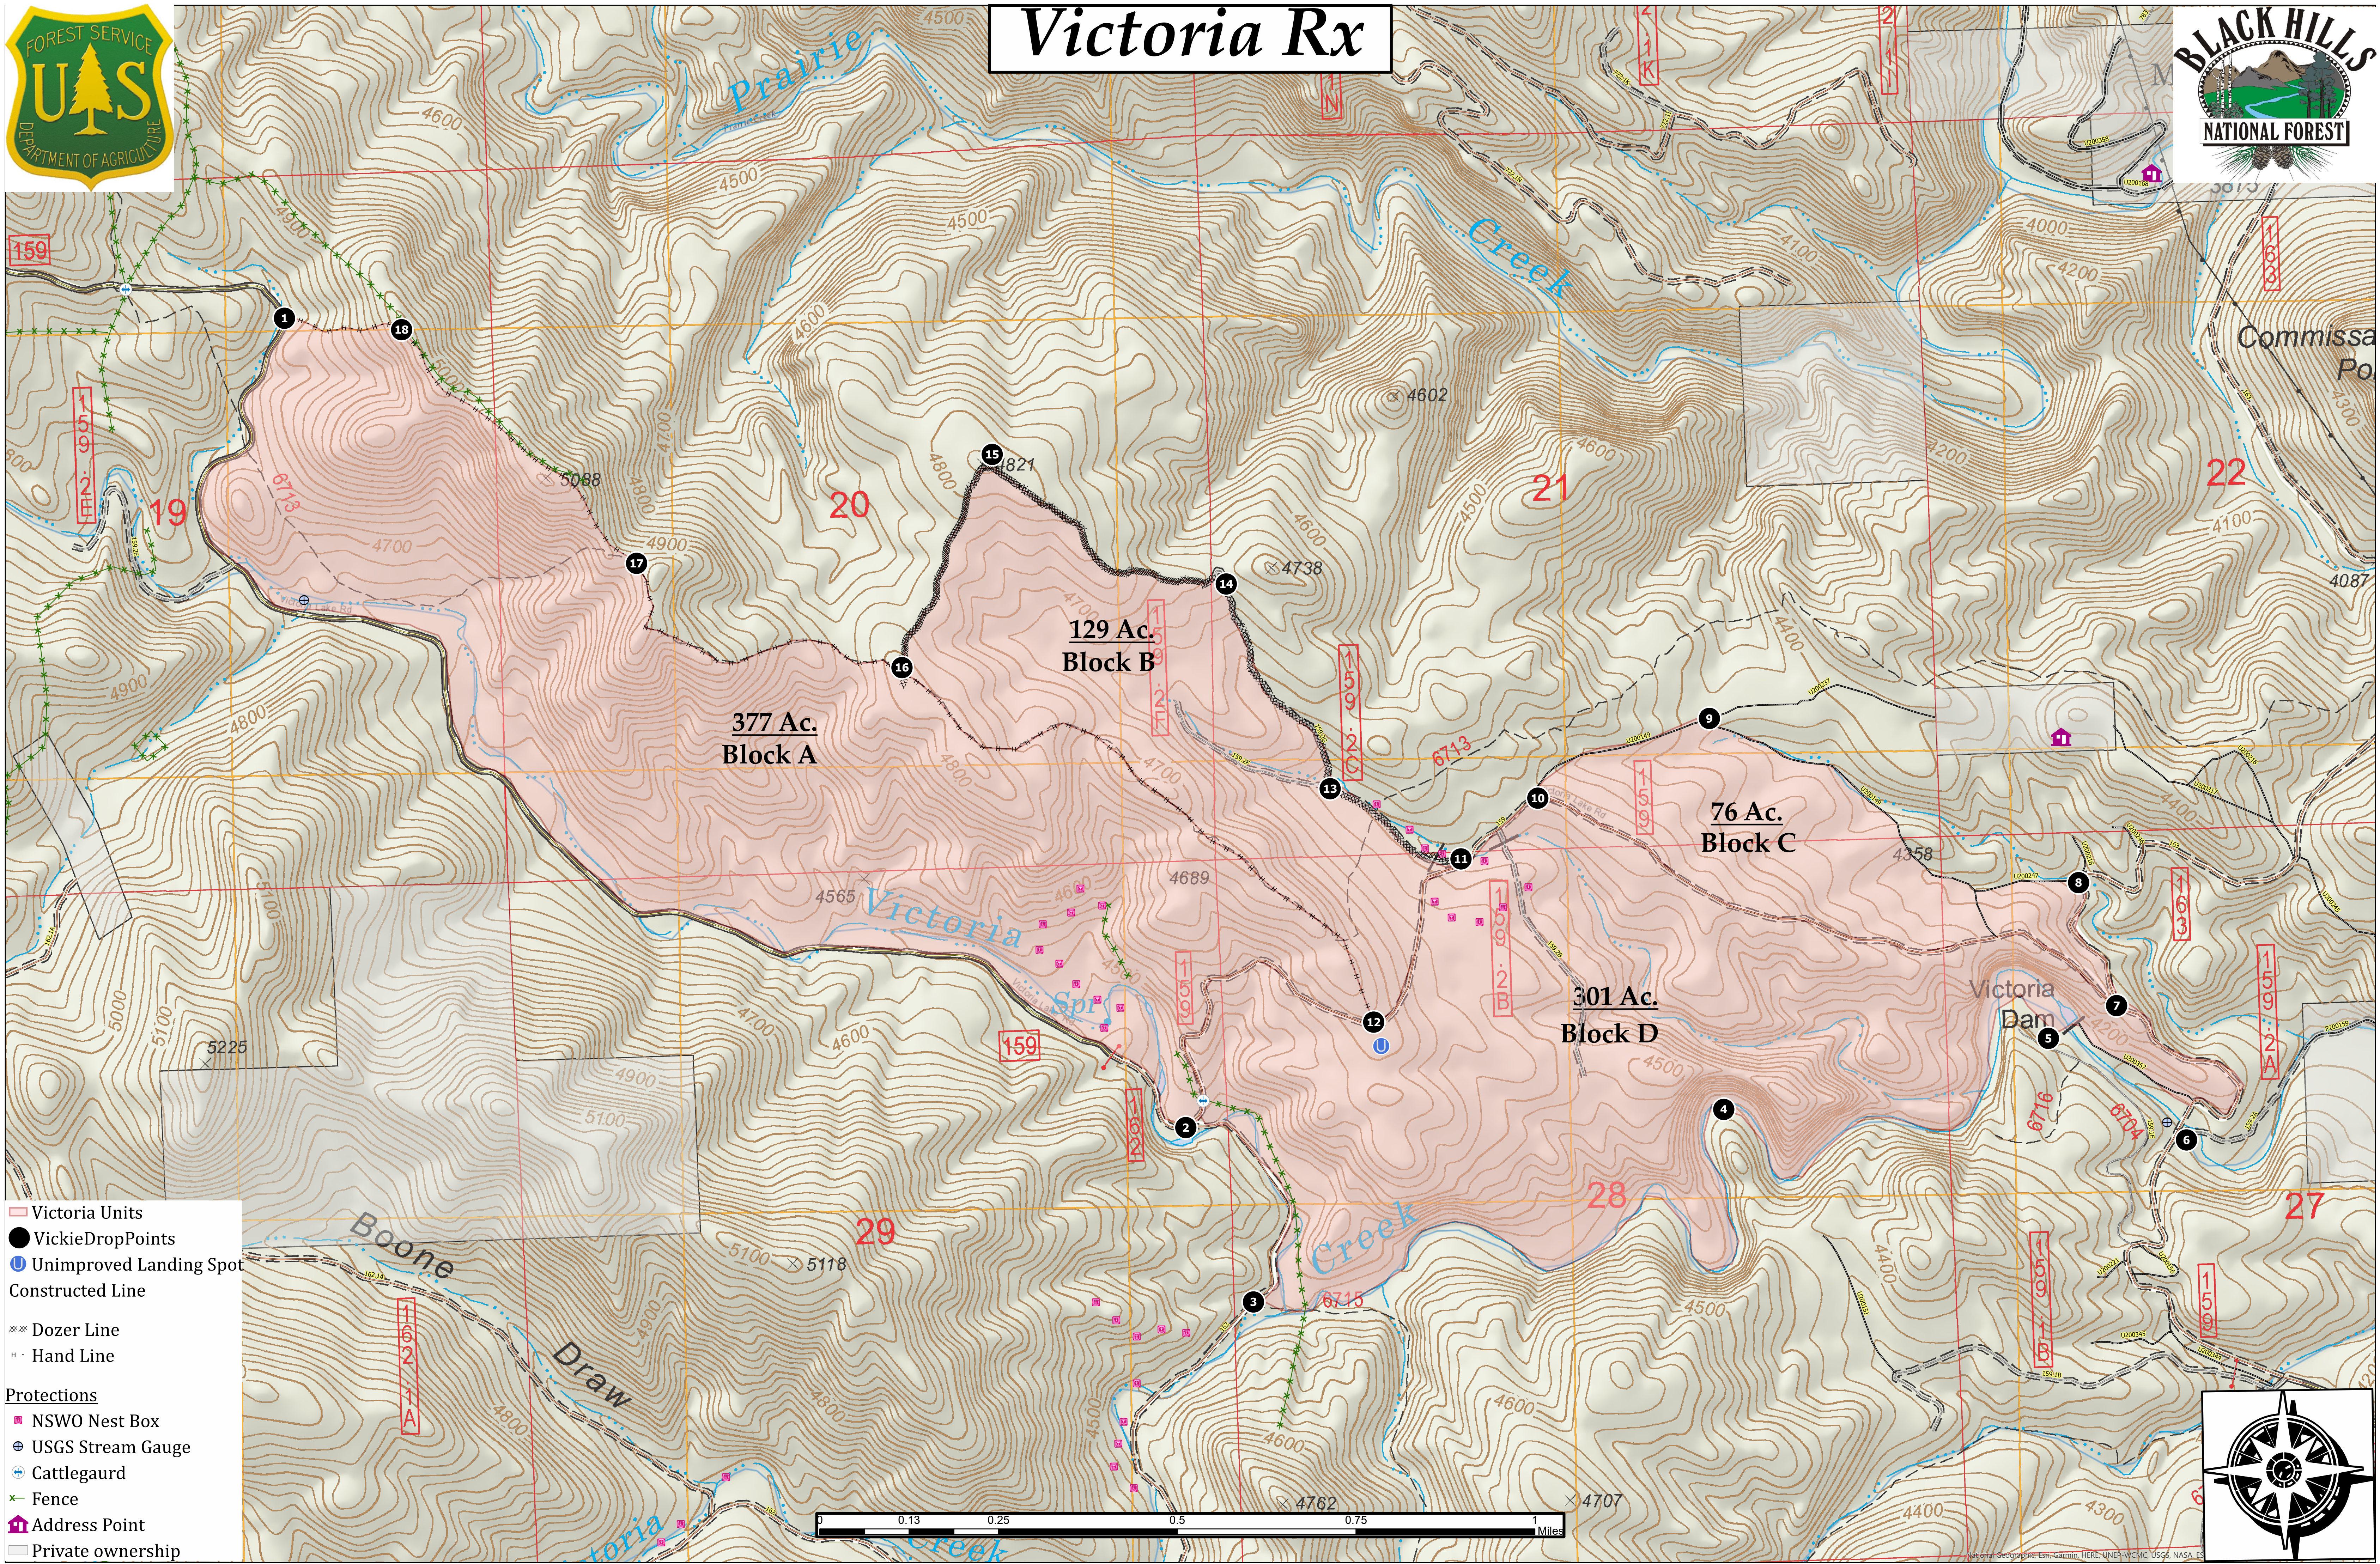

# Victoria Rx

- Victoria Units
- VickieDropPoints
- Unimproved Landing Spot
- Constructed Line
- Dozer Line
- Hand Line
- Protections
  - NSWO Nest Box
  - USGS Stream Gauge
  - Cattleguard
  - Fence
  - Address Point
  - Private ownership