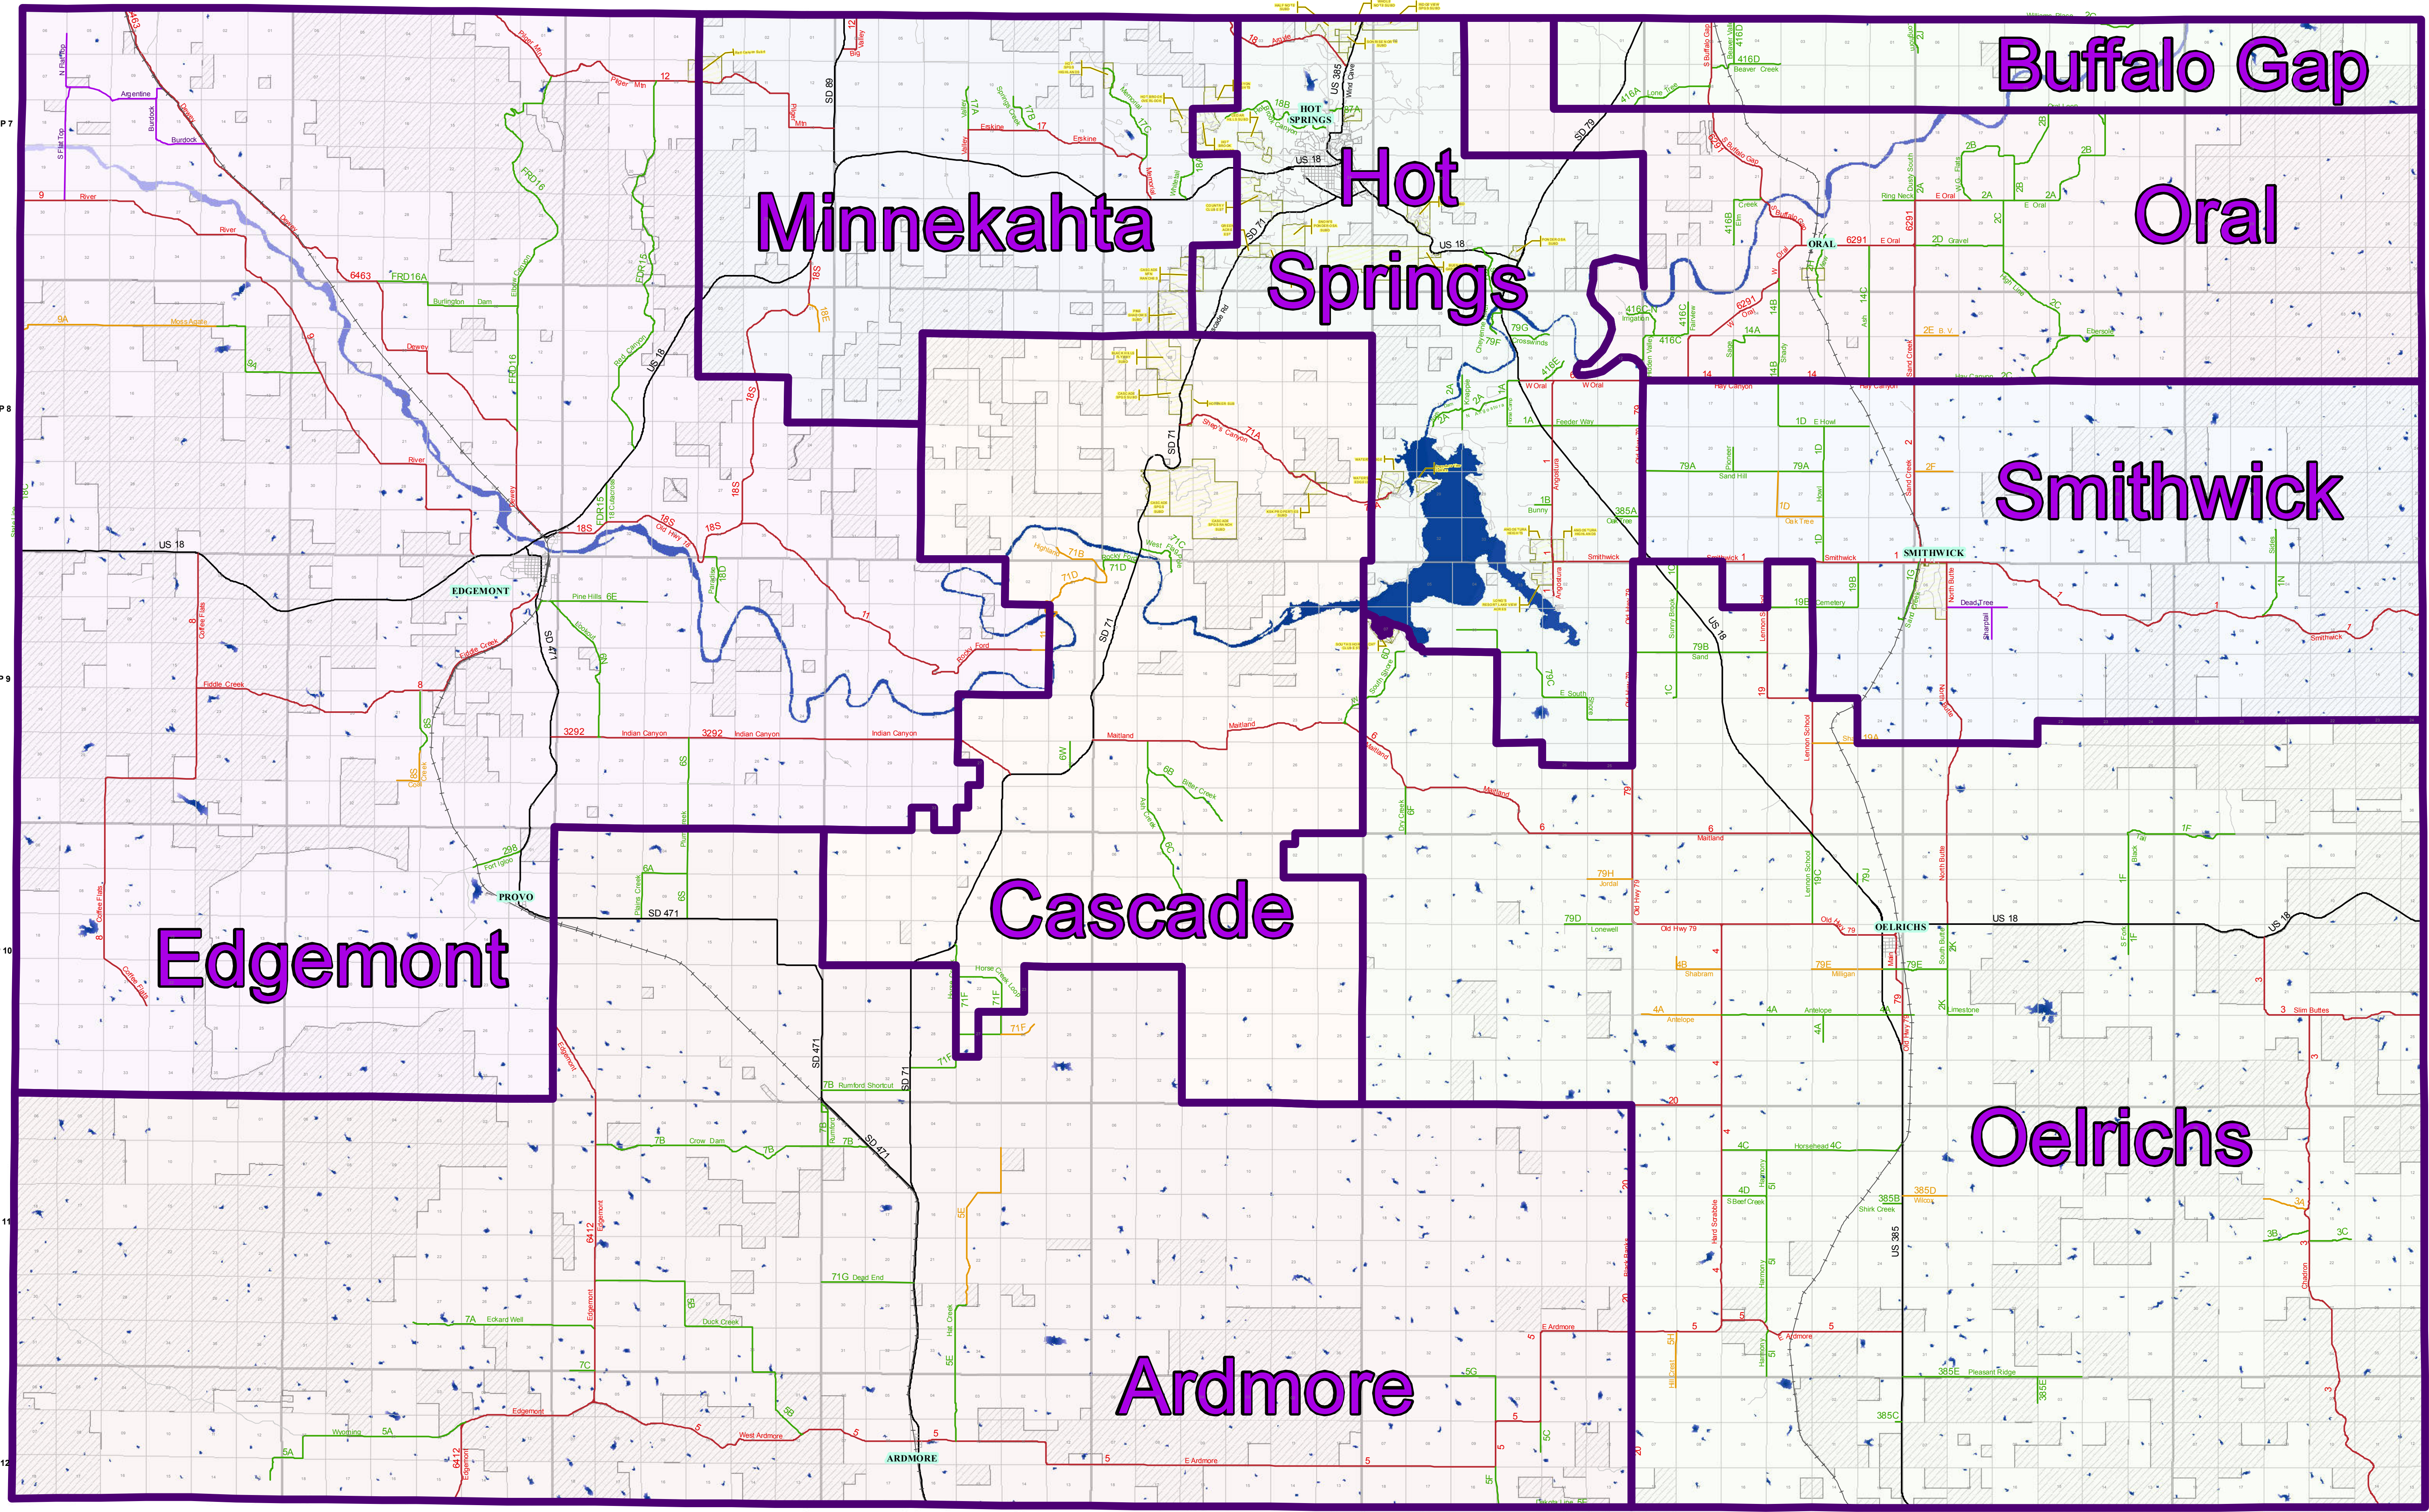

RG 1 RG 2 RG 3 RG 4 RG 5 RG 6 RG 7 RG 8 RG 9

TWP 7
TWP 8
TWP 9
TWP 10
TWP 11
TWP 12

Buffalo Gap

Minnekahta

Hot Springs

Oral

Smithwick

Cascade

Edgemont

Oelrichs

Ardmore

Fall River
County
Roads &
Fire Dist

- Legend**
- Fire_dist
 - Railroad
 - Roads**
 - Other
 - CITY STREET
 - NO MAINTENANCE
 - PRIMARY
 - SECONDARY
 - STATE
 - TOWNSHIP
 - Subdivisions