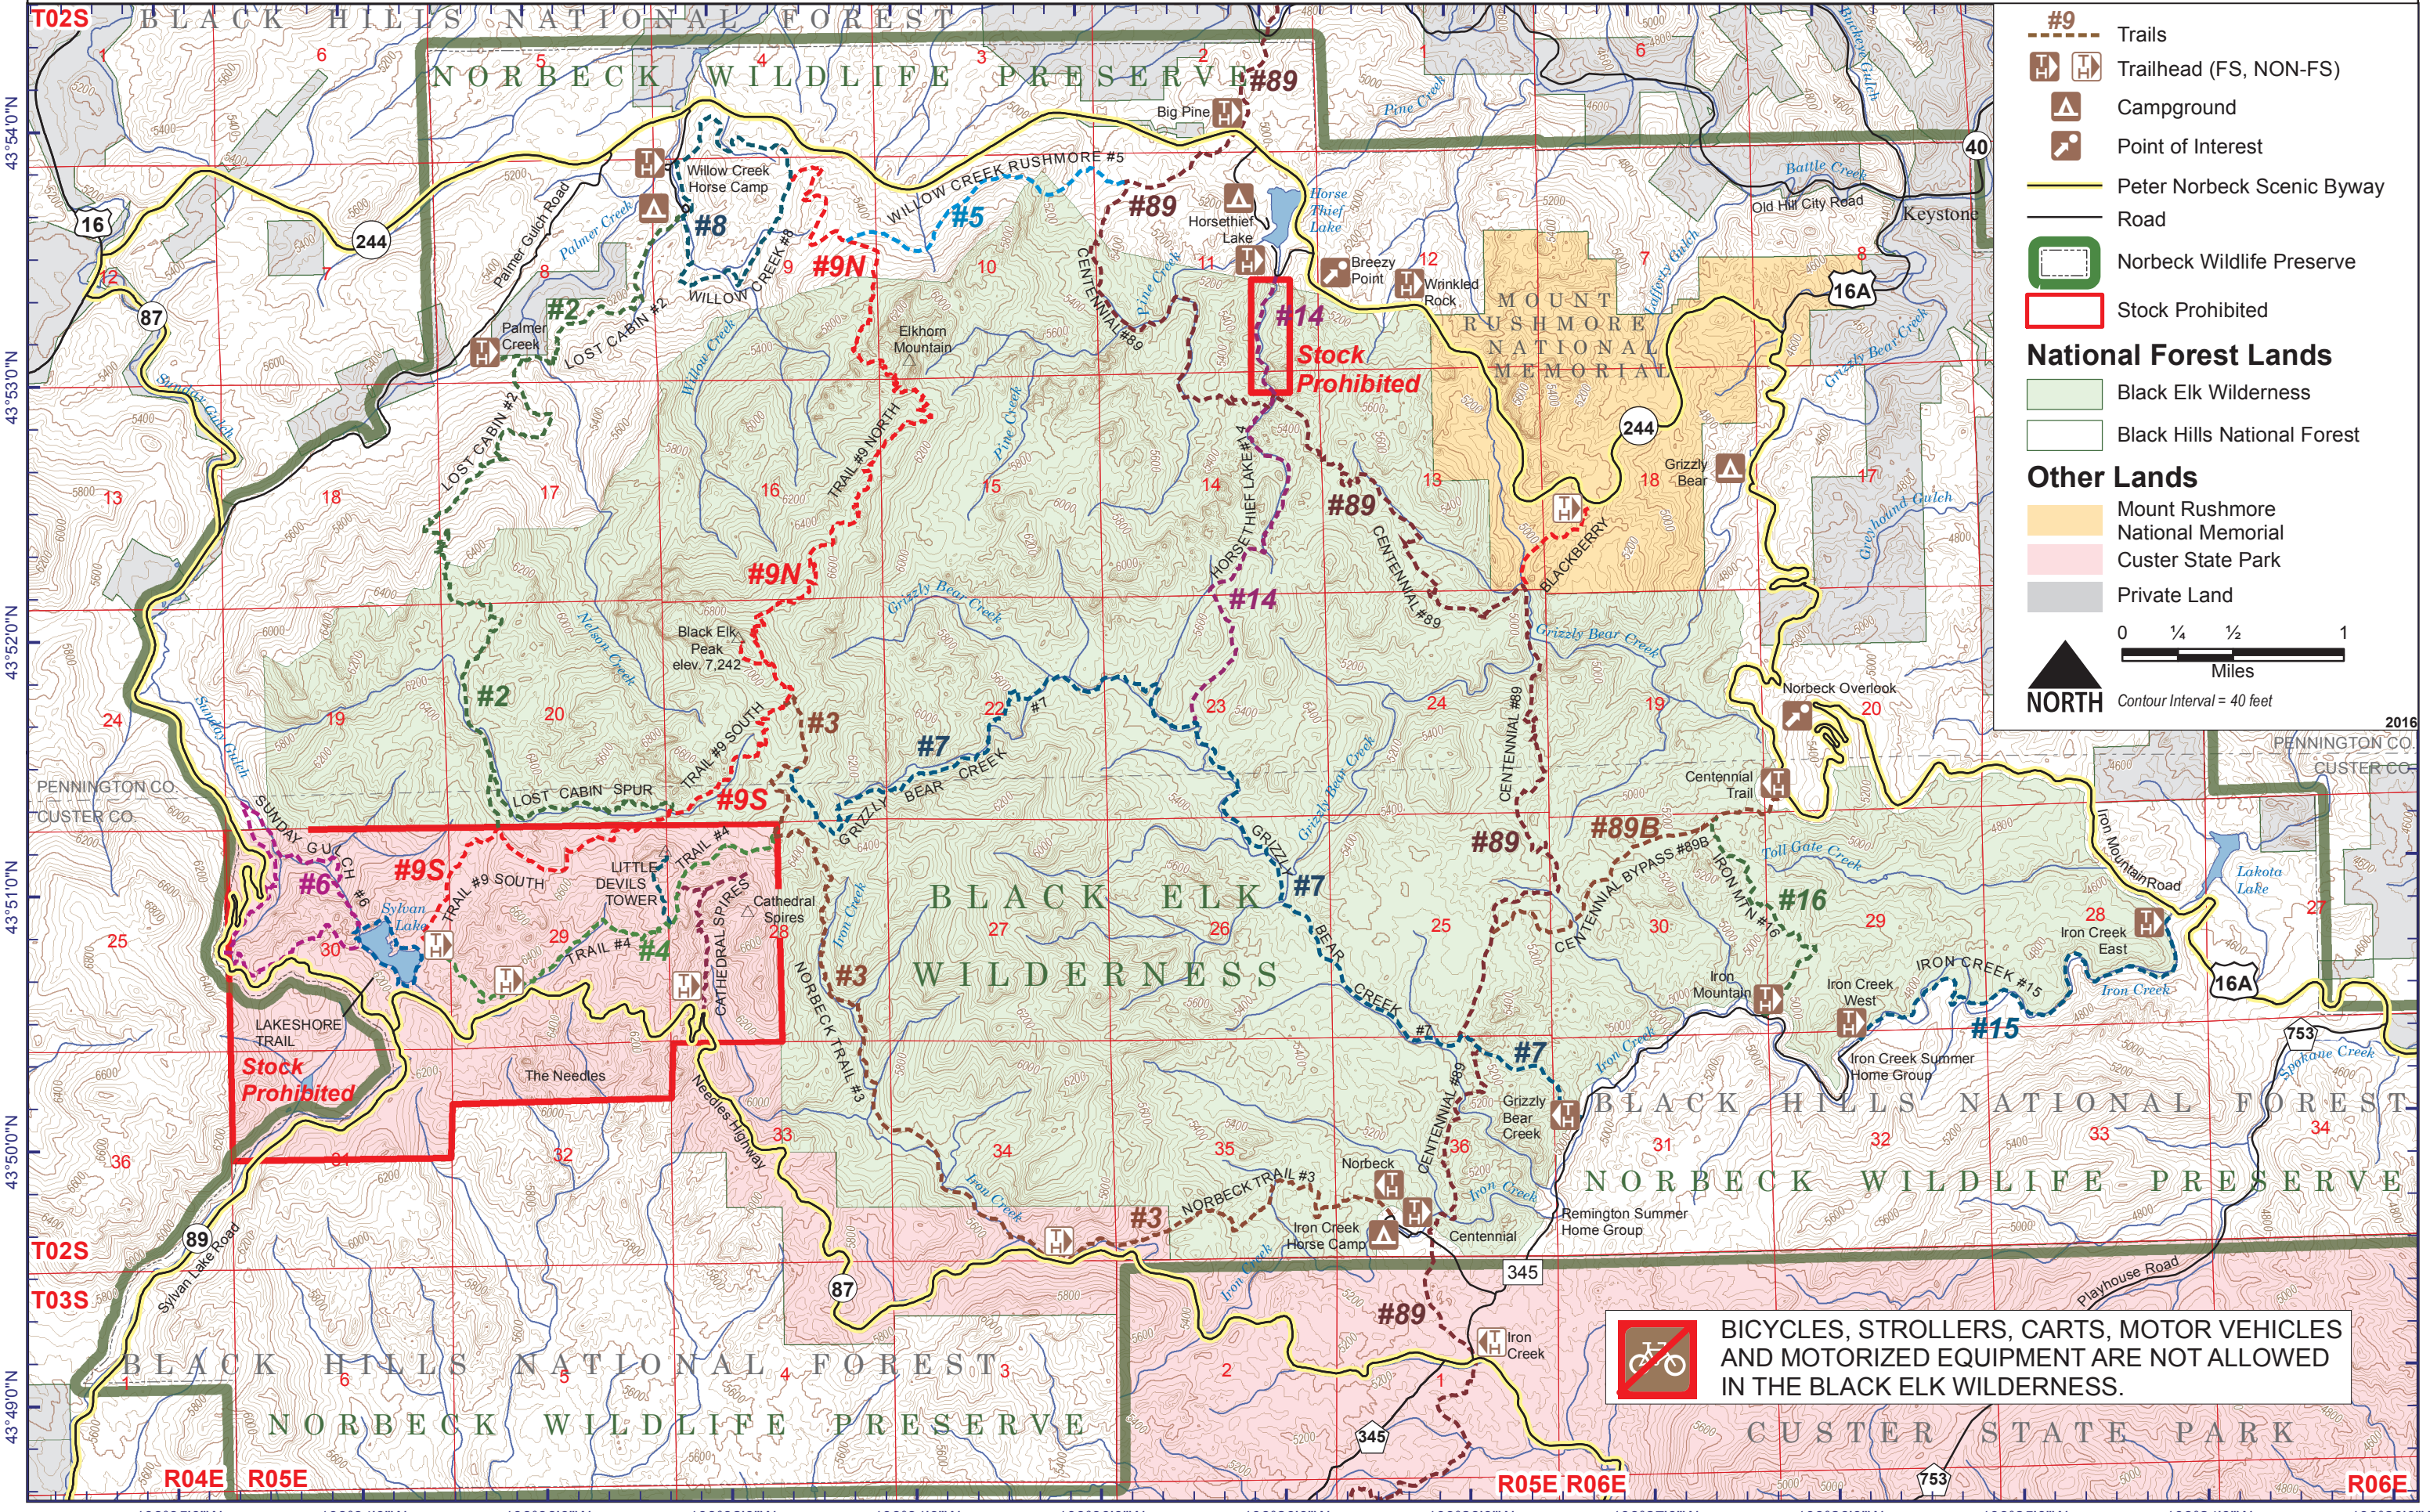

Black Elk Wilderness and Norbeck Wildlife Preserve Trail System

#9 Trails

Trailhead (FS, NON-FS)

Campground

Point of Interest

Peter Norbeck Scenic Byway

Road

Norbeck Wildlife Preserve

Stock Prohibited

National Forest Lands

Black Elk Wilderness

Black Hills National Forest

Other Lands

Mount Rushmore National Memorial

Custer State Park

Private Land

0 1/4 1/2 1 Miles

NORTH Contour Interval = 40 feet

BICYCLES, STROLLERS, CARTS, MOTOR VEHICLES AND MOTORIZED EQUIPMENT ARE NOT ALLOWED IN THE BLACK ELK WILDERNESS.