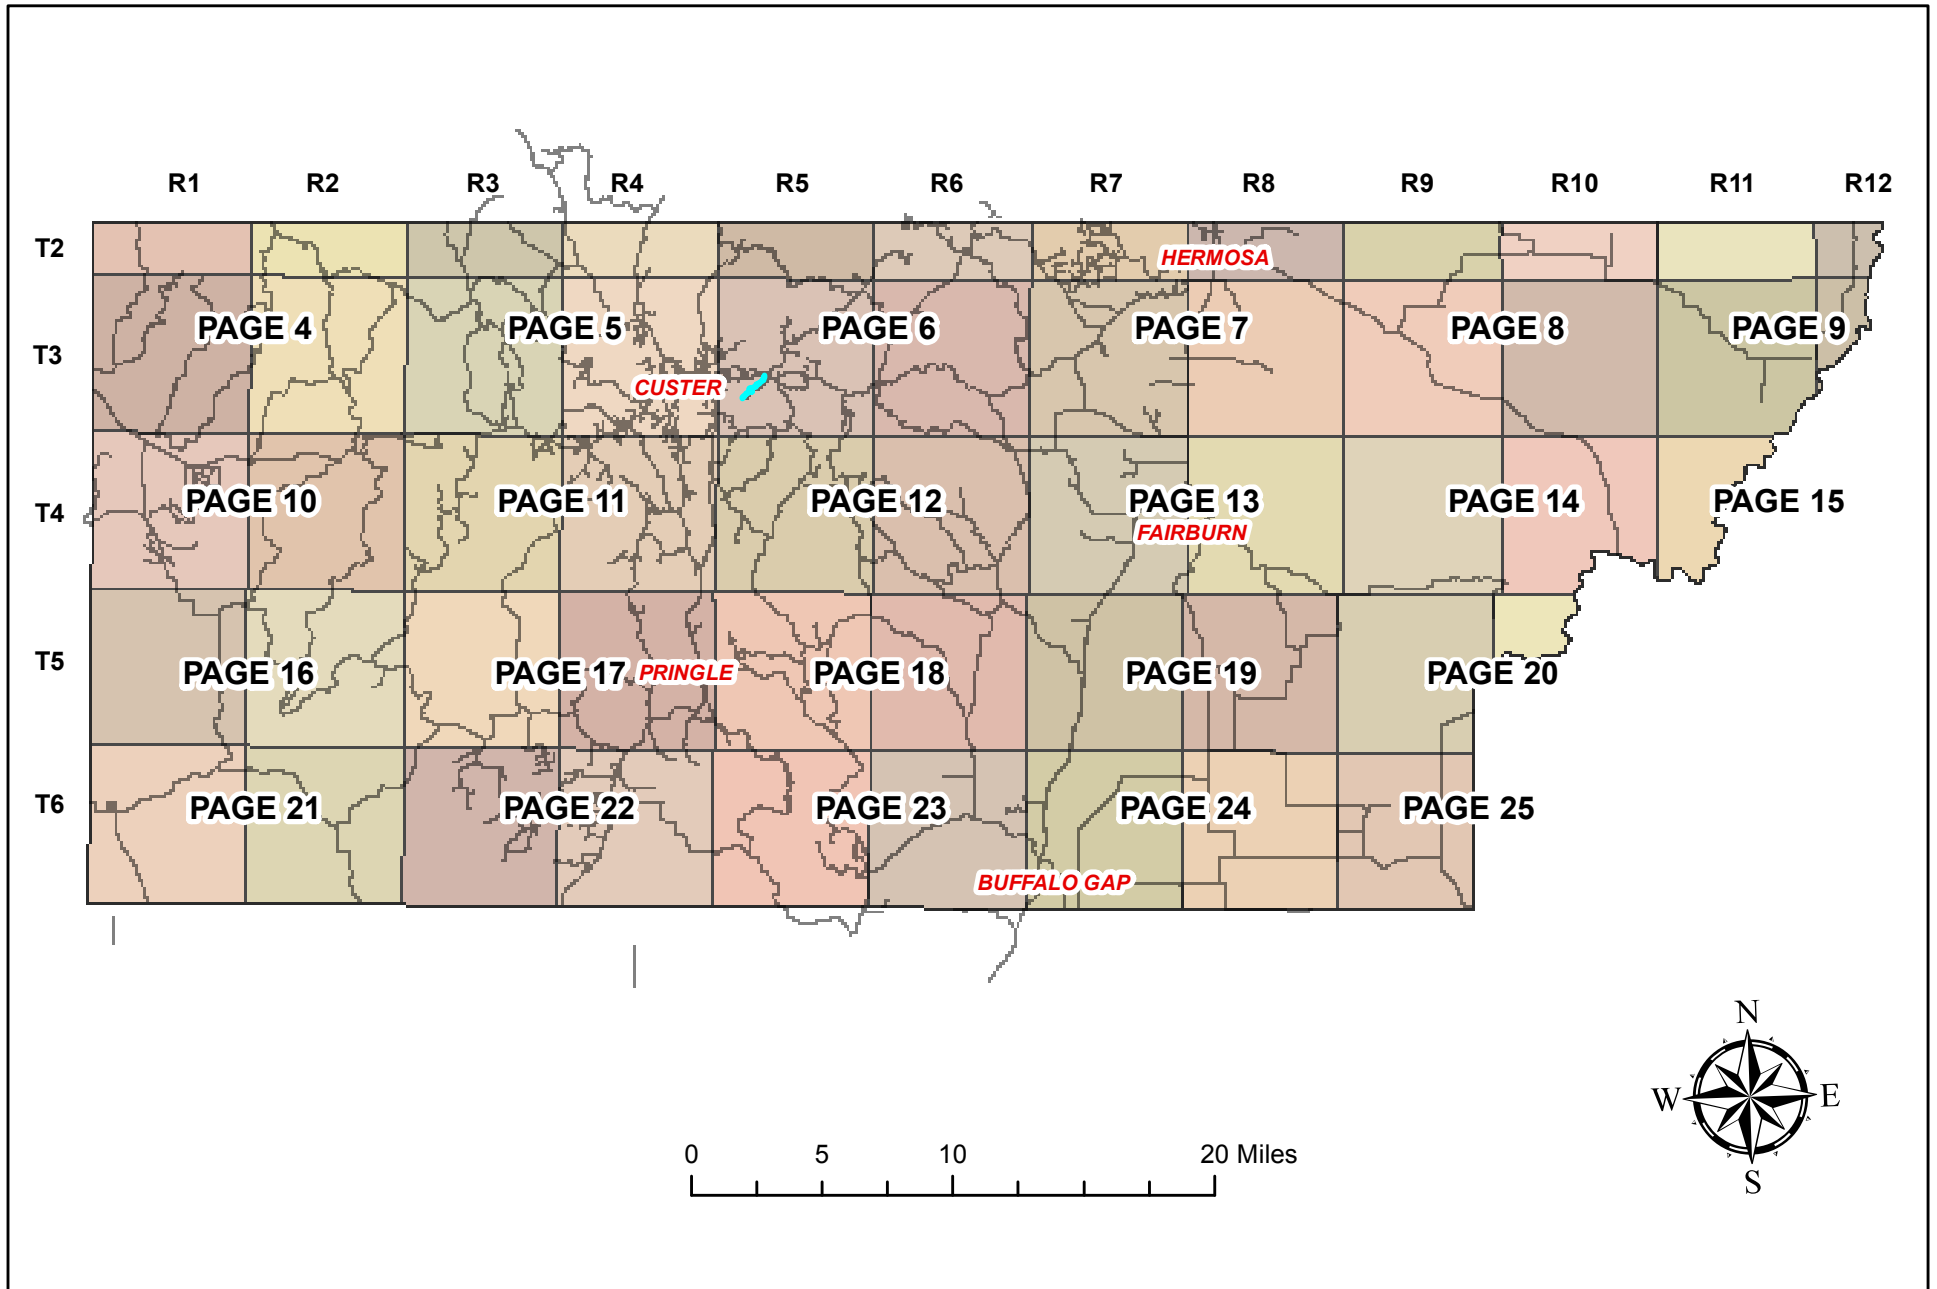

CUSTER COUNTY, SOUTH DAKOTA

MAP INDEX