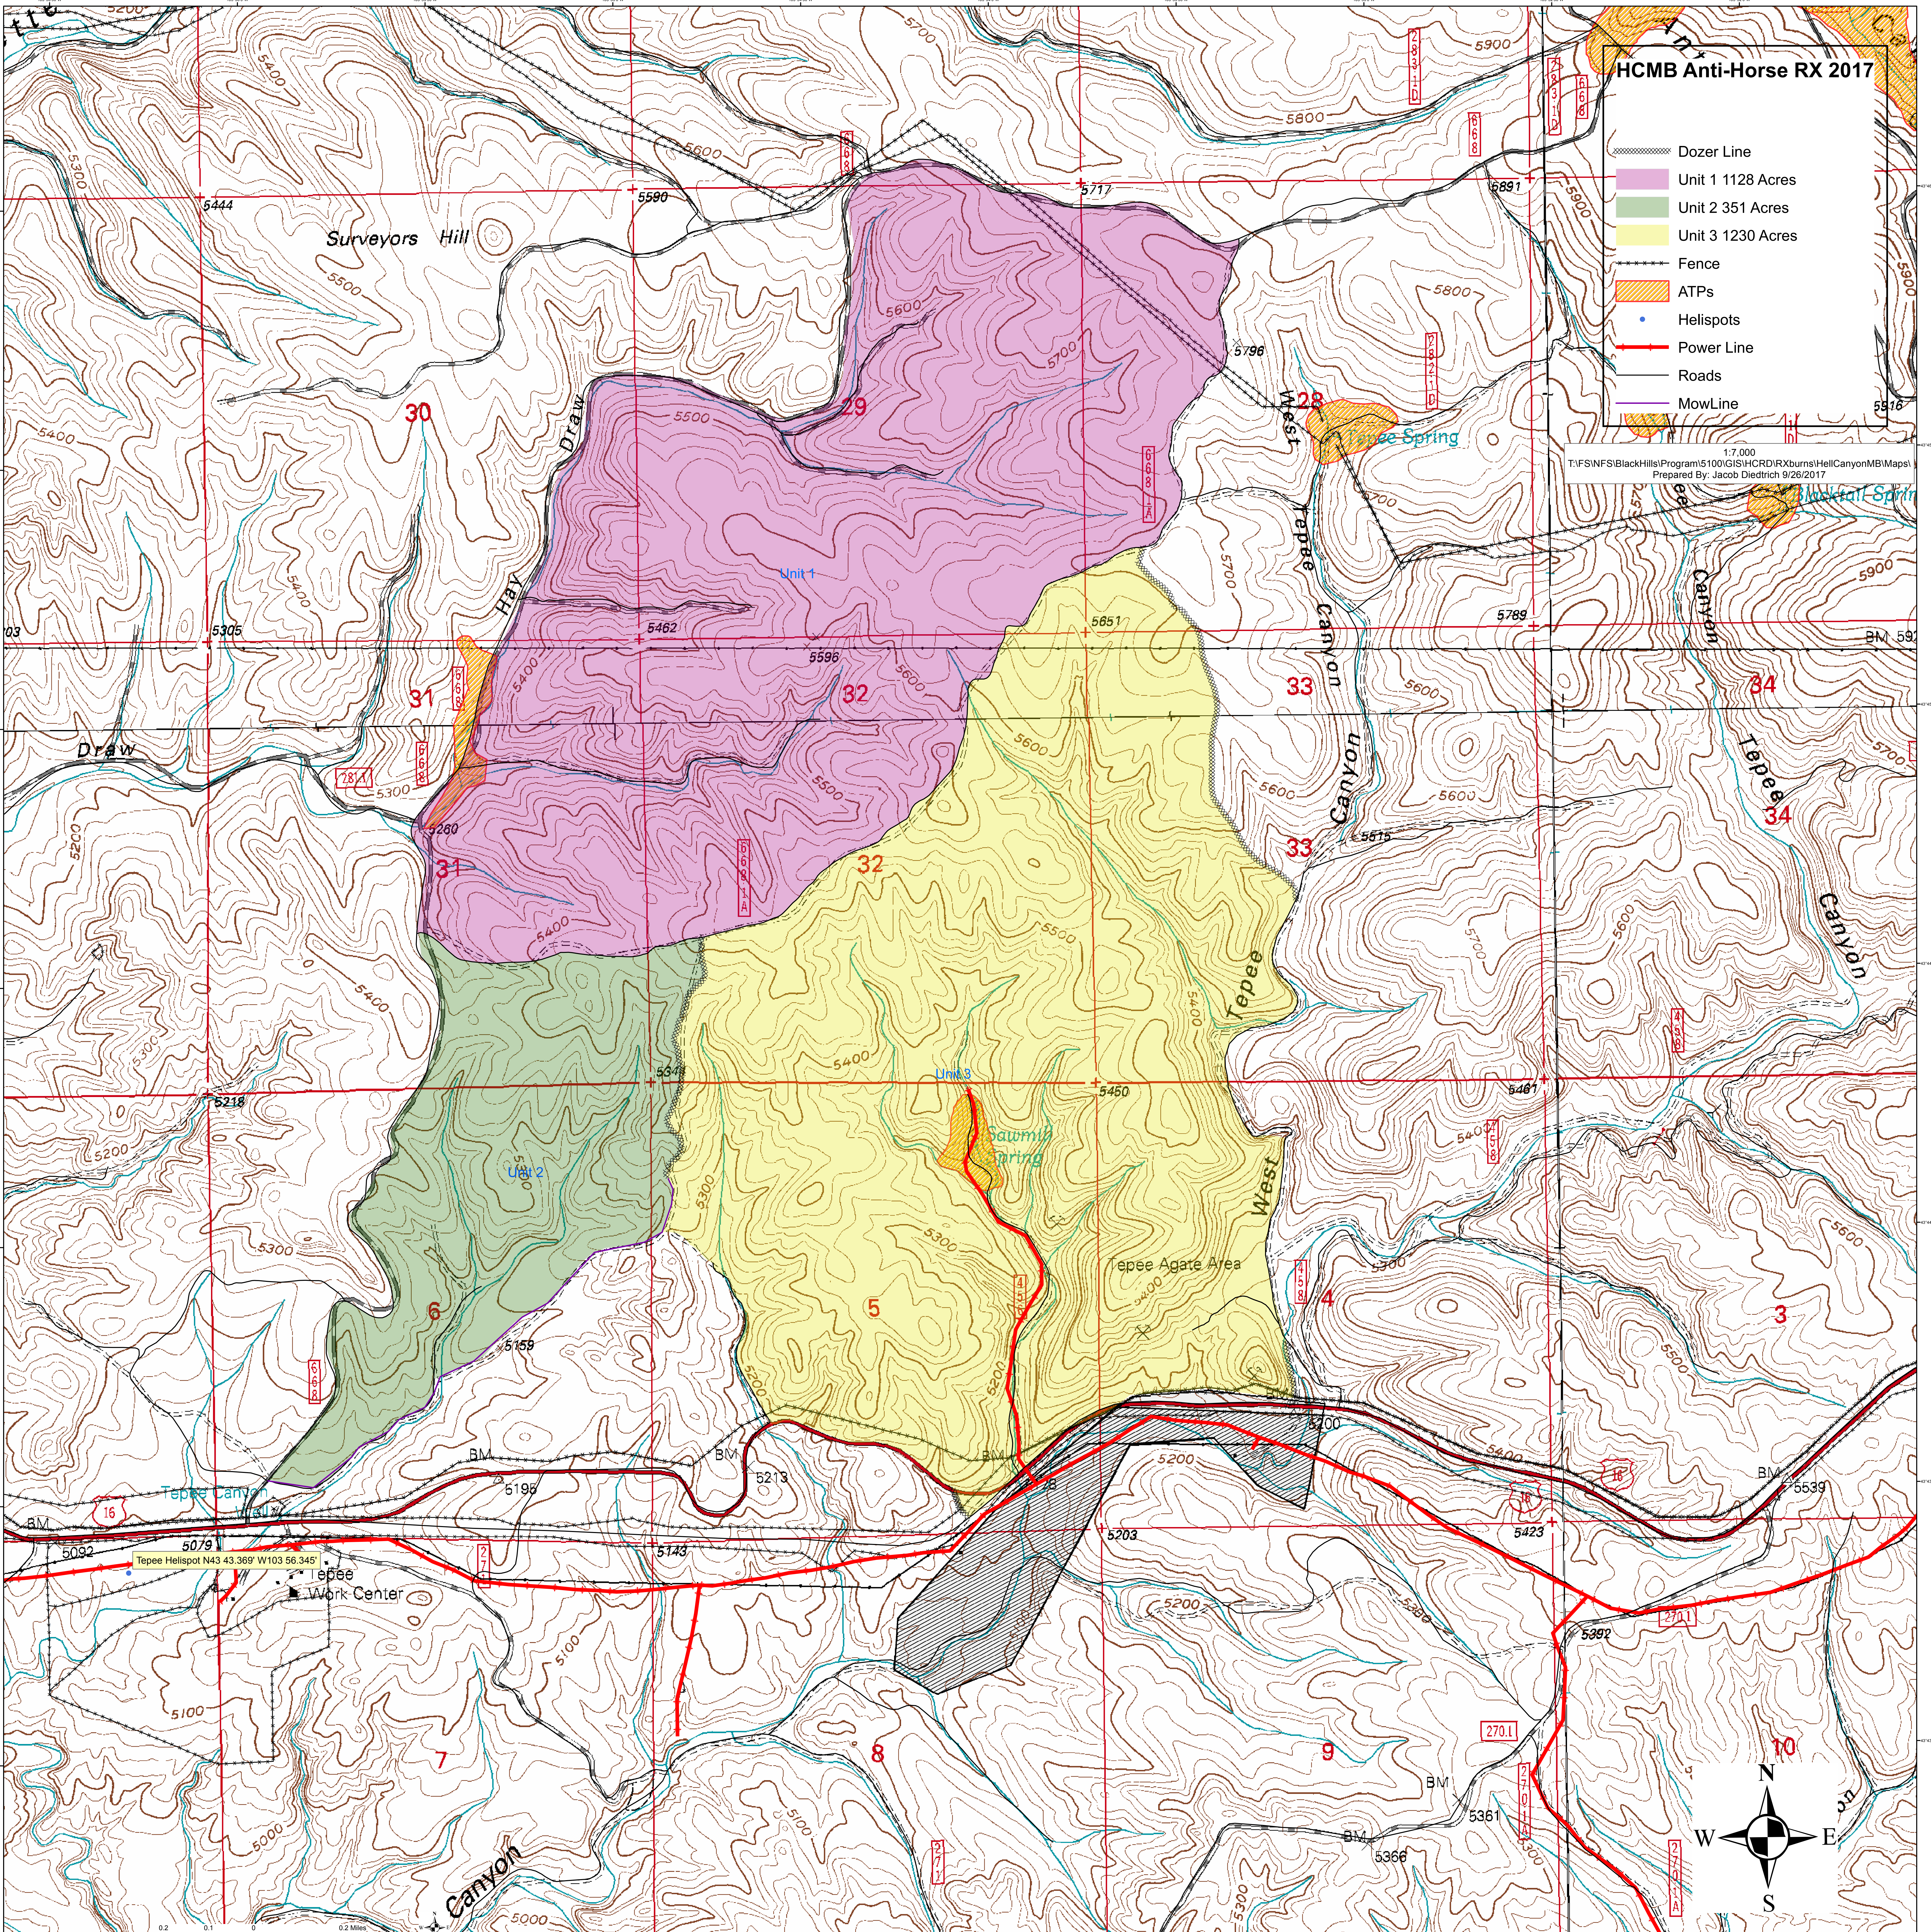

HCMB Anti-Horse RX 2017

- Dozer Line
- Unit 1 1128 Acres
- Unit 2 351 Acres
- Unit 3 1230 Acres
- Fence
- ATPs
- Helispots
- Power Line
- Roads
- MowLine

1:7,000
T:\FS\NF\BlackHills\Program\5100\GIS\HCRD\RX\burns\HellCanyonMBMap\Map
Prepared By: Jacob Diedrich 9/26/2017

0.2 Miles