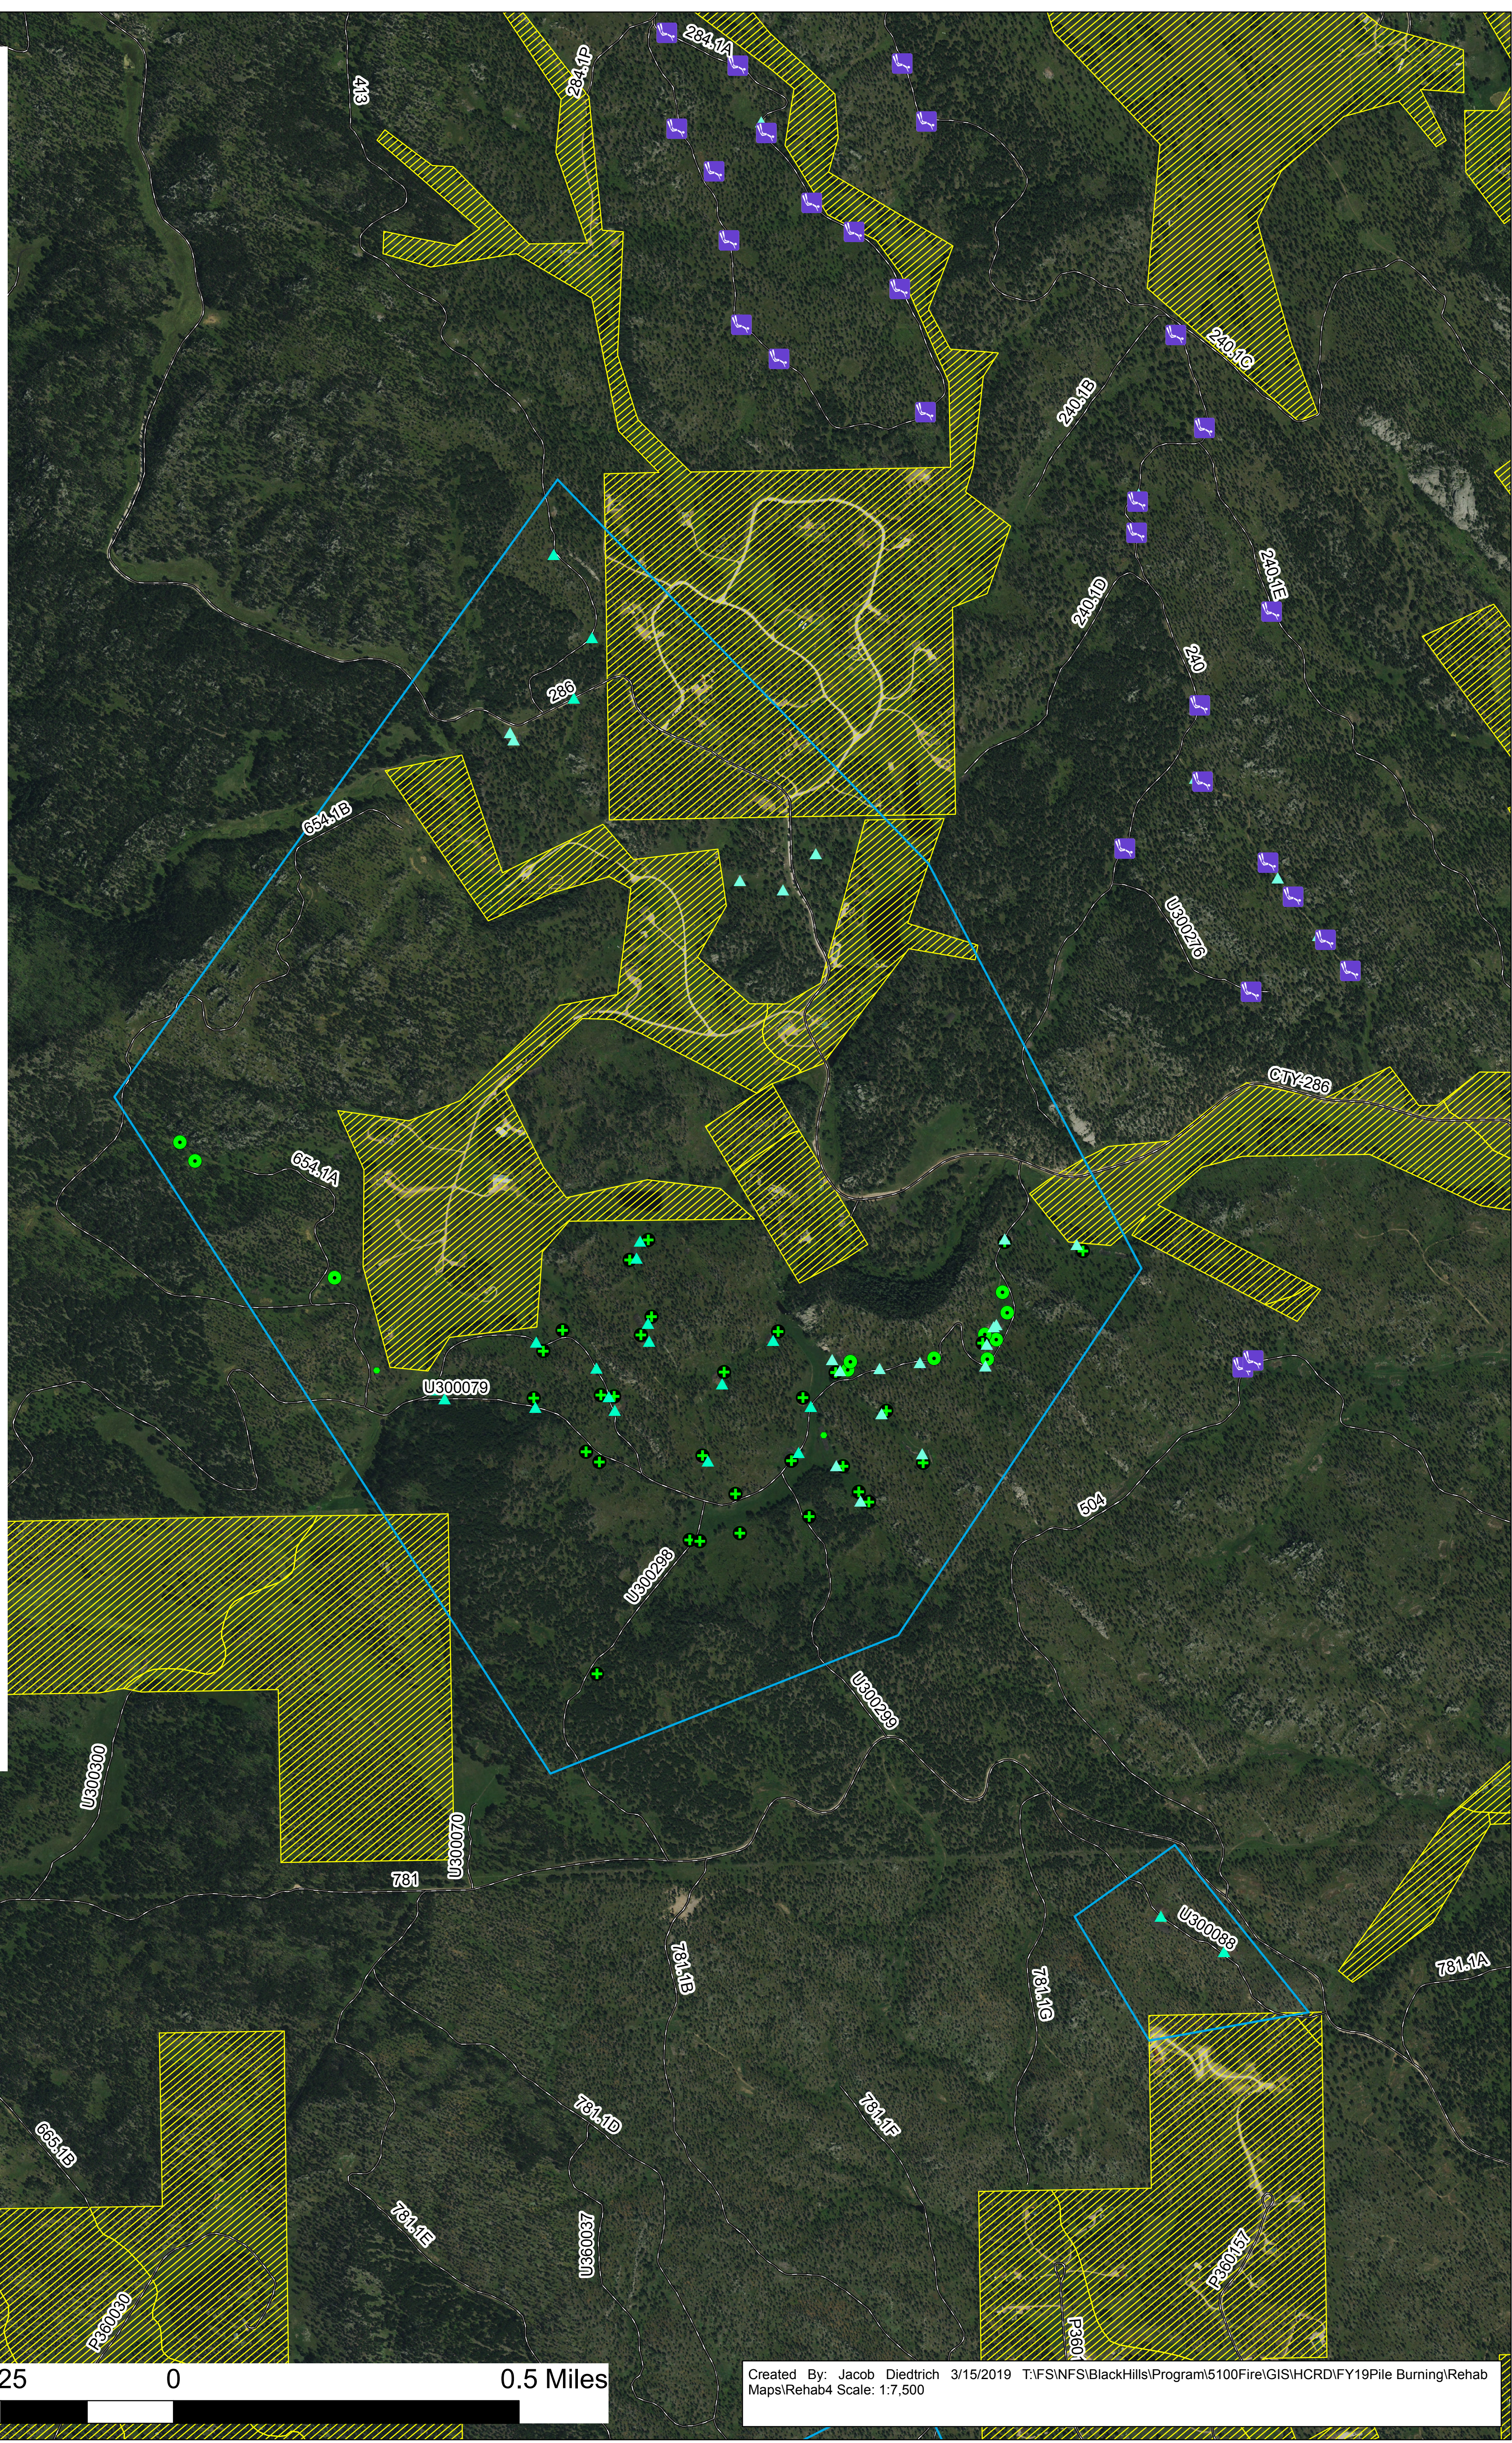

Rehab 2019

- RehabAreas
- ▲ Rocky POL Burn Yes
- Hardy POL No Burn
- Previous Burned
- Bear Run POL No Burn
- Pleasant Valley POL No Burn
- Sydney Park POL No Burn
- Sanator POL No Burn
- Beech Nut POL No Burn
- Atlantic Hill POL No Burn
- Christmas POL No Burn
- Ghost POL No Burn
- Marian POL No Burn
- Little John POL No Burn
- Superman POL No Burn
- Robinhood POL No Burn
- Layton POL No Burn
- Glen Erin POL No Burn
- Beecher Rock POL No Burn
- ▲ Holiday POL Burn Yes
- ▲ Four Sale POL Burn Yes
- ▲ Calamity POL Burn Yes
- ▲ Custer City Bug POL Burn Yes
- ▲ Custer Mtn POL Burn Yes
- ▲ Frenchy POL Burn Yes
- ▲ Goat POL Burn Yes
- ▲ July POL Burn Yes
- ▲ Windsong POL Burn Yes
- ▲ Willow Creek POL Burn Yes
- ▲ Popcorn POL Burn Yes
- ▲ Wild Rose POL Burn Yes
- ▲ 7UP POL Burn Yes
- ▲ Bonanza POL Burn Yes
- ▲ Cow Creek POL Burn Yes
- ▲ Juney Belle POL Burn Yes
- PilesCreated1718
- Piles Constructed 15-16
- ★ Piles Constructed 14-15
- + Piles Constructed 13-14
- + Piles Constructed 13-14
- Piles Constructed 12-13
- Piles Constructed 11-12
- ATP's No Burn/Mechanical Operation
- Roads
- Roads

Created By: Jacob Diedrich 3/15/2019 T:\FNS\FSI\BlackHills\Program5100Fire\GIS\HCRD\FY19Pile Burning\Rehab Maps\Rehab4 Scale: 1:7,500