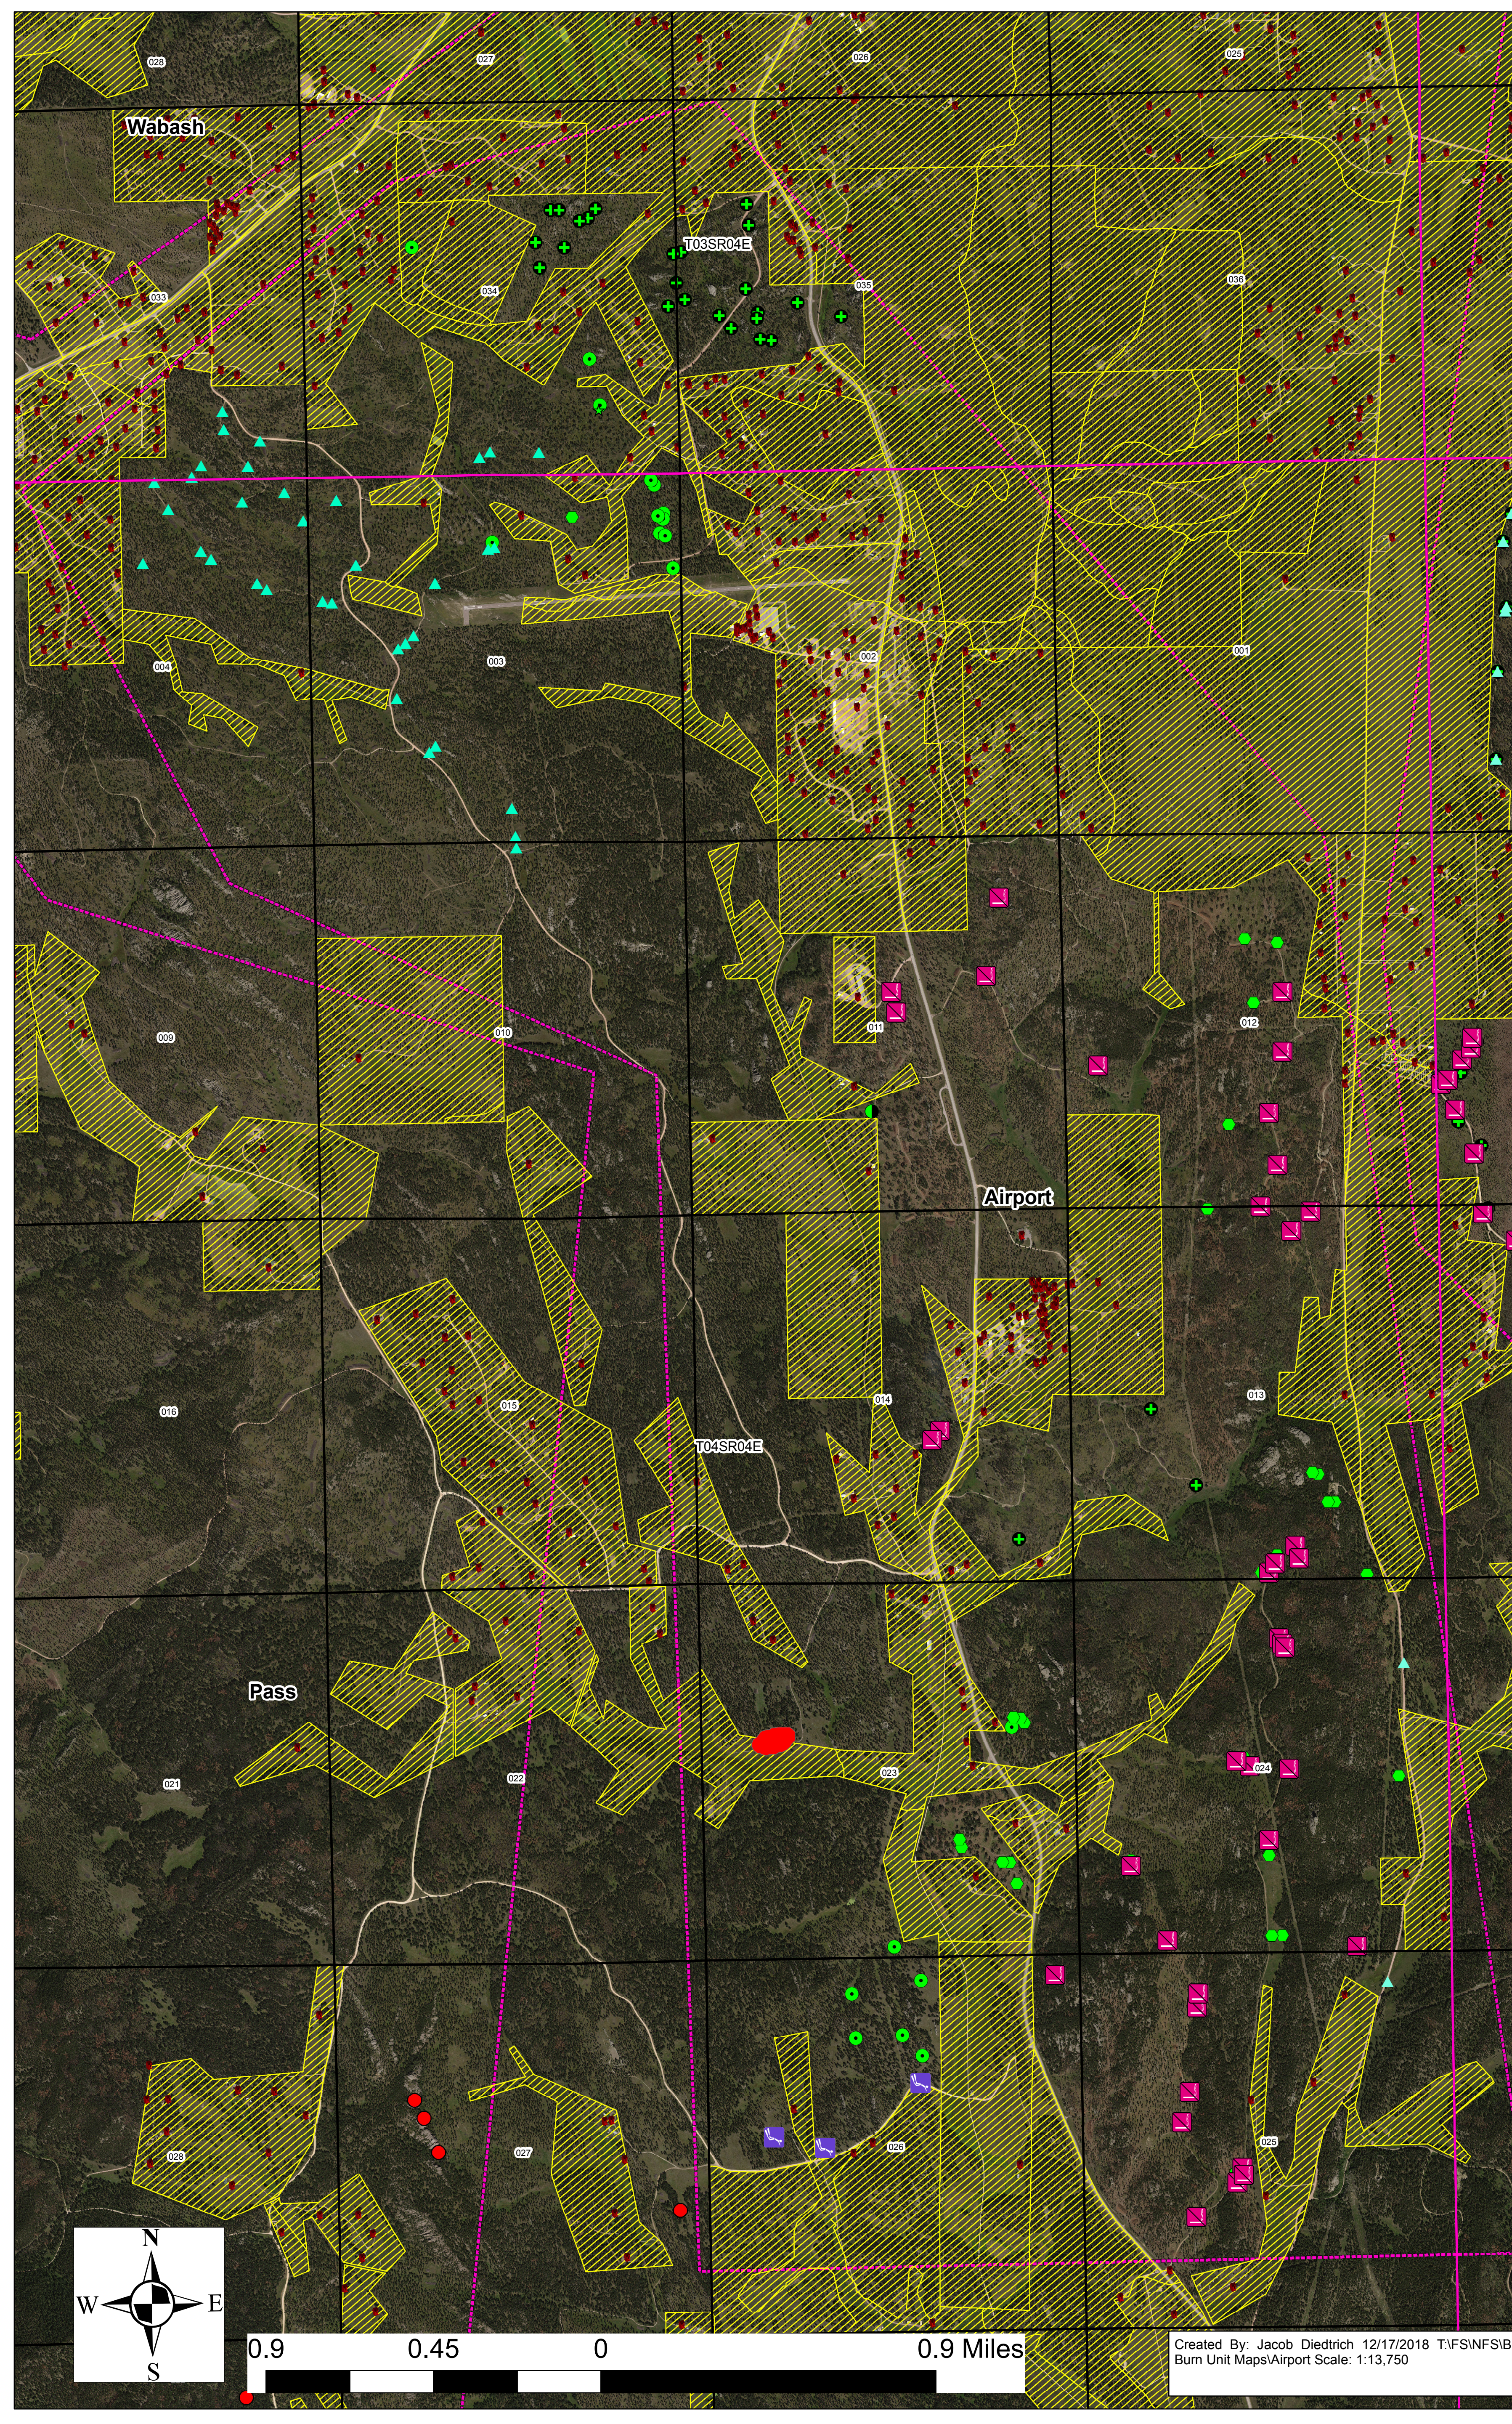

Airport Unit 2019

- AdditionalNoBurns
- TimberPriorityBurn
- WildlifeConsult
- Hardy POL No Burn
- Previous Burned
- Bear Run POL No Burn
- Pleasant Valley POL No Burn
- Sydney Park POL No Burn
- Sanator POL No Burn
- Beech Nut POL No Burn
- Atlantic Hill POL No Burn
- Christmas POL No Burn
- Ghost POL No Burn
- Marian POL No Burn
- Little John POL No Burn
- Superman POL No Burn
- Robinhood POL No Burn
- Layton POL No Burn
- Glen Erin POL No Burn
- Beecher Rock POL No Burn
- ▲ Holiday POL Burn Yes
- ▲ Four Sale POL Burn Yes
- ▲ Calamity POL Burn Yes
- ▲ Custer City Bug POL Burn Yes
- ▲ Custer Mtn POL Burn Yes
- ▲ Frenchy POL Burn Yes
- ▲ Goat POL Burn Yes
- ▲ July POL Burn Yes
- ▲ Windsong POL Burn Yes
- ▲ Willow Creek POL Burn Yes
- ▲ Popcorn POL Burn Yes
- ▲ Wild Rose POL Burn Yes
- ▲ 7UP POL Burn Yes
- ▲ Bonanza POL Burn Yes
- ▲ Cow Creek POL Burn Yes
- ▲ Juney Belle POL Burn Yes
- ▲ Rocky POL Burn Yes
- PilesCreated1718
- Piles Constructed 15-16
- ★ Piles Constructed 14-15
- + Piles Constructed 13-14
- + Piles Constructed 13-14
- Piles Constructed 12-13
- Piles Constructed 11-12
- Structures
- ATP's No Burn/Mechanical Operation
- Snowmobile Trails FY19
- ATP's No Burn/Mechanical Operation
- HC Admin Boundary
- Notification Points
- Notification Buffer
- 2019 Unit Boundaries

Created By: Jacob Diedrich 12/17/2018 T:\FS\NFS\BlackHills\Program5100\Fire\GIS\HCRD\FY19\Fire Burning\Updated Burn Unit Maps\Airport Scale: 1:13,750