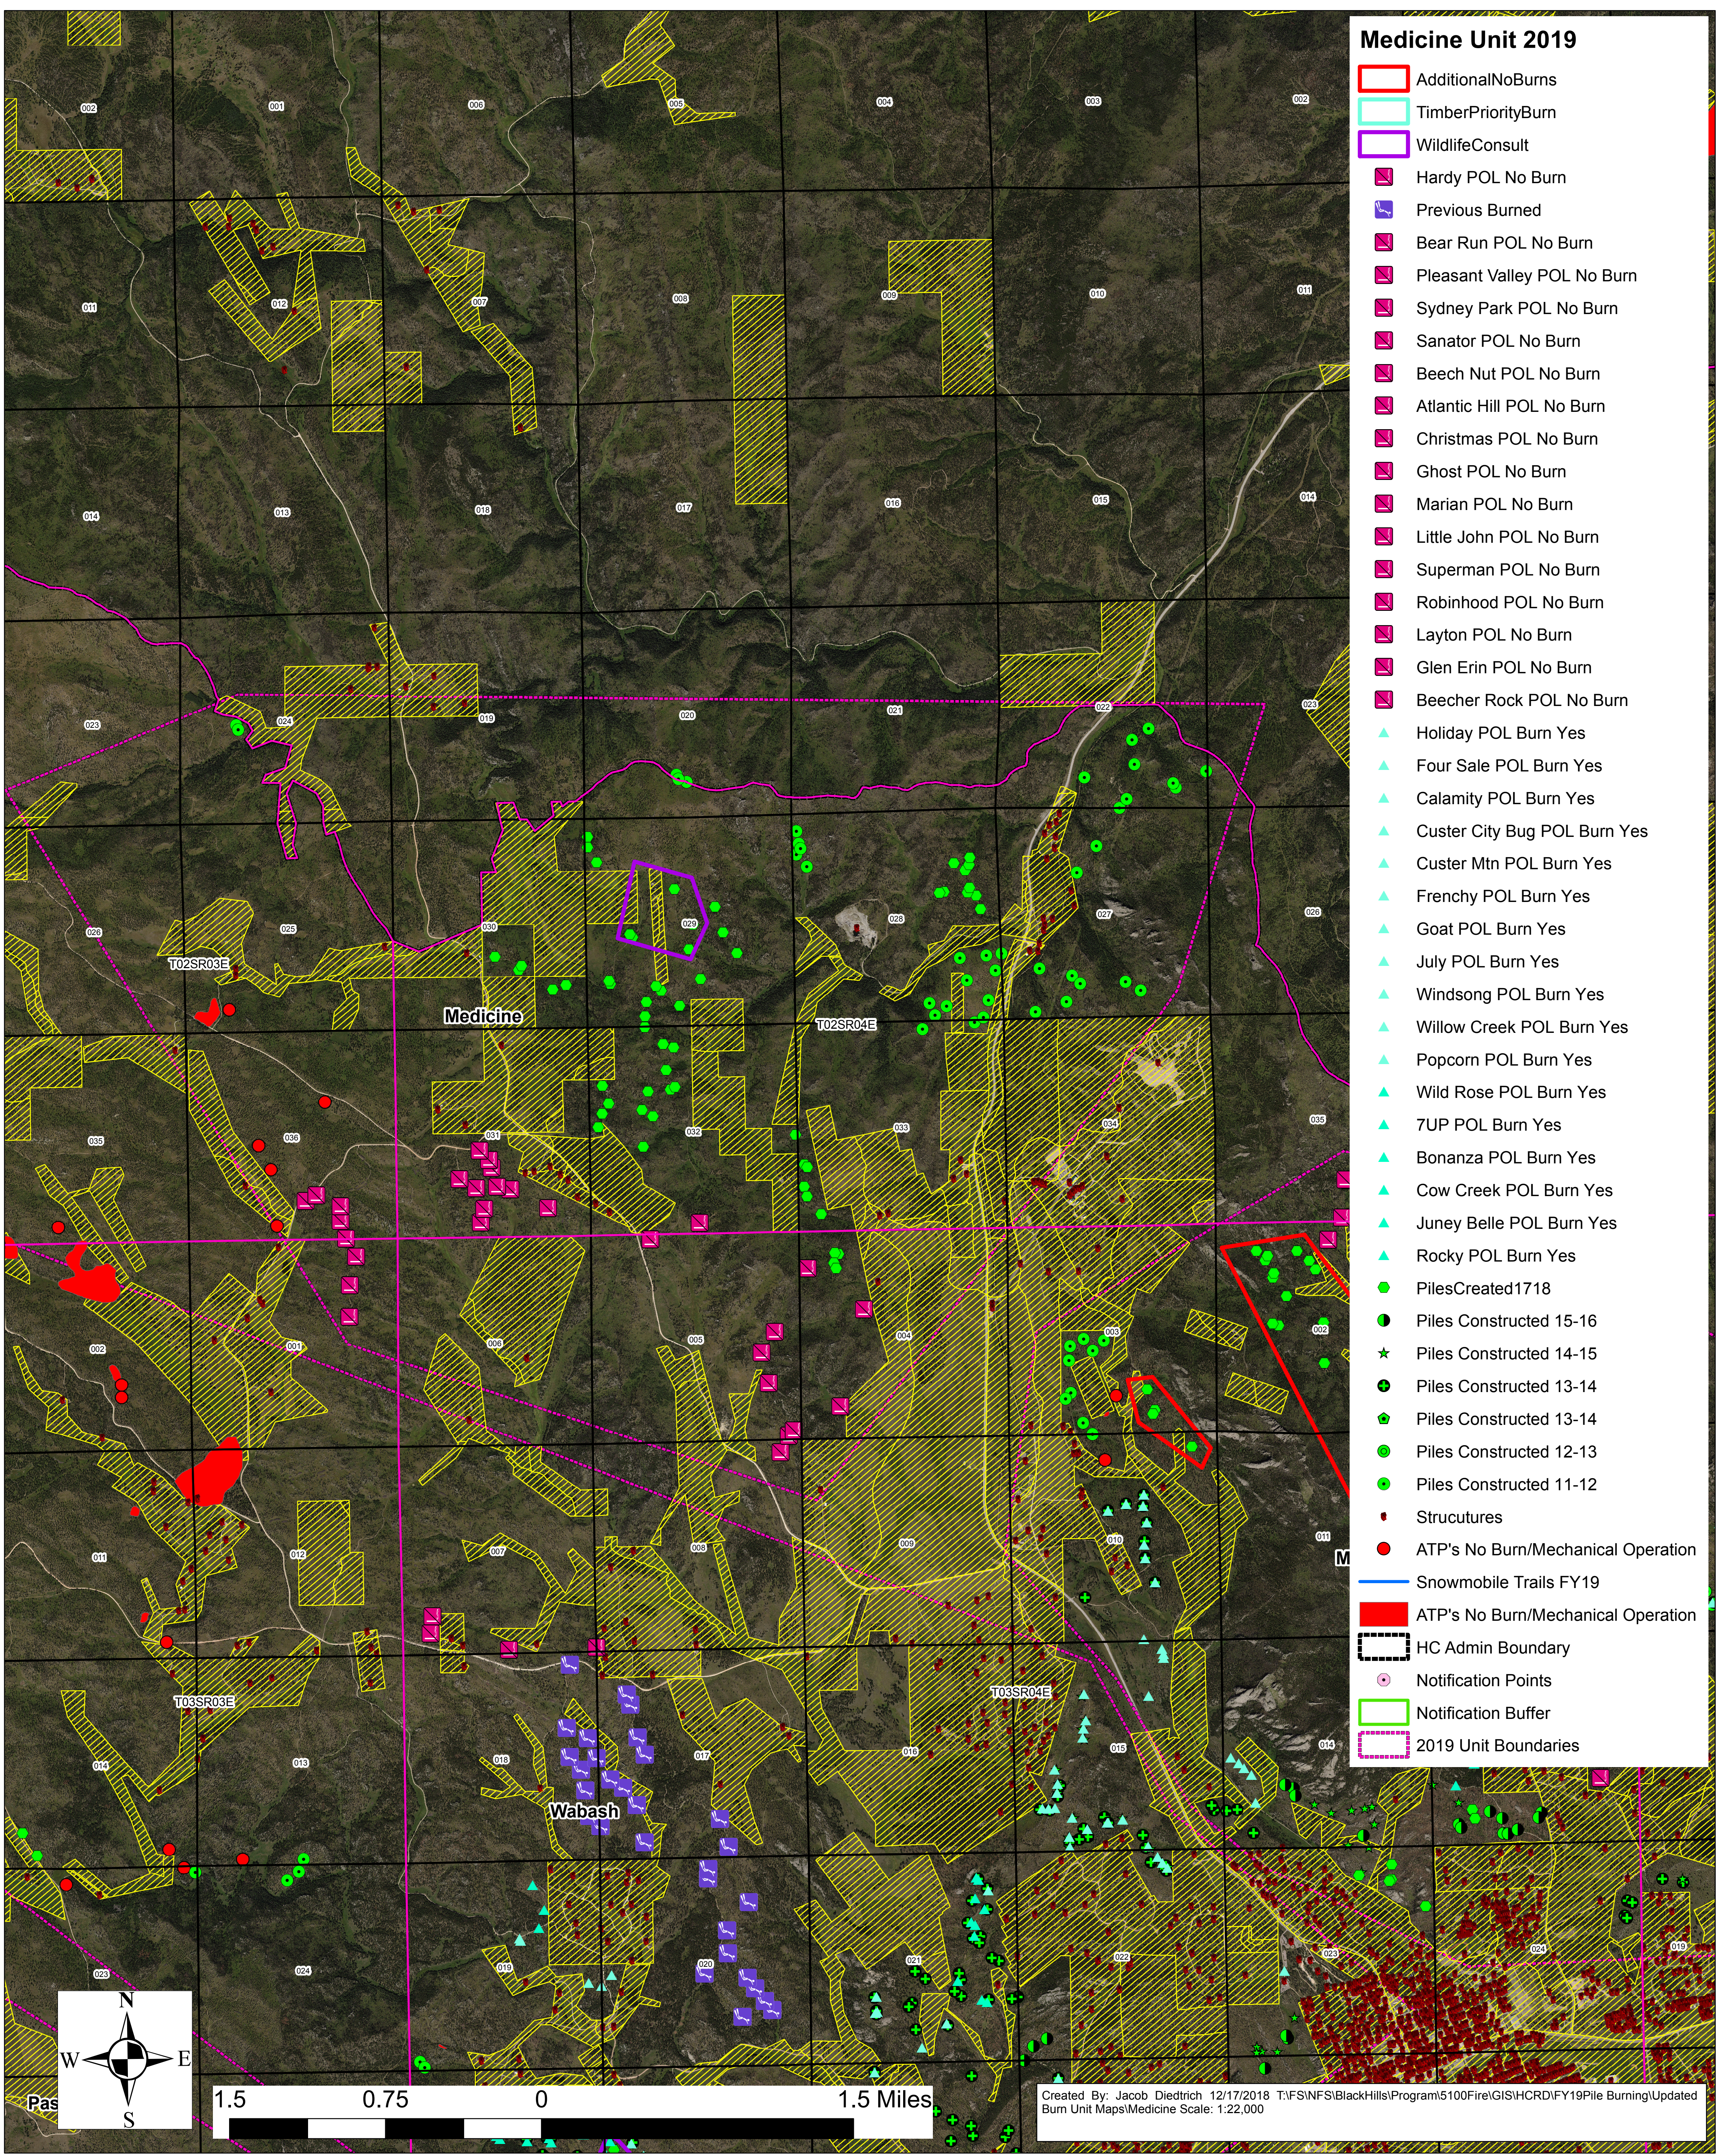

Medicine Unit 2019

-  AdditionalNoBurns
-  TimberPriorityBurn
-  WildlifeConsult
-  Hardy POL No Burn
-  Previous Burned
-  Bear Run POL No Burn
-  Pleasant Valley POL No Burn
-  Sydney Park POL No Burn
-  Sanator POL No Burn
-  Beech Nut POL No Burn
-  Atlantic Hill POL No Burn
-  Christmas POL No Burn
-  Ghost POL No Burn
-  Marian POL No Burn
-  Little John POL No Burn
-  Superman POL No Burn
-  Robinhood POL No Burn
-  Layton POL No Burn
-  Glen Erin POL No Burn
-  Beecher Rock POL No Burn
-  Holiday POL Burn Yes
-  Four Sale POL Burn Yes
-  Calamity POL Burn Yes
-  Custer City Bug POL Burn Yes
-  Custer Mtn POL Burn Yes
-  Frenchy POL Burn Yes
-  Goat POL Burn Yes
-  July POL Burn Yes
-  Windsong POL Burn Yes
-  Willow Creek POL Burn Yes
-  Popcorn POL Burn Yes
-  Wild Rose POL Burn Yes
-  7UP POL Burn Yes
-  Bonanza POL Burn Yes
-  Cow Creek POL Burn Yes
-  Juney Belle POL Burn Yes
-  Rocky POL Burn Yes
-  PilesCreated1718
-  Piles Constructed 15-16
-  Piles Constructed 14-15
-  Piles Constructed 13-14
-  Piles Constructed 13-14
-  Piles Constructed 12-13
-  Piles Constructed 11-12
-  Structures
-  ATP's No Burn/Mechanical Operation
-  Snowmobile Trails FY19
-  ATP's No Burn/Mechanical Operation
-  HC Admin Boundary
- Notification Points
- Notification Buffer
- 2019 Unit Boundaries

Created By: Jacob Diedrich 12/17/2018 T:\FS\NFS\BlackHills\Program\5100\Fire\GIS\HCRD\FY19\Fire Burning\Updated Burn Unit Maps\Medicine Scale: 1:22,000